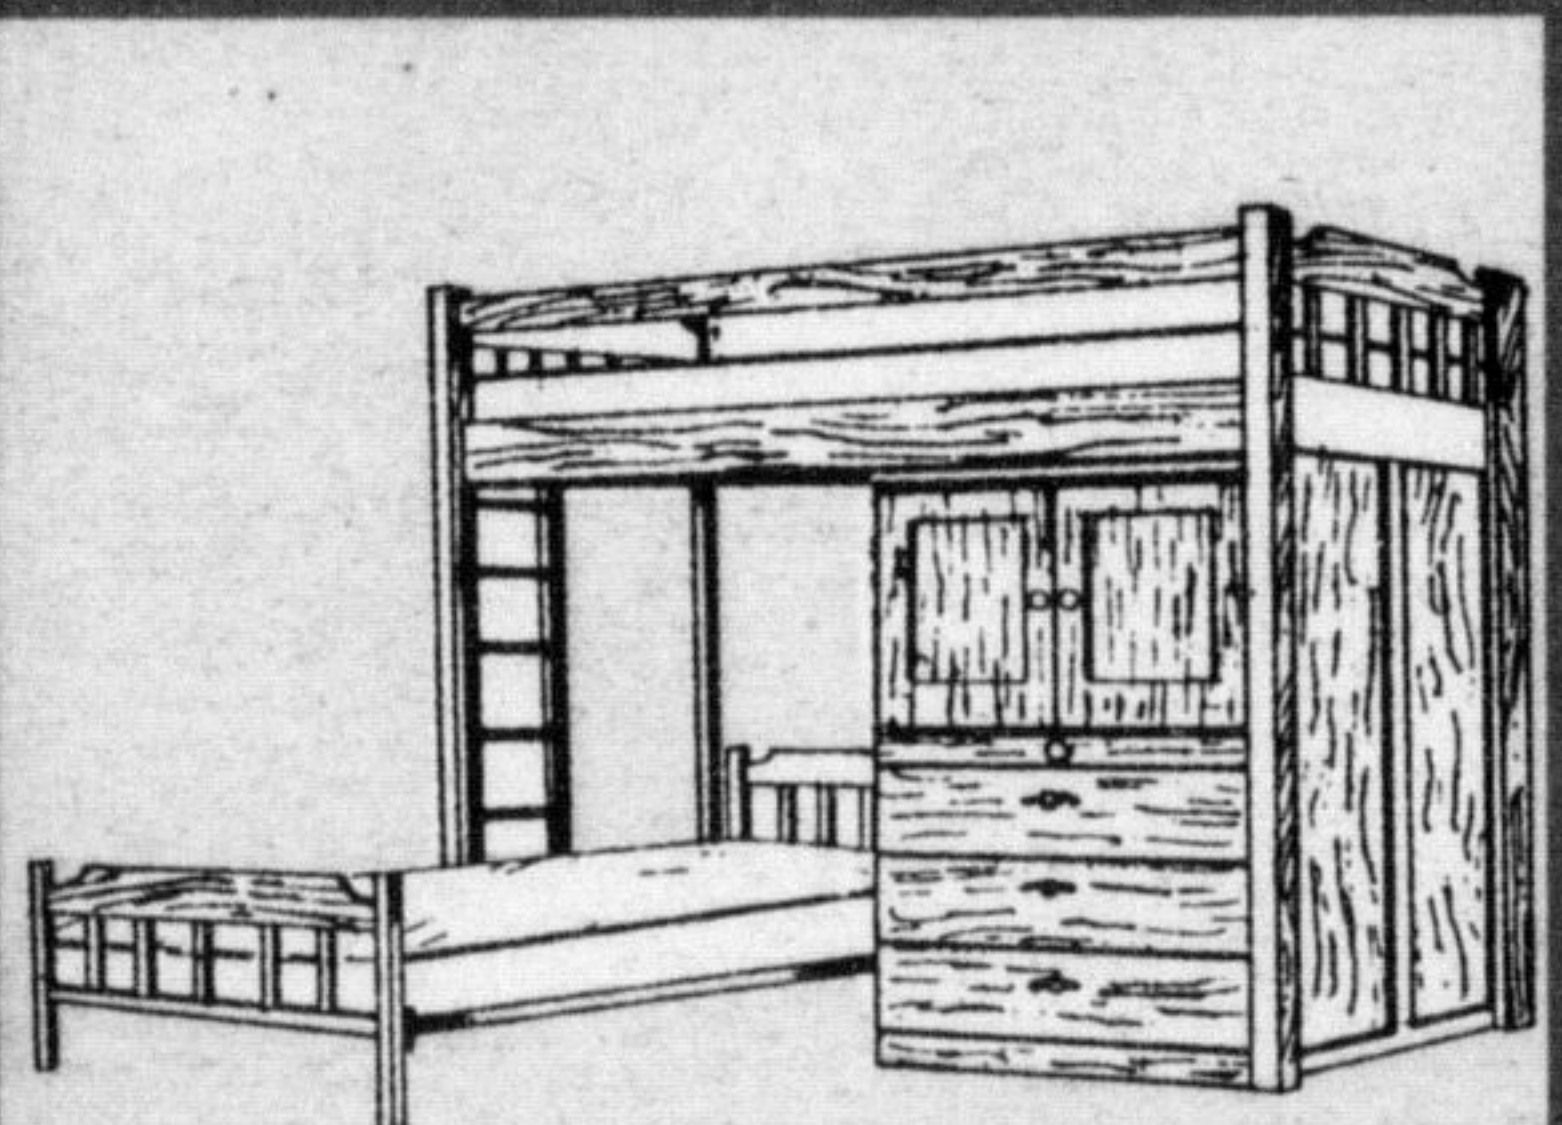

Sale Held Over

**Sale ends
Sat. 6 p.m.**

NO GST & PST

With Any Mattress Set Purchase, 15 YR. Guarantee or Greater

WATERFALL DAYBED

\$99

Enamel finish

DELUXE FUTON

\$229

Complete with mattress

CORNER BUNK

\$599

Solid wood

plus
COUPON

2 of your choice
any

- BED FRAME
- PILLOWS • SHEETS
- PILLOW CASES
- DELIVERY
- MATTRESS PROTECTOR