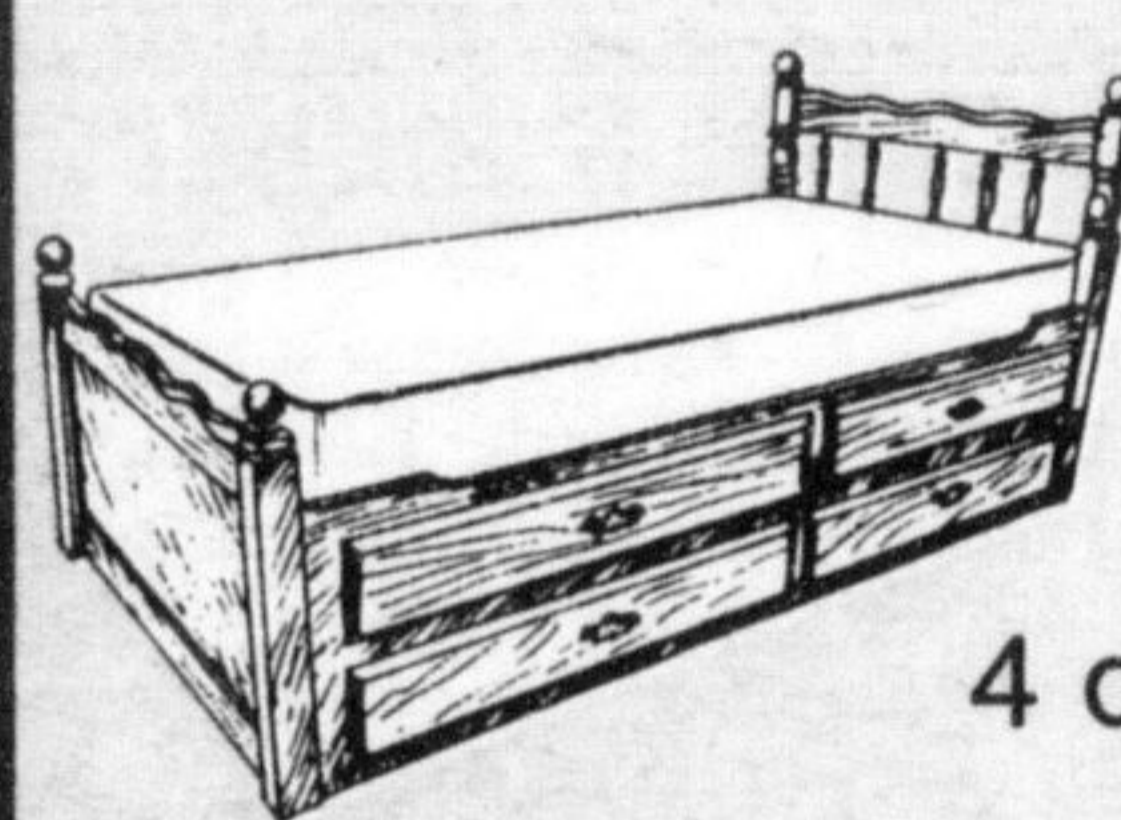

CAPTAIN'S ECONO

$249

Solid Wood

4 other styles available