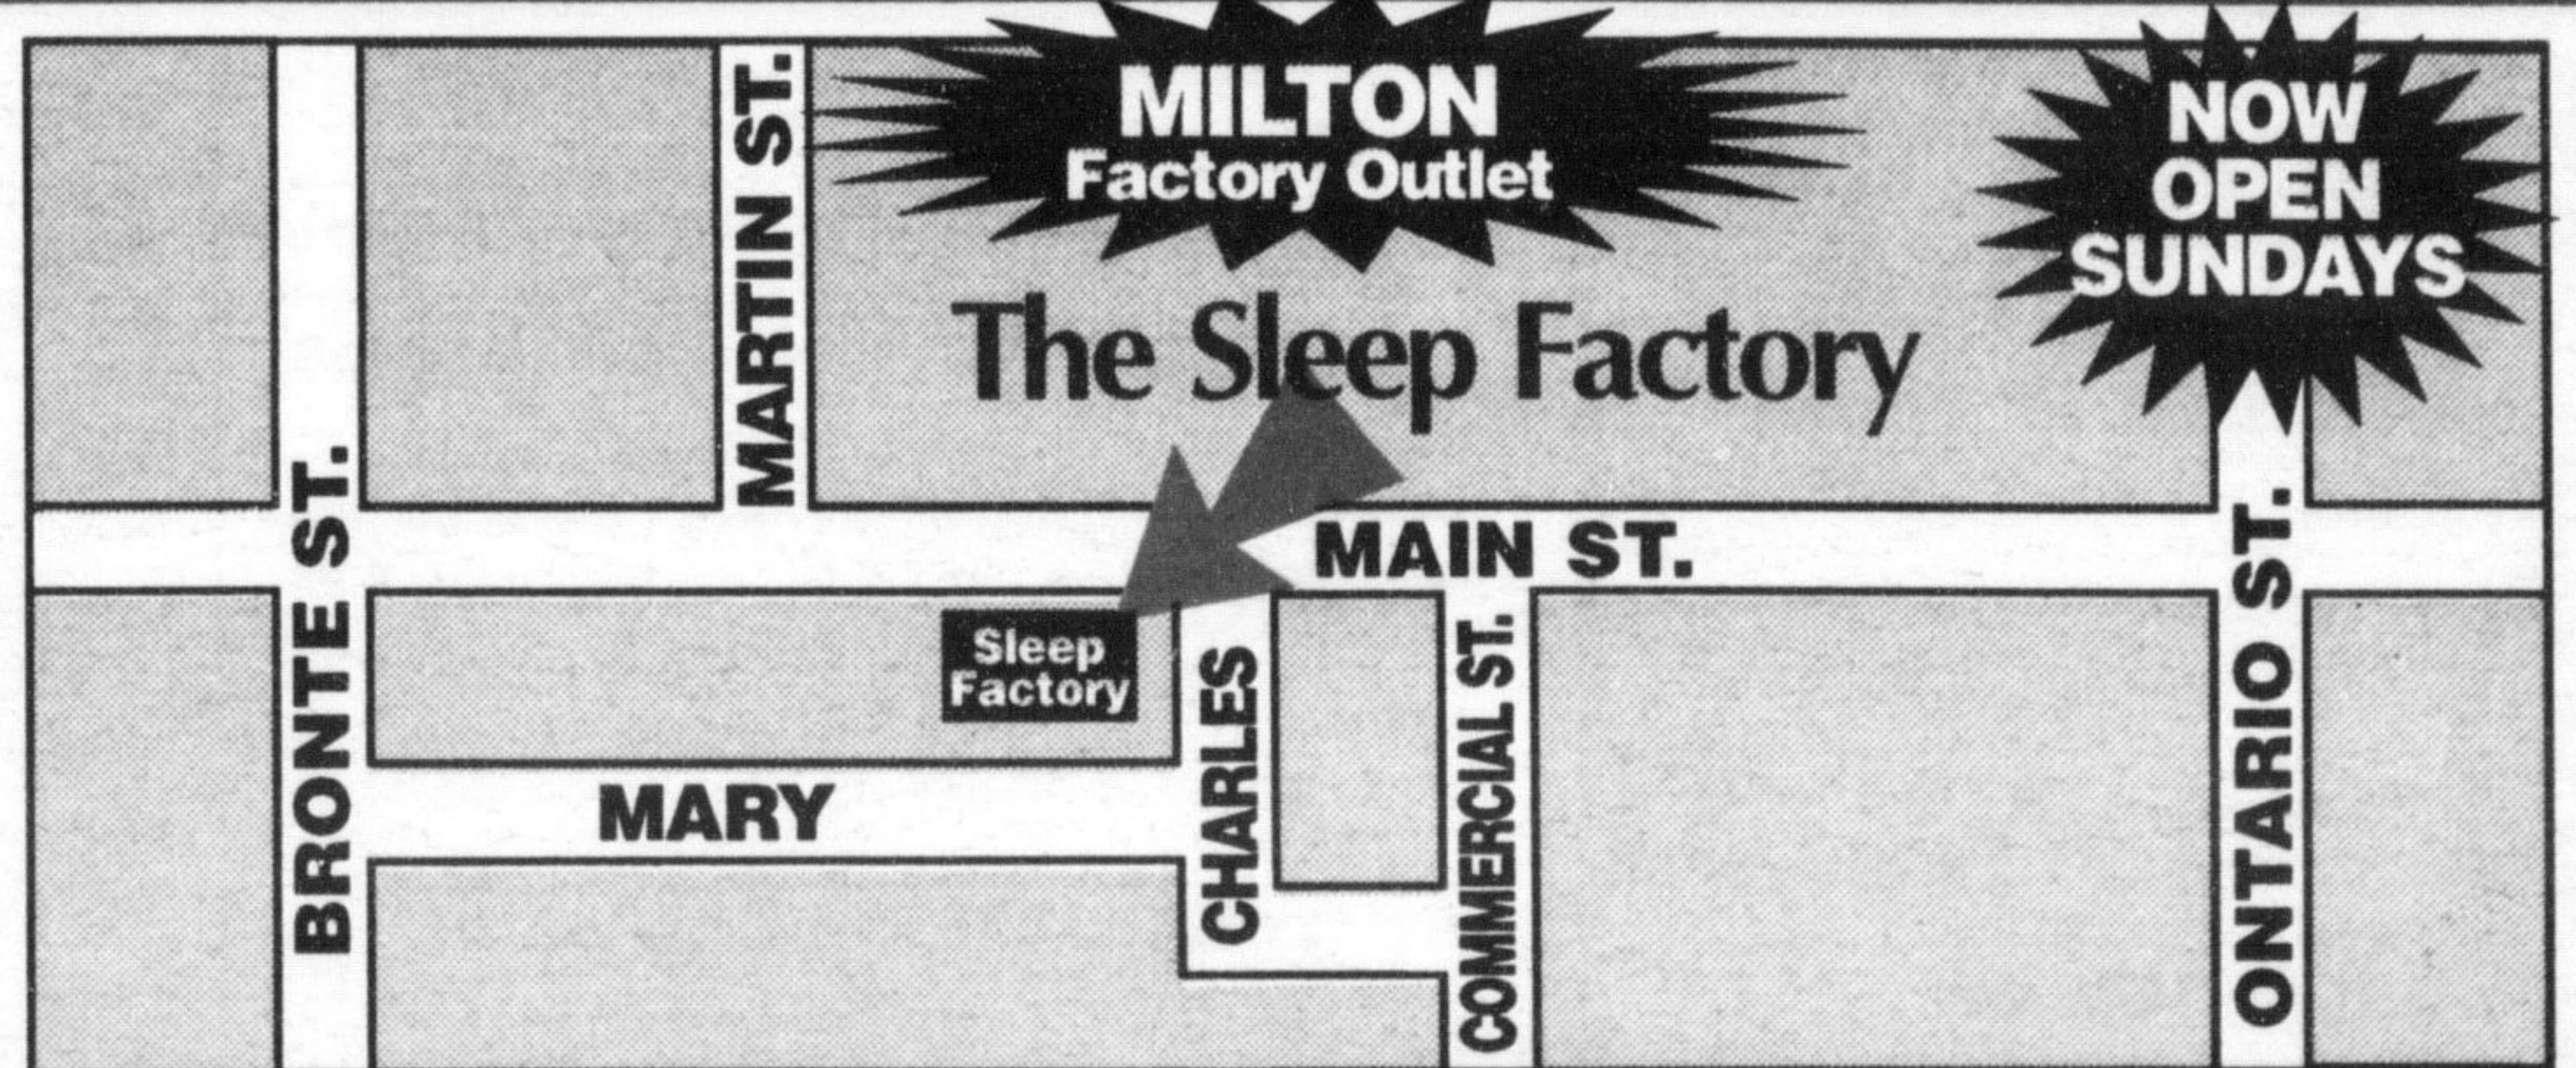

the Sleep Factory

PHONE ORDERS ACCEPTED

WE MAKE ANY SIZE MATTRESS

DISPOSAL OF OLD SET AVAILABLE

SET UP AVAILABLE

FREE LAY-AWAY

HOURS

Mon.-Wed. 10-6 p.m.
Thurs.-Fri. 10-9 p.m.
Saturday 9-6 p.m.
Sunday 11-5 p.m.