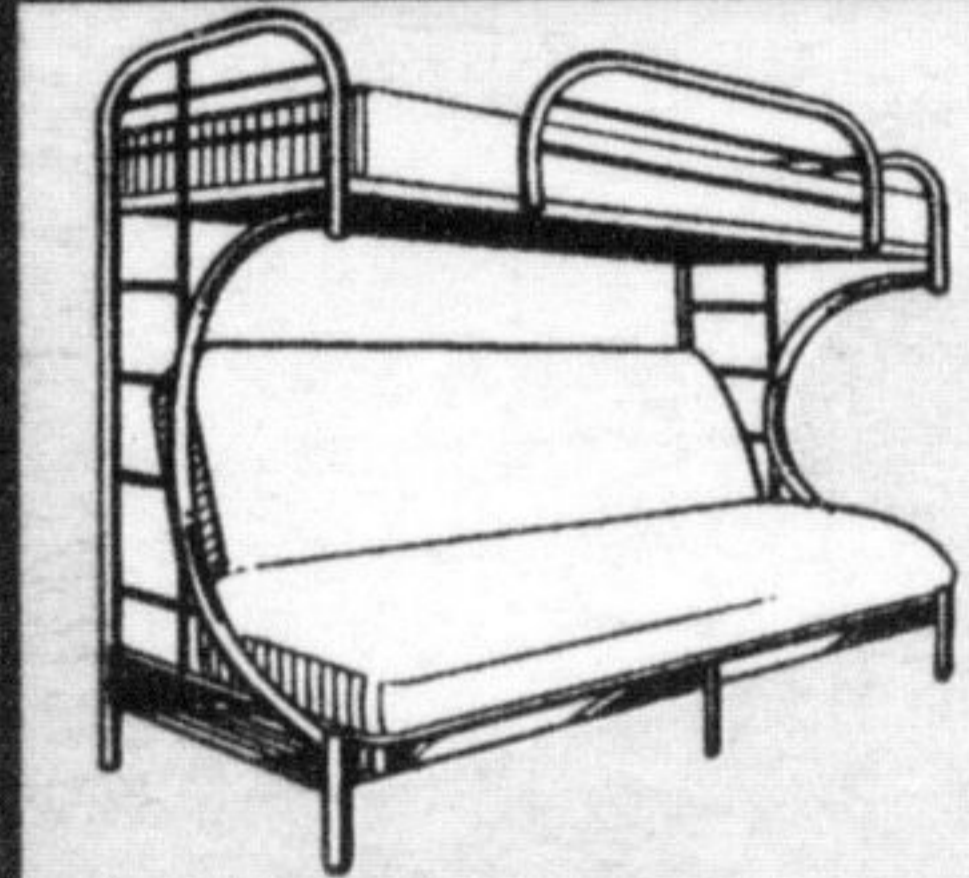

Complete with mattress

CAPTAIN'S ECONO

\$249

Solid Wood

4 other styles available

FUTON BUNK

\$349

Sleeps 3

The largest selection of wood & metal

COMFORT SLEEP

15 YR GUARANTEE
FIRM SUPPORT
SINGLE MATTRESS

\$189

SET \$299

DOUBLE	239	SET 359
QUEEN	279	SET 429
KING	439	SET 659

ORTHO PRACTIC

20 YR GUARANTEE
EXTRA FIRM SUPPORT
SINGLE MATTRESS

\$229

SET \$389

DOUBLE	269	SET 439
QUEEN	299	SET 469
KING	469	SET 699

ORTHO ELEGANCE

25 YR GUARANTEE
LUXURY FIRM SUPPORT
SINGLE MATTRESS

\$299

SET \$449

DOUBLE	359	SET 549
QUEEN	409	SET 619
KING	559	SET 899