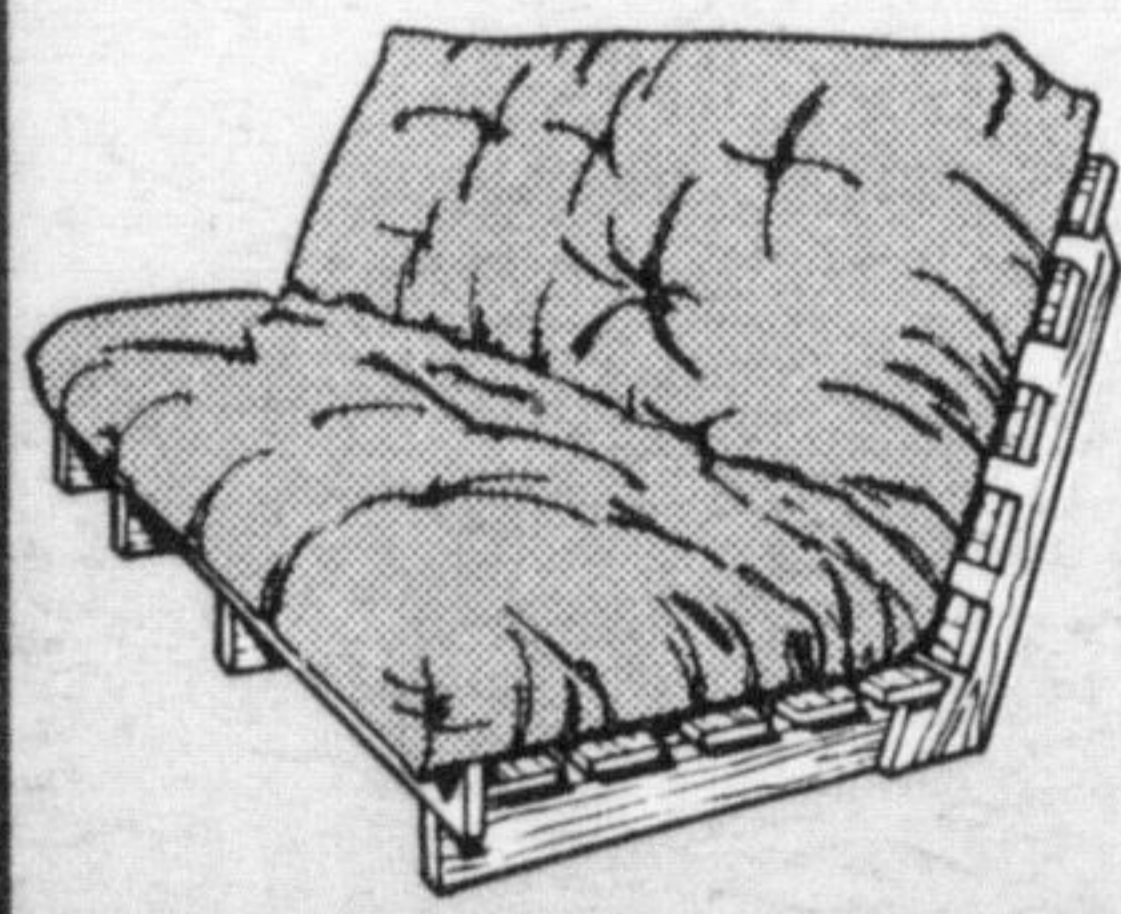

FREE

- BEDFRAME
- PILLOWS

WATERFALL BED

\$89

Enamel Finish

Many more on display

FUTON DELUXE

\$199