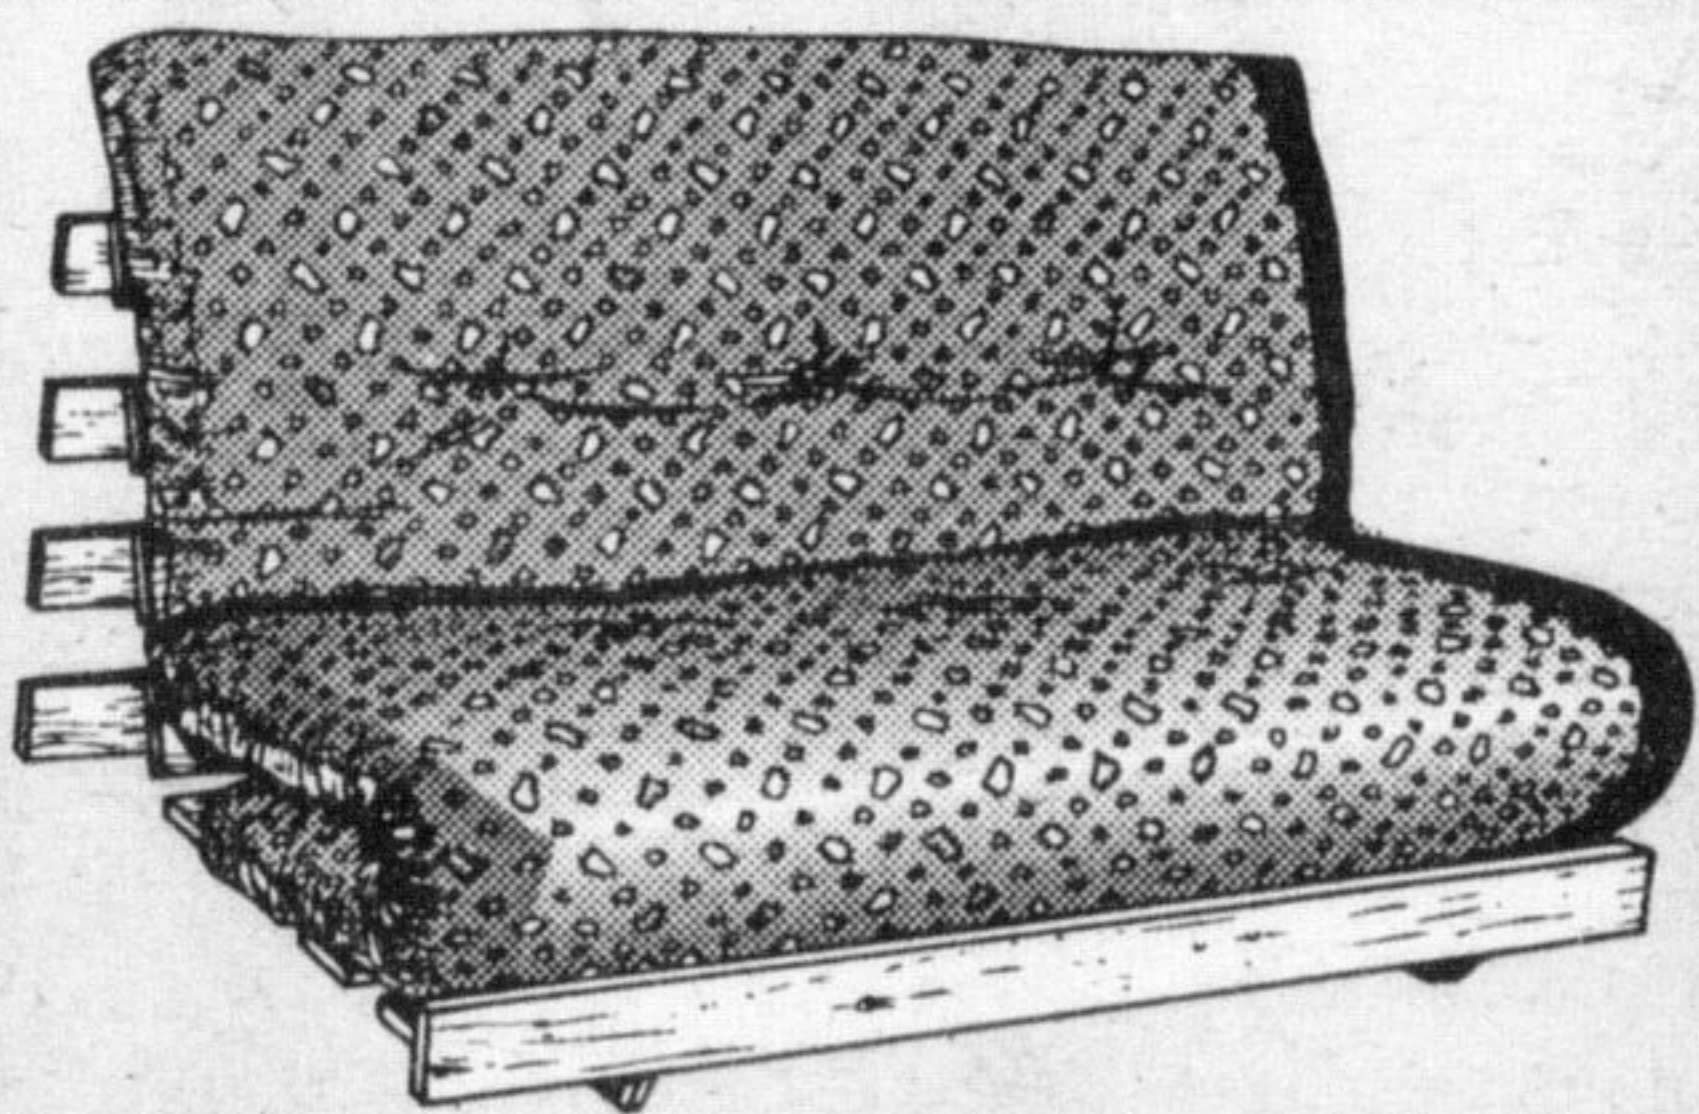

**Sale
Ends Sun.
5 p.m.**

**LIMITED TIME OFFER
NO GST & PST
ON ANY PURCHASE**

FUTON

Double Size From **\$169**
Complete

the Sleep Factory

FIRM SUPPORT

15 YR GUARANTEE
COMFORT SLEEP
SINGLE MATTRESS

\$189

SET \$299

DOUBLE ...	239	SET 359
QUEEN	279	SET 429
KING	439	SET 659

CAPTAIN'S ECONO

All wood construction.
From **\$249**

plus
**FREE
BEDFRAME
& PILLOWS**

WITH ANY MATTRESS SET PURCHASED,
15 YEAR GUARANTEE OR GREATER