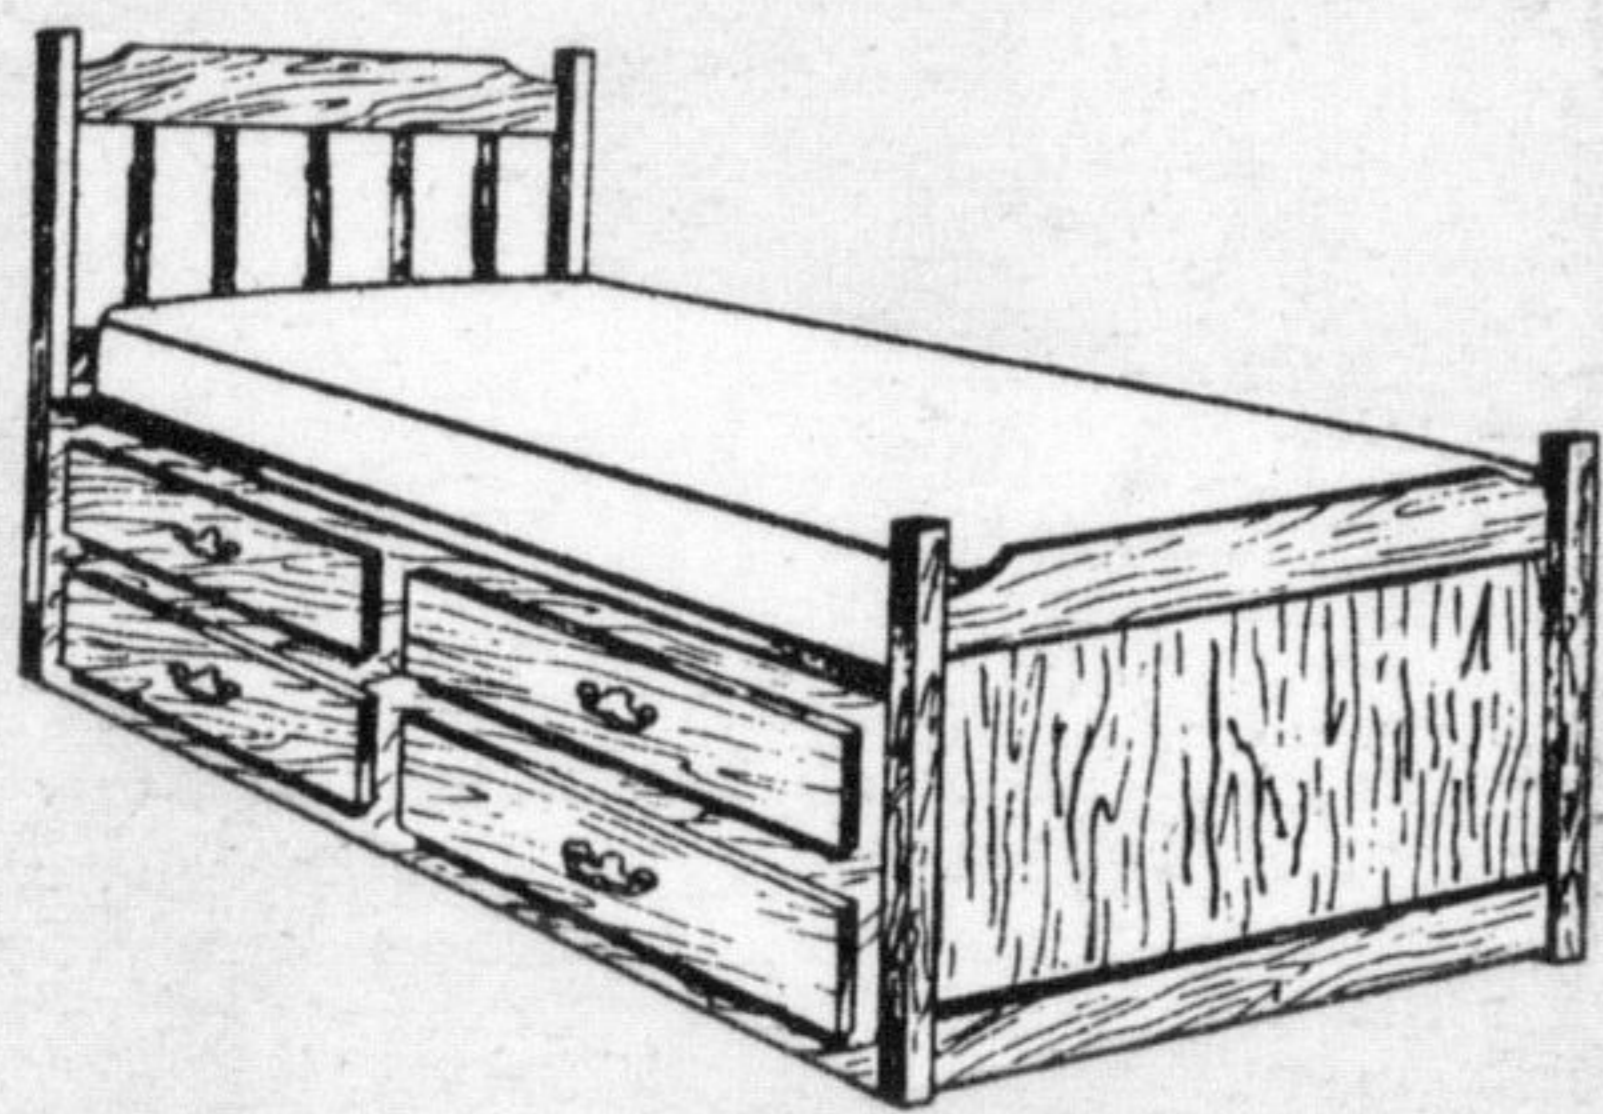

**Sale
Ends Sun.
5 p.m.**

**LIMITED TIME OFFER
NO GST & PST
ON ANY PURCHASE**

FUTON

Double Size From **\$169**
Complete

the Sleep Factory

FIRM SUPPORT

15 YR GUARANTEE
COMFORT SLEEP
SINGLE MATTRESS

\$189

SET \$299

DOUBLE ...	239	SET 359
QUEEN	279	SET 429
KING	439	SET 659

CAPTAIN'S ECONO

All wood construction.
From **\$249**

plus
**FREE
BEDFRAME
& PILLOWS**

WITH ANY MATTRESS SET PURCHASED,
15 YEAR GUARANTEE OR GREATER