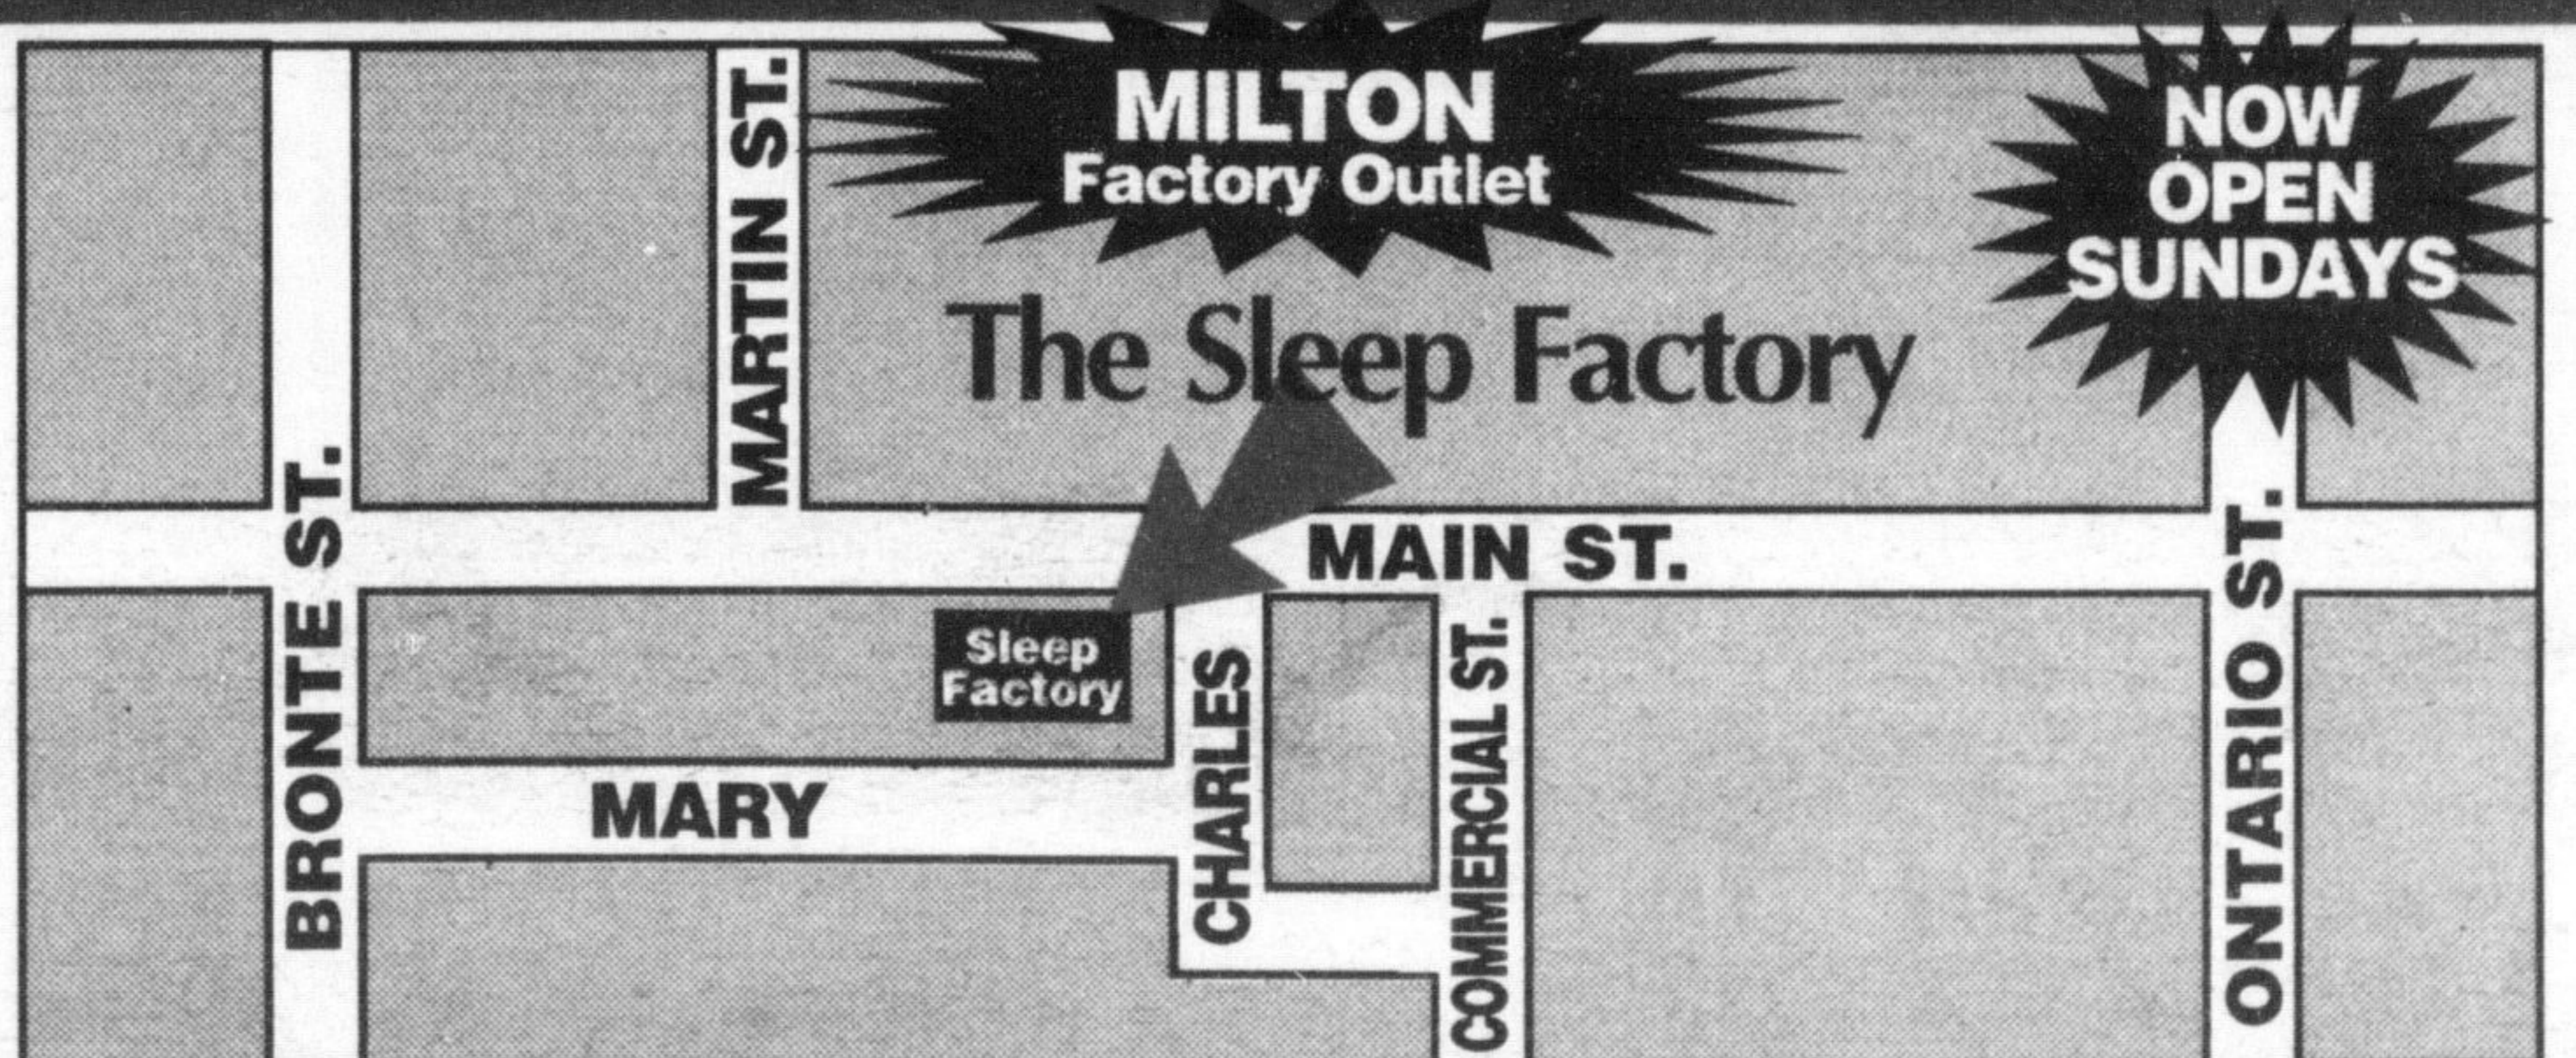

DIRECT
PAYMENT

DISPOSAL OF OLD
SET AVAILABLE

SET UP
AVAILABLE

HOURS

Mon.-Wed. 10-6 p.m.
Thurs.-Fri. 10-9 p.m.
Saturday 9-6 p.m.
Sunday 11-5 p.m.

FREE
LAY-AWAY

246 MAIN ST. E.

878-4606