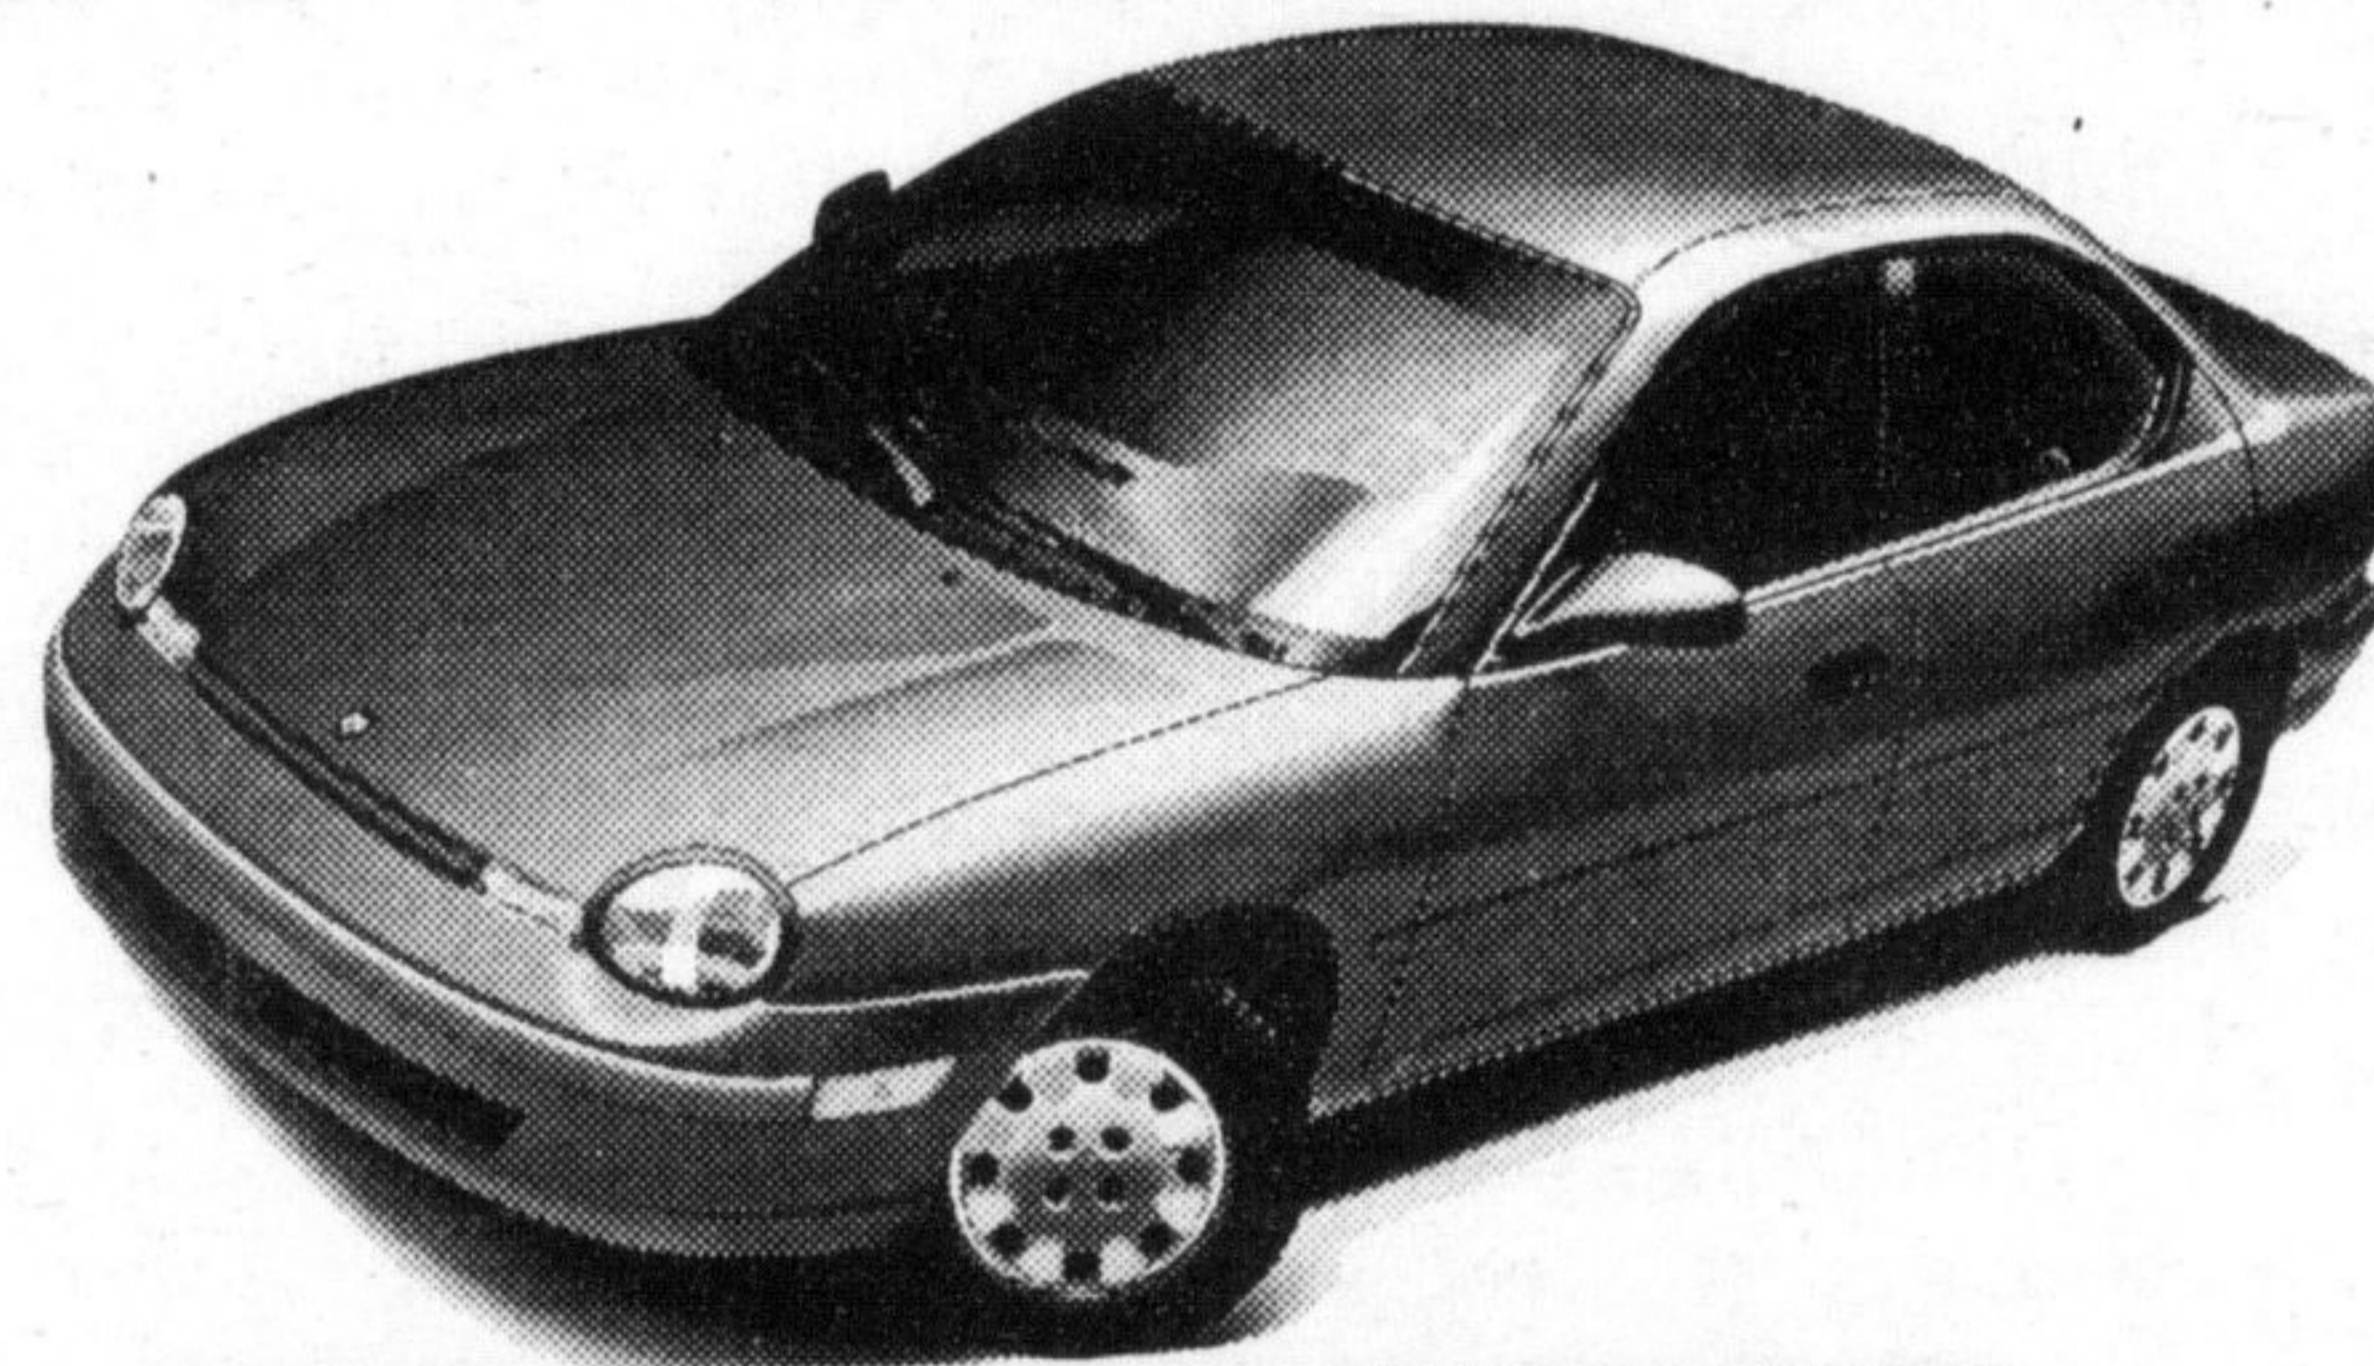

# NO DOWN PAYMENT!

**1997 DODGE CARAVAN**      **1997 DODGE NEON 4 DR**

**#1 MINI VAN IN THE WORLD**

- ✓ 3.0L V6
- ✓ Auto Trans
- ✓ Air Conditioning
- ✓ AM/FM cassette
- ✓ Floor mats
- ✓ Roof luggage rack
- ✓ 7 passenger seating
- ✓ And Much More.

**NO DOWN PAYMENT LEASE**  
**\$287\*** per mo.

**DRIVE AWAY LEASE** **\$299\*** per mo.

- ✓ 132 hp engine
- ✓ Auto Trans
- ✓ Air Conditioning
- ✓ dual air bags
- ✓ AM/FM Stereo
- ✓ Floor mats
- ✓ freight, air tax
- ✓ PST & GST incl.