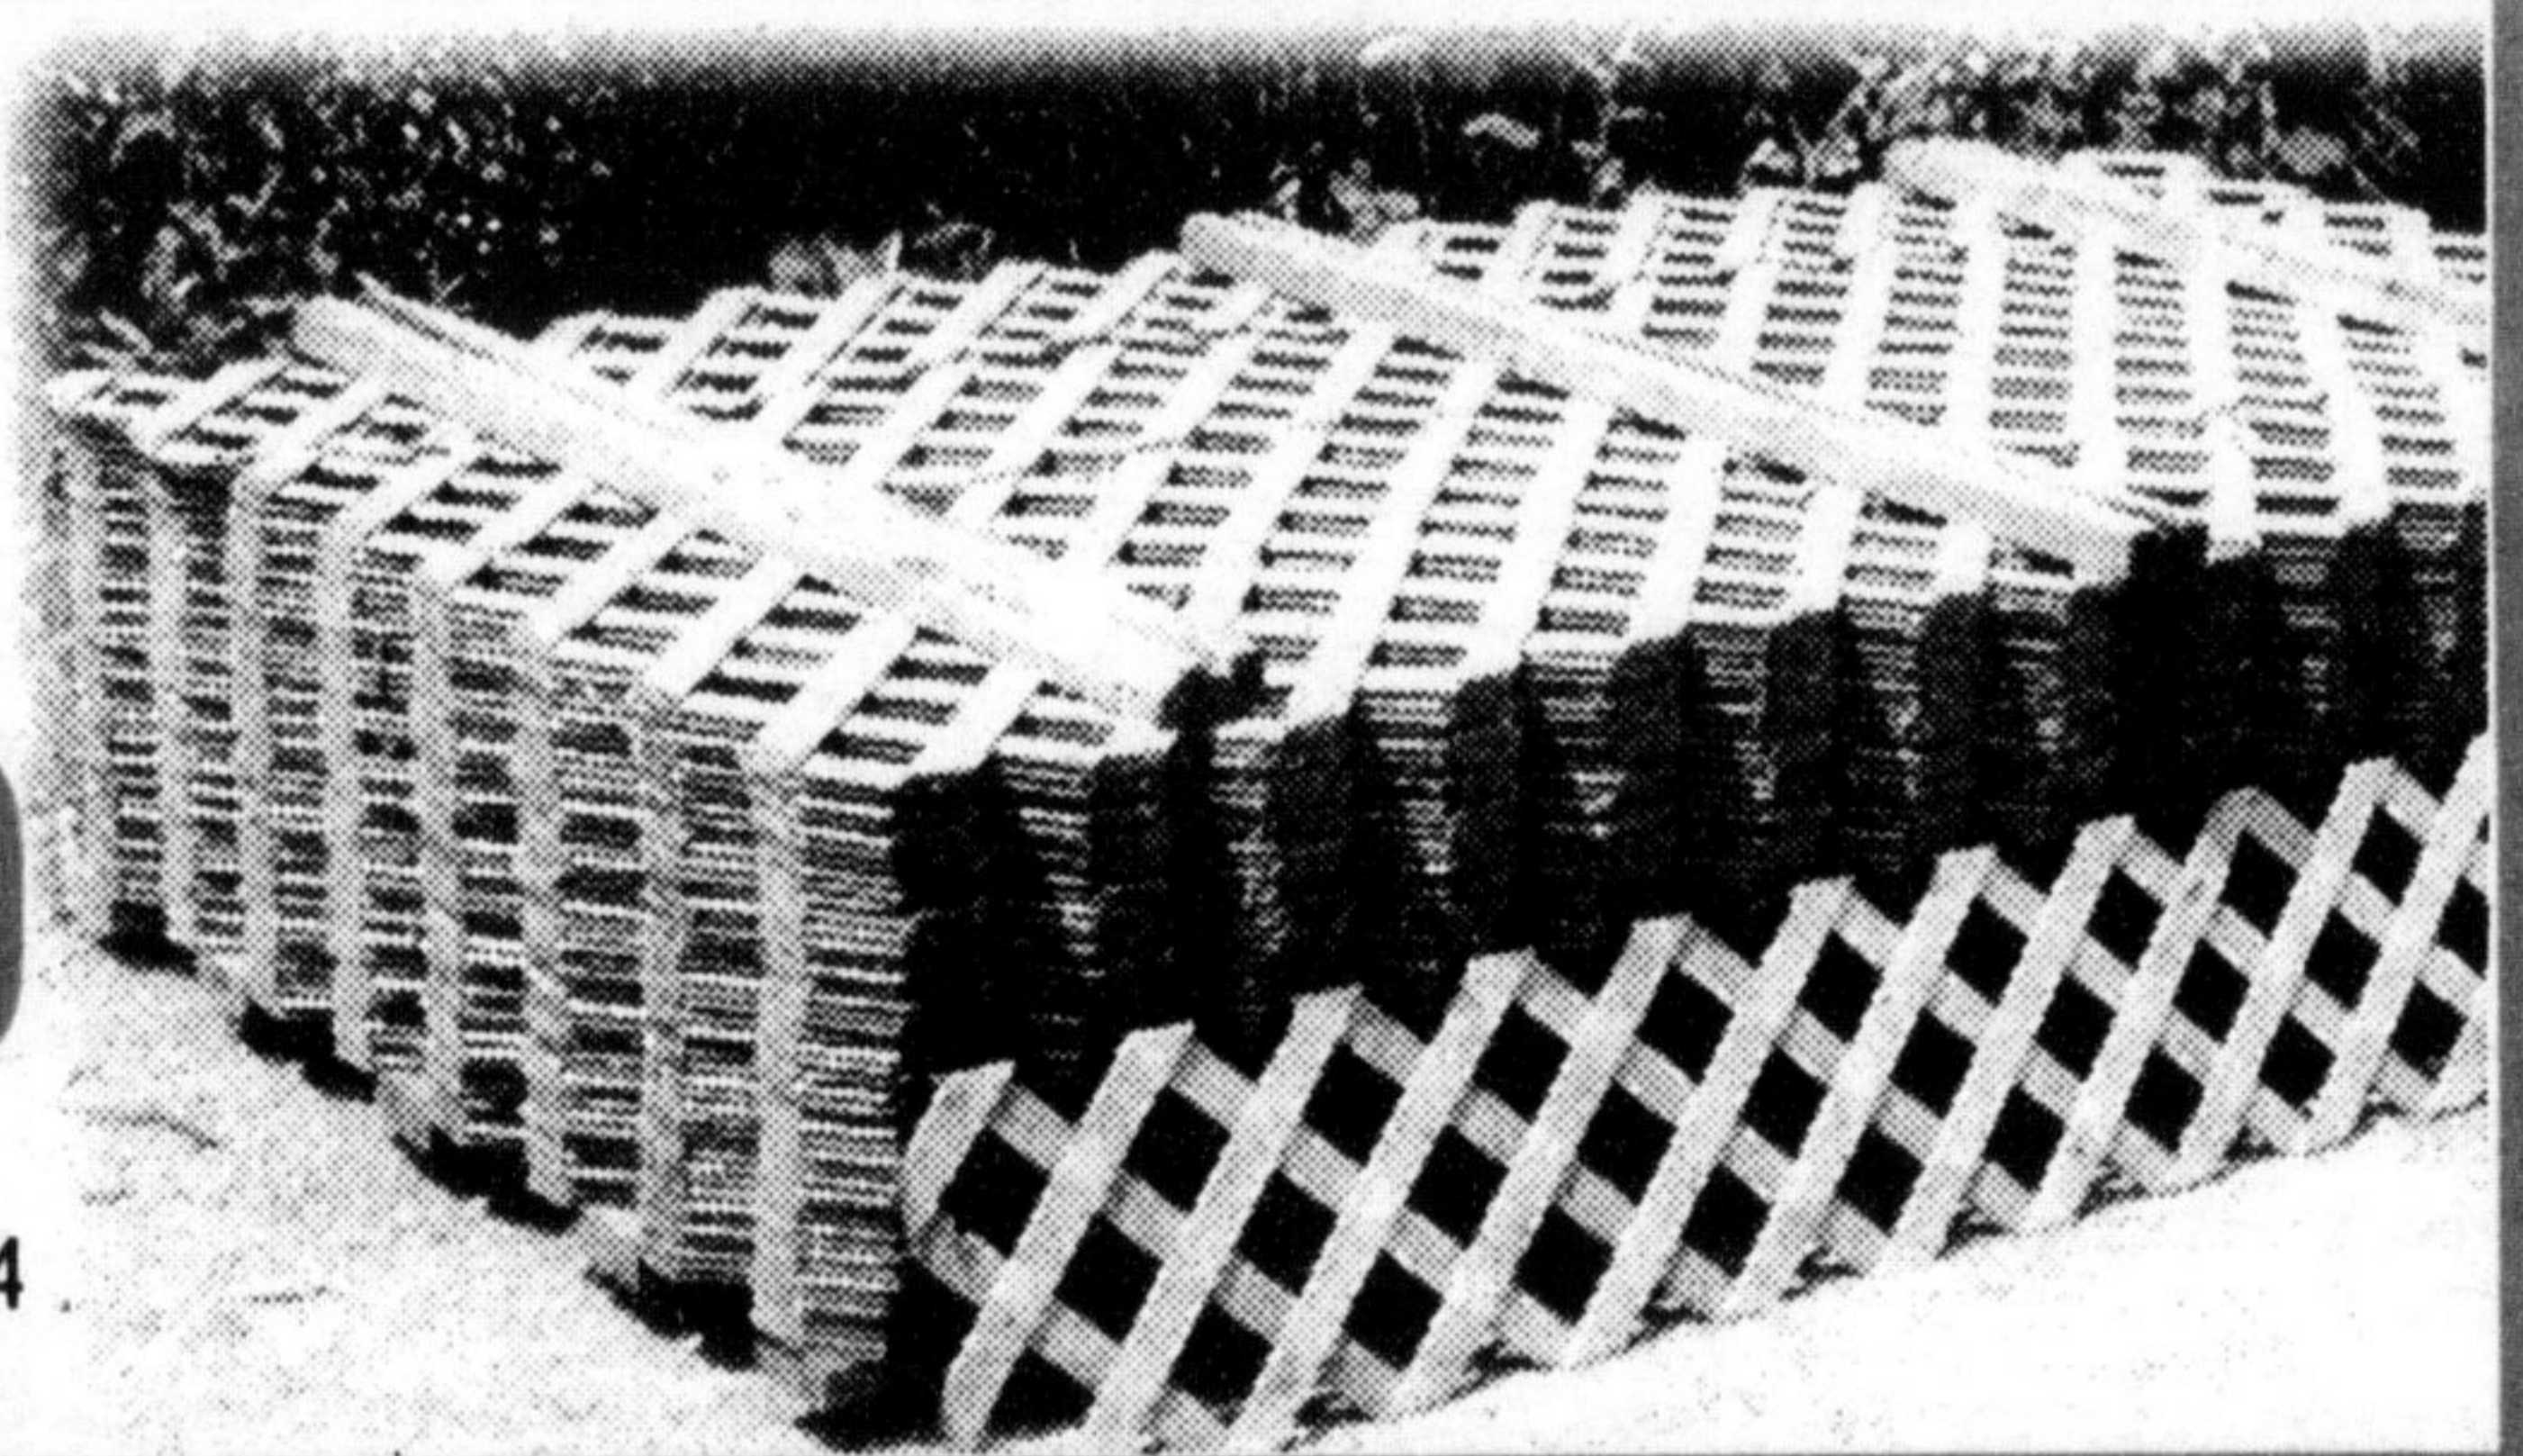

Pine Plank Paneling

- B-Grade • Mini Pickwick Pattern • 14 sq. ft.

4⁶⁹

PKG. 167-01724

SPECIAL BUY

Lattice

- Pressure Treated
- Reg. 1' x 8'

1⁹⁹