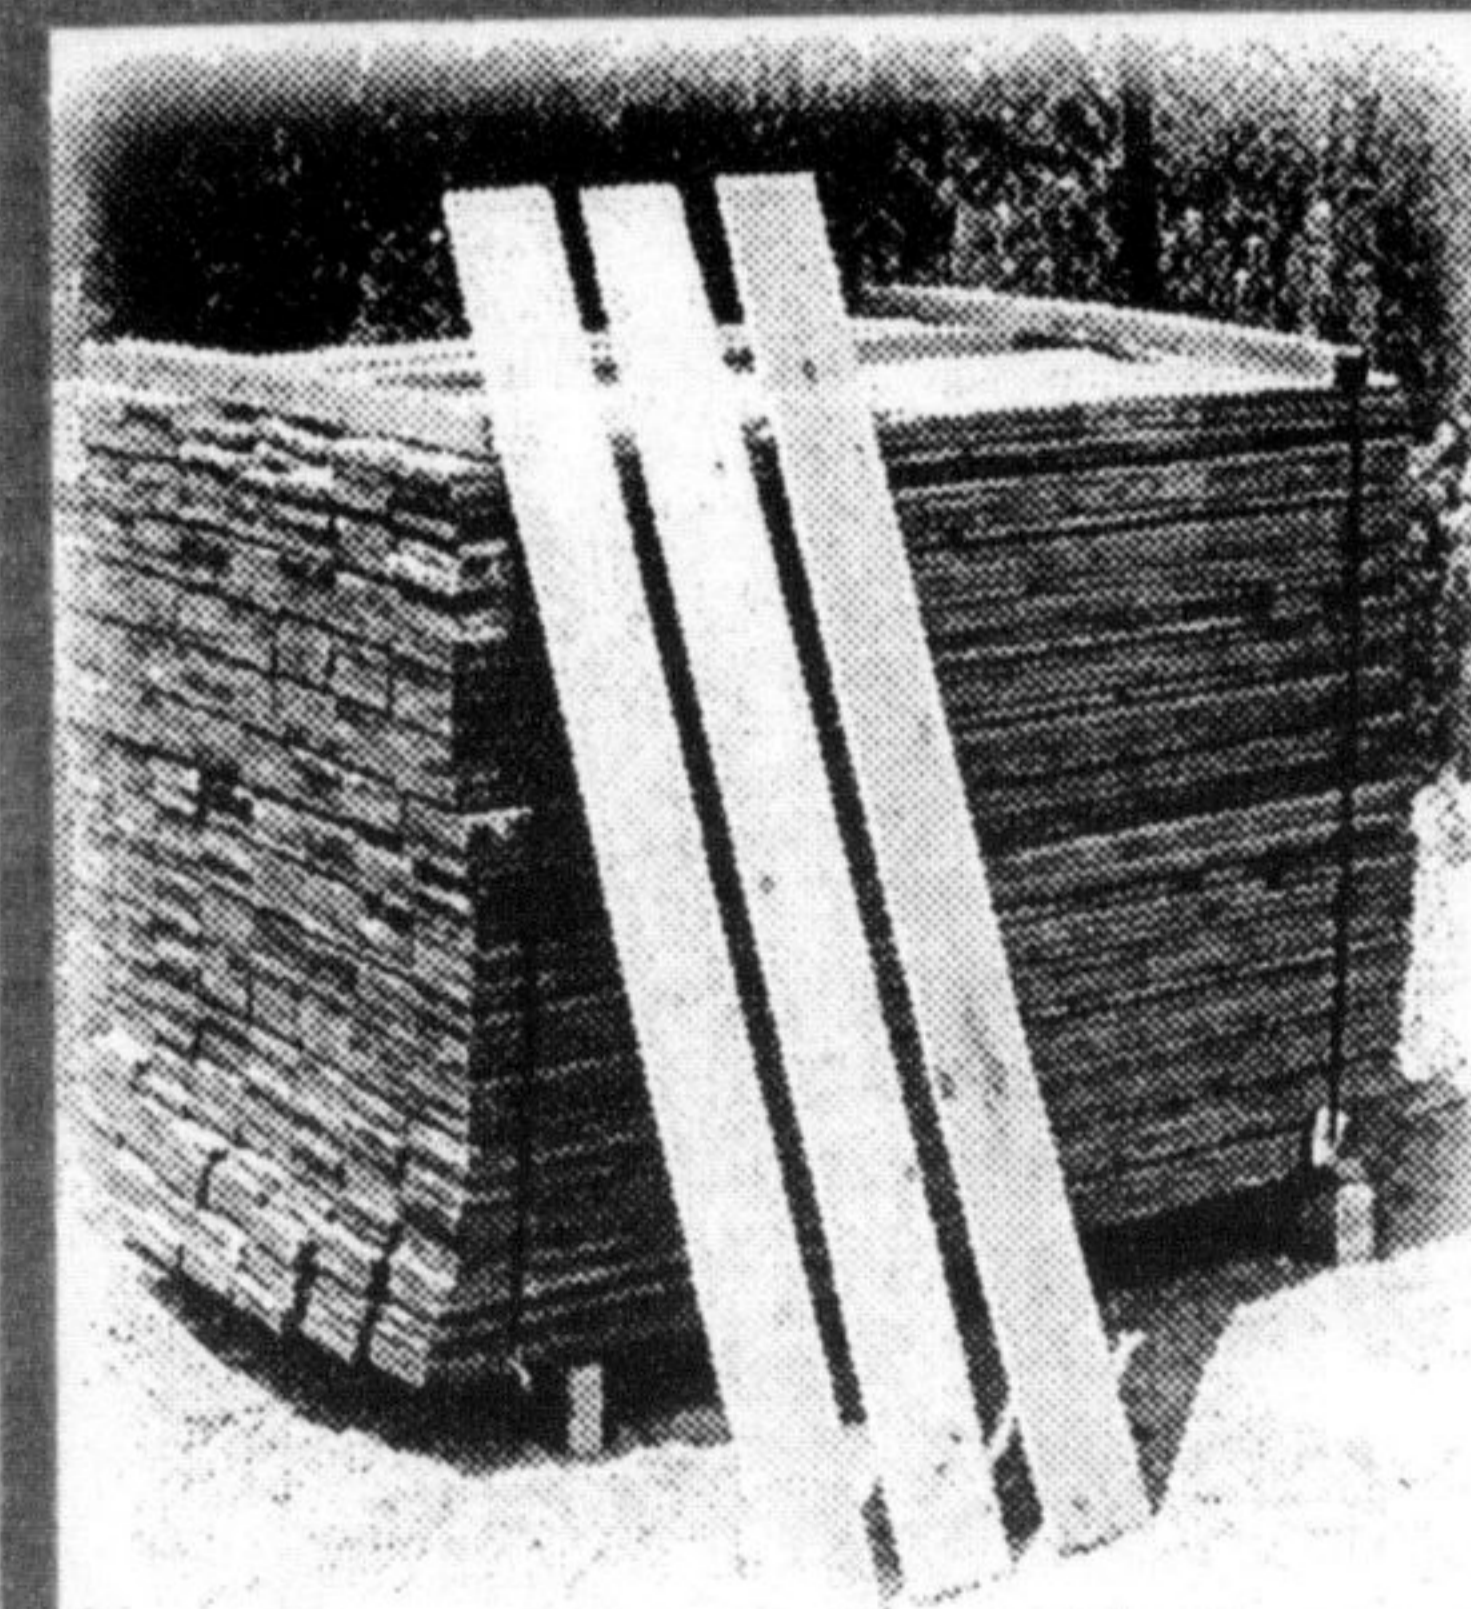

SPECIAL BUY

Fence Boards

- Pressure Treated
- 1" x 6" x 5'

1⁷⁴

PIECE
Reg. 2.05
075-00515