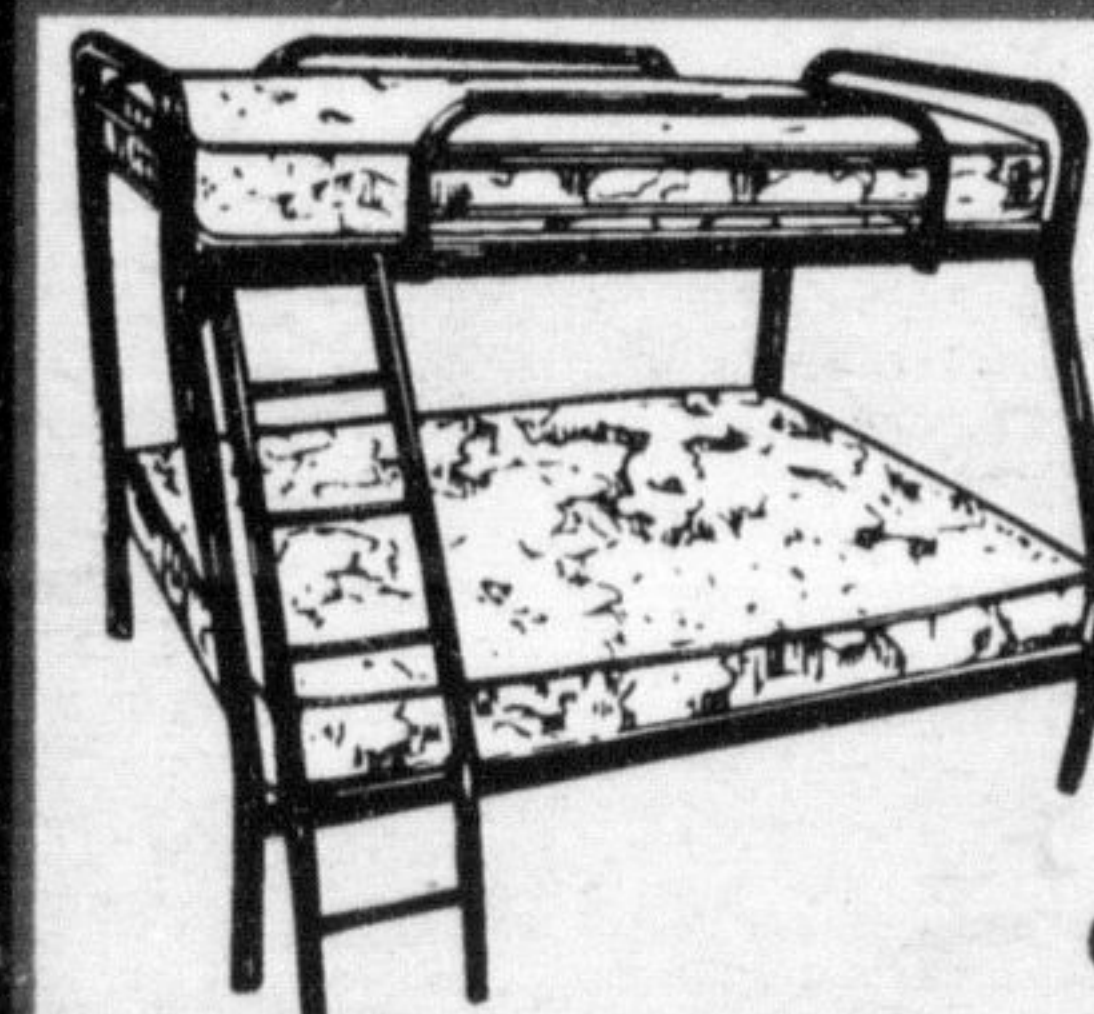

Includes mattress & frame

3 PERSON BUNK

\$249

Sleeps 3

Single over double

MEDIUM SUPPORT 10 YR GUARANTEE

SINGLE MATTRESS

\$159