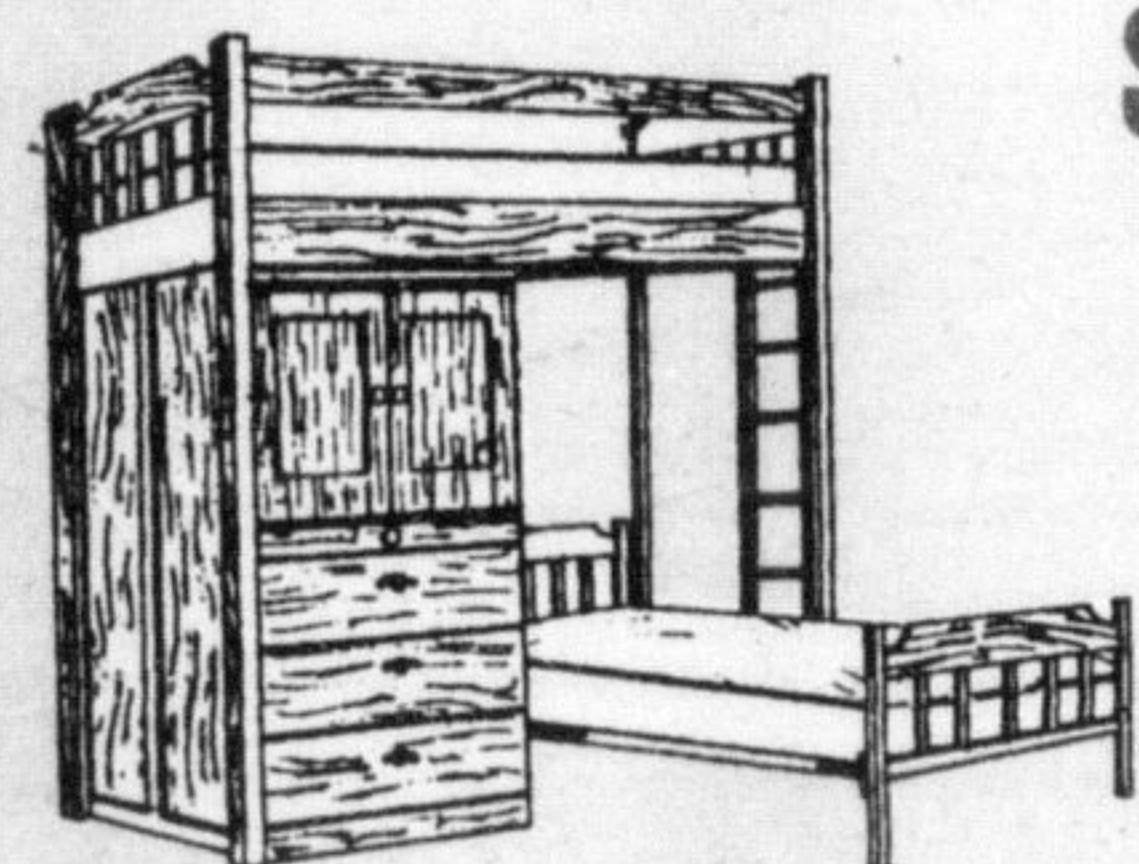

CORNER BUNK

$599

Incredible value