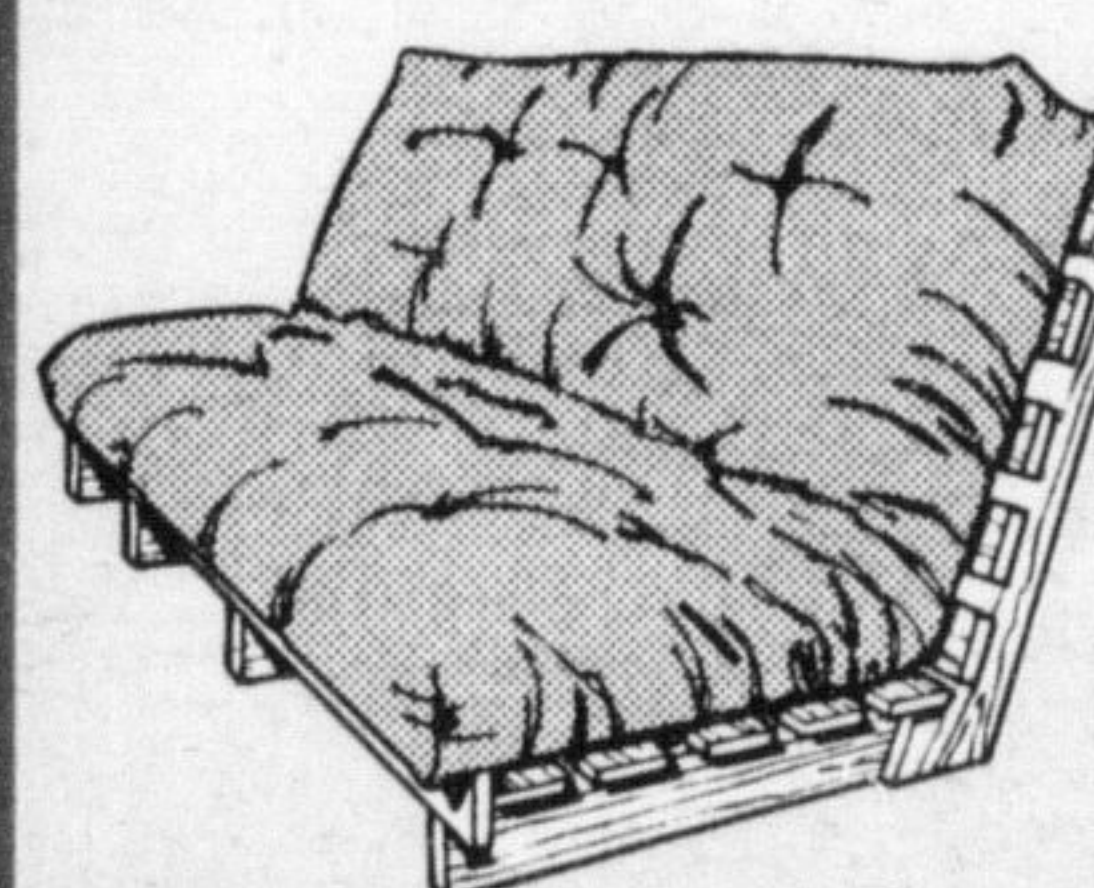

FUTON DELUXE

$199

Includes mattress & frame