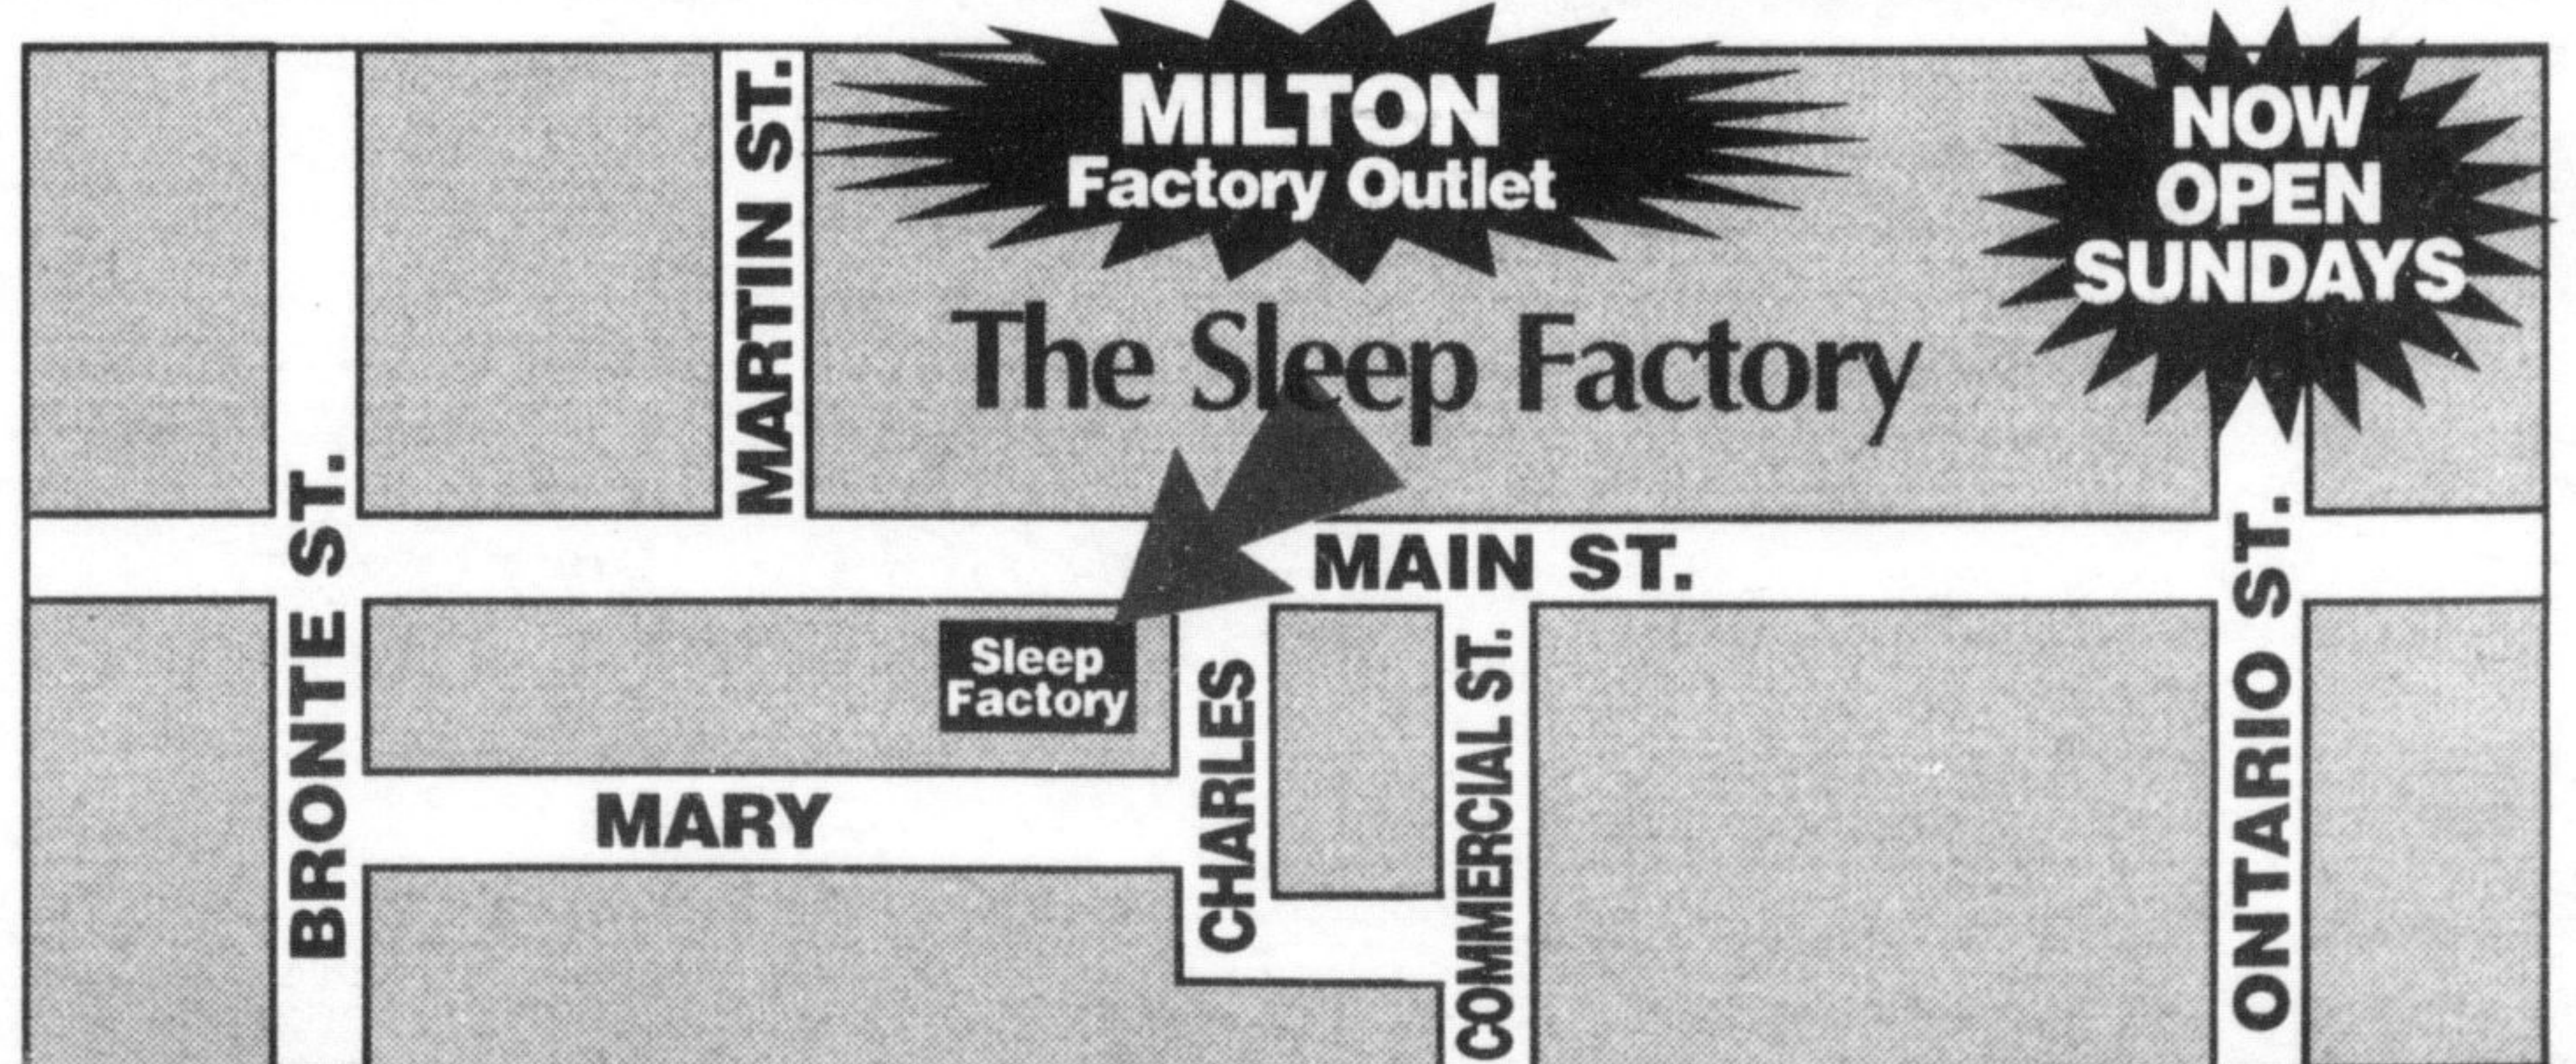

246 MAIN ST. E.

878-4606