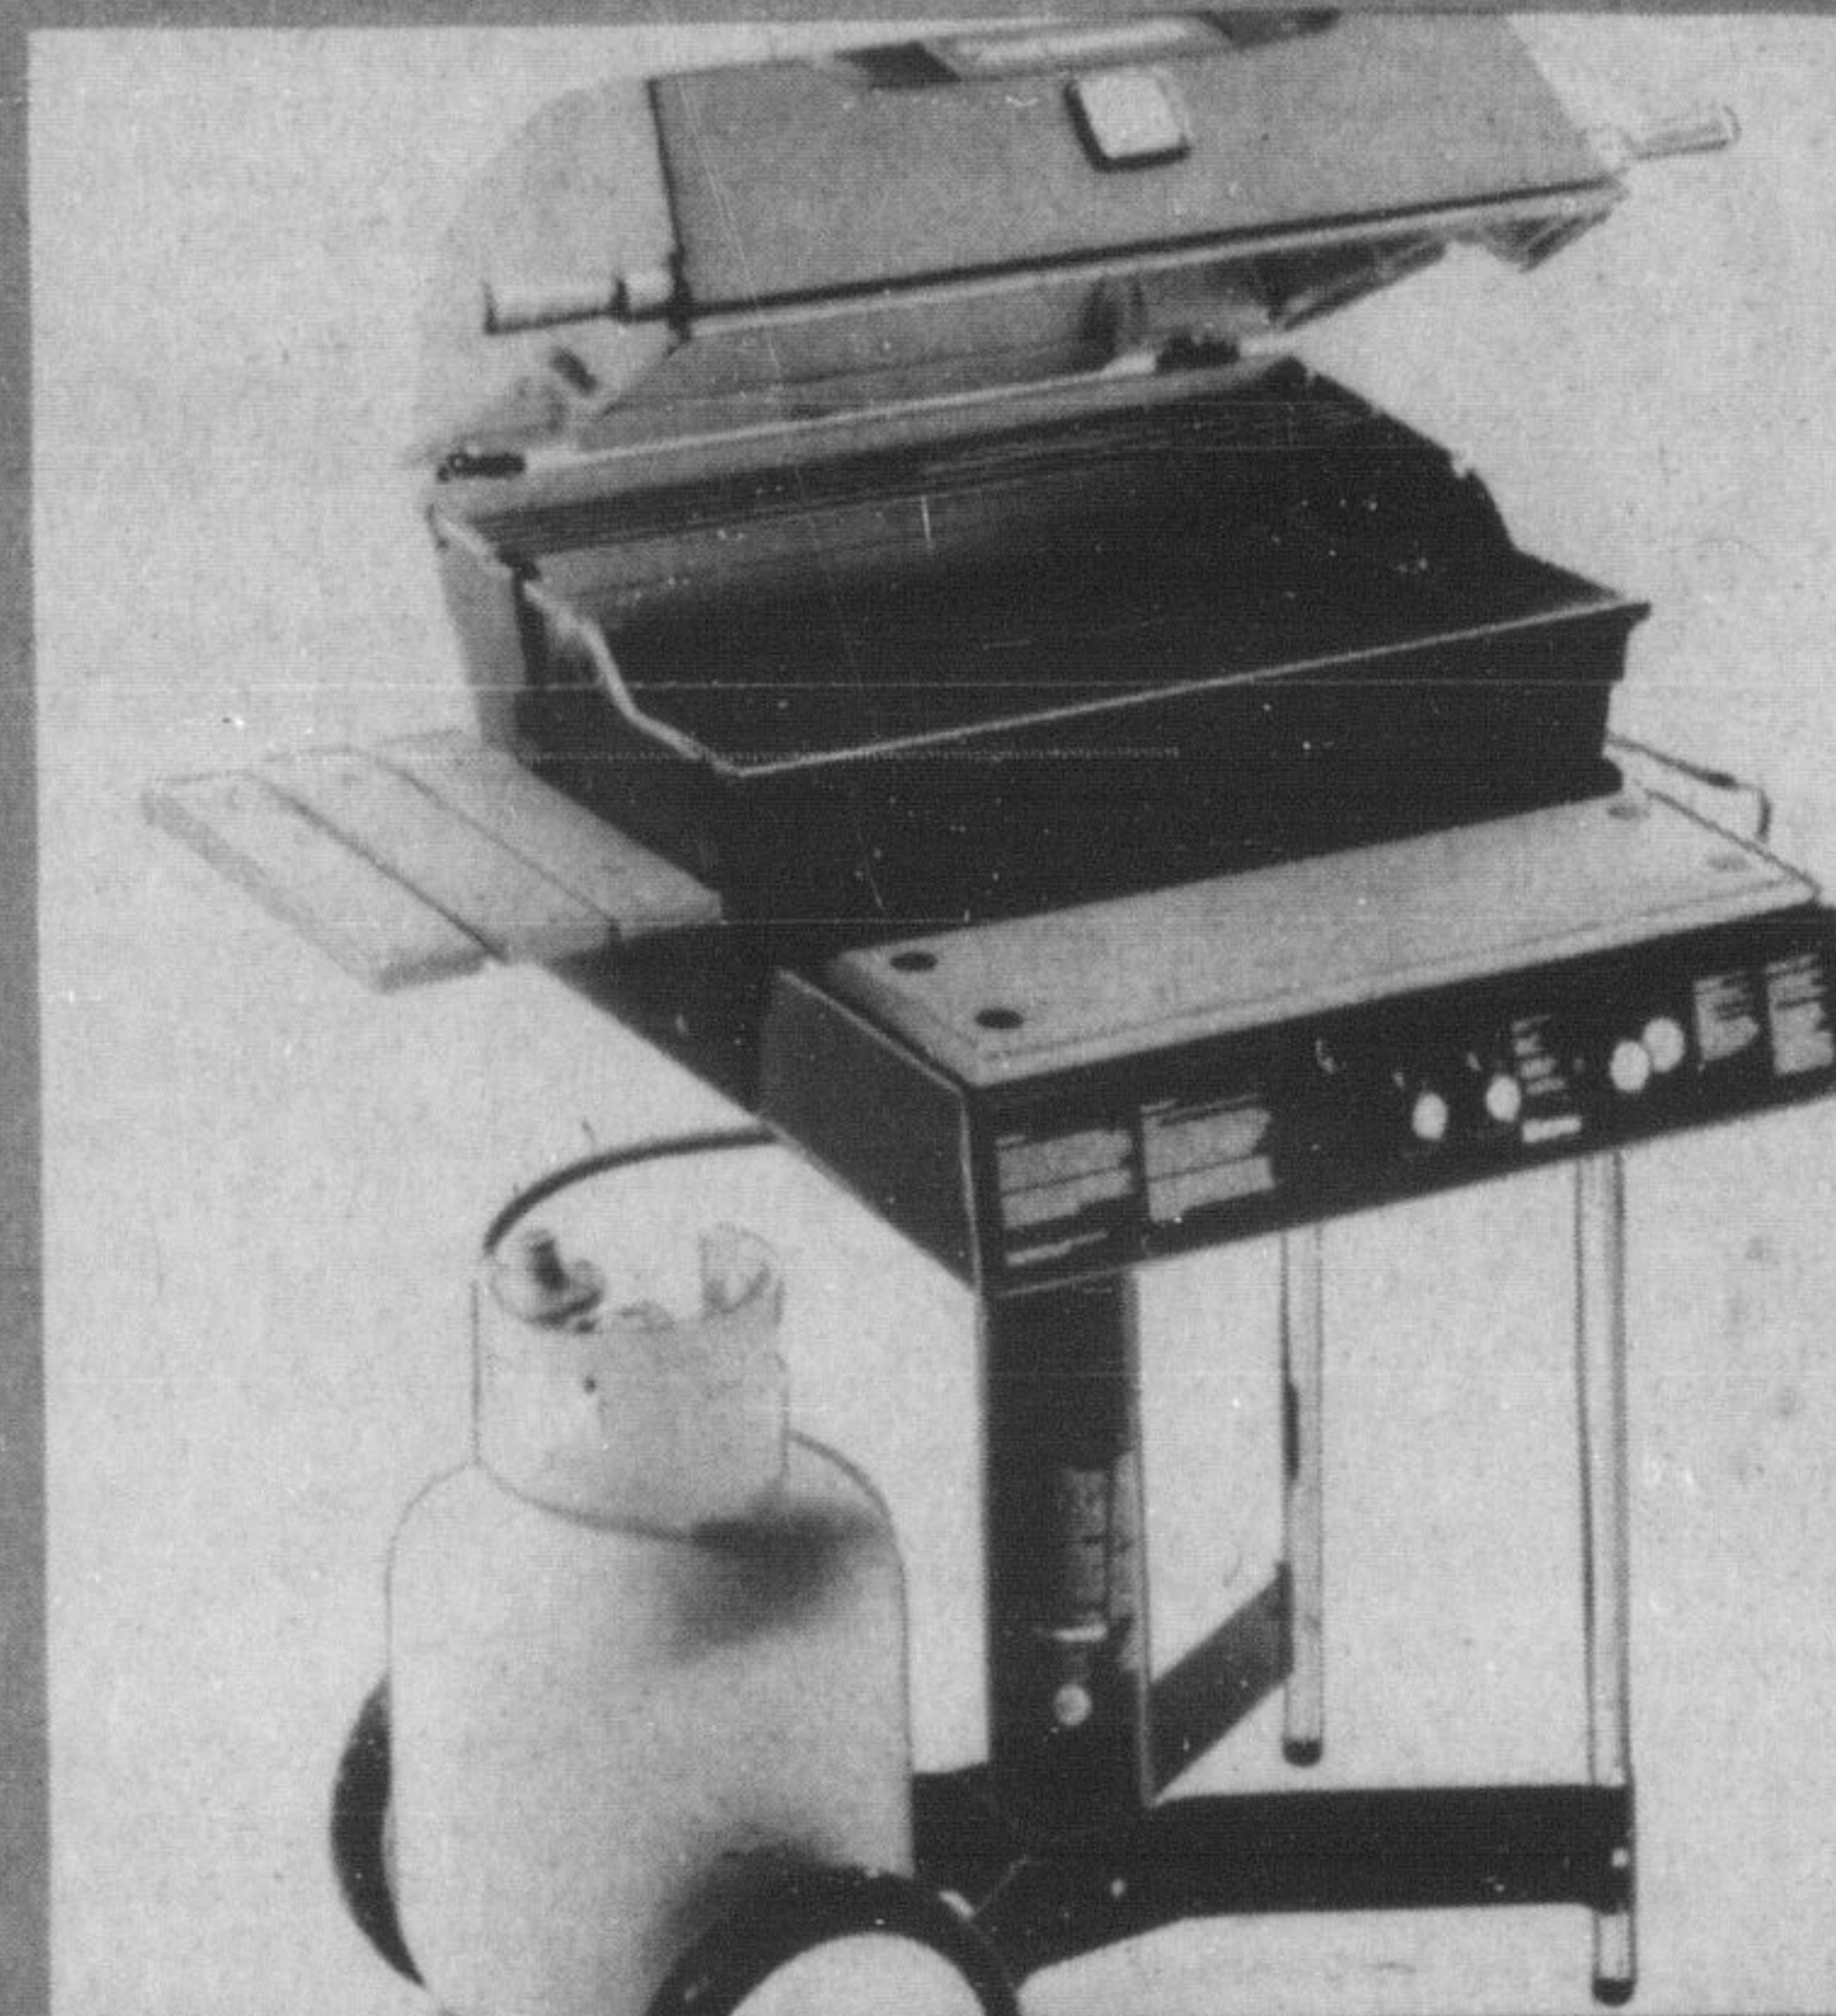

\$50 OFF with your Celebration Sale Coupon

Big savings on this heavy-duty Duramark gas barbecue (12-11-781) Cast aluminum housing with 450 sq. in. cooking area. Inside you'll even find a warming rack, that means you can cook an entire meal at once. Stainless steel