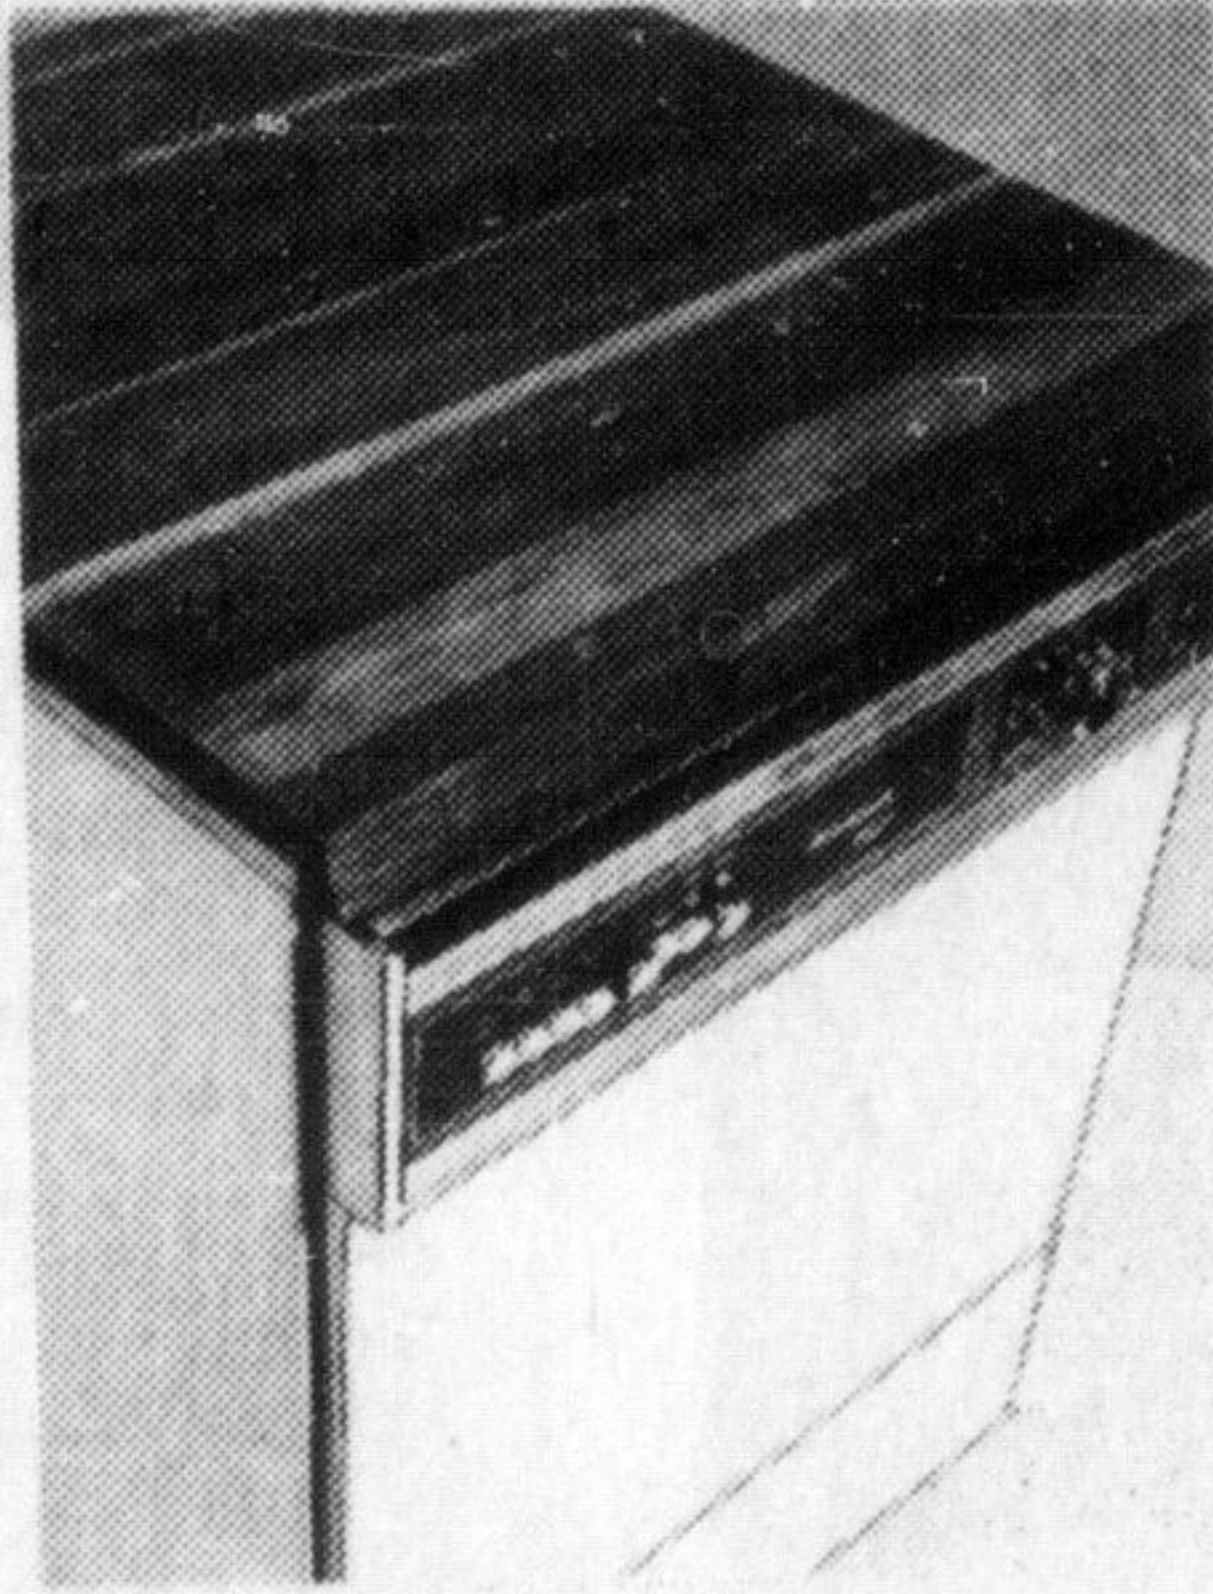

Beaumark dishwashers
(E-627) Convertible #40080.
Our reg. 579.95, **$538.**
(F-627) Built-in. #41080.
Our reg. 549.95, **$508.**