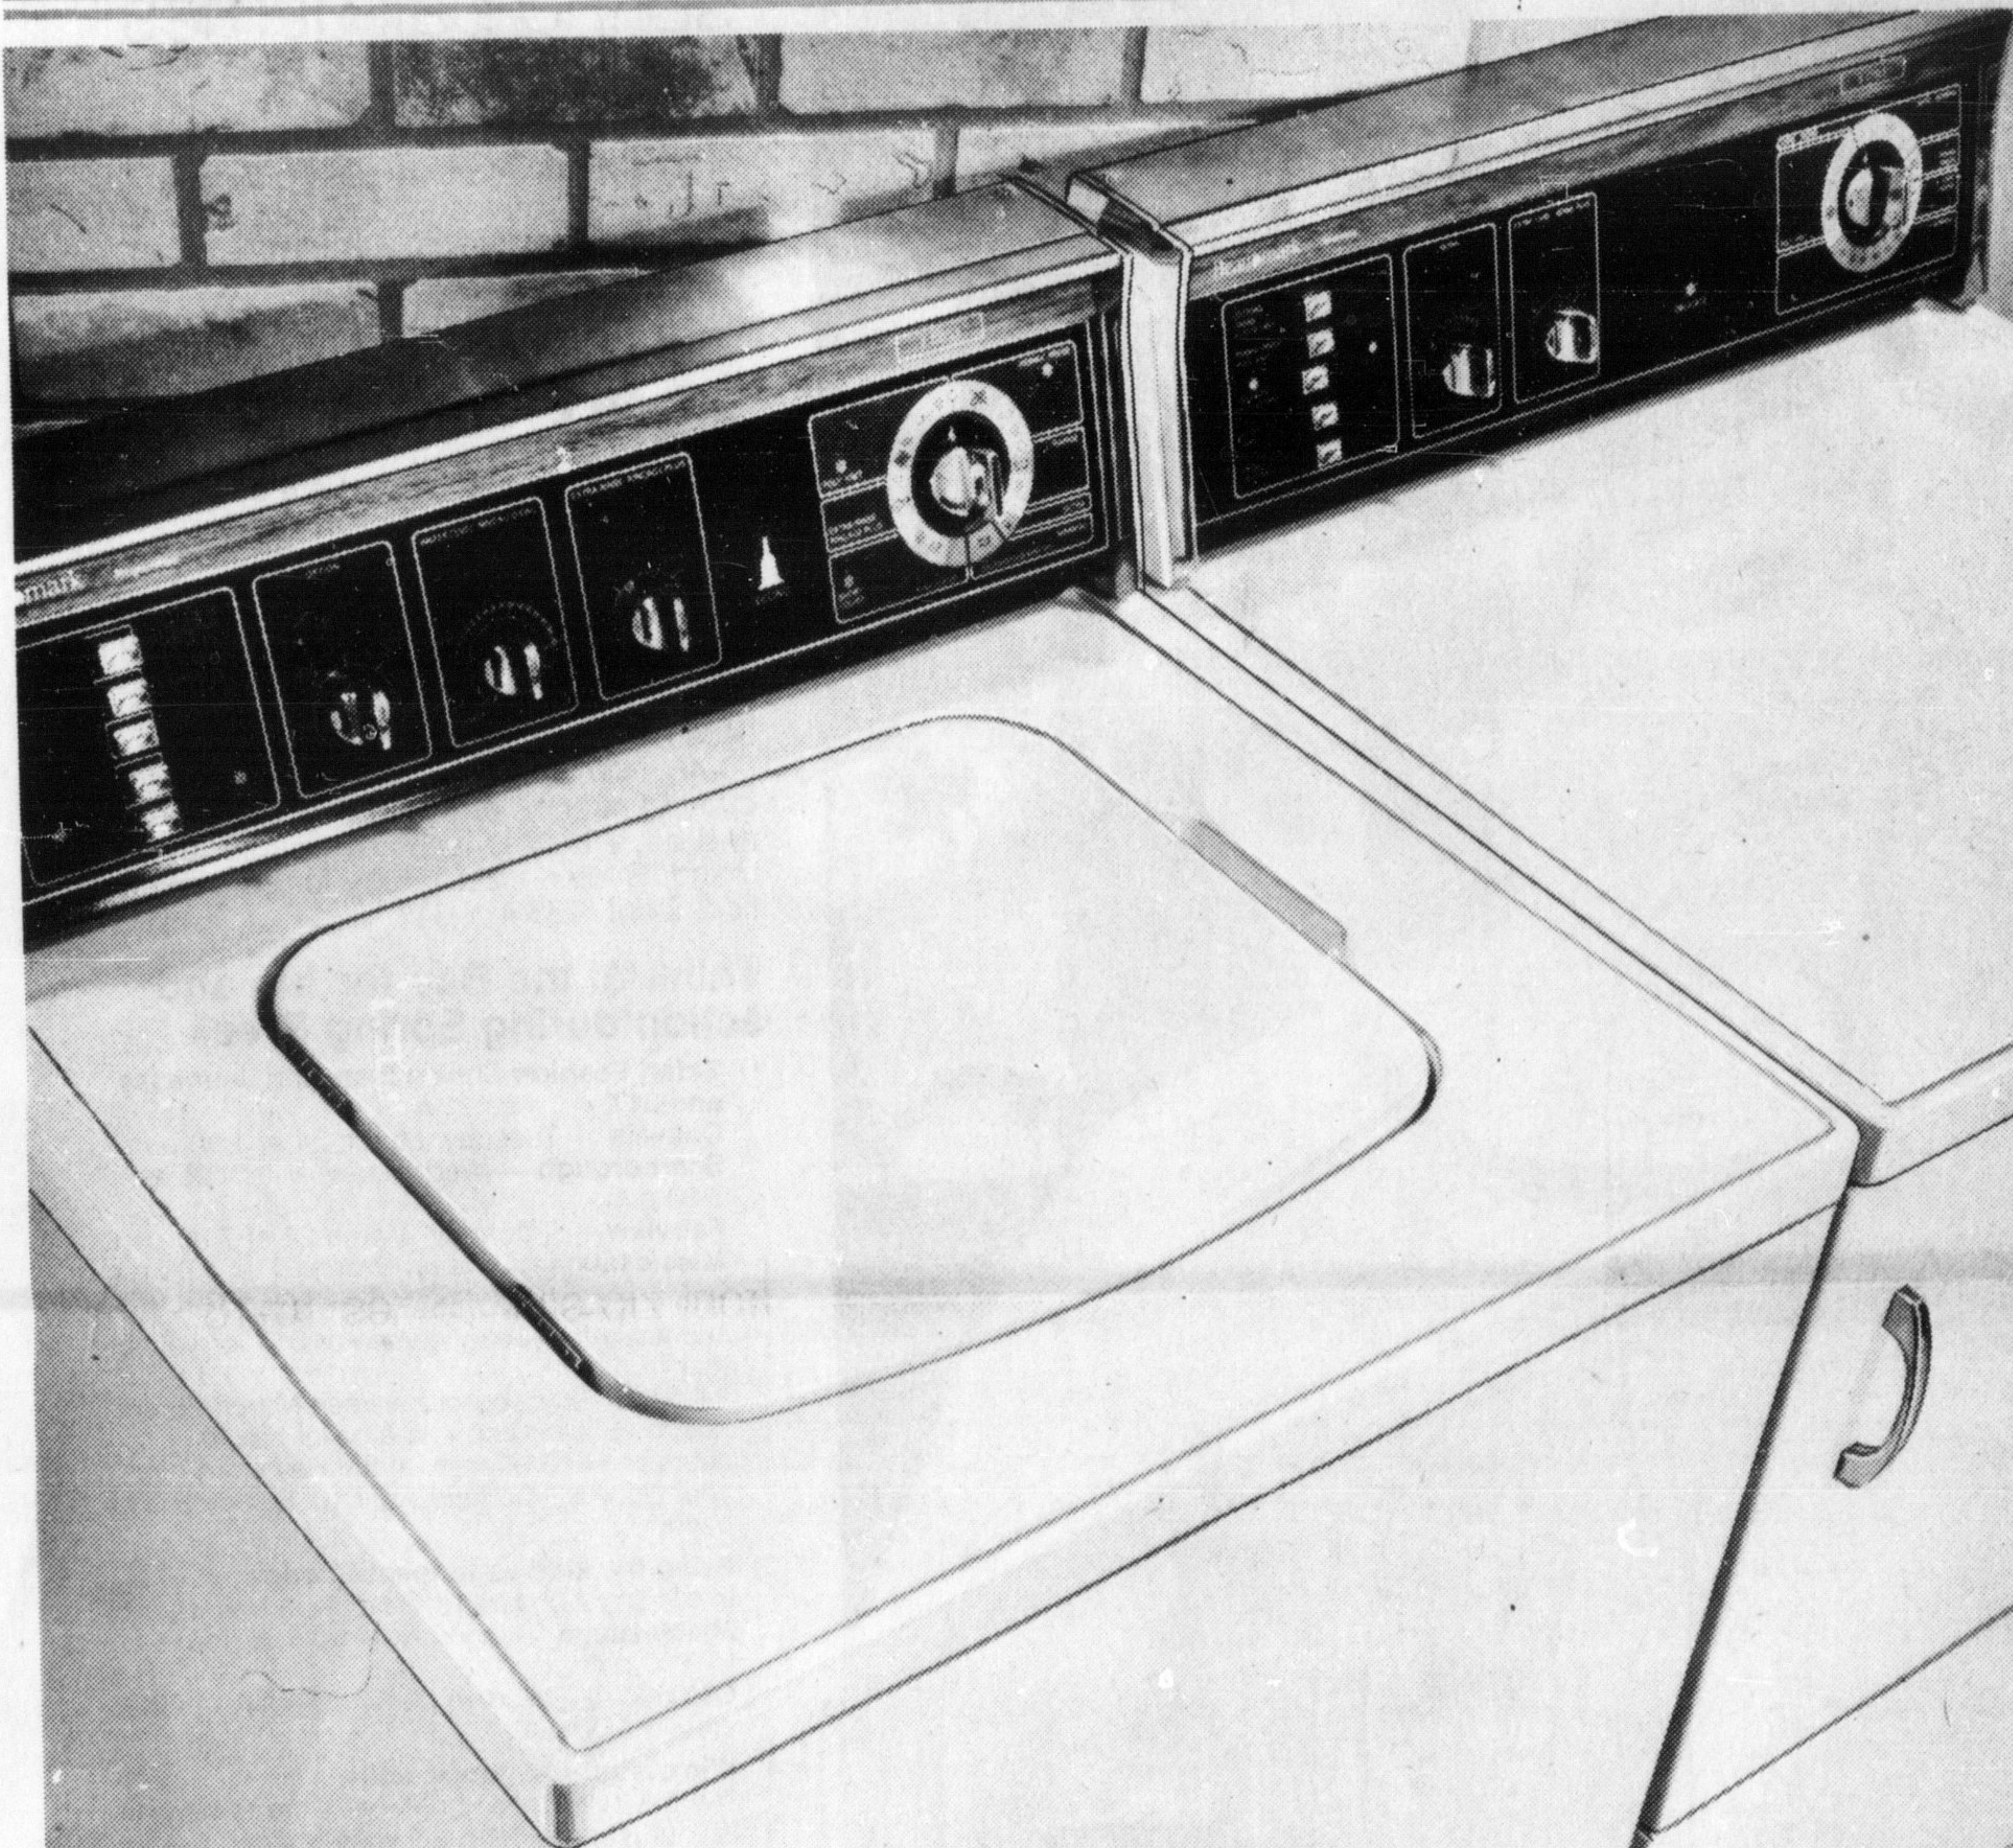

60.95 OFF Beaumark 7-cycle washer!

Wash delicates or your toughest stains
Think of the Bay for Beaumark and even put an end to hand laundering

\$539. Our reg. 599.95

(A-627) Deluxe Beaumark washer has 7 cycles for full washing versatility. In addition to the usual normal, perma press and knit settings, you can use the extra wash or the rapid wash cycles for extra dirty work clothes. Save energy with the short wash. There's even a special agitator that's gentle on hand washables. Programmed water temperature selector and infinite water level save you money on hot water bills. Equipped with bleach funnel, fabric bowl, collar 'n cuff feature and extra rinse option. White. #57000. Almond 10.00 extra.

\$339. Our reg. 399.95

4-cycle Beaumark dryer
(B-627) Match up your deluxe washer with this sale priced deluxe dryer. Extra care option and end of cycle signal take special care of your fabrics. Drum lamp lets you see inside. Dry rack for extra delicates. 4-way venting system. White. #67010. Colour 10.00 extra. Beaumark, dept. 627, all stores. Use your Bay Card, MasterCard, Visa or American Express to shop today.

The Retail Research Foundation of Canada is a laboratory designed to protect the consumer by testing retail products for quality, safety and efficiency.

Any product bearing this certification mark has been approved by the Foundation after thorough laboratory testing to rigid standards. To maintain certification this product must pass regular inspection in the Foundation laboratory. **Ask about our Beaumark Extended Warranty Program.**