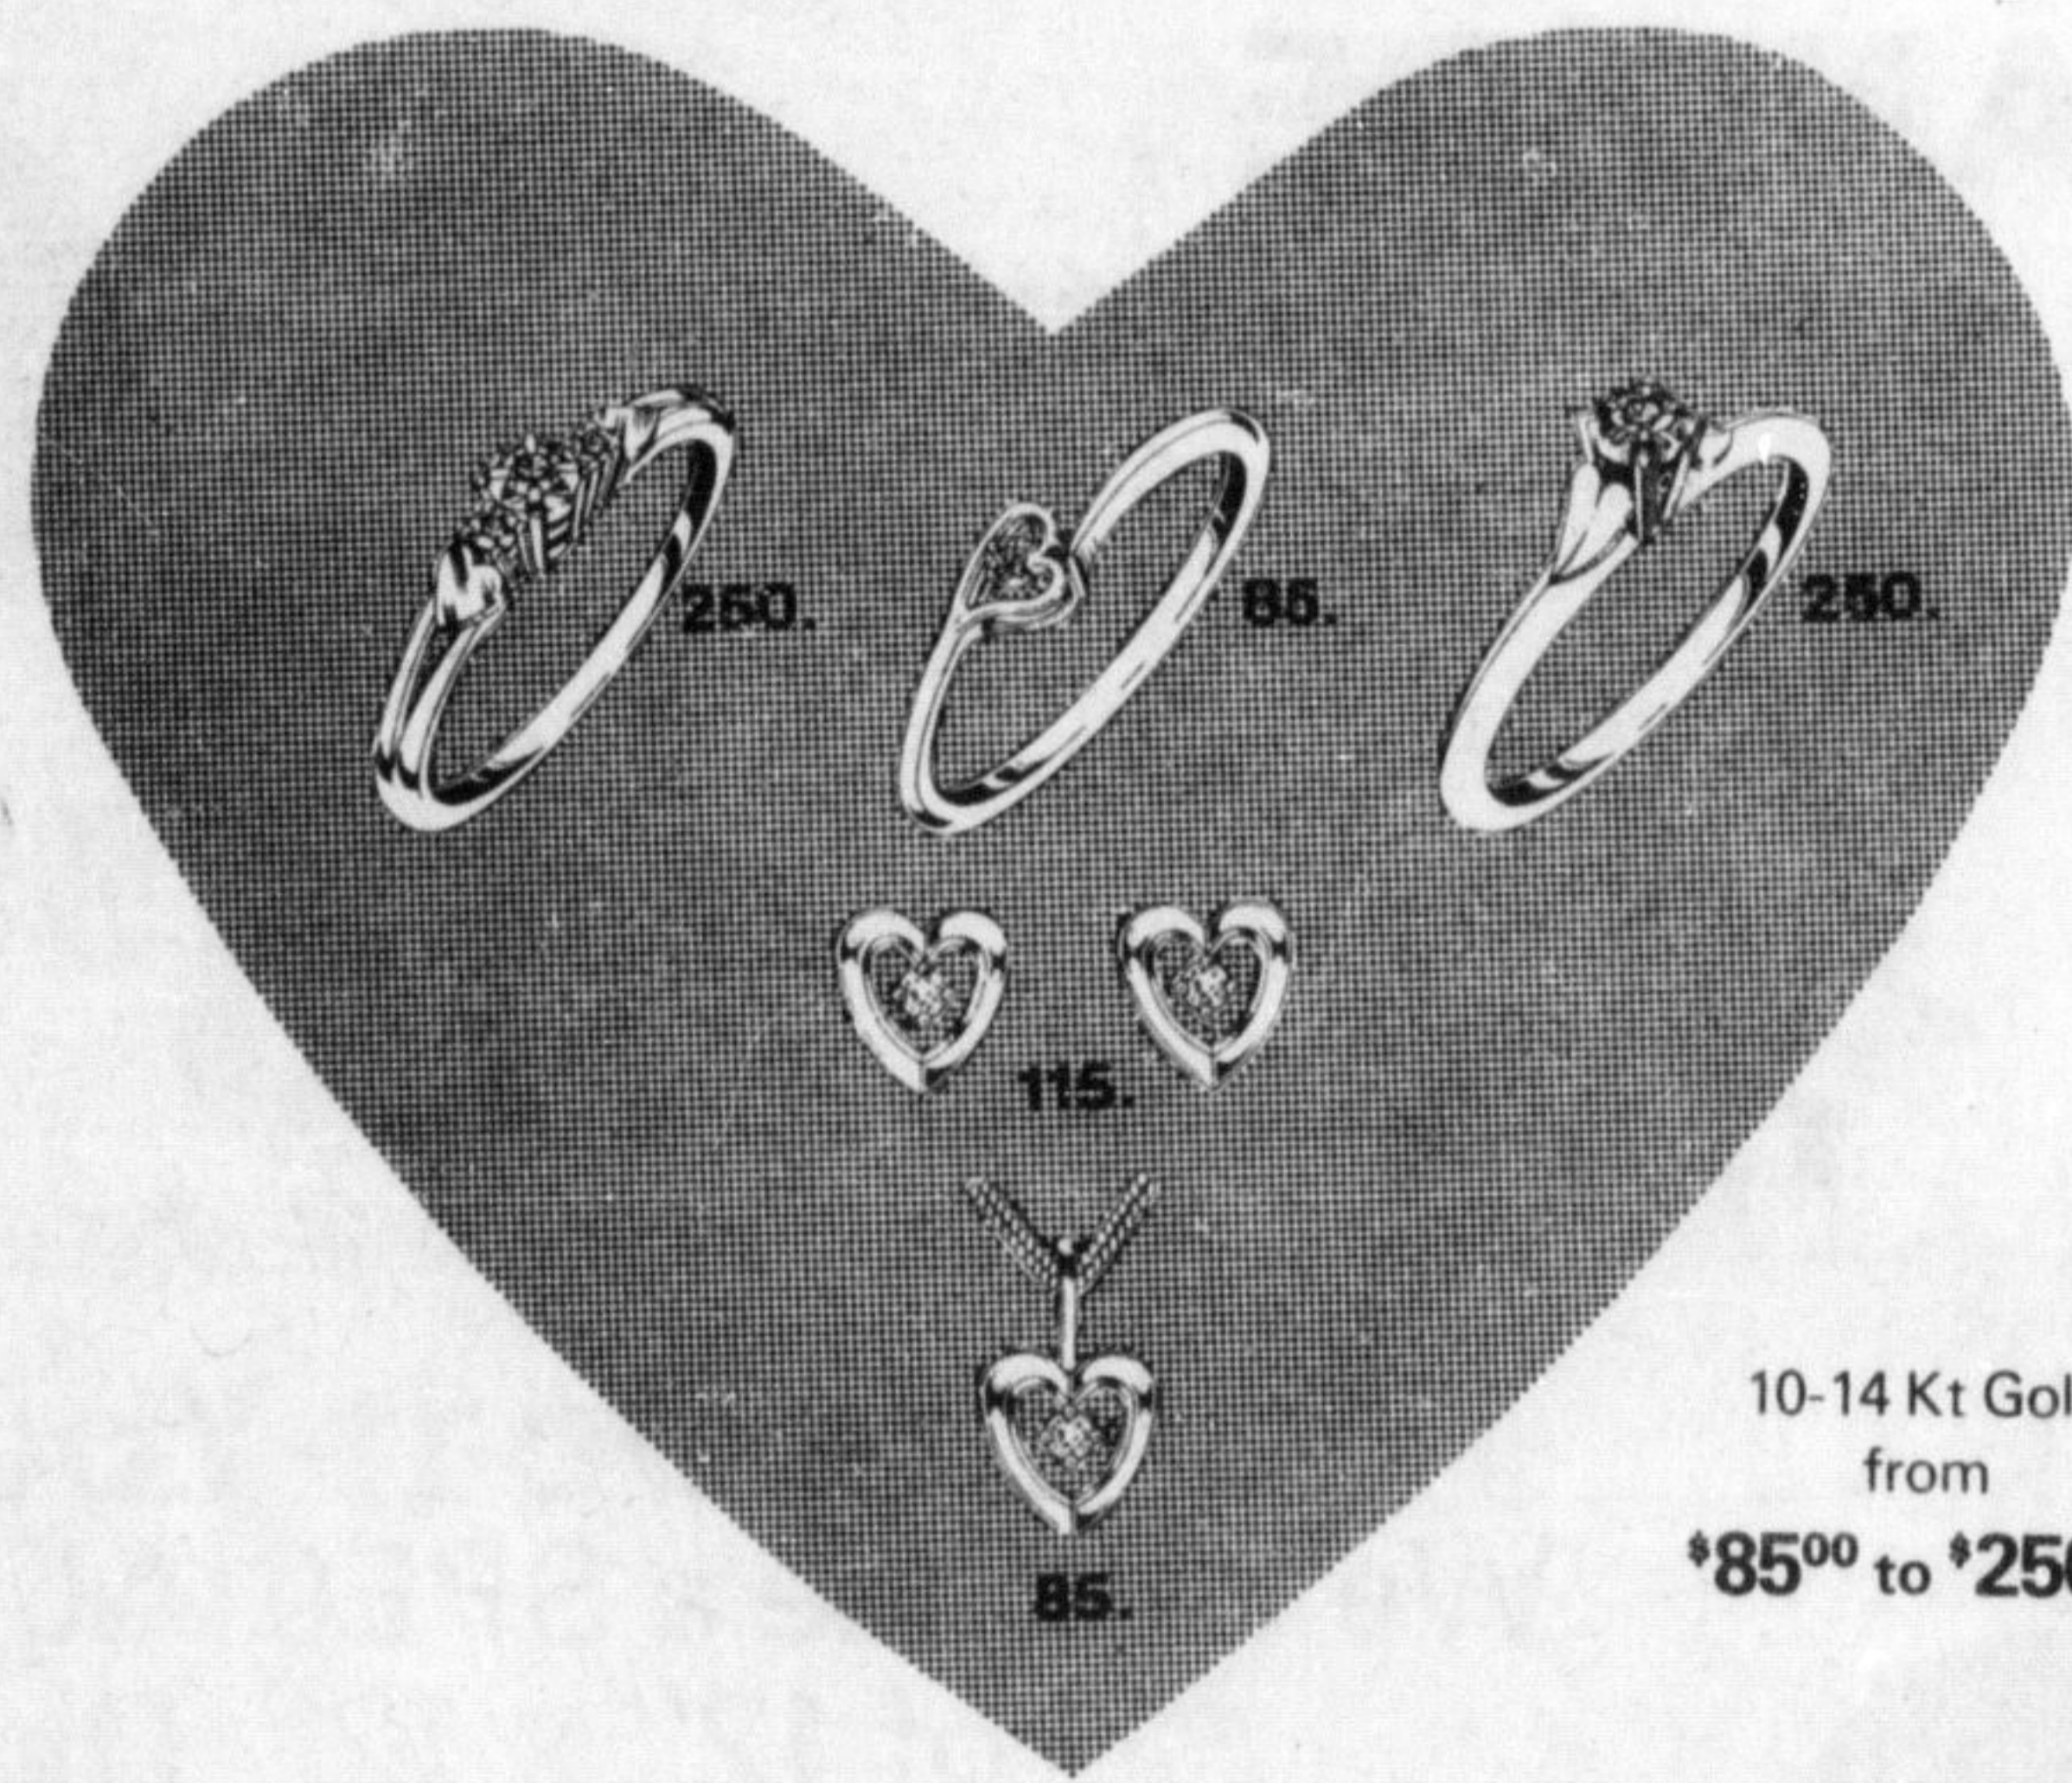

"Milton"
our comical prancing pony mascot for country days

Gift of Love

FINE HEART JEWELLERY
old from **\$9.95**

BRIDGE JEWELLERS
Milton Mall
878-3355

TREAT YOUR SPECIAL VALENTINE

10-14 Kt Gold from \$85⁰⁰ to \$250⁰⁰