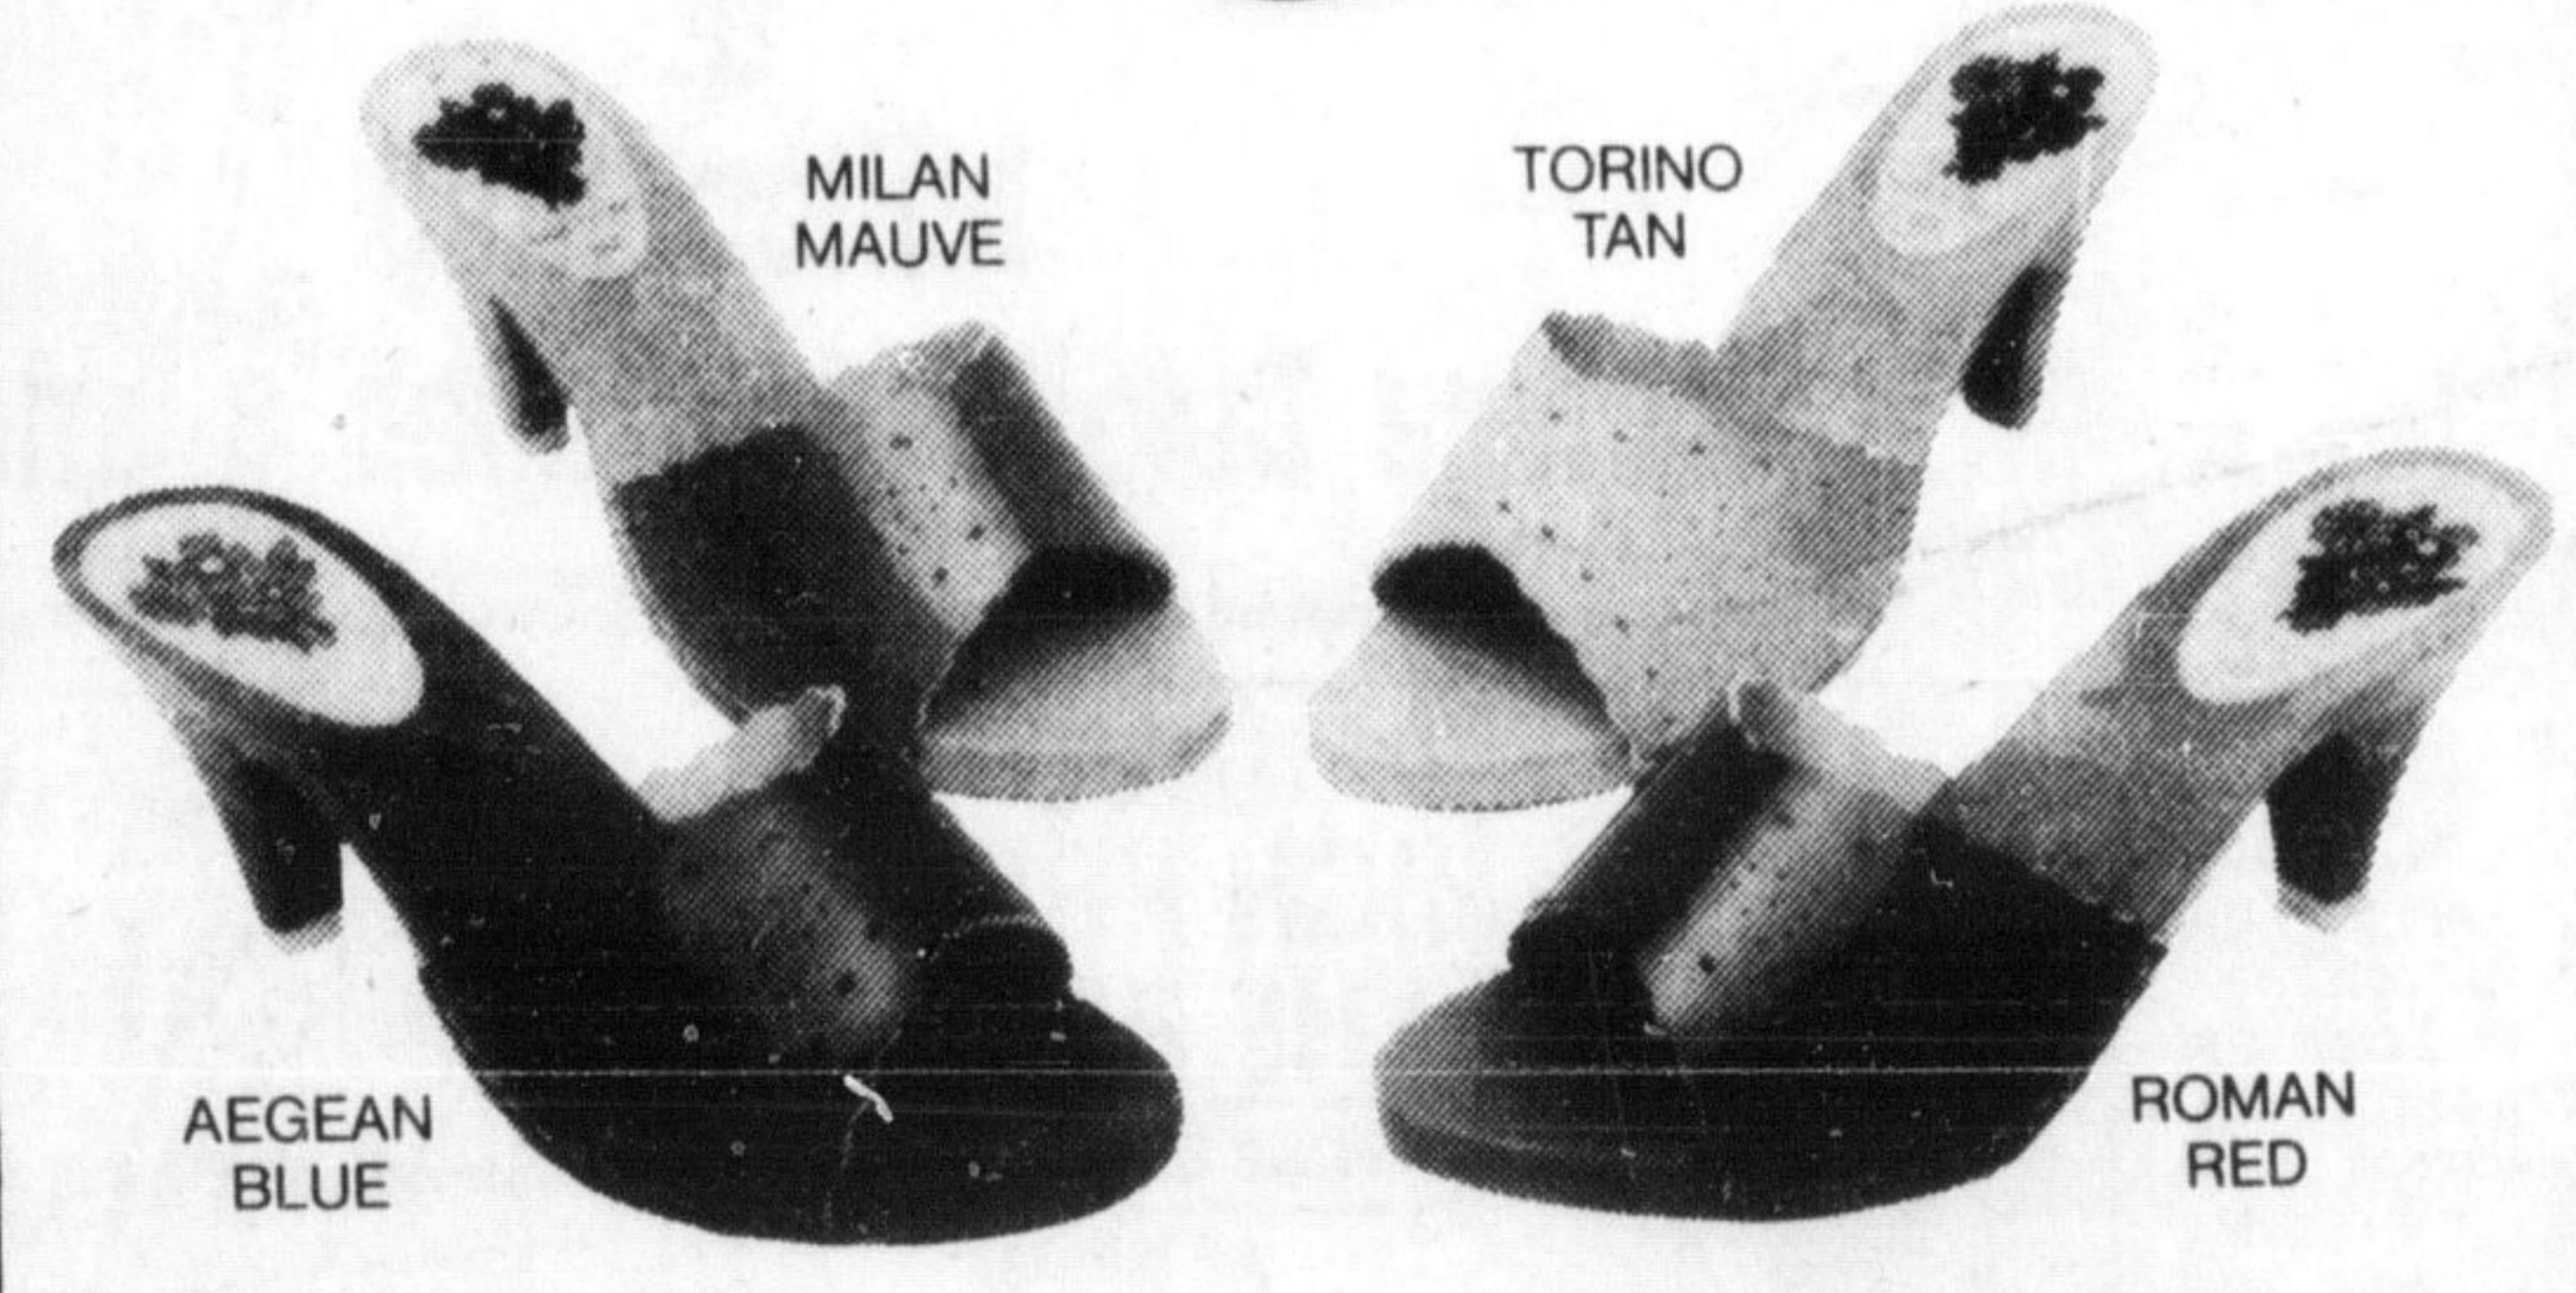

BRING ALL YOUR FEET TO THE MAHER "SIDEWALK SALE"

NEW ITALIAN SLIDES ONLY **\$9⁹⁰**

Featuring the new medium heels...truly colour matched...great colours to choose from...and low, low sidewalk price! LOTS MORE BARGAINS - so walk, run, drive to this big money-saving Maher Sidewalk Sale.