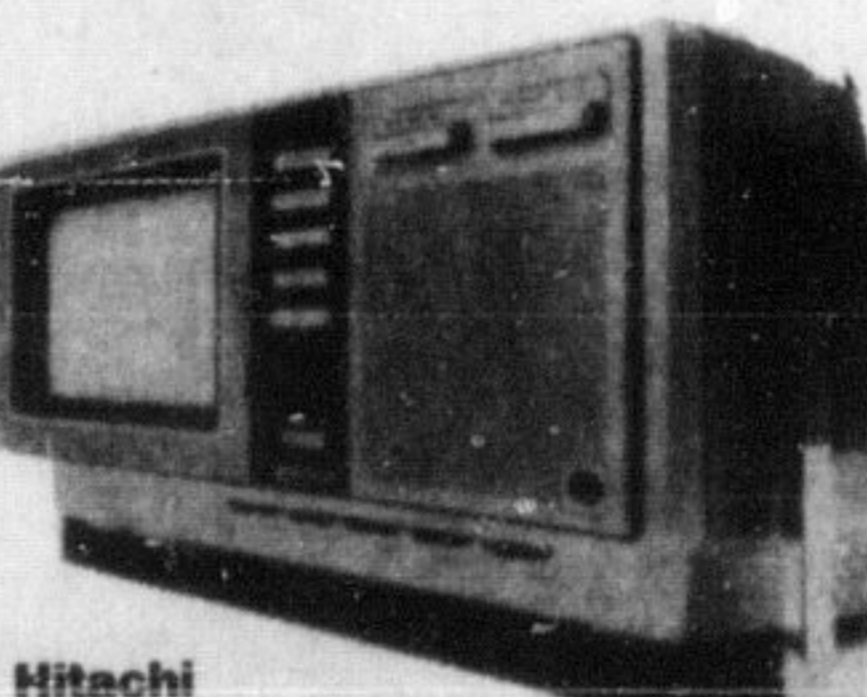

Hitachi CK 200 "Luminar 20" Small Screen Color Television

499.95
3 year warranty parts and labour

199.95 specials