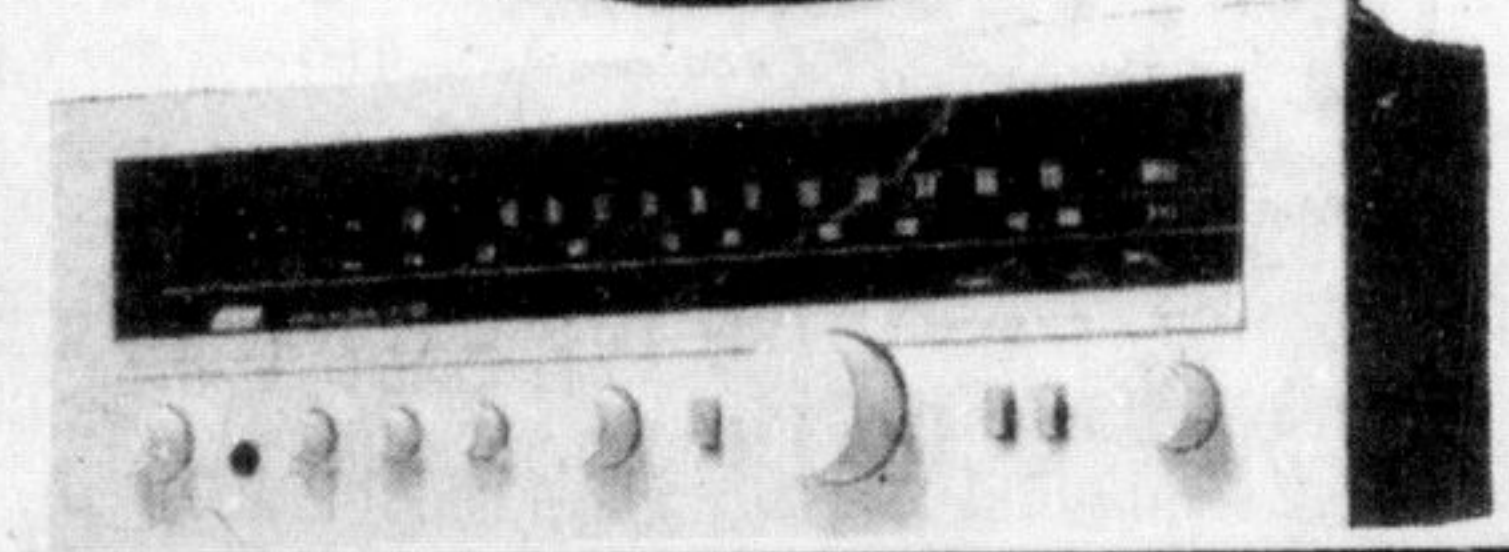

R-30

M.S.L. '739⁹⁵

Limited
Quantity **$499⁹⁵**