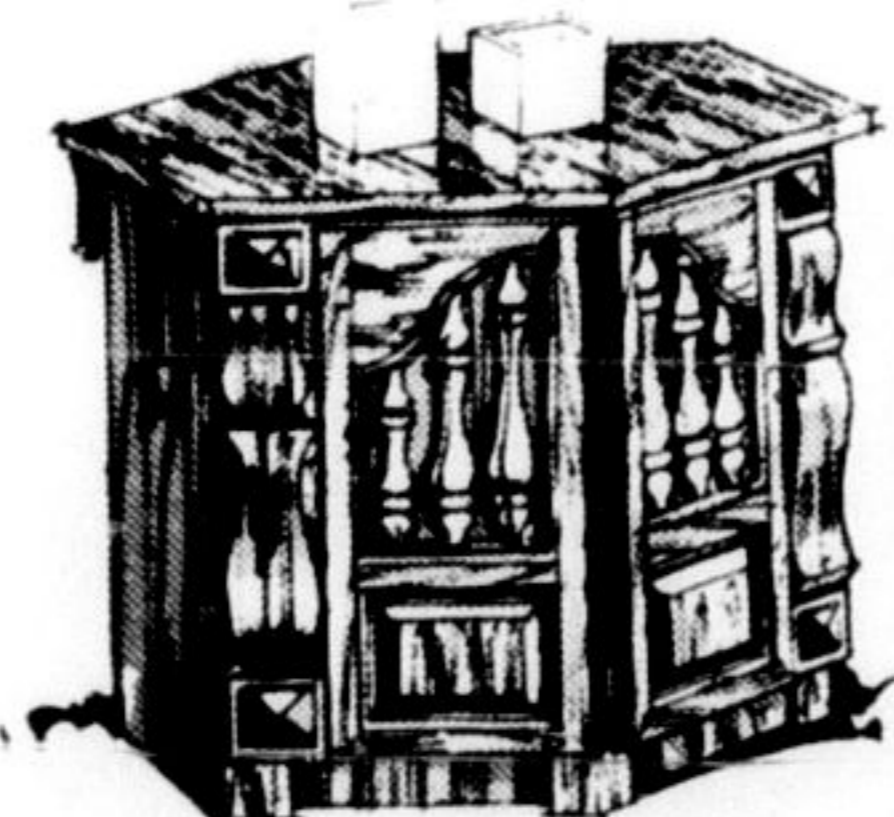

SOFA AND SWIVEL ROCKER 472³⁸

Fitted Armcaps Included

Covered Seat decks

Walnut Finished TRADITIONAL TABLES

NO-Mar tops
Cocktail table with doors
52" x 20" x 16" high

Hexagon commode table with doors
23" x 23" x 20" high