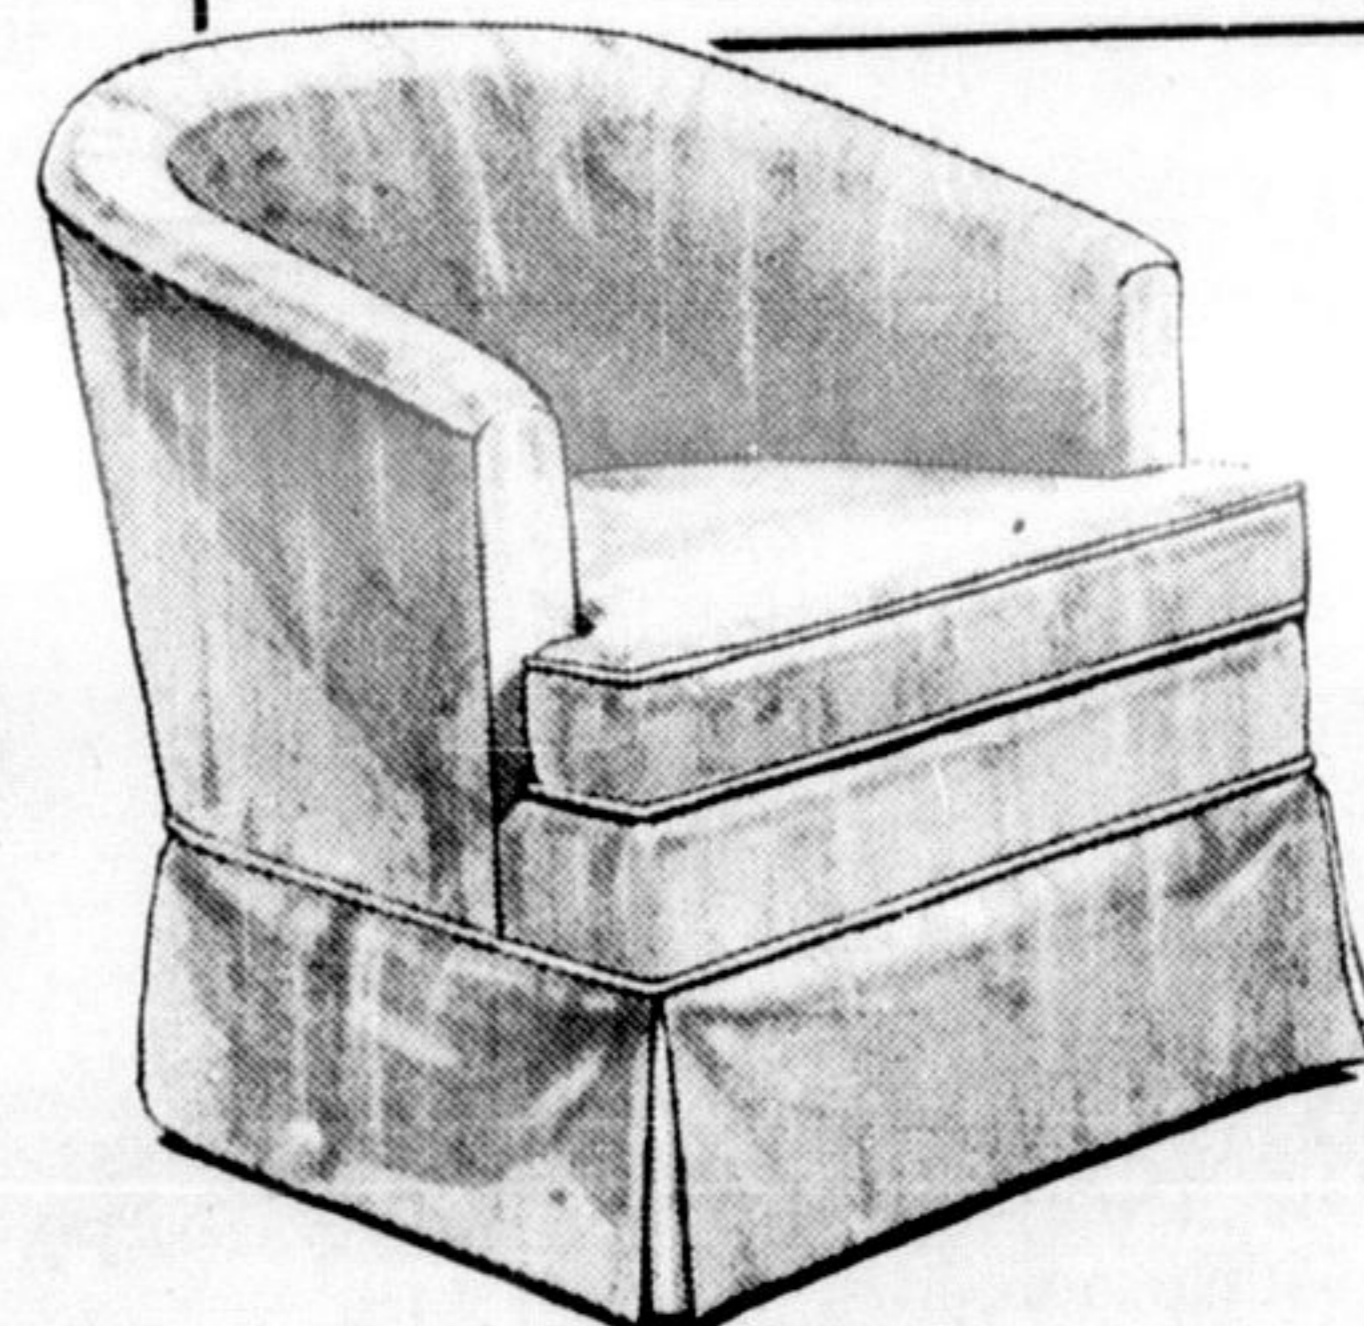

SOFA AND SWIVEL ROCKER 472³⁸

Fitted Armcaps Included

Covered Seat decks

Walnut Finished TRADITIONAL TABLES

NO-Mar tops
Cocktail table with doors
52" x 20" x 16" high

Hexagon commode table with doors
23" x 23" x 20" high

CHROME & GLASS NEST OF TABLES

3 of them in graduated sizes for any number of uses. Largest size is 21" x 13" x 16" high

34¹²

Traditional Tub Chairs

Foam padded backs with reversible foam XT-cushion seat.

Assorted Covers and colours