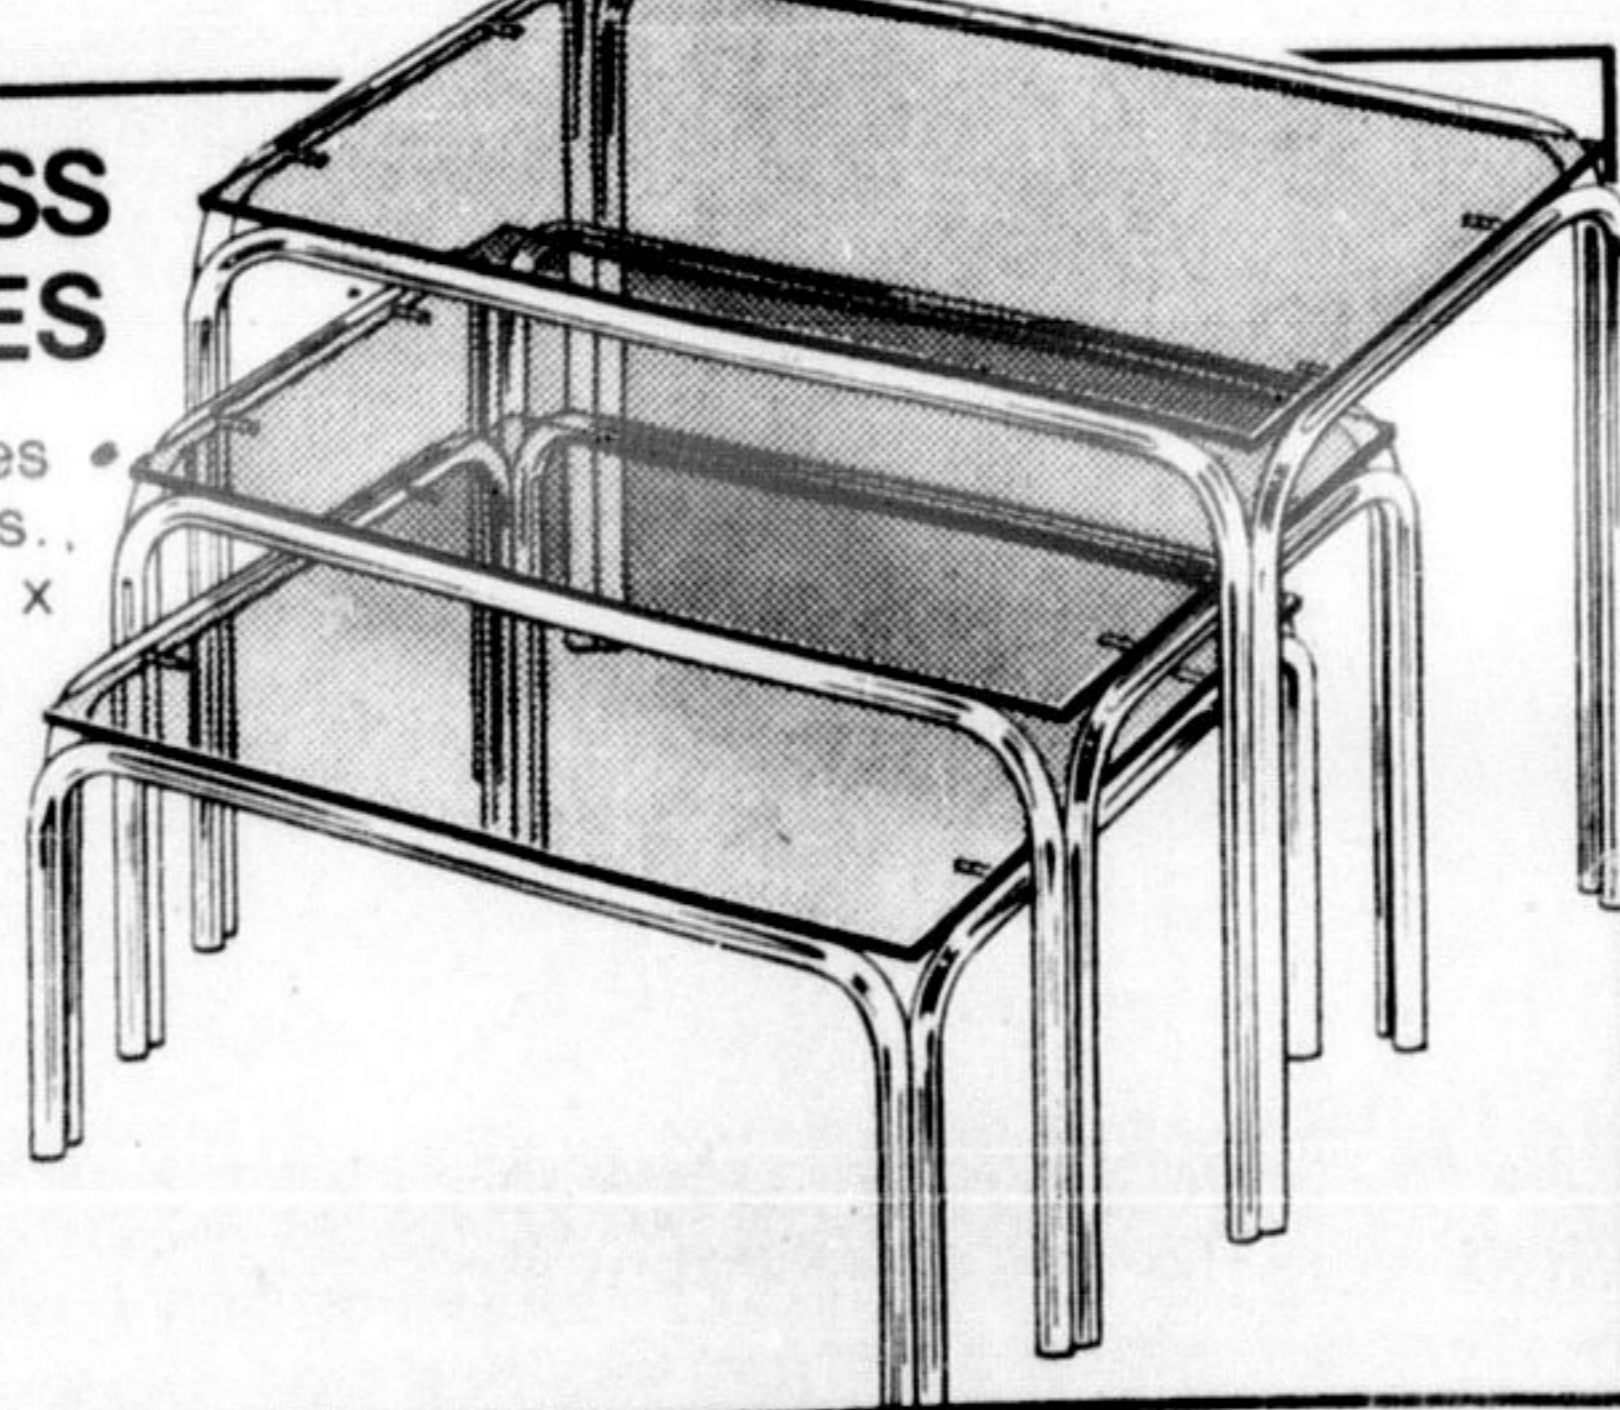

Traditional Tub Chairs

Foam padded backs with reversible foam XT-cushion seat.

Assorted Covers and colours

69⁷⁴

MILTON TIDY CAR

Preserv-A-Shine
Simonizing
Hi Gloss Polishing
Chrome Deoxidation and Polishing

Interior Shampoo
Leather Vinyl Treatment
Upholstery Waterproofing
Vinyl Roof Revitalizing

878-2500

Chargex - Master Charge

LEASING CHRYSLER PLYMOUTH PRODUCTS

CARS · TRUCKS

Popular Bank of Nova Scotia Financing
Johnson Bros. Garage
295 Main Street, Milton 878-9942