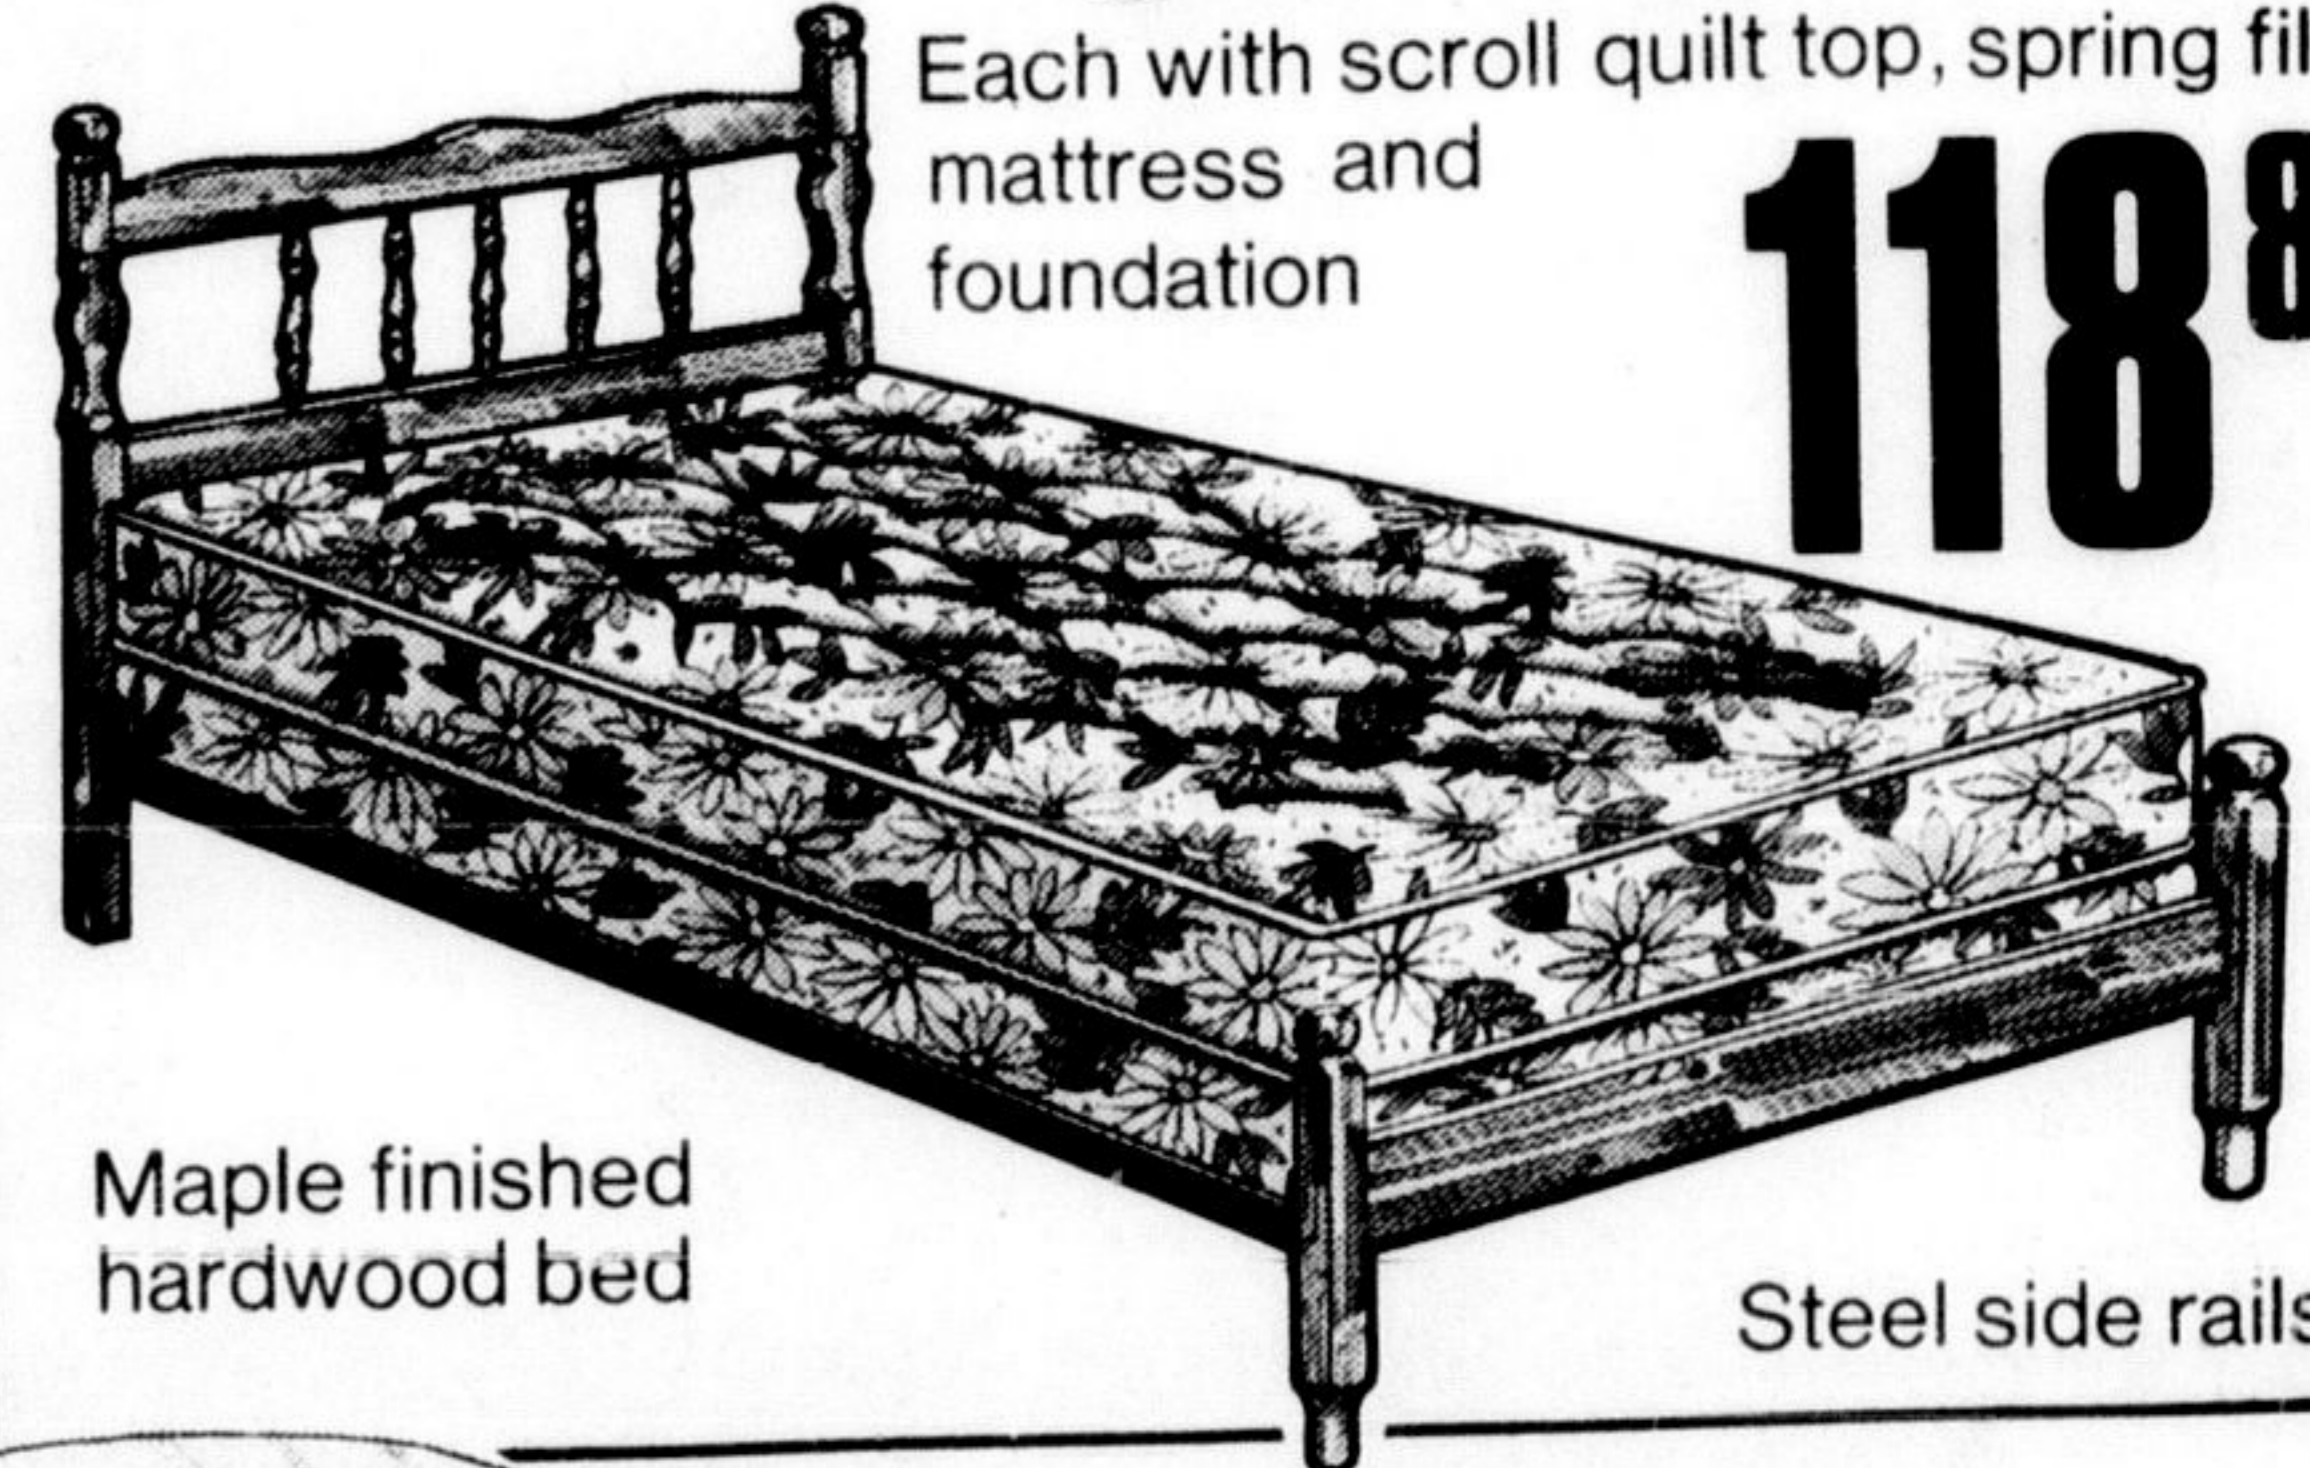

YOUR CHOICE EACH

44⁹⁷

White and gold hardwood bed

YOUR CHOICE French Provincial or Colonial 39" beds

Each with scroll quilt top, spring filled mattress and foundation

118⁸⁰ EA.

Maple finished hardwood bed

Steel side rails