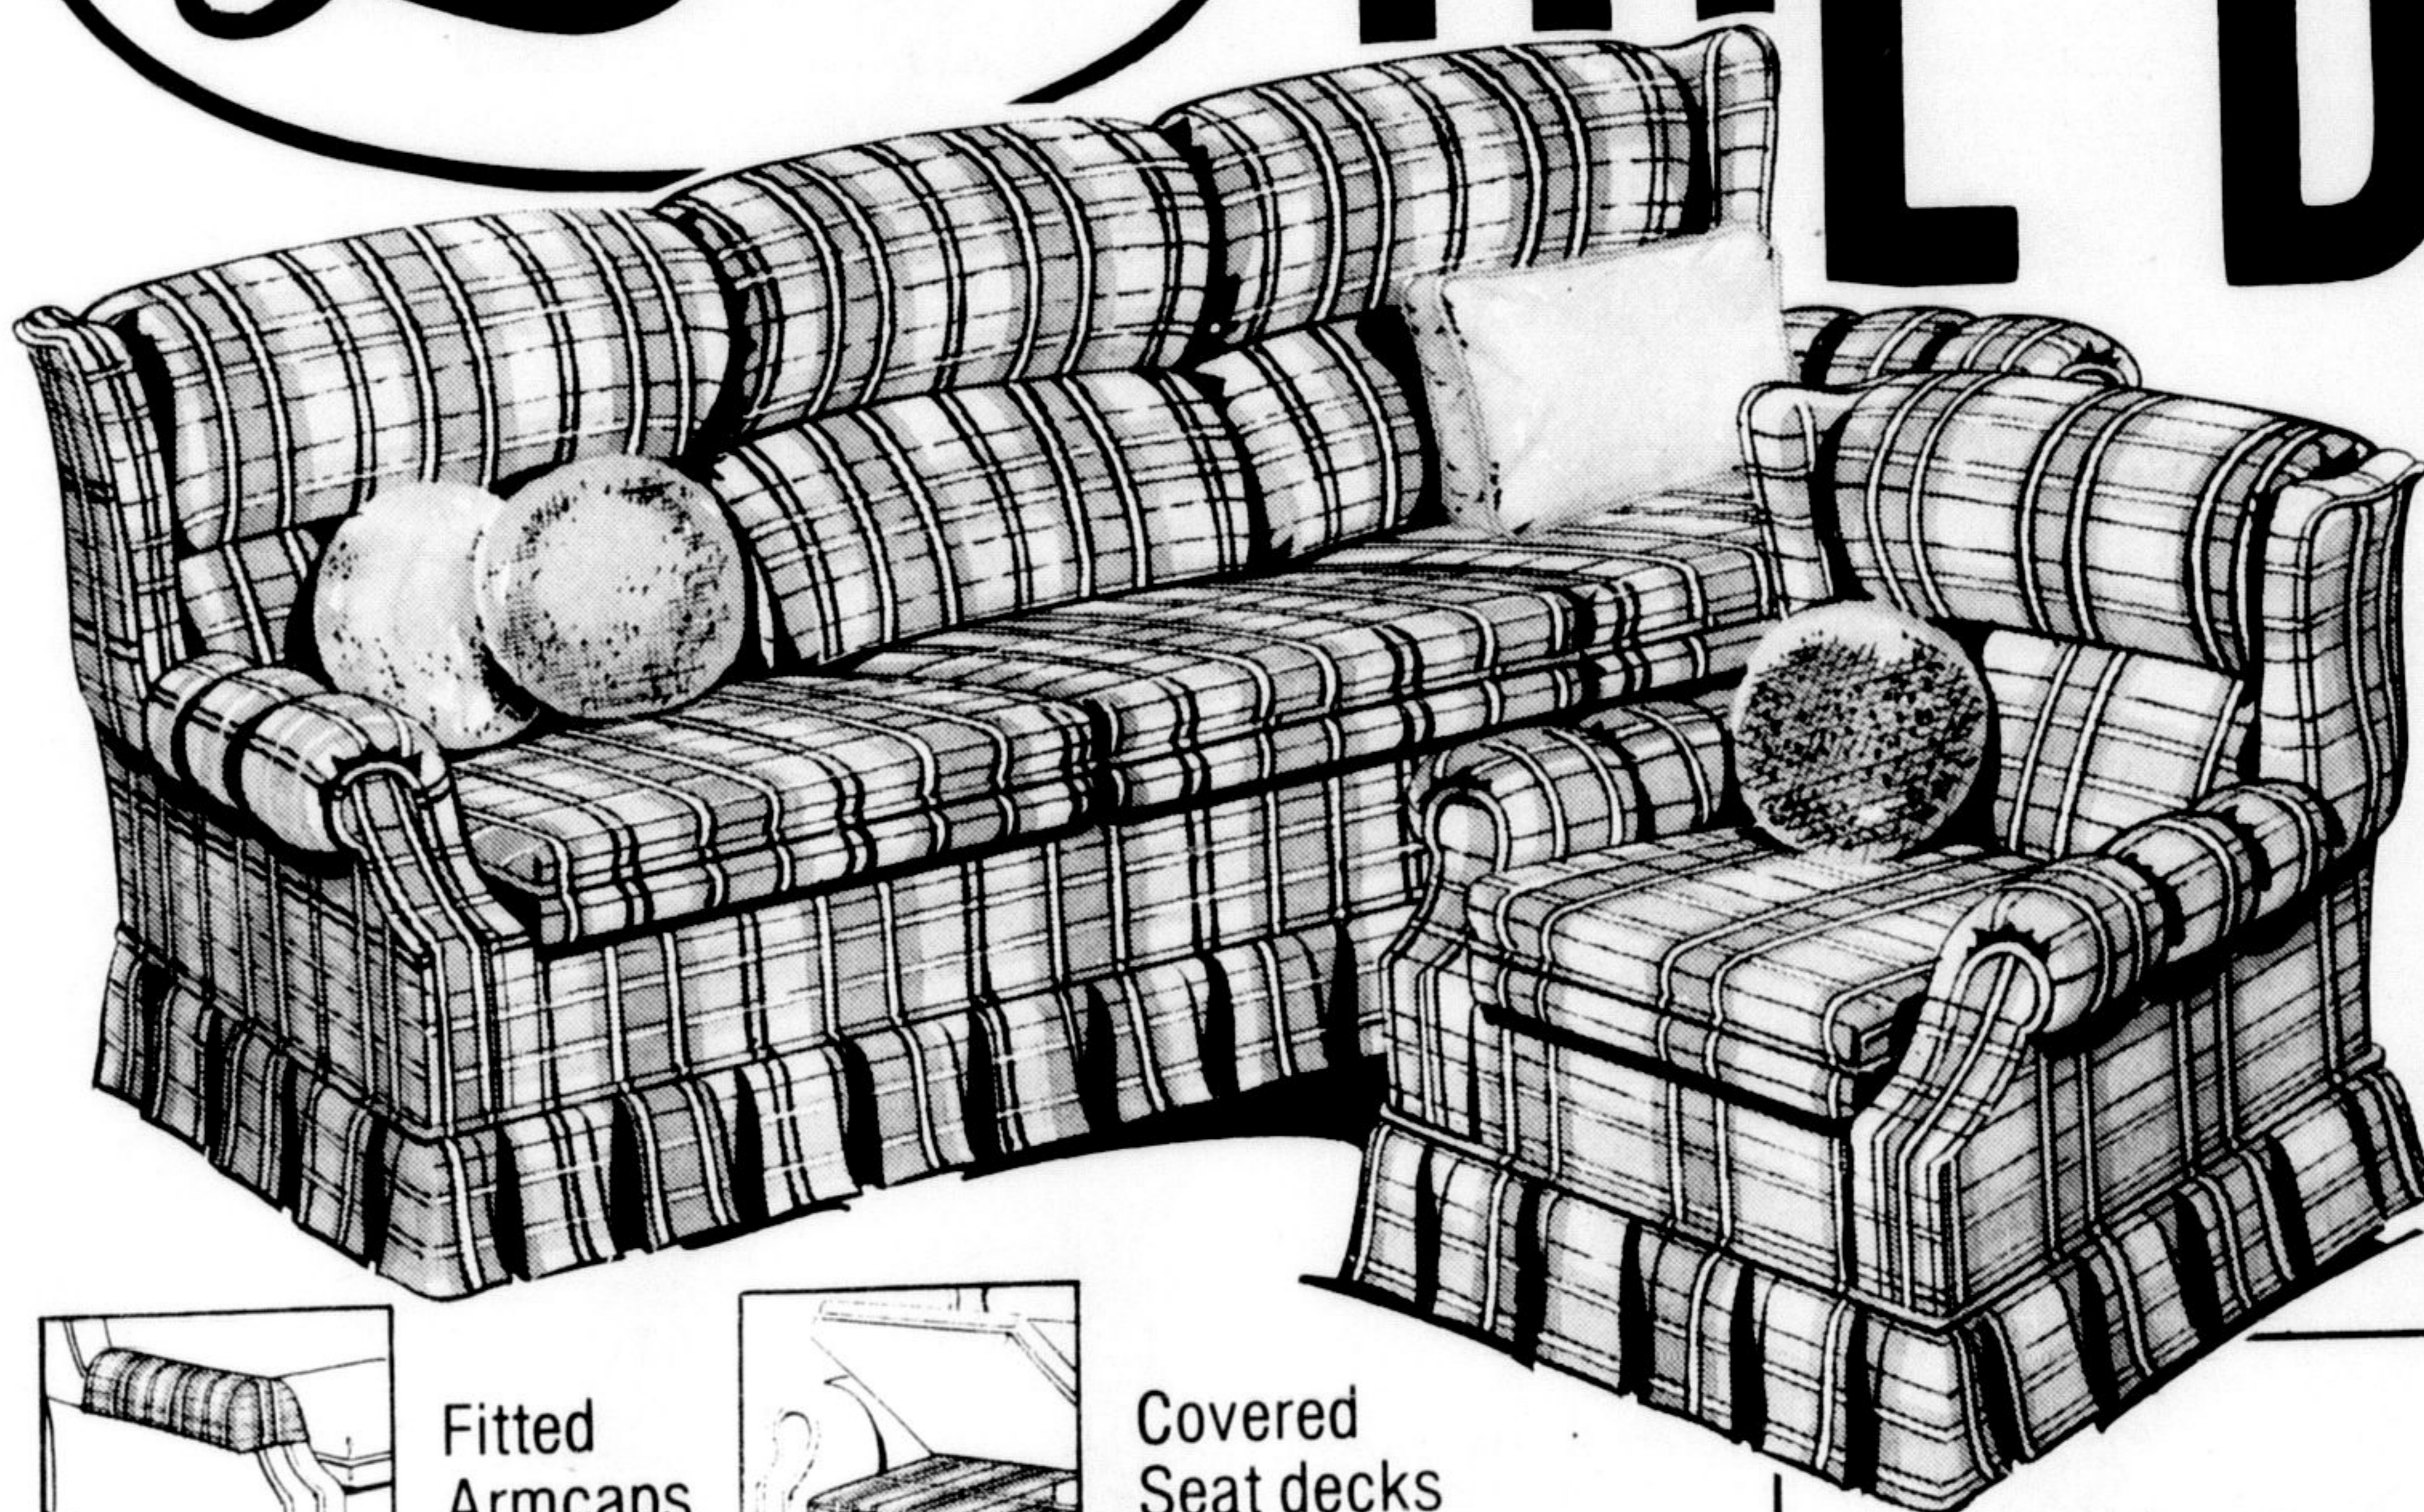

Better value . . . Selection . . . quality!

THE BEST

\$100⁰⁰ OFF
OUR REGULAR PRICE

PUB-STYLE COLONIAL SOFA & SWIVEL ROCKER
Richly textured brown and brick toned plaid olefin. Reversible 5 1/2 inch foam cushioned. Plump pub-style foam head rest and heavily padded arms.