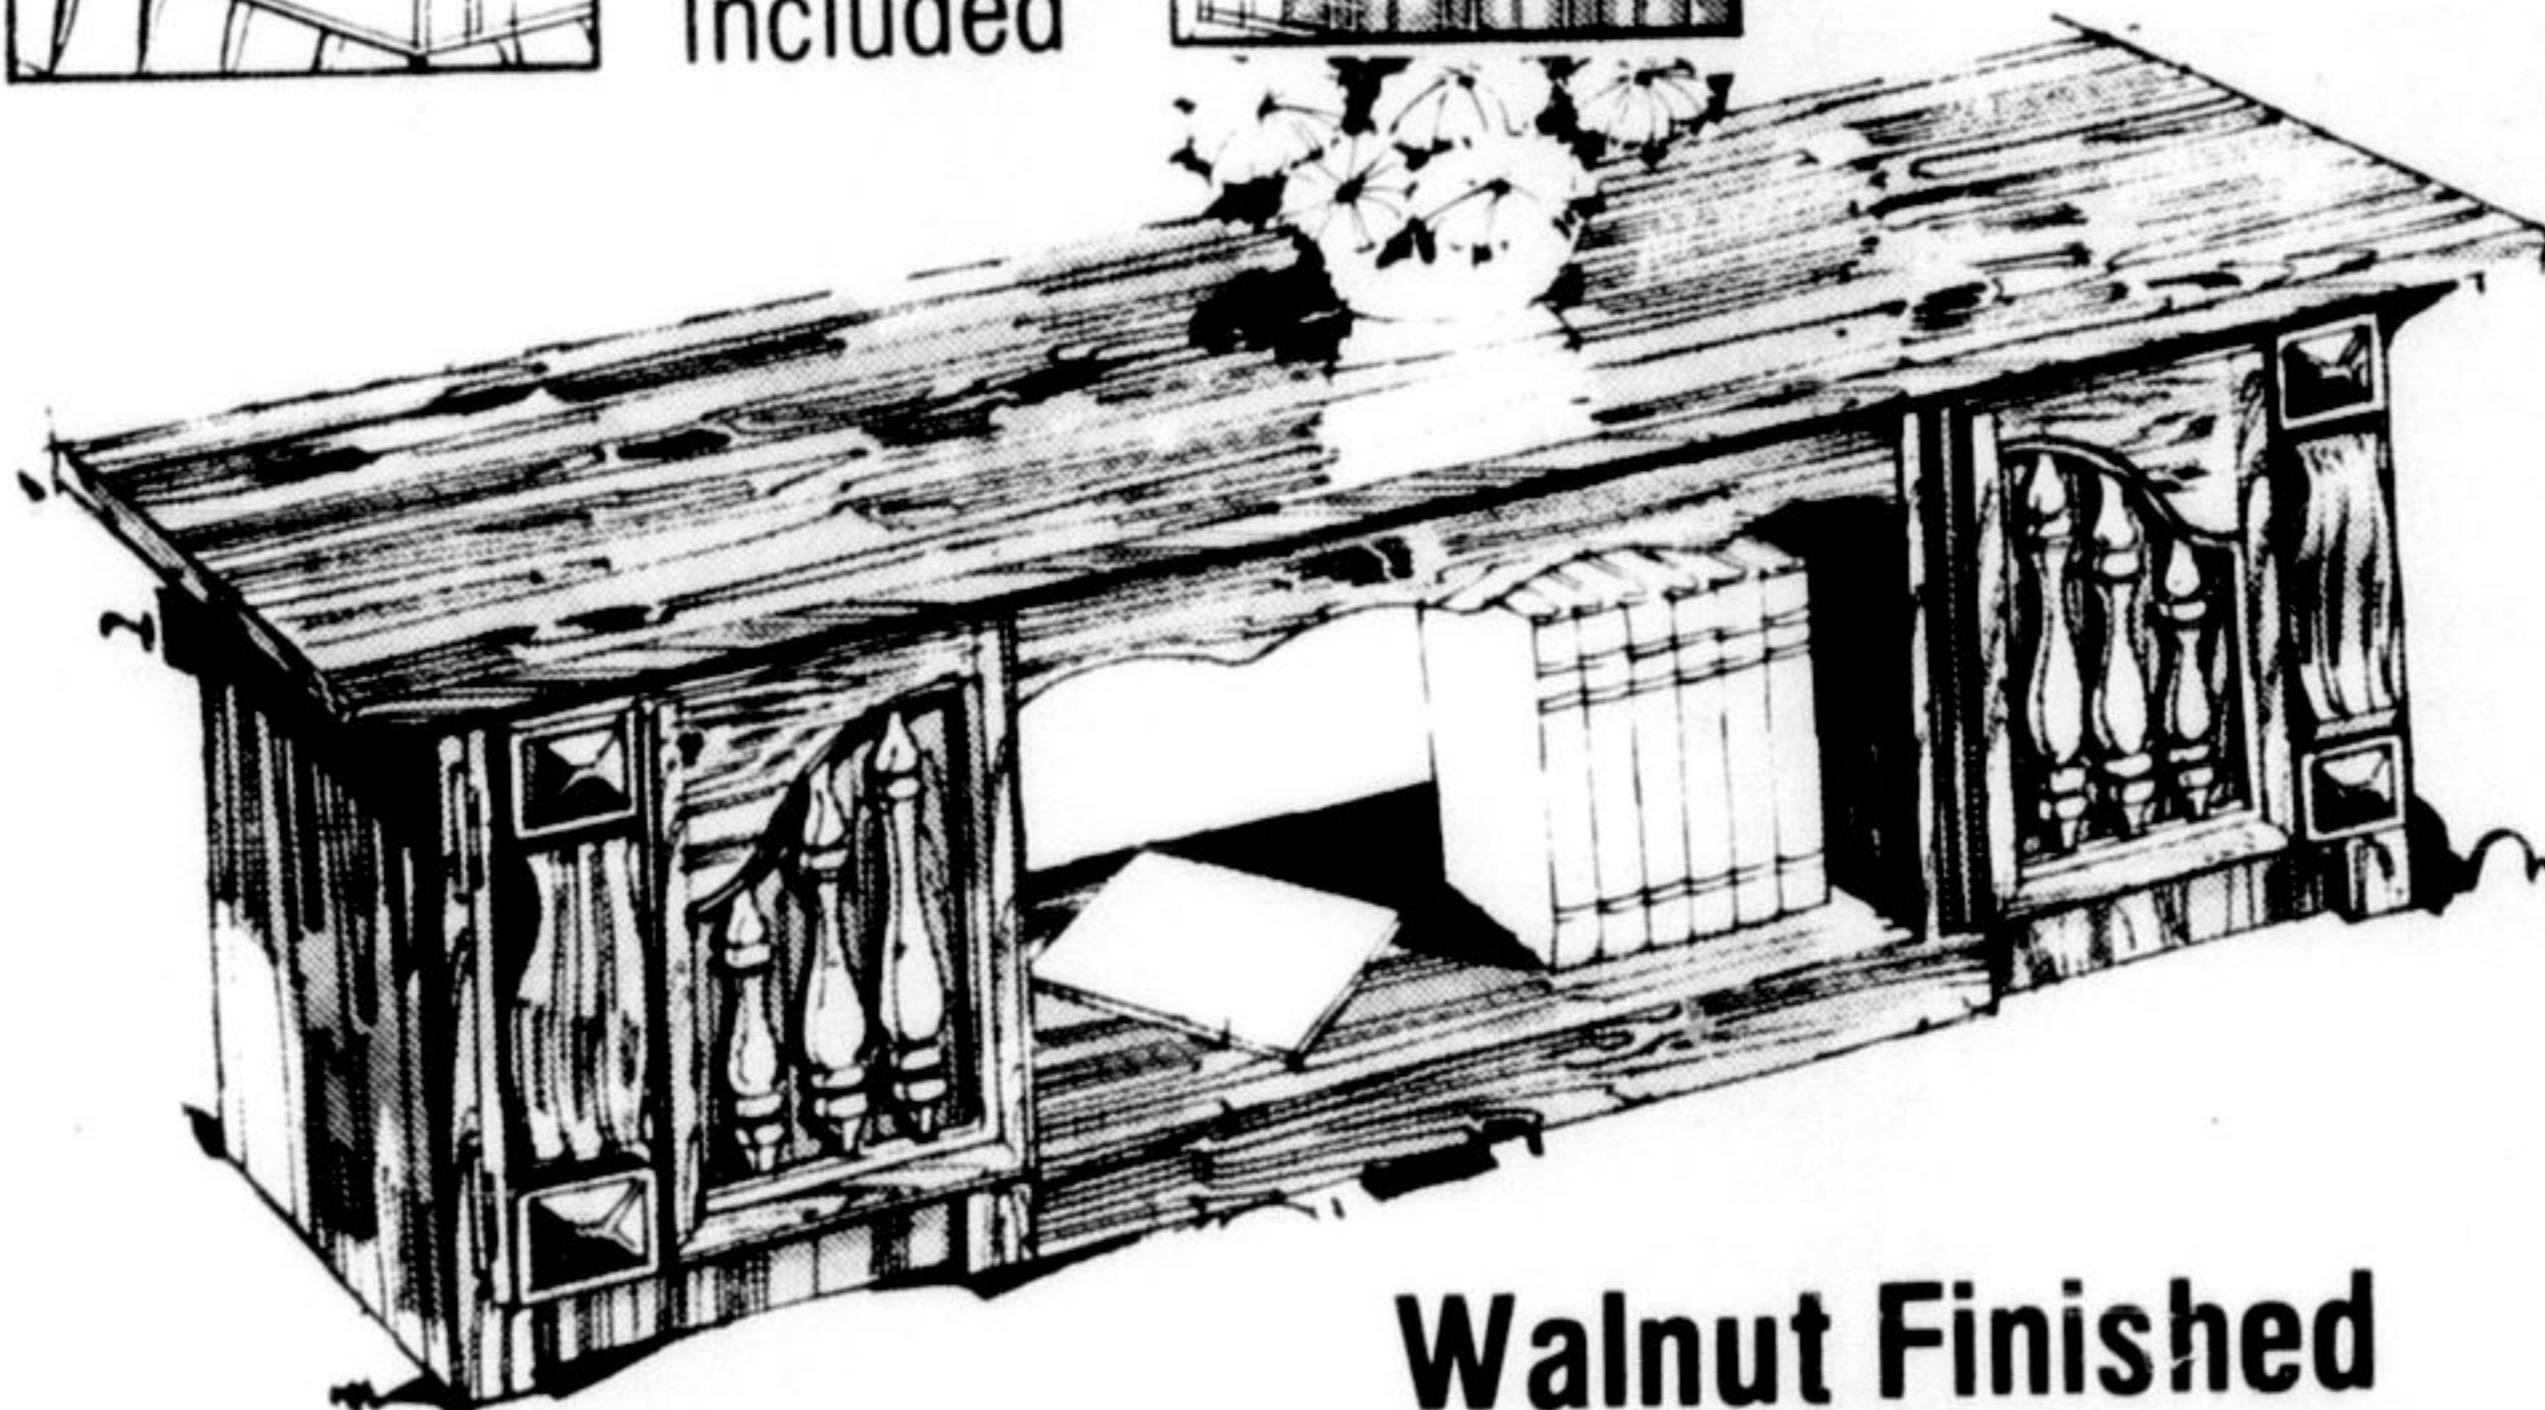

Walnut Finished TRADITIONAL TABLES

NO-Mar tops
Cocktail table with doors
52" x 20" x 16" high

Hexagon commode table with doors
23" x 23" x 20" high

YOUR CHOICE EACH

44⁹⁷

White and gold hardwood bed