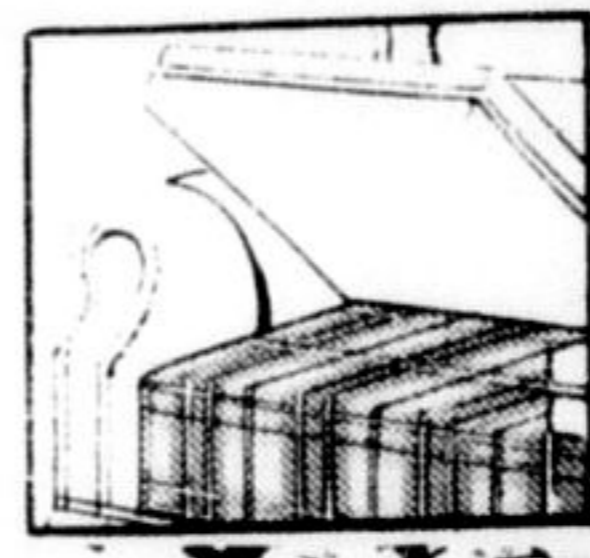

Better value . . . Selection . . . quality!

THE BEST

\$100⁰⁰ OFF
OUR REGULAR PRICE

PUB-STYLE COLONIAL SOFA & SWIVEL ROCKER
Richly textured brown and brick toned plaid olefin. Reversible 5 1/2 inch foam cushioned. Plump pub-style foam head rest and heavily padded arms.

SOFA AND SWIVEL ROCKER 472³⁸

Fitted Armcaps Included

Covered Seat decks

Walnut Finished TRADITIONAL TABLES

NO-Mar tops
Cocktail table with doors
52" x 20" x 16" high

Hexagon commode table with doors
23" x 23" x 20" high