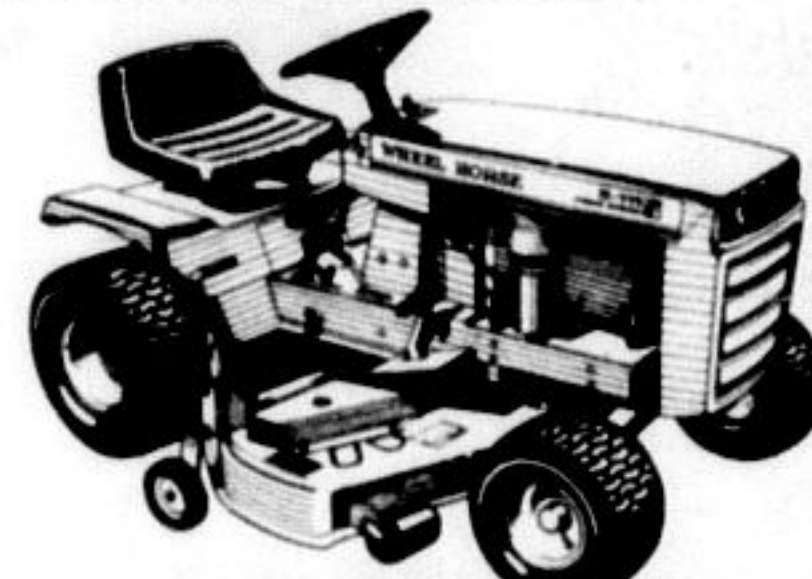

WHEEL HORSE

lawn & garden tractors

WHEEL HORSE
lawn & garden tractors

WHEEL HORSE
lawn & garden tractors

- A-51**
- 5-horsepower Briggs & Stratton engine
 - 6-speed transmission
 - Full-floating 32" side-discharge mower
 - Recessed foot well
 - Combined clutch/brake pedal

PRICE \$85900*

- A-81**
- 8-horsepower Briggs & Stratton engine
 - Electric Start
 - 6-speed transmission
 - Full-floating 36" rear-discharge mower
 - Recessed foot well
 - Combined clutch/brake pedal

PRICE \$129800*

- B-81 includes 36" Mower**
- 8-horsepower Syncro-Balanced Briggs & Stratton engine
 - 4-speed transmission
 - Turf-Saver tires
 - Optional full-floating 36" side or rear-discharge mowers available
 - Optional 42" snow blade available
 - Handles all lawn care chores

PRICE \$134900*

- B-111**
- 11-horsepower Syncro-Balanced Briggs & Stratton engine
 - 4-speed transmission
 - Extra-wide Turf-Saver tires
 - Optional full-floating 36" or 42" mowers available
 - Optional 42" snow blade available
 - Handles all lawn care chores