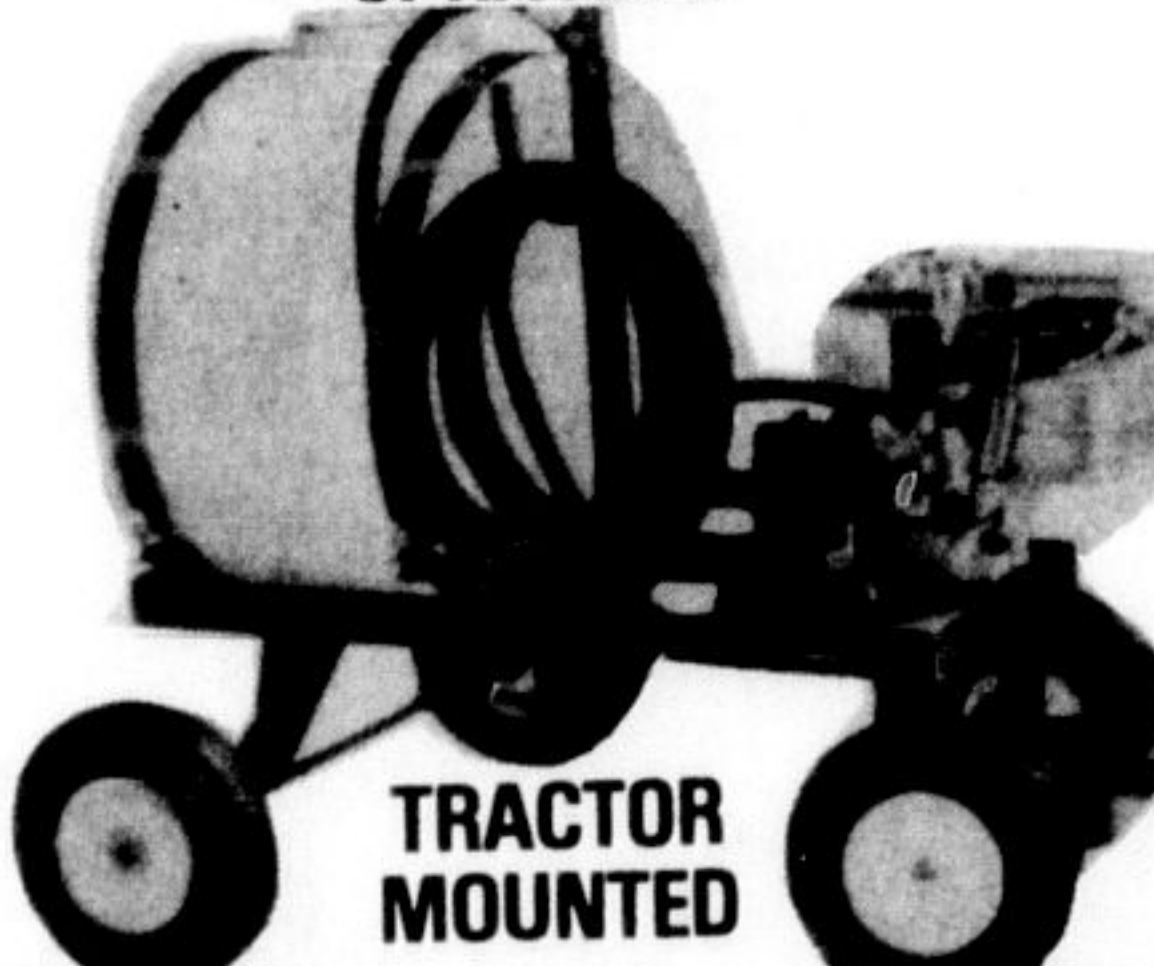

TRACTOR MOUNTED
SPRAYERS ALSO AVAILABLE

GILSON
FERTILIZER SPREADERS
the best in quality