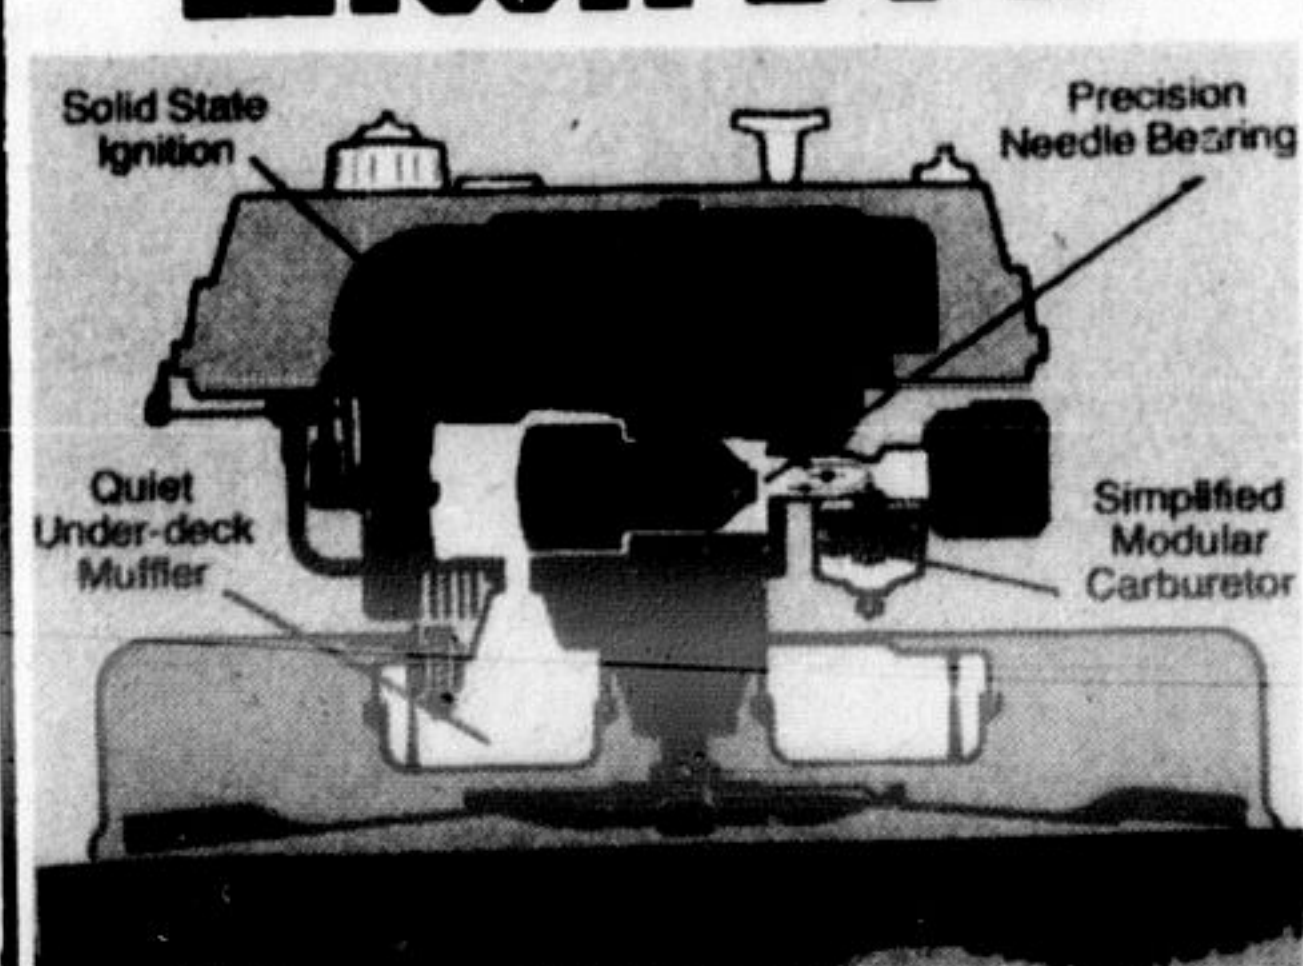

WHEN YOU BUY... A LAWN-BOY.

YOU ARE BUYING A BARGAIN FOR YEARS