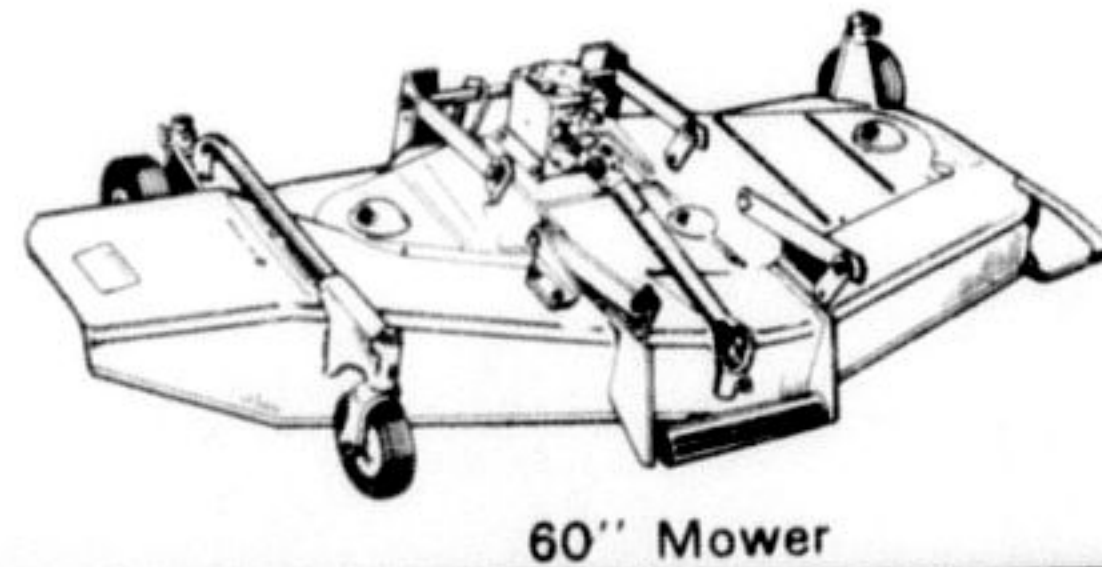

Includes 42" or 48" Mower

PRICE \$388900*

- D-200 Includes 48" Mower**
- 19.9-horsepower, twin cylinder Kohler cast iron engine
 - 8-gallon fuel tank
 - Automatic transmission
 - Hydraulic attachment lift
 - Optional Category "0" 3-point hitch and rear PTO kit available
 - Tach-A-Matic® hitch system
 - Mows, tills, moves snow and more

PRICE \$509900*

- D-250 Includes 60" Mower**
- 19.9-horsepower, 4 cylinder liquid-cooled engine
 - 10-speed transaxle with dry disc clutch
 - Dual hydraulic system
 - Rear PTO
 - Optional Category "0" 3-point hitch kit available
 - Individual wheel brakes
 - Mows, tills, moves snow and more

PRICE \$729900*

* PRICES SHOWN DO NOT INCLUDE FREIGHT — DEALER SET UP OR TAXES. Price subject to change without notice.

10 Cu. Ft. Dump Cart

60" Mower

36" Aerator

- E-141**
- Battery powered — clean, quiet, reliable
 - 8-speed transmission
 - Attachment lift
 - Tach-A-Matic® hitch system
 - Mows, moves snow and more

- E-81**
- Battery operated — clean, quiet, reliable
 - 6-speed transmission
 - Full-floating 32" side-discharge mower
 - Extra-wide Turf-Saver tires

48" Side Discharge Mower

38" Lawn Sweeper

2-Section Cultivator