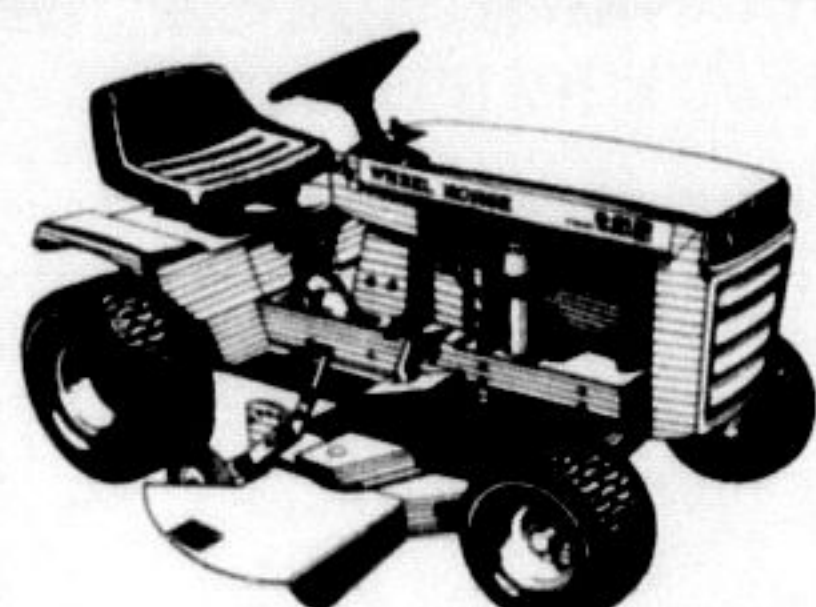

WHEEL HORSE

lawn & garden tractors

WHEEL HORSE
lawn & garden tractors

WHEEL HORSE
lawn & garden tractors

- A-51**
- 5-horsepower Briggs & Stratton engine
 - 6-speed transmission
 - Full-floating 32" side-discharge mower
 - Recessed foot well
 - Combined clutch/brake pedal

PRICE \$85900*

- A-81**
- 8-horsepower Briggs & Stratton engine
 - Electric Start
 - 6-speed transmission
 - Full-floating 36" rear-discharge mower
 - Recessed foot well
 - Combined clutch/brake pedal

PRICE \$129800*

- B-81 includes 36" Mower**
- 8-horsepower Syncro-Balanced Briggs & Stratton engine
 - 4-speed transmission
 - Turf-Saver tires
 - Optional full-floating 36" side or rear-discharge mowers available
 - Optional 42" snow blade available
 - Handles all lawn care chores

PRICE \$134900*

- B-111**
- 11-horsepower Syncro-Balanced Briggs & Stratton engine
 - 4-speed transmission
 - Extra-wide Turf-Saver tires
 - Optional full-floating 36" or 42" mowers available
 - Optional 42" snow blade available
 - Handles all lawn care chores