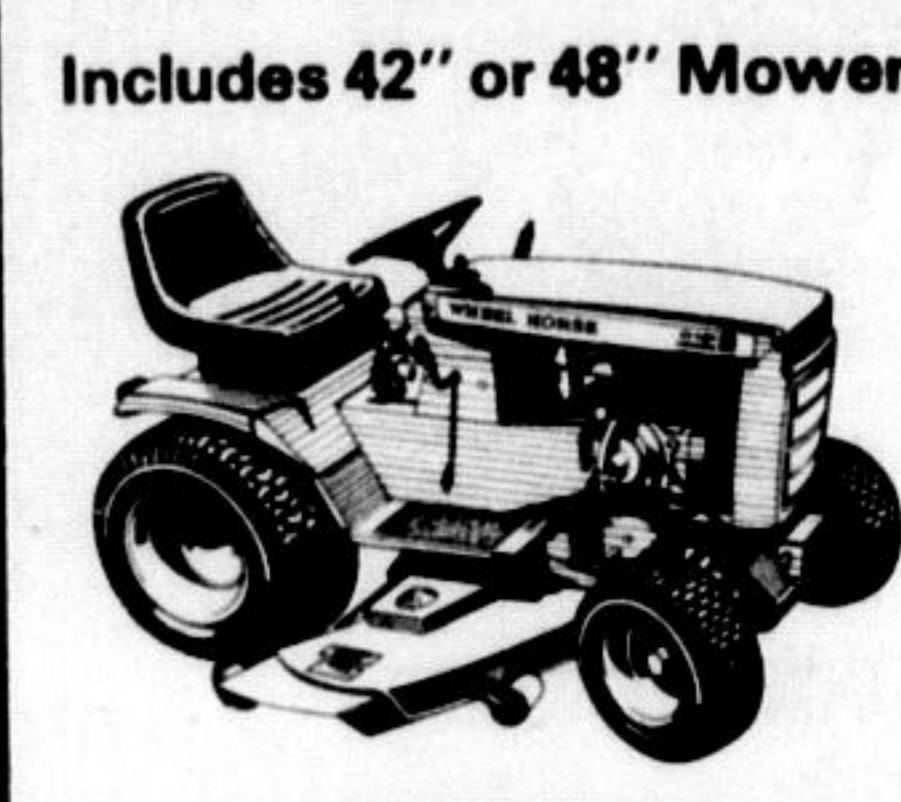

- C-101**
- 10-horsepower Kohler cast iron engine
 - 8-speed transmission
 - Attachment lift
 - Tach-A-Matic® hitch system
 - Optional 36" or 42" mowers available (side or rear-discharge)
 - Tills, moves snow and more

Includes 36" or 42" Mower

PRICE \$229900*

Includes 42" or 48" Mower

- C-121 8-speed**
- 12-horsepower Kohler cast iron engine
 - 8-speed transmission
 - Attachment lift
 - Tach-A-Matic® hitch system
 - Optional 36", 42" and 48" mowers available
 - Tills, moves snow and more

PRICE \$265600*

- C-121 Automatic**
- 12-horsepower Kohler cast iron engine
 - Automatic transmission
 - Attachment lift
 - Tach-A-Matic® hitch system
 - Optional 36", 42" and 48" mowers available
 - Tills, moves snow and more