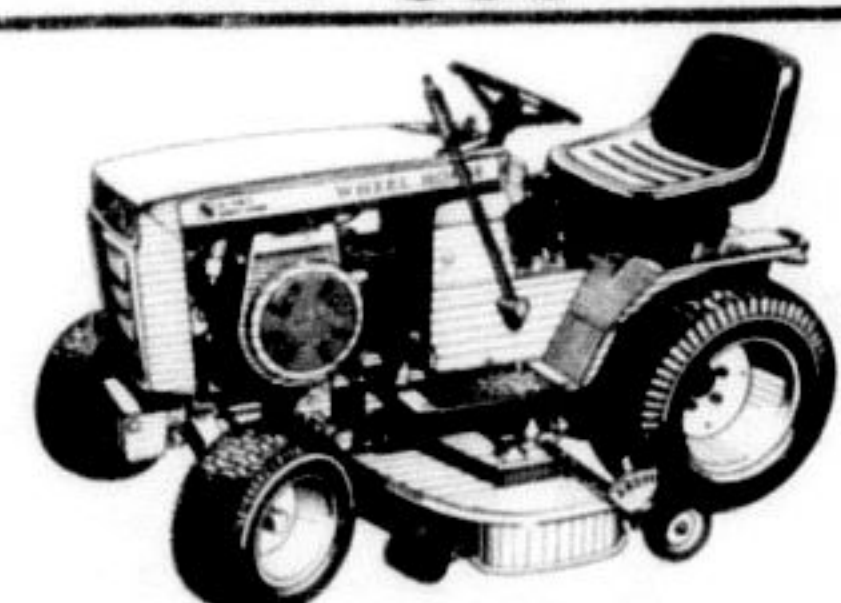

Includes 36" or 42" Mower

PRICE \$229900*

Includes 42" or 48" Mower

- C-121 8-speed**
- 12-horsepower Kohler cast iron engine
 - 8-speed transmission
 - Attachment lift
 - Tach-A-Matic® hitch system
 - Optional 36", 42" and 48" mowers available
 - Tills, moves snow and more

PRICE \$265600*

- C-121 Automatic**
- 12-horsepower Kohler cast iron engine
 - Automatic transmission
 - Attachment lift
 - Tach-A-Matic® hitch system
 - Optional 36", 42" and 48" mowers available
 - Tills, moves snow and more

Includes 42" or 48" Mower

PRICE \$296700*

Includes 42" or 48" Mower

- C-141 8-speed**
- 14-horsepower Kohler cast iron engine
 - 8-speed transmission
 - Attachment lift
 - Tach-A-Matic® hitch system
 - Optional 36", 42" and 48" mowers available
 - Tills, moves snow and more