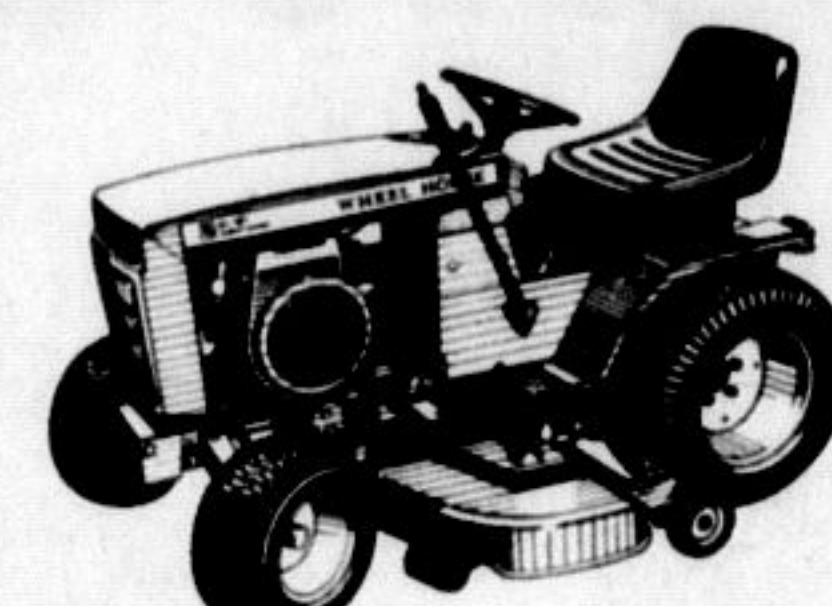

PRICE \$134900*

- B-111**
- 11-horsepower Syncro-Balanced Briggs & Stratton engine
 - 4-speed transmission
 - Extra-wide Turf-Saver tires
 - Optional full-floating 36" or 42" mowers available
 - Optional 42" snow blade available
 - Handles all lawn care chores

PRICE \$149900*

Includes 36" or 42" Mower

- C-81**
- 8-horsepower Kohler cast iron engine
 - 8-speed transmission
 - Attachment lift
 - Tach-A-Matic® hitch system
 - Mows, tills, moves snow and more

PRICE \$192400*

- C-101**
- 10-horsepower Kohler cast iron engine
 - 8-speed transmission
 - Attachment lift
 - Tach-A-Matic® hitch system
 - Optional 36" or 42" mowers available (side or rear-discharge)
 - Tills, moves snow and more

Includes 36" or 42" Mower

PRICE \$229900*

Includes 42" or 48" Mower

- C-121 8-speed**
- 12-horsepower Kohler cast iron engine
 - 8-speed transmission
 - Attachment lift
 - Tach-A-Matic® hitch system
 - Optional 36", 42" and 48" mowers available
 - Tills, moves snow and more