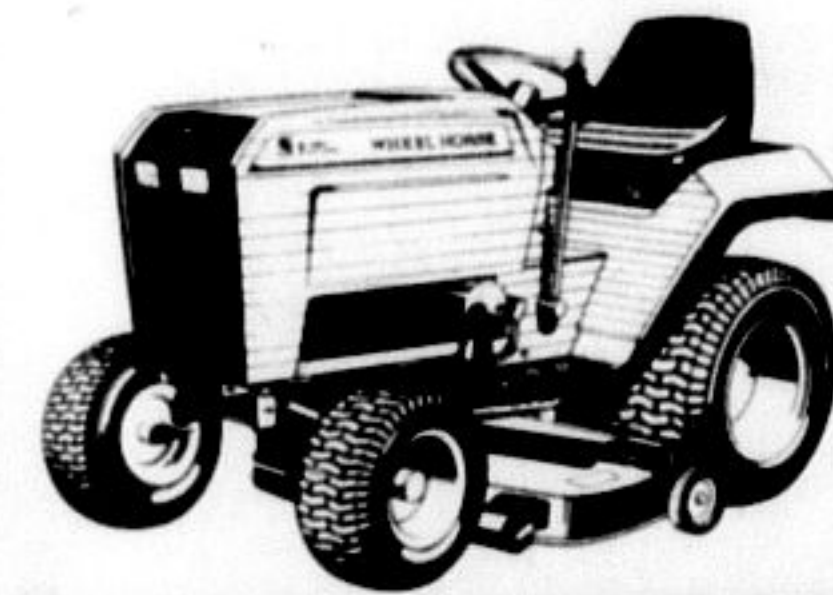

PRICE \$509900*

- D-250 Includes 60" Mower**
- 19.9-horsepower, 4 cylinder liquid-cooled engine
 - 10-speed transaxle with dry disc clutch
 - Dual hydraulic system
 - Rear PTO
 - Optional Category "0" 3-point hitch kit available
 - Individual wheel brakes
 - Mows, tills, moves snow and more

PRICE \$729900*

* PRICES SHOWN DO NOT INCLUDE FREIGHT — DEALER SET UP OR TAXES. Price subject to change without notice.

10 Cu. Ft. Dump Cart

60" Mower

36" Aerator

- E-141**
- Battery powered — clean, quiet, reliable
 - 8-speed transmission
 - Attachment lift
 - Tach-A-Matic® hitch system
 - Mows, moves snow and more

- E-81**
- Battery operated — clean, quiet, reliable
 - 6-speed transmission
 - Full-floating 32" side-discharge mower
 - Extra-wide Turf-Saver tires

48" Side Discharge Mower

38" Lawn Sweeper

2-Section Cultivator