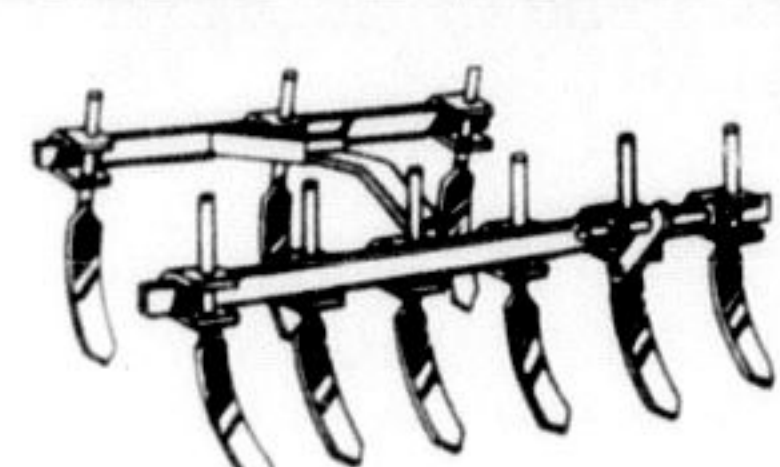

PRICE \$729900*

* PRICES SHOWN DO NOT INCLUDE FREIGHT — DEALER SET UP OR TAXES. Price subject to change without notice.

10 Cu. Ft. Dump Cart

60" Mower

36" Aerator

- E-141**
- Battery powered — clean, quiet, reliable
 - 8-speed transmission
 - Attachment lift
 - Tach-A-Matic® hitch system
 - Mows, moves snow and more

- E-81**
- Battery operated — clean, quiet, reliable
 - 6-speed transmission
 - Full-floating 32" side-discharge mower
 - Extra-wide Turf-Saver tires

48" Side Discharge Mower

38" Lawn Sweeper

2-Section Cultivator