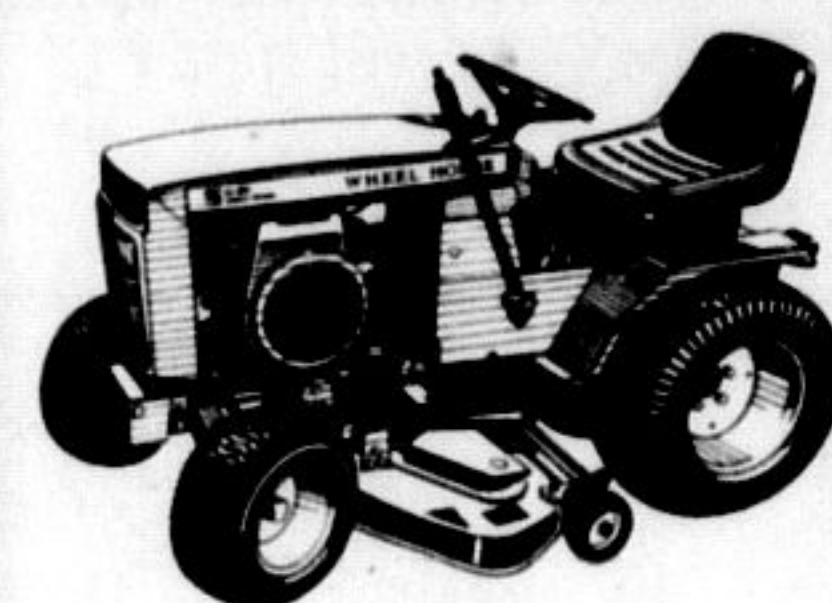

Includes 36" or 42" Mower

1. **C-81**
- 8-horsepower Kohler cast iron engine
  - 8-speed transmission
  - Attachment lift
  - Tach-A-Matic® hitch system
  - Mows, tills, moves snow and more

PRICE $192400*

1. **C-101**
- 10-horsepower Kohler cast iron engine
  - 8-speed transmission
  - Attachment lift
  - Tach-A-Matic® hitch system
  - Optional 36" or 42" mowers available (side or rear-discharge)
  - Tills, moves snow and more