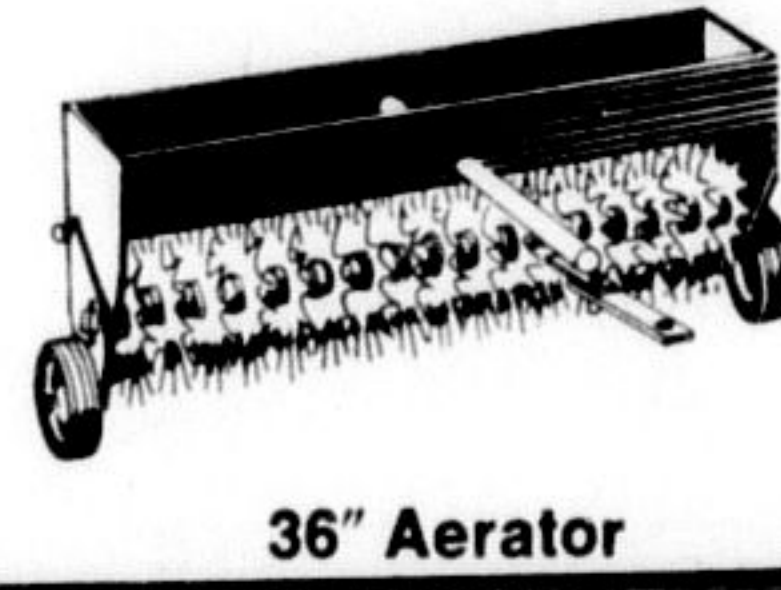

PRICE \$729900*

* PRICES SHOWN DO NOT INCLUDE FREIGHT — DEALER SET UP OR TAXES. Price subject to change without notice.

10 Cu. Ft. Dump Cart

60" Mower

36" Aerator

- E-141**
- Battery powered — clean, quiet, reliable
 - 8-speed transmission
 - Attachment lift
 - Tach-A-Matic® hitch system
 - Mows, moves snow and more

- E-81**
- Battery operated — clean, quiet, reliable
 - 6-speed transmission
 - Full-floating 32" side-discharge mower
 - Extra-wide Turf-Saver tires

48" Side Discharge Mower

38" Lawn Sweeper

2-Section Cultivator