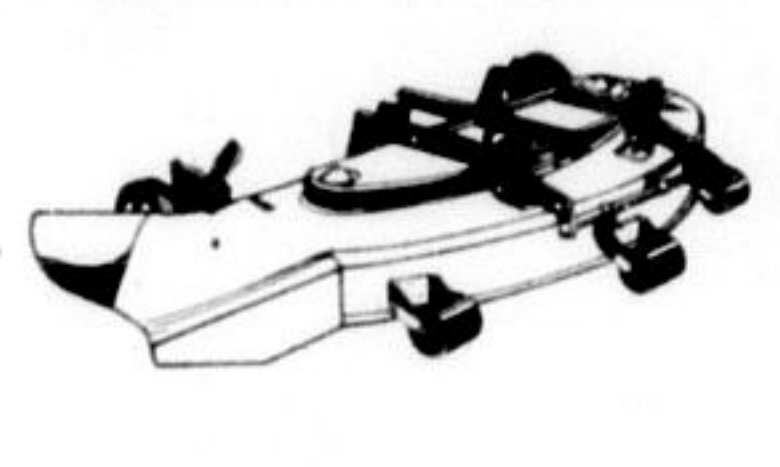

- E-81**
- Battery operated — clean, quiet, reliable
 - 6-speed transmission
 - Full-floating 32" side-discharge mower
 - Extra-wide Turf-Saver tires

48" Side Discharge Mower

38" Lawn Sweeper

2-Section Cultivator

42" Side Discharge Mower

50" PTO Driven Tiller

48" Snow Thrower

36" Tiller

Power Lawn Vacuum

36" Lawn Roller

WE ARE AUTHORIZED SALES AND SERVICE AGENCIES FOR THE FOLLOWING:

Yes we carry the complete line of Weed Eater lawn care products 7 models to choose from...