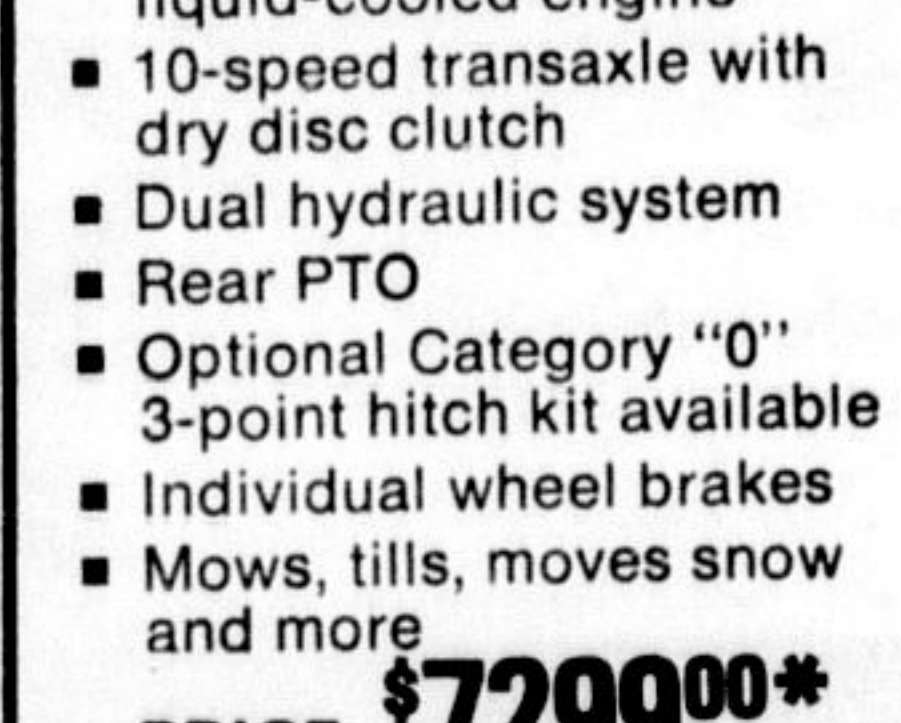

PRICE $729900*

* PRICES SHOWN DO NOT INCLUDE FREIGHT — DEALER SET UP OR TAXES. Price subject to change without notice.