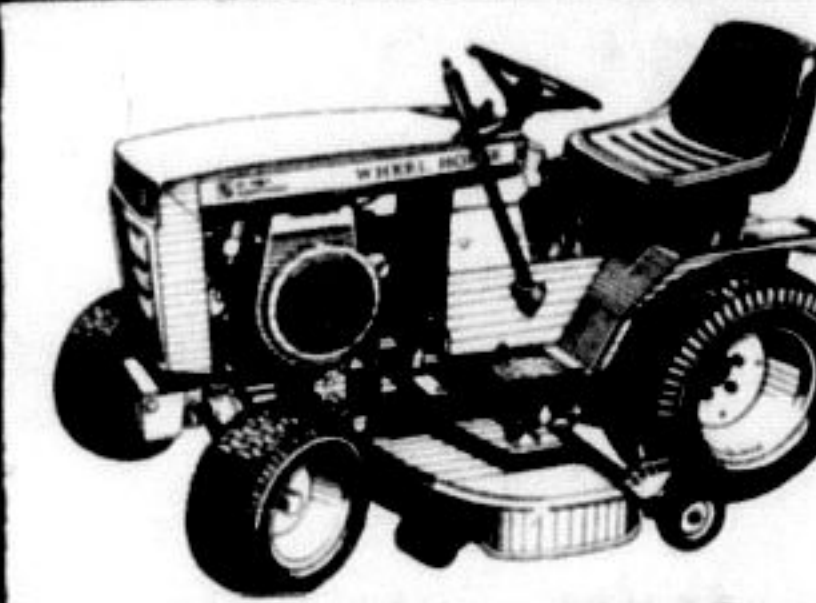

PRICE \$265600*

- C-121 Automatic**
- 12-horsepower Kohler cast iron engine
 - Automatic transmission
 - Attachment lift
 - Tach-A-Matic® hitch system
 - Optional 36", 42" and 48" mowers available
 - Tills, moves snow and more

Includes 42" or 48" Mower

PRICE \$296700*

Includes 42" or 48" Mower

- C-141 8-speed**
- 14-horsepower Kohler cast iron engine
 - 8-speed transmission
 - Attachment lift
 - Tach-A-Matic® hitch system
 - Optional 36", 42" and 48" mowers available
 - Tills, moves snow and more

PRICE \$293200*

- C-141 Automatic**
- 14-horsepower Kohler cast iron engine
 - Automatic transmission
 - Hydraulic attachment lift
 - Tach-A-Matic® hitch system
 - Optional 36", 42" and 48" mowers available
 - Tills, moves snow and more

Includes 42" or 48" Mower

PRICE \$330500*

Includes 42" or 48" Mower

- C-161 8-speed**
- 16-horsepower Kohler cast iron engine
 - 8-speed transmission
 - Attachment lift
 - Tach-A-Matic® hitch system
 - Optional 36", 42" and 48" mowers available
 - Tills, moves snow and more