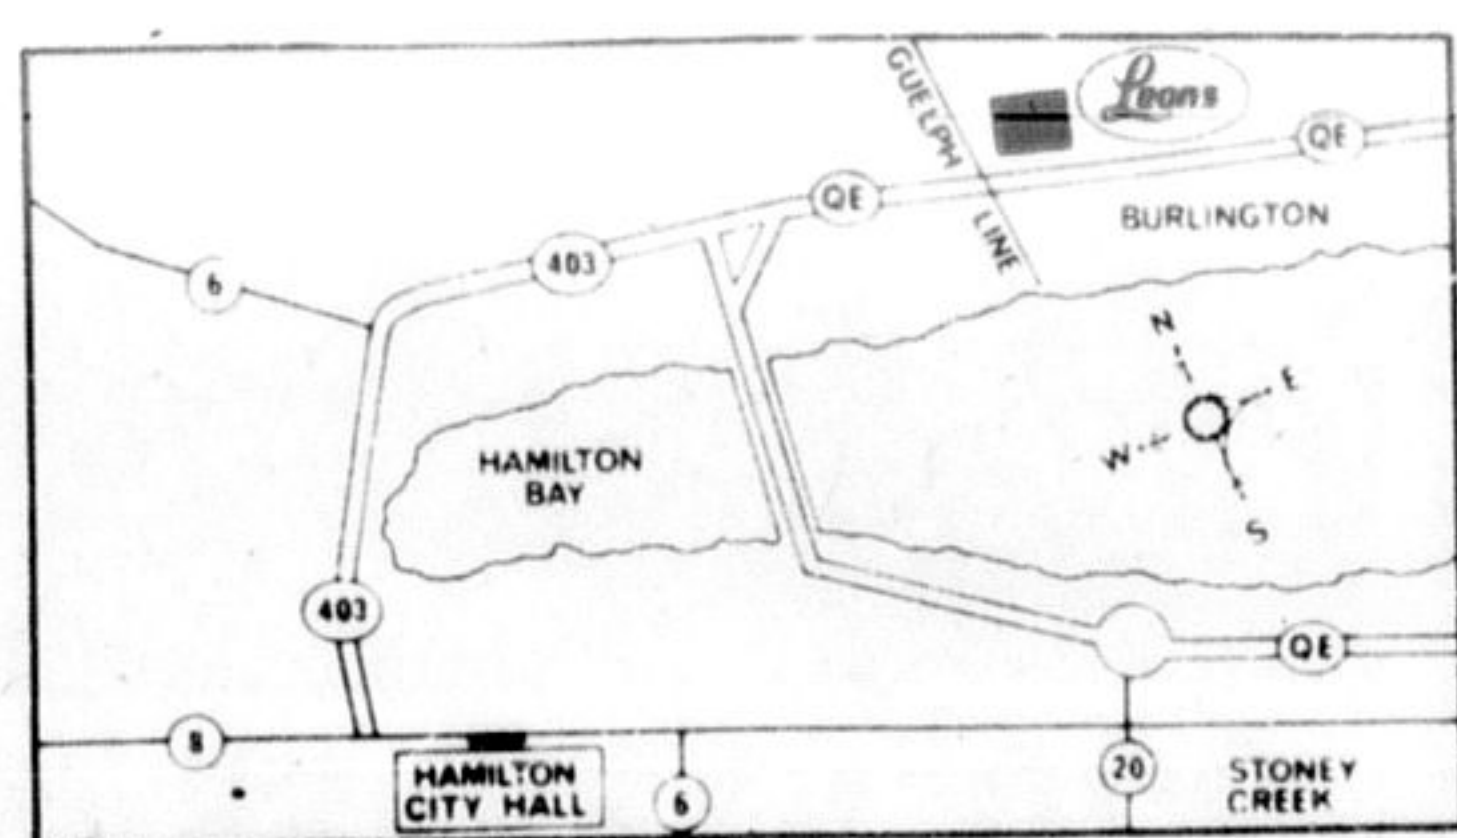

STANDARD DIVISION  
*House of Braemore*  
**\$476<sup>59</sup>**

**Nobody offers better value than Leon's**

On-the-spot pick-up...delivery extra within 48 hours

3167 North Service Road, Burlington  
at Q.E.W. and Guelph Line Interchange  
OPEN Daily 9 a.m. to 6 p.m.  
Thursday and Friday to 9 p.m.