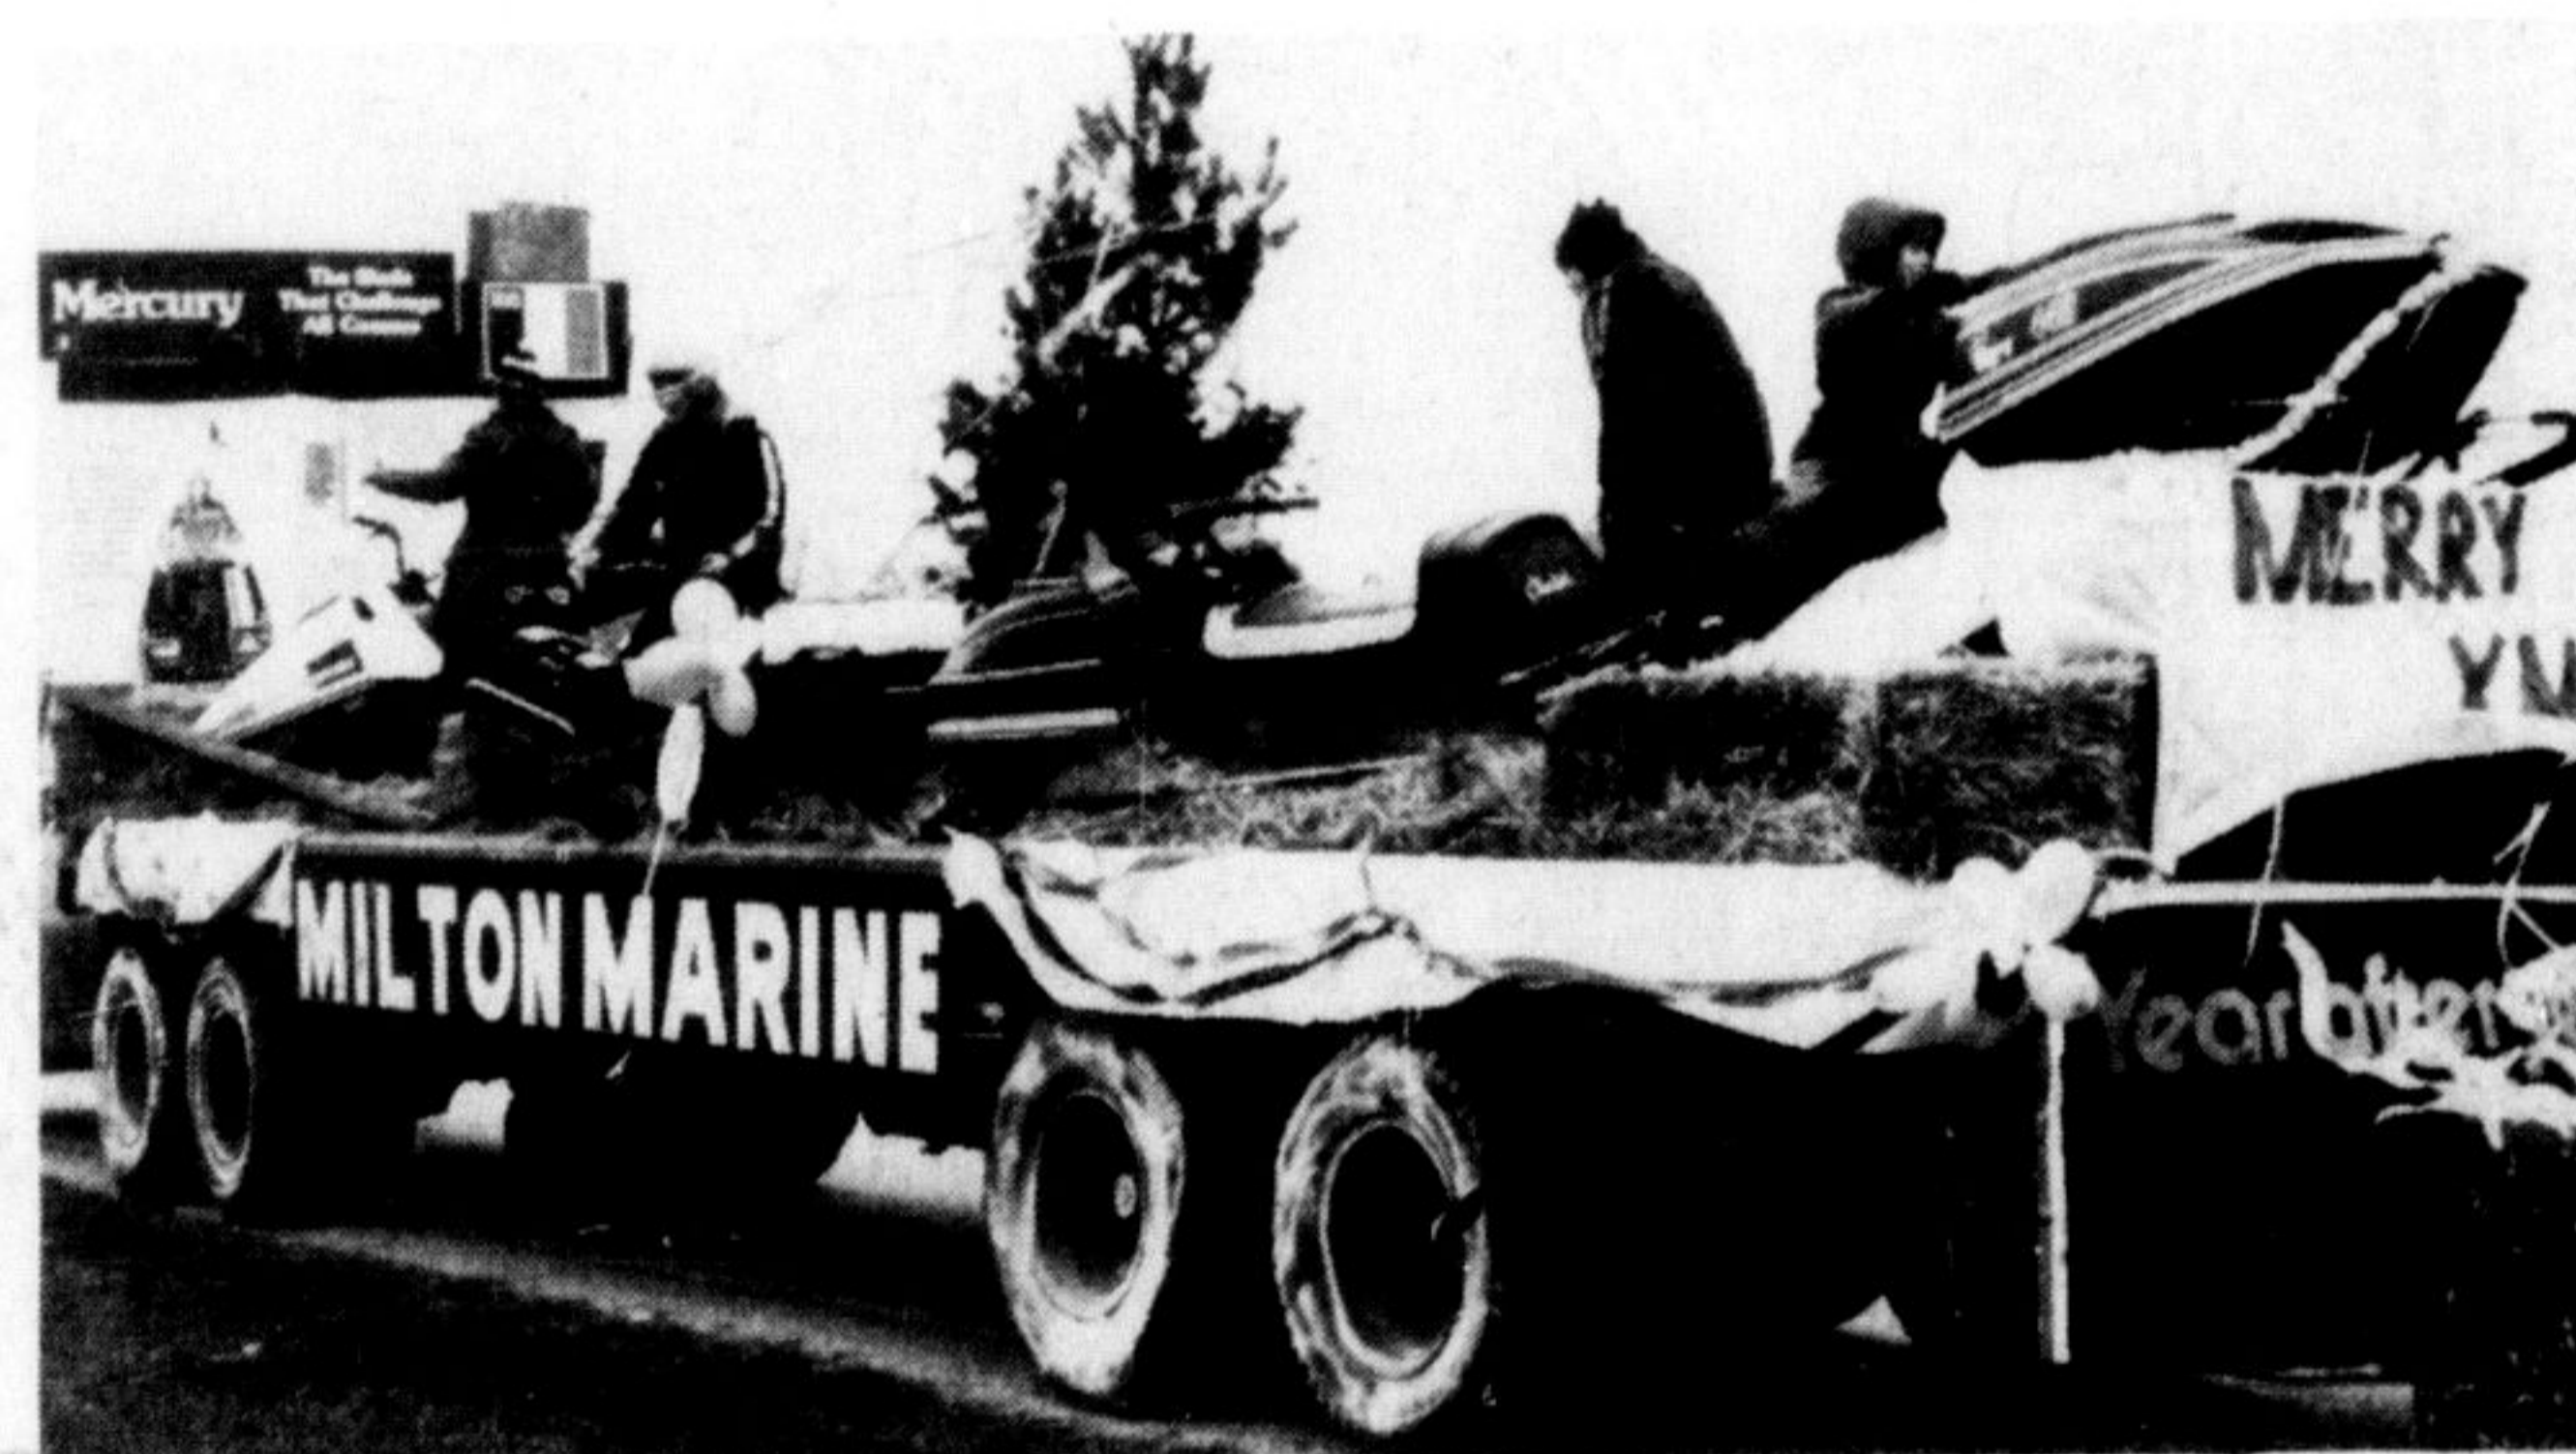

## Christmas

HO HO HO chuckled Santa as he and Milt the Snowman greeted well wishers who thronged the route of the Saturday parade. Milt walked the route but Santa was firmly ensconced on a rubber tired, horse drawn sleigh that was equipped for Milton's pre-snowfall days. An estimated 5,000 to 8,000 lined the two mile parade route for the event.

SENATORS' PAGES Drum and Bugle Corps, the junior edition of the Senators from Brampton, walked their second parade of the day to add the zest of music to the arrival of Santa in Milton. Crowds lined much of the route for the 48 entries in the parade that included nearly 800 people.

SNOWMOBILES were featured on the float of Milton Marine with a prominently displayed greeting for a Merry Christmas season for all the parade spectators.

CLOWNS not only handed out candy, they also did an important clean-up job after the horses in the parade. Here two intent "specialists" are alert for action.