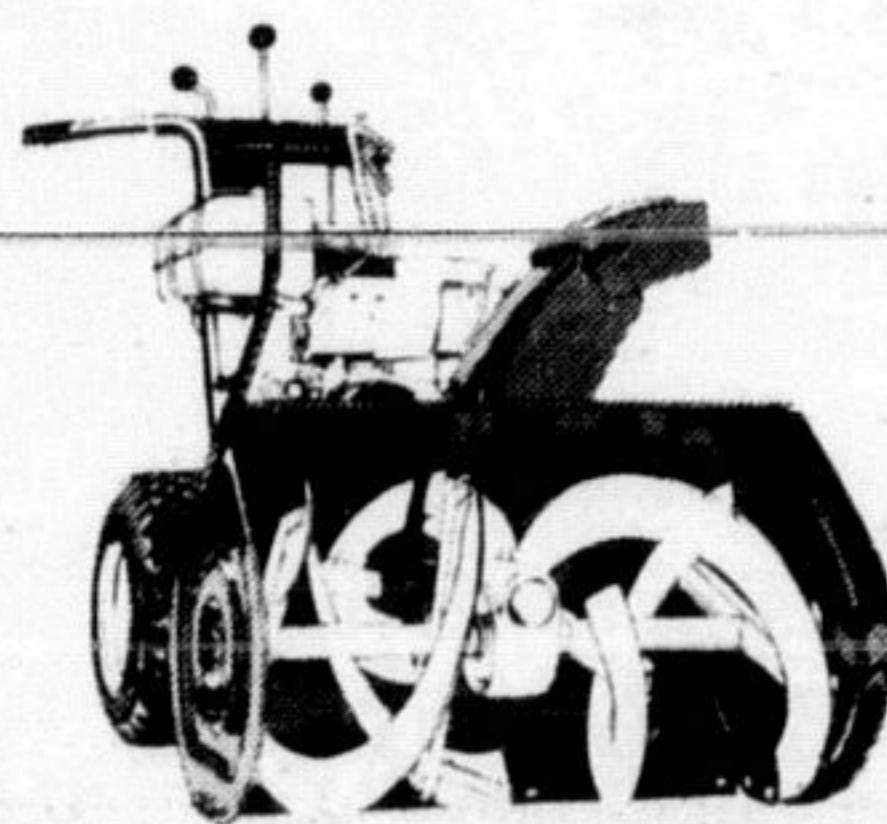

Nothing runs
like a Deere

John Deere Snow Blowers

- Get good traction to clear walks and drive-ways fast.
- Clear a 26-in. path with 5- and 7-hp blowers, or a 32-in. path with 8-hp.

ARNOLD'S LAWN & GARDEN CENTRE
HWY. 26 SOUTH AT DERRY RD. MILTON 878-5063