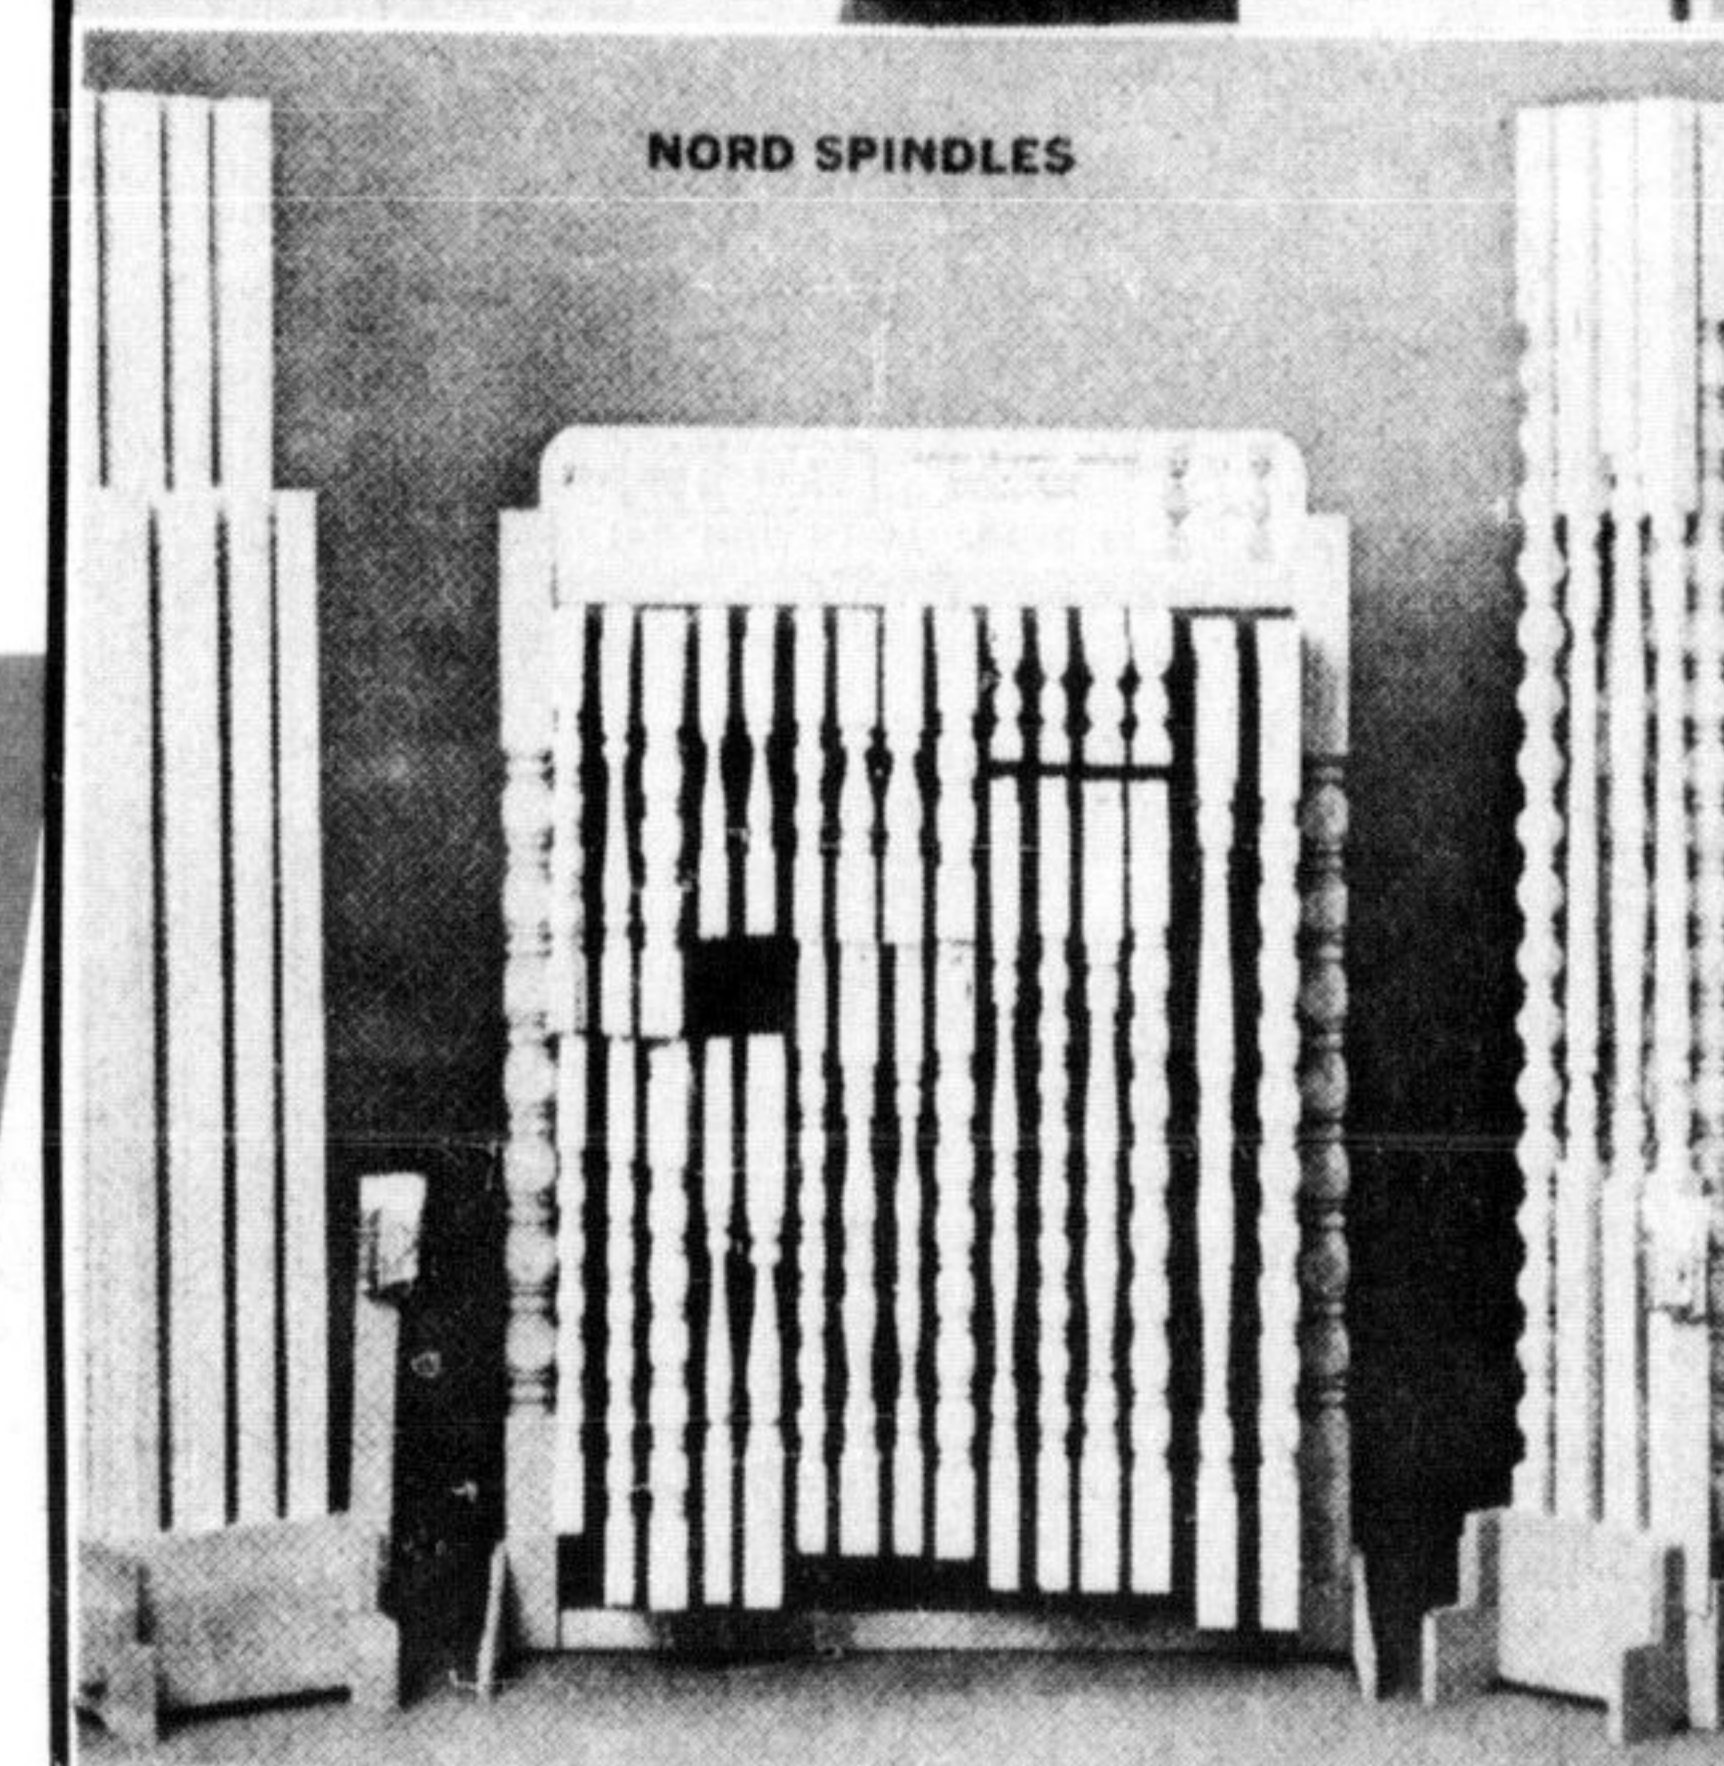

CARVED NYLON

Rubber backed • cut & fit

NOW ONLY 4.77

WHILE STOCK LASTS

SQ. YD.

Reg. advertised by a leading Canadian Retailer at $6.99 Yd.

OZITE

FAMOUS
INDOOR-OUTDOOR

CARPET Compare at 4.95

ONLY 2.77

SQ. YD.

SHAG

BRIGHT NYLON
RUBBER BACKED

Great do-it yourself carpet

CHOOSE
FROM
3 COLORS

6.77

COMPARE AT $6.95

SQ. YD.

**ALL PRICES
IN EFFECT
FOR 7 DAYS**

FREE ESTIMATES: . . . Whether building a home • adding a room • finishing a rec. room • building a garage, yes even if it's just putting in a shelf or two . . . Bring in your plans • ideas • your list of materials. We'll take time to exchange ideas, itemize and total your cost, with no obligation to you . . .

**FREE
DELIVERY**