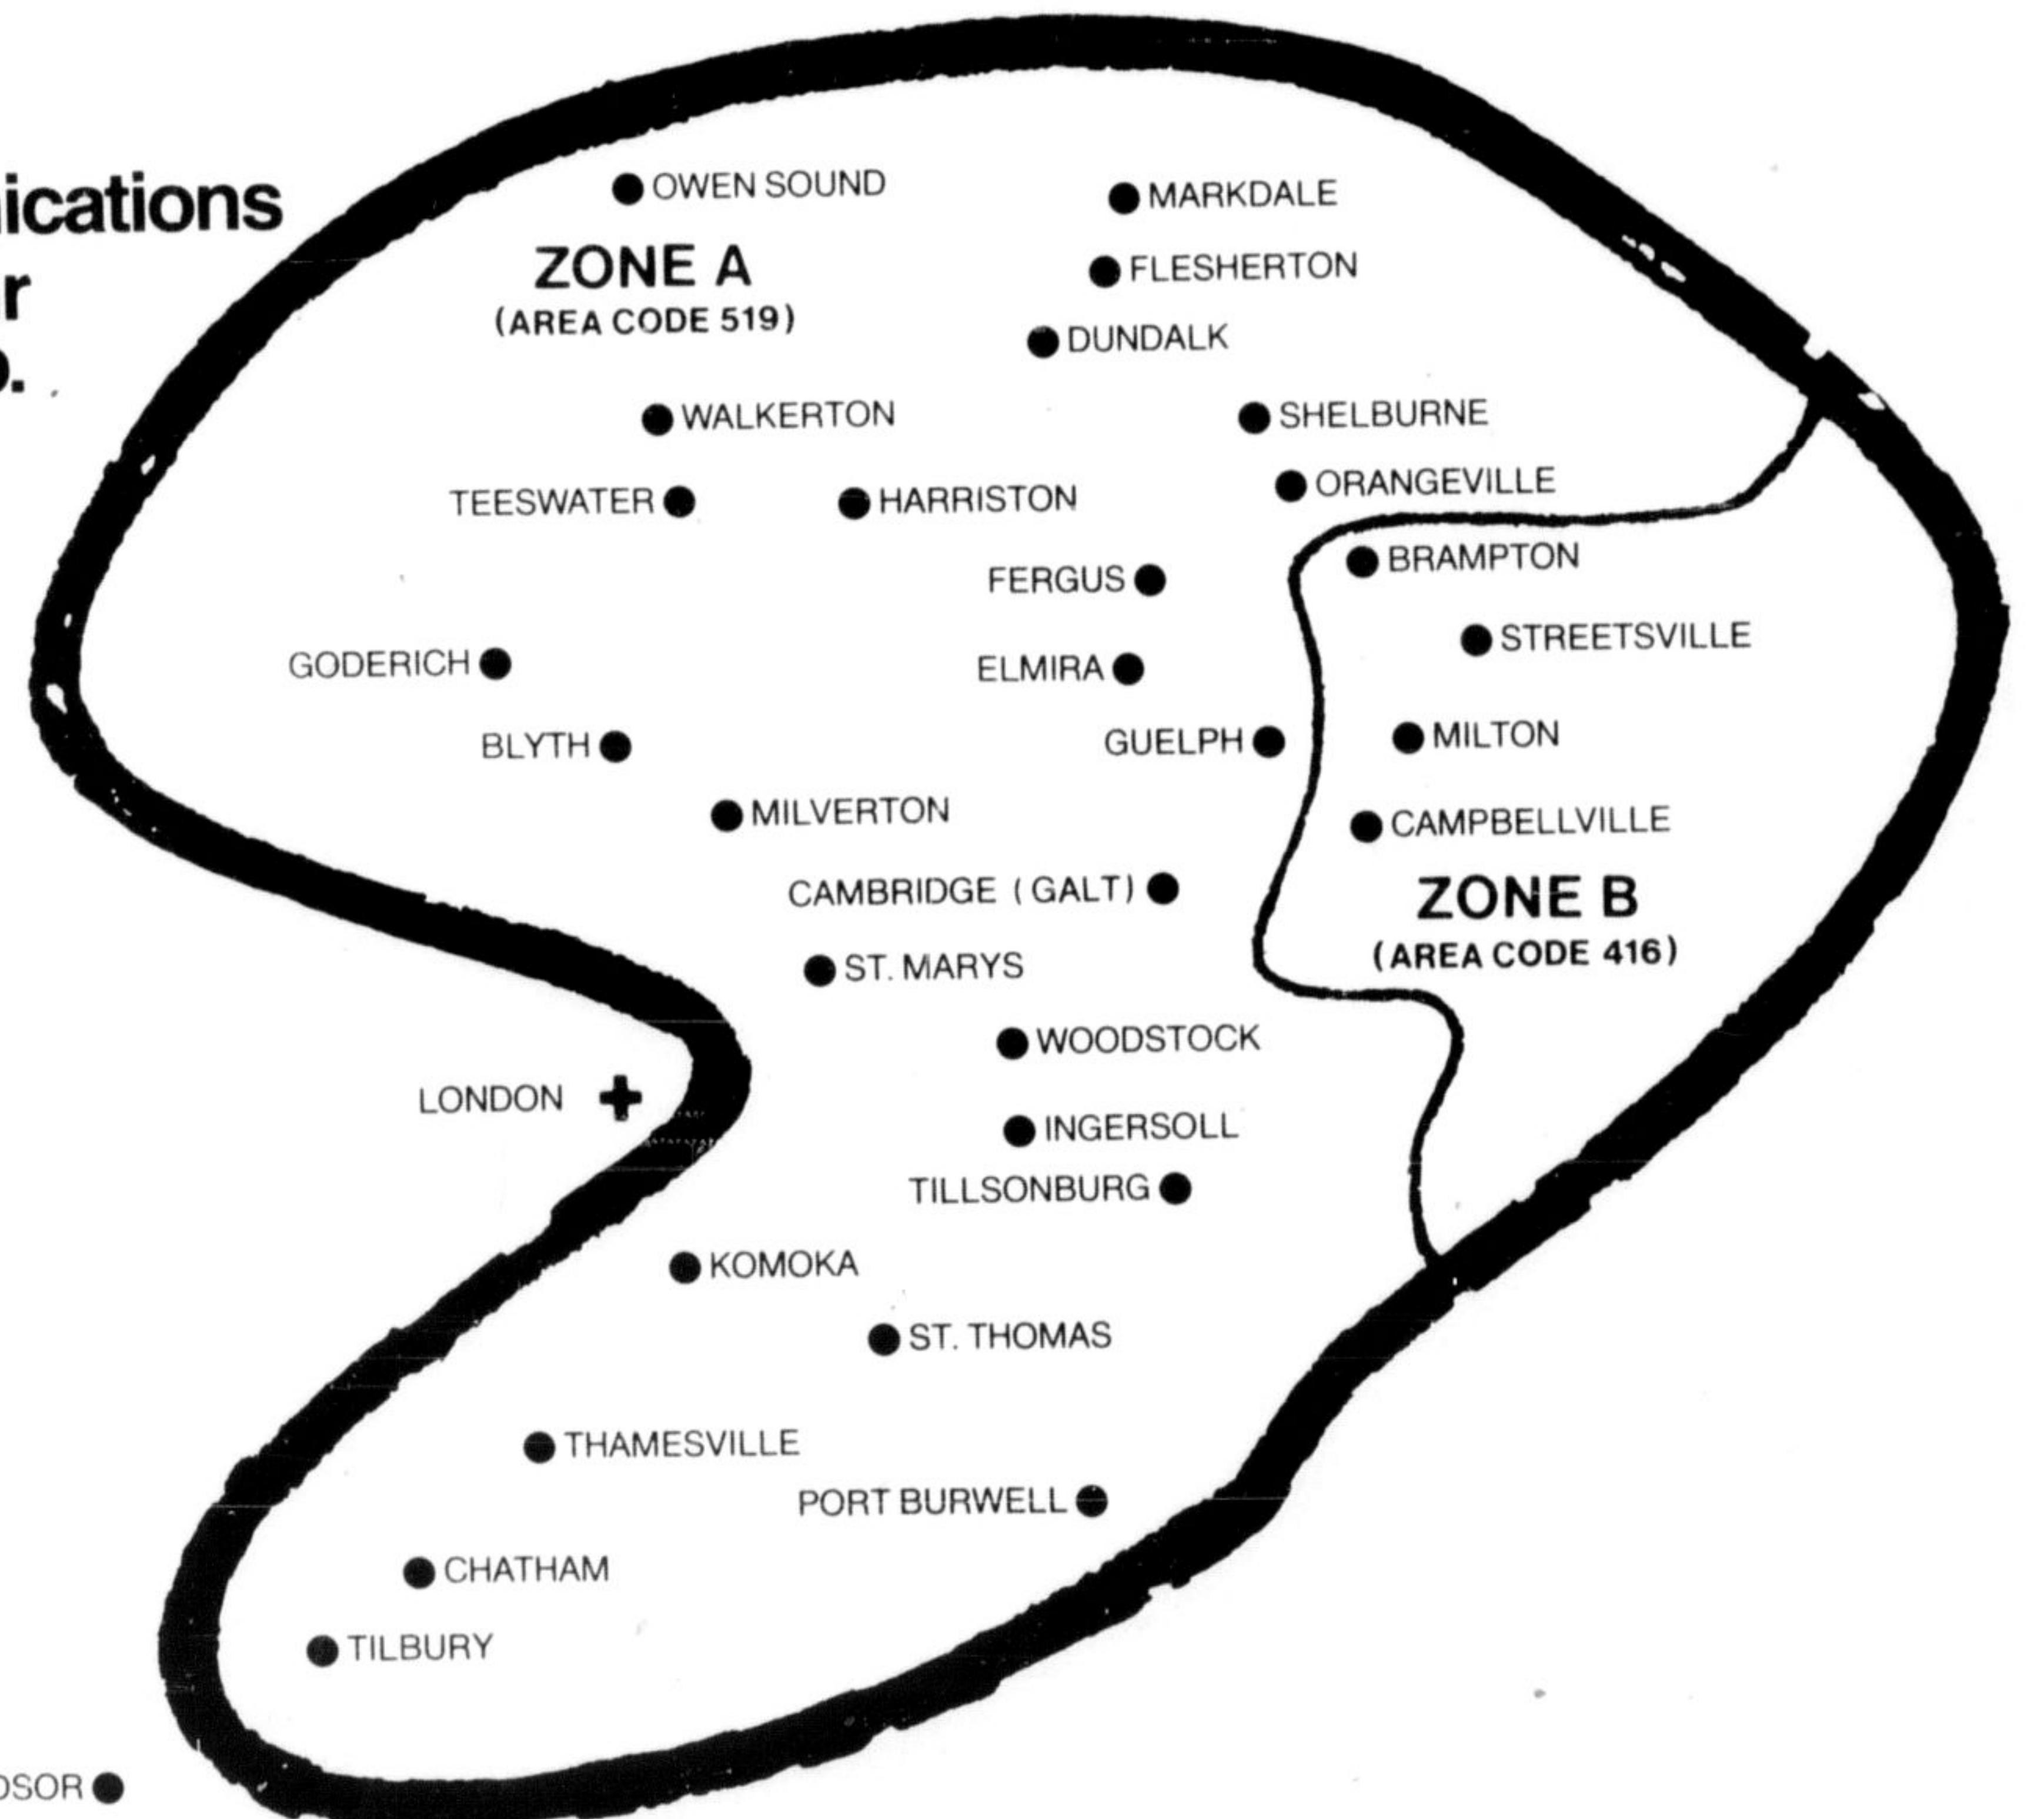

NOW- A DIRECT DIAL NUMBER TO REPLACE ZENITH 07337 FOR CP SERVICES (LONDON). TOLL FREE.

Starting August 1, 1973 dial one fast number to unzip our whole bag of services:

1. CP Rail
   - CP Air
   - CP Express
   - CP Hotels
   - CP Ships
   - CP Telecommunications
2. Just identify your zone on the map.