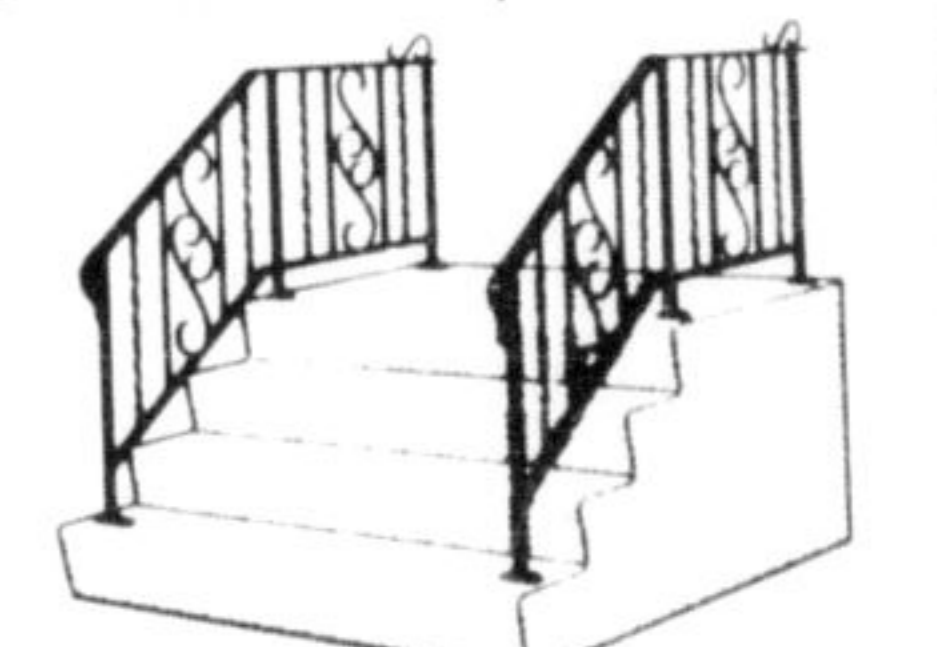

EXTRA STRONG NON-SLIP PATIO SLABS HYDRA-PREST

Give the professional touch
Adds extra value to your home
Precision-made under pressure
Made under terrific hydraulic pressure—HYDRA-PREST slabs are permanent—they resist frost damage. Your choice of size and colour. Safe around the pool—they're non-slip.