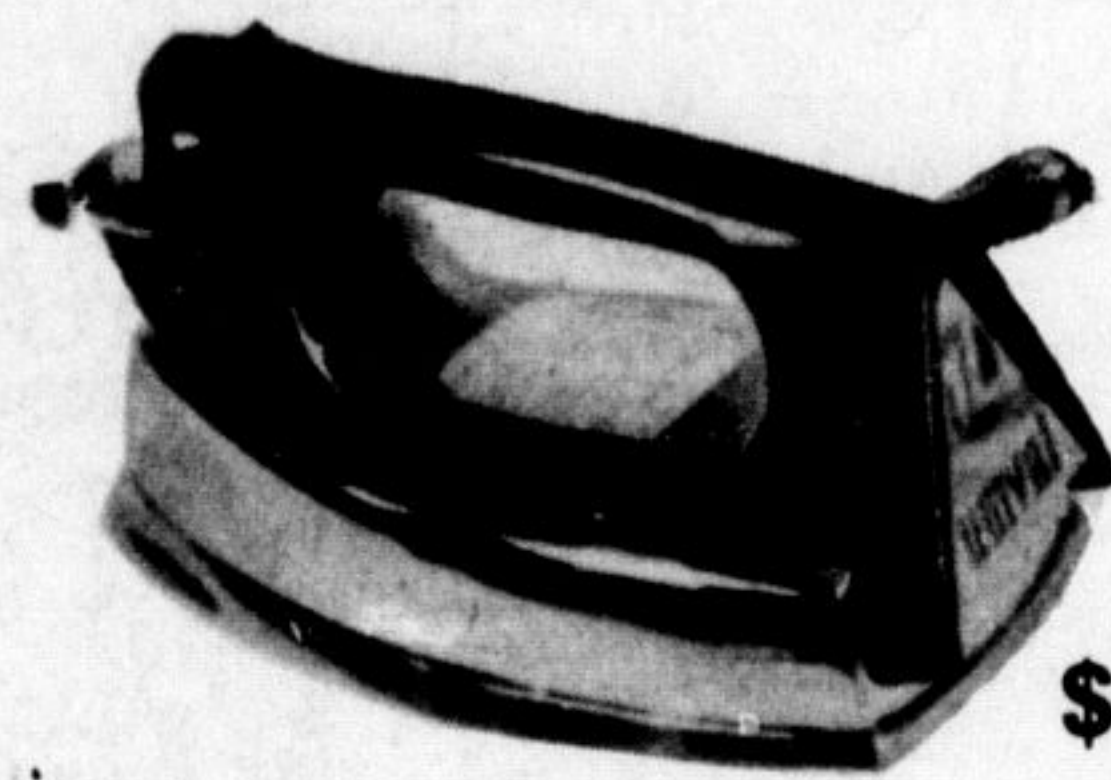

$9.77

Temp-O-Guide fabric chart
Full view fabric dial, mirror finish sole plate, Convenient top refill. Special 1 year over the counter guarantee

UNIVAL 2-SLICE TOASTER