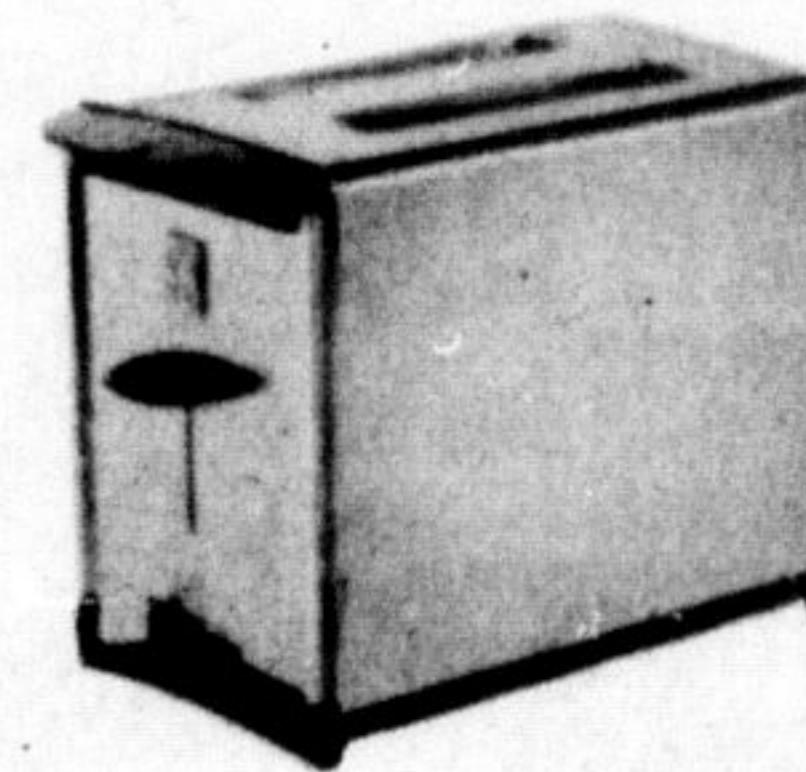

UNIVAL STEAM & DRY IRON

\$9.77

Temp-O-Guide fabric chart
Full view fabric dial, mirror finish sole plate, Convenient top refill. Special 1 year over the counter guarantee

UNIVAL 2-SLICE TOASTER

\$10.77

Automatic, Thermostatic controls, with color selector features, chrome body, waffle chrome end panel, crumb tray

HAND MIXERS

- 5 speed
- Detachable cord
- Deluxe model

UNIVAL
One year over the counter replacement guarantee on Unival mixer

321545. white
321564. Avo.
321565. Gold

\$9.88

UNIVAL ELECTRIC KETTLE

Automatic thermostatic cut-off and reset. Removable cord, non scald steam guard, chrome finish, 1500 watt, capacity exceeds two quarts.

1 year over counter guarantee

\$8.77

AM-FM RADIO

Solid State Uniquely styled AM/FM in luggage type cabinet. May be used on both house current or battery. Operates on 4 "C" cells, Radio is newer style than picture.