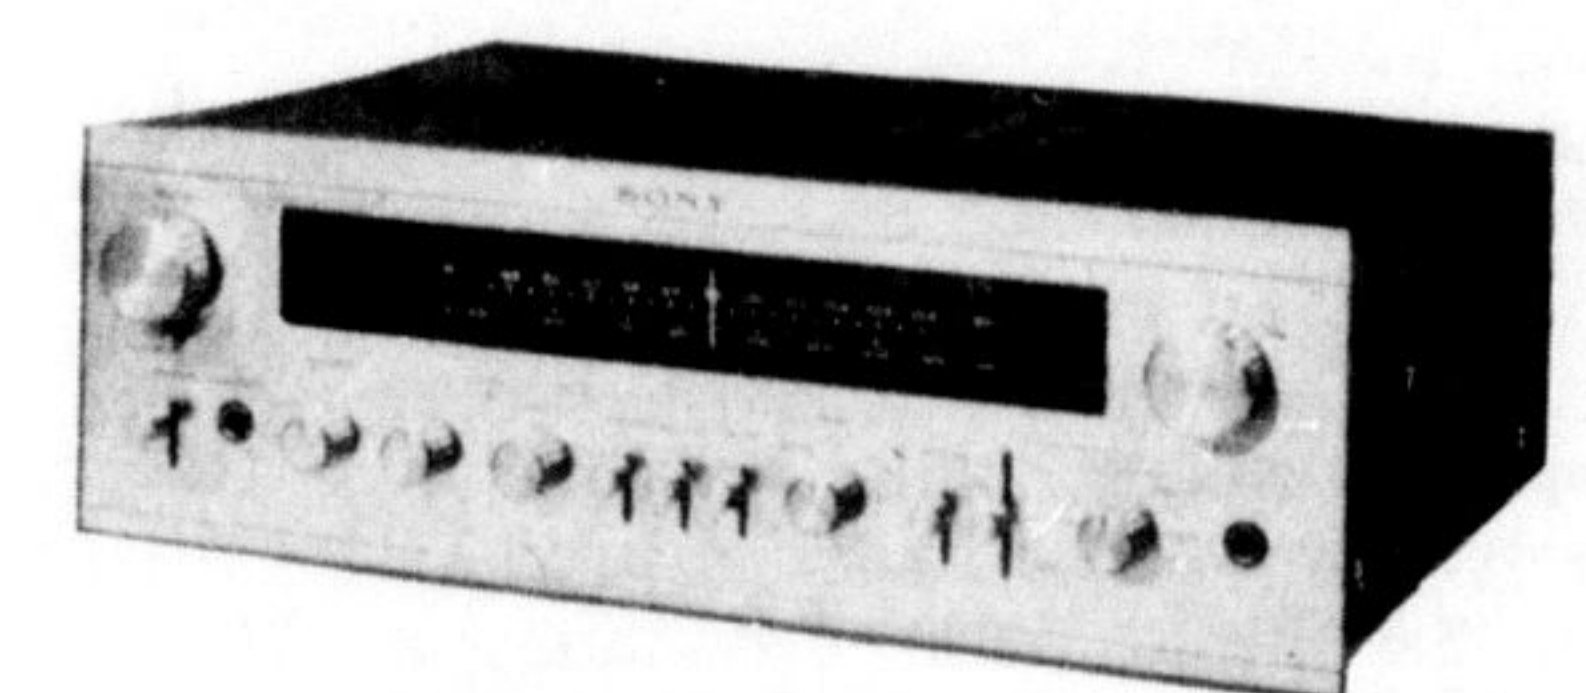

STR-6065

Rated power—50 watts / CH RMS
Frequency response—15 Hz - 30 kHz
FM sensitivity—1.8 uV
Inputs—Phono 1, phono 2, aux. 1, aux. 2, tape, rec. / PB.

NOW ONLY

$579⁹⁵

STEREO TAPE DECK . . . TC-366

For the stereo sound enthusiast who isn't quite satisfied with the old familiar records. . .

This model features 3 heads, 3 speed machine, super low hi-fidelity tape switch, mike and line-in mixing, adjustable slant front for either vertical or horizontal positioning.

Two large VU meters, instant stop, 4 position foot counter, front mounted headphone jack.

SPECIAL THIS WEEK

Regularly $329 **$299.**