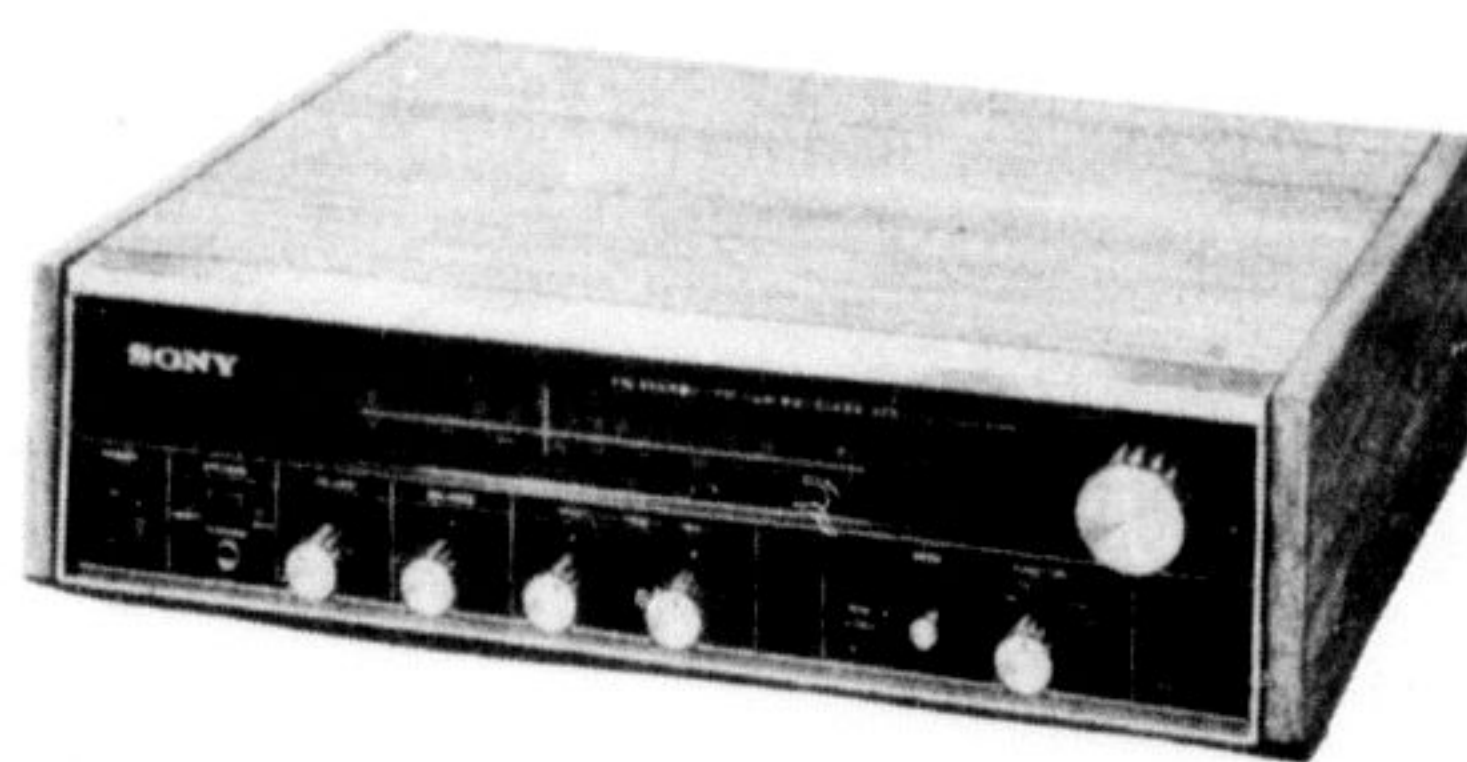

COMPACT STEREO MUSIC SYSTEMS

by SONY®

STR-110

Rated power—3 watts / CH RMS
Frequency response—70 Hz - 20 kHz
FM sensitivity—2 uV
Inputs—Phono, aux., tape, mic.

NOW ONLY

$149⁹⁵

STR-6045

Rated power—20 watts / CH RMS
Frequency response—15 Hz - 30 kHz
FM sensitivity—2.2 uV
Inputs—Phono, aux., tape, mic.