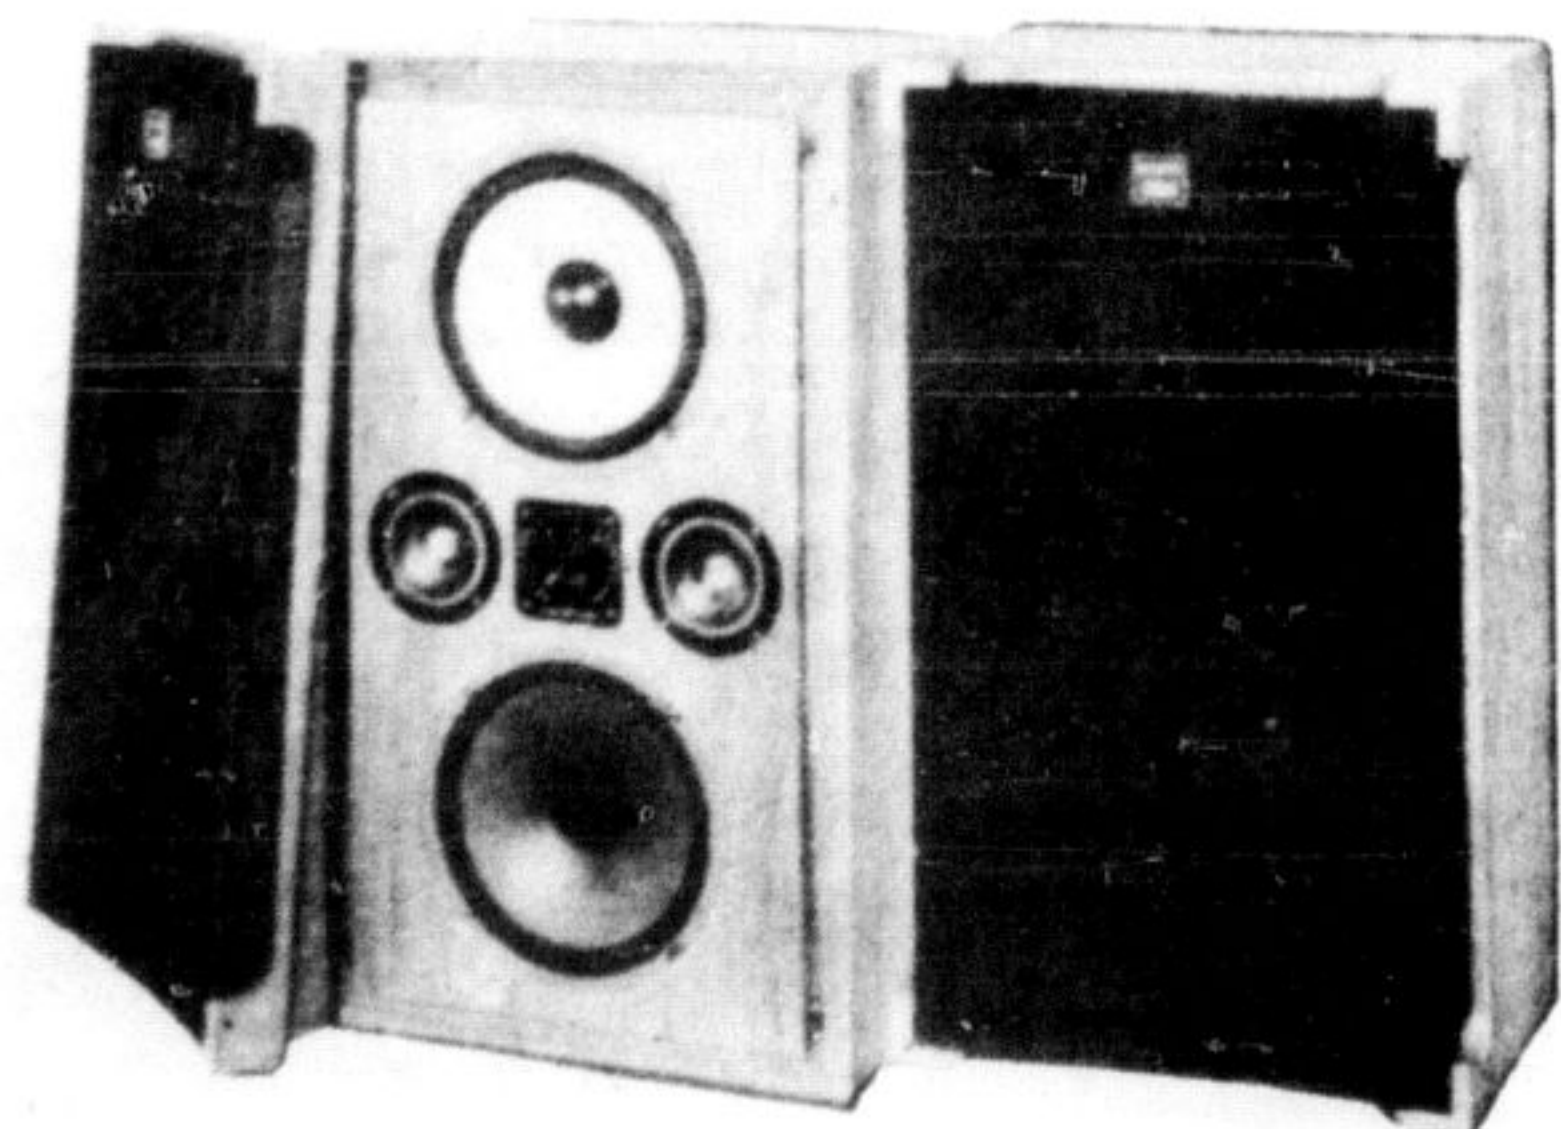

## SONY® Speaker Systems

SS-610

A three-way speaker system with 8 inch woofer, 3 inch mid-range and 2 inch tweeter.

SPECIAL THIS WEEK ONLY:

Reg. Value \$139.95 **\$129<sup>95</sup>**

SS-4300

Four-way speaker system, two 8 inch speakers and two 3 inch speakers. Removable front grilles and high-frequency tweeter control.