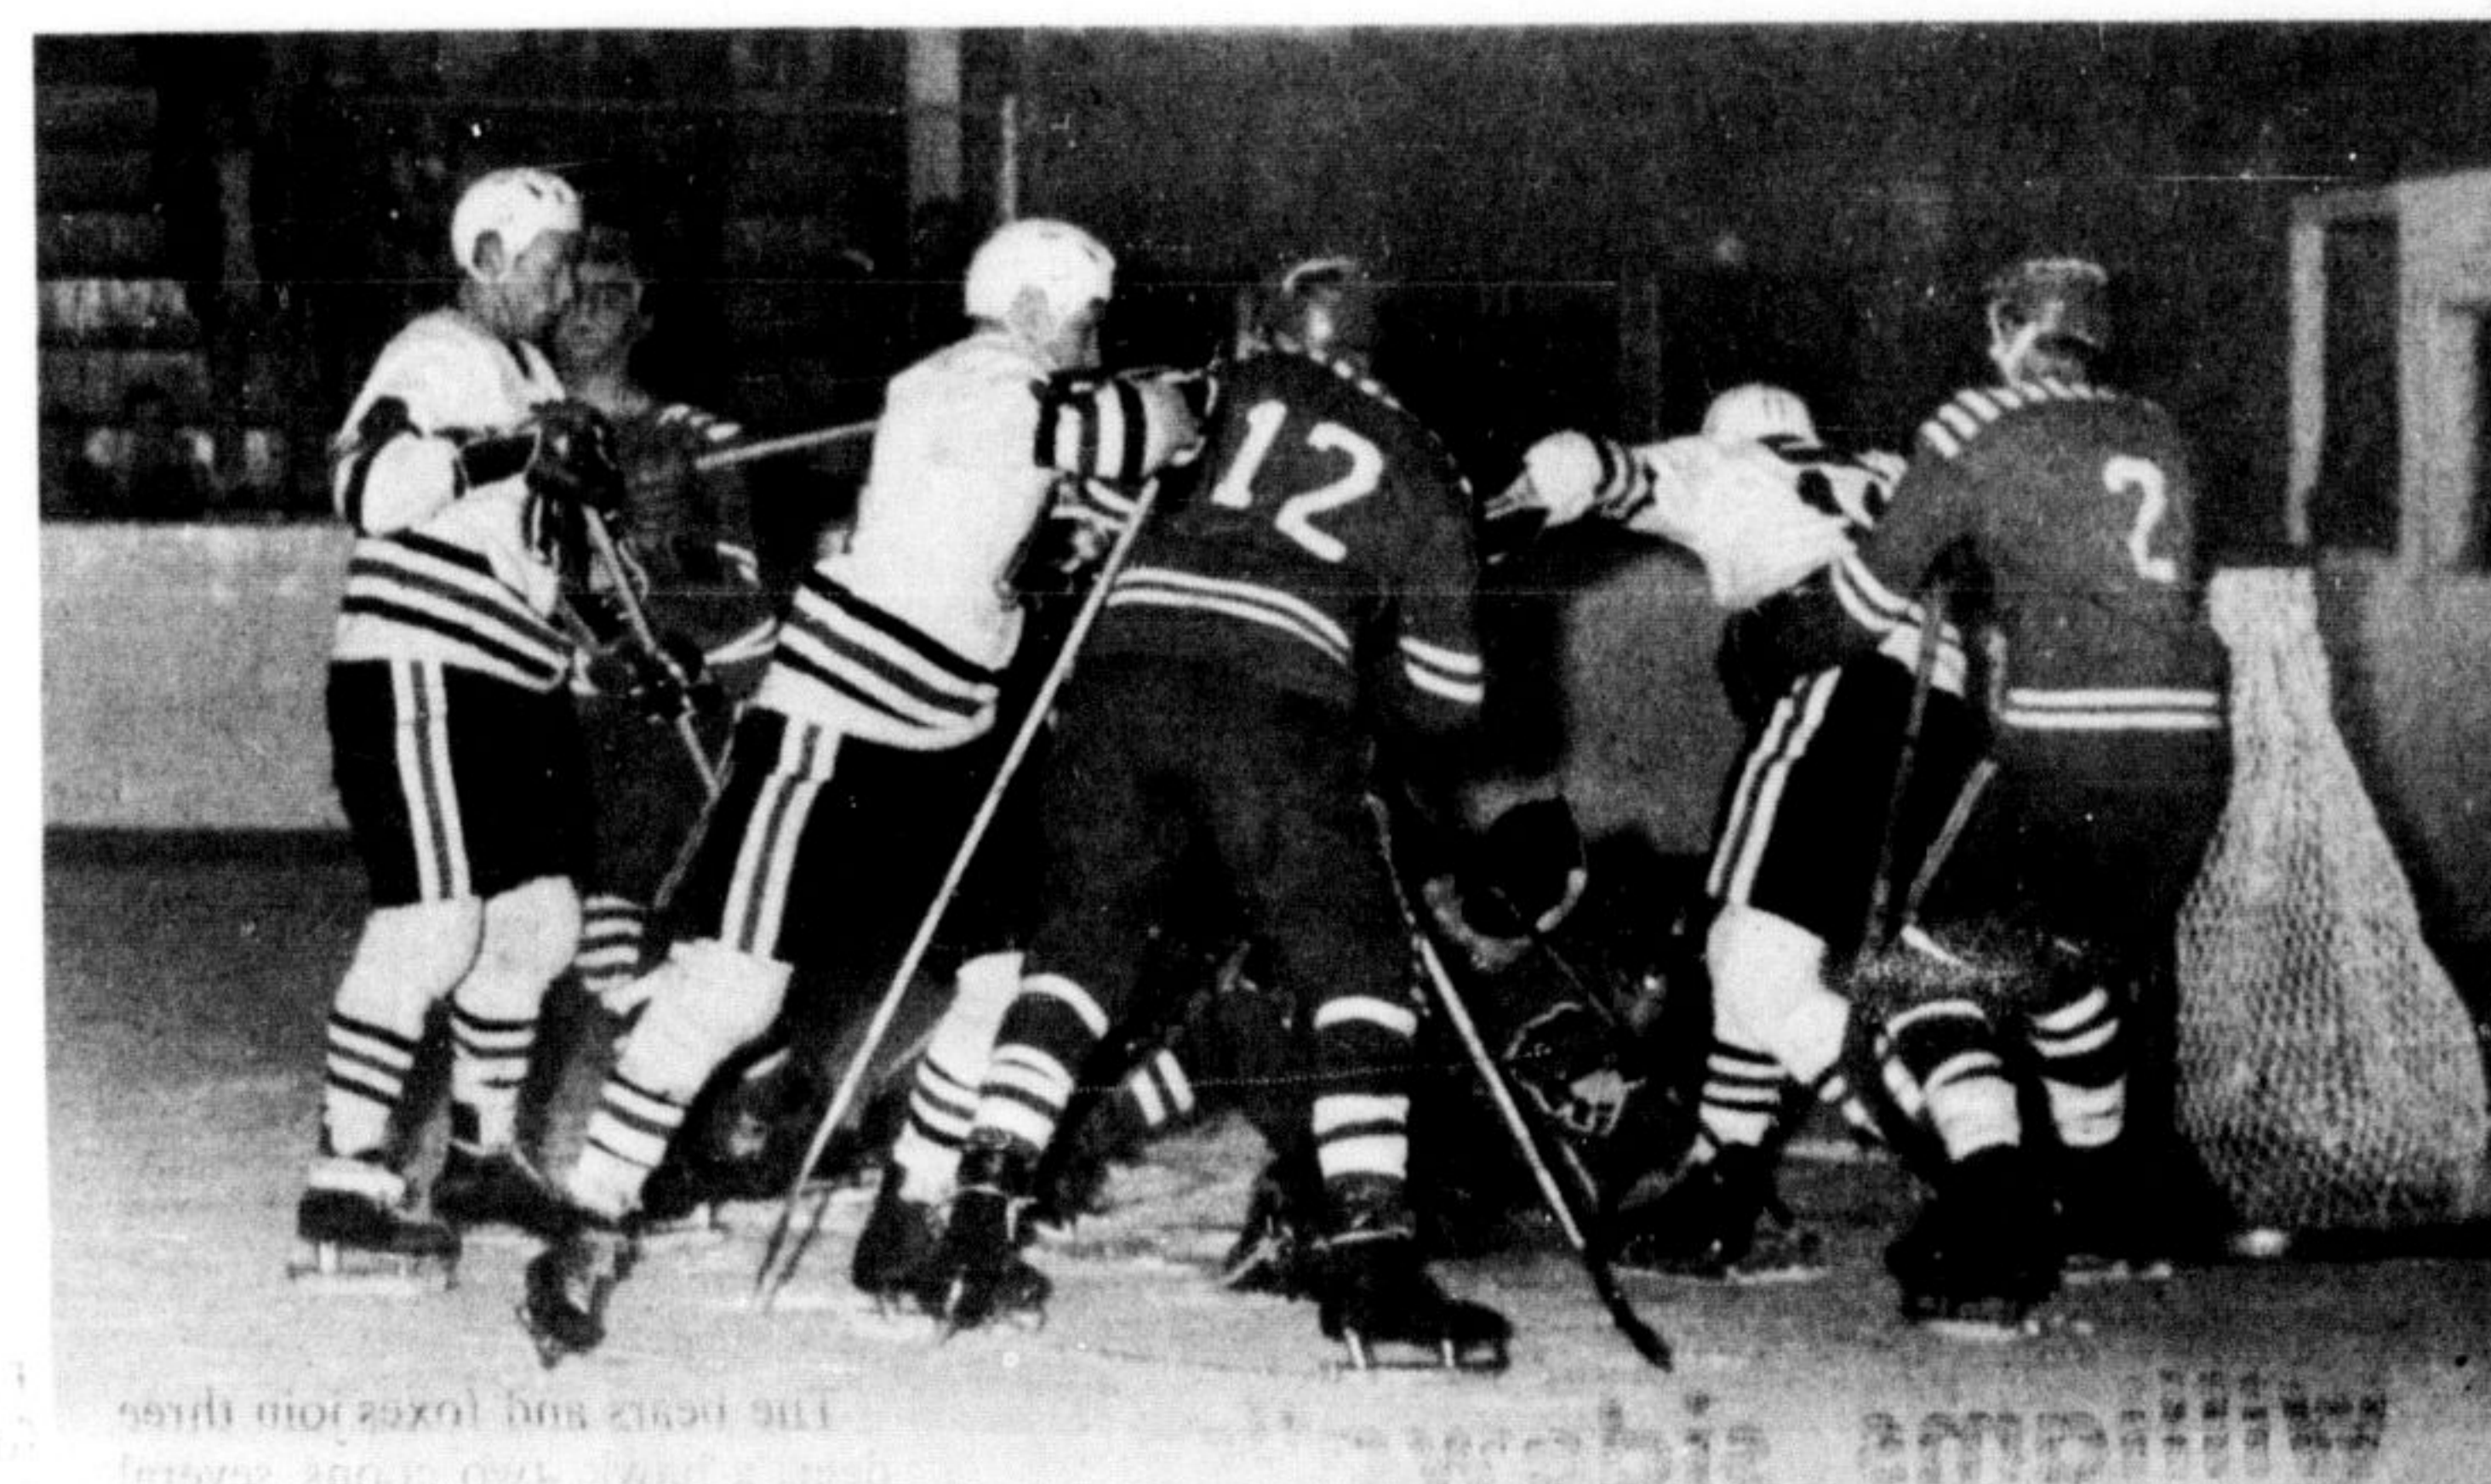

Champion Sports Page

SOMEPLACE DOWN THERE is a goaltender and a puck. Newmarket Redmen and Milton Merchants crowd around the Newmarket net in Friday's home opener for the Merchants as tempers flared momentarily. The Merchants never scored on this play but did so on six others to win the game 6-4. (Staff Photo)

Tri-County rosters for coming season

Milton will definitely have five Tri-County teams in action this year, Milton Minor Hockey Association President Bill Rowney said yesterday.

The following is the team roster for the Bantam, Midget, Novice and Pee Wee teams. The Juvenile roster has been held off until the team can be straightened away. Joe Auger will coach the Nadalin Juvenile Electric Flyers this year and Reg Woolsey has been named manager.

TRAFALGAR FORDS NOVICE

Coach—Vern Gooding, manager—Dawson Ellison, assistant manager—Joe Wilson, Rod Gooding, Tim Pearson, Steven McCutcheon, Stephen Hannan, Scott Seene, Roger Delnin, Guy McGinnis, Douglas Strath, Eric Ellison, Joe Saliba, Perry Caputo, David Turner, Gary Dance, Brian Wilson.

ED'S WELDING PEEWEES

Coach—Bob Collen, manager—Ken Young, assistant manager—Gary Young, Ken Fay, Brent Murray, Scott McKenzie, Bruce Ellison, Paul Sprout, Norm Mowbray, Pete Chuchmach, Dave Robertson, Rick Bridgman, Craig Jubb, John Tonelli, Steve Marshall, Andy Wyseman, Tony Saliba, Ron Twiss.

MILTON LEGION BANTAMS

MILTON ROTARY MIDGETS

Coach—Joe McCann, manager—Ken Marshall, assistant manager—Jim Murray, Terry Cole, Roger Rowley, Keith Bridgman, Nigel Ferguson, Gary Young, Rick Gooding, Raymond Tonelli, Richard Murray, Randy Hannan, John Arnold, Ben Nijholt, Jim Marshall, Dave Heipel, Stuart Robertson, Bill Wilson, Michael Frame, Pat Devlin, Trevor Roberts.

Mustangs win beat O.T.H.S.

Travelling to Perdue, Milton ran into a fierce Perdue Junior football team and found themselves two touchdowns behind after the first half of the game. Milton failed to score even though they had two interceptions in the first half.

Paul Perrott broke the ice for Milton, scoring in the third quarter, and they went into the final quarter of the game losing 27-6. Milton fought back with two touchdowns in the final quarter but Perdue was too strong and pulled ahead to win the game 34-18.

Milton Mustangs picked up a win at home against Oakville—Trafalgar High School. They picked up a 12-8 lead in the first quarter and went ahead to finally win the game 30-20. Paul Perrott was the standout in both games.

Mohawk open

Local horse racing fans are getting a chance to win back some of the money they lost or for the lucky ones, to win some more money. Action resumed at Mohawk Raceway near Campbellville Monday evening and will continue to November 30.

Baseball club holds dance