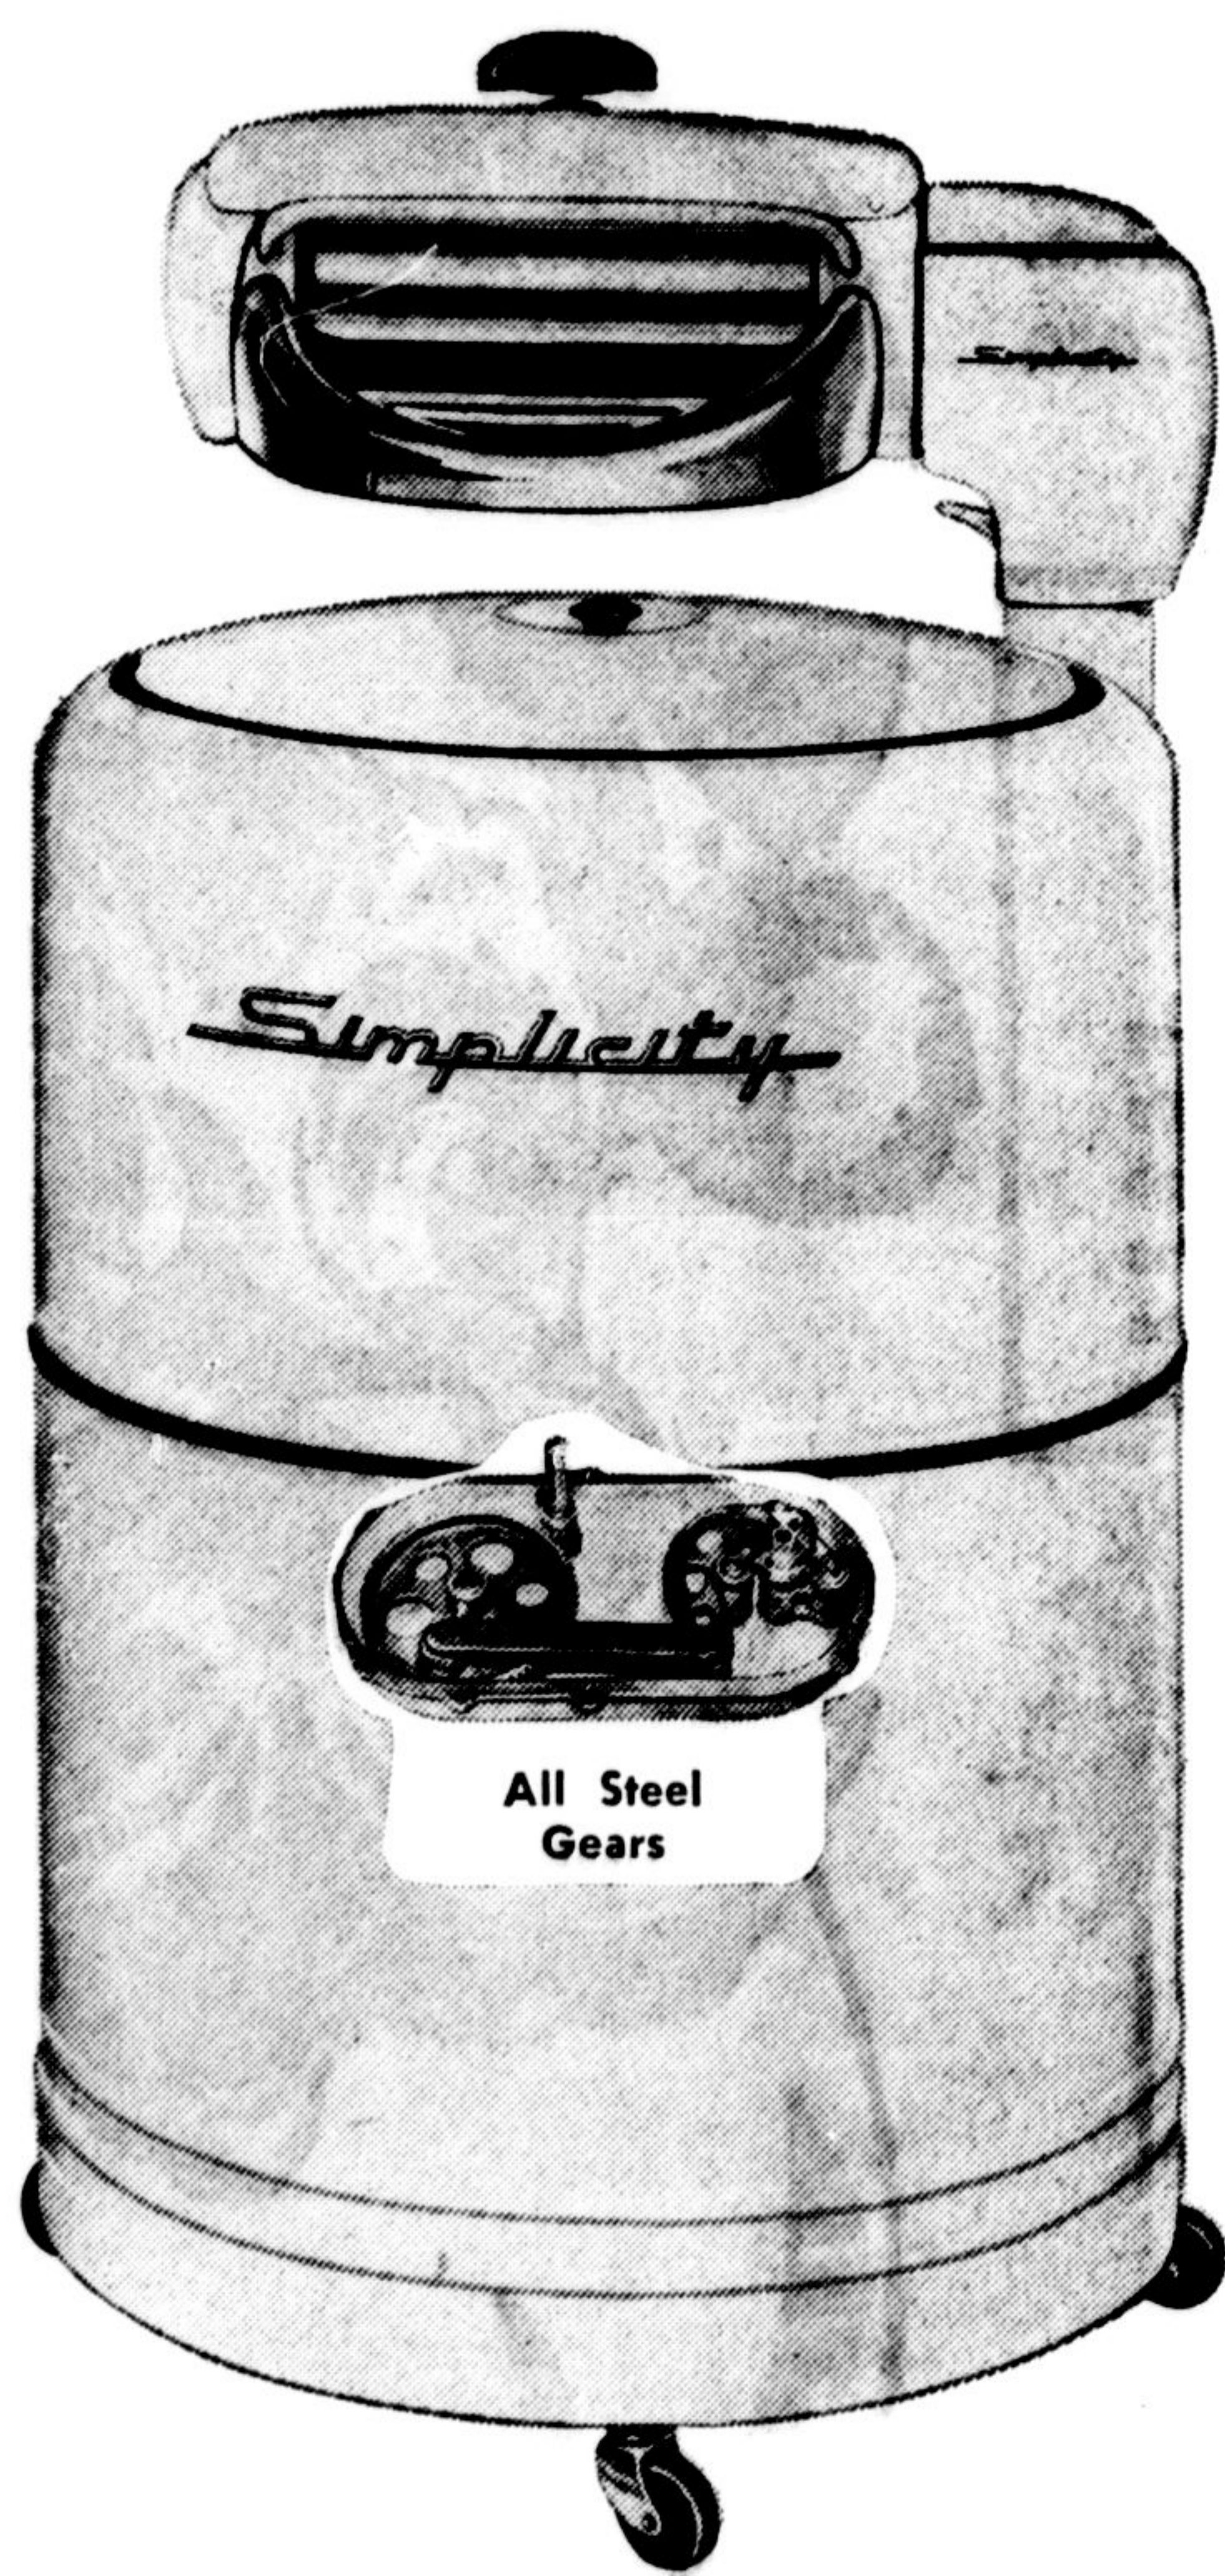

\$ 169

MODEL D-73

NEW SIMPLICITY WASHERS

WHY PUT UP WITH THAT OLD WASHER
ANY LONGER ?

BUY NOW and SAVE

- Featuring — ● Large 11-lb. Tub ● Metal Gyrotor
● Quality Wringer ● Large 2" Casters

**2 YEARS FREE SERVICE
12 YEAR WARRANTY**