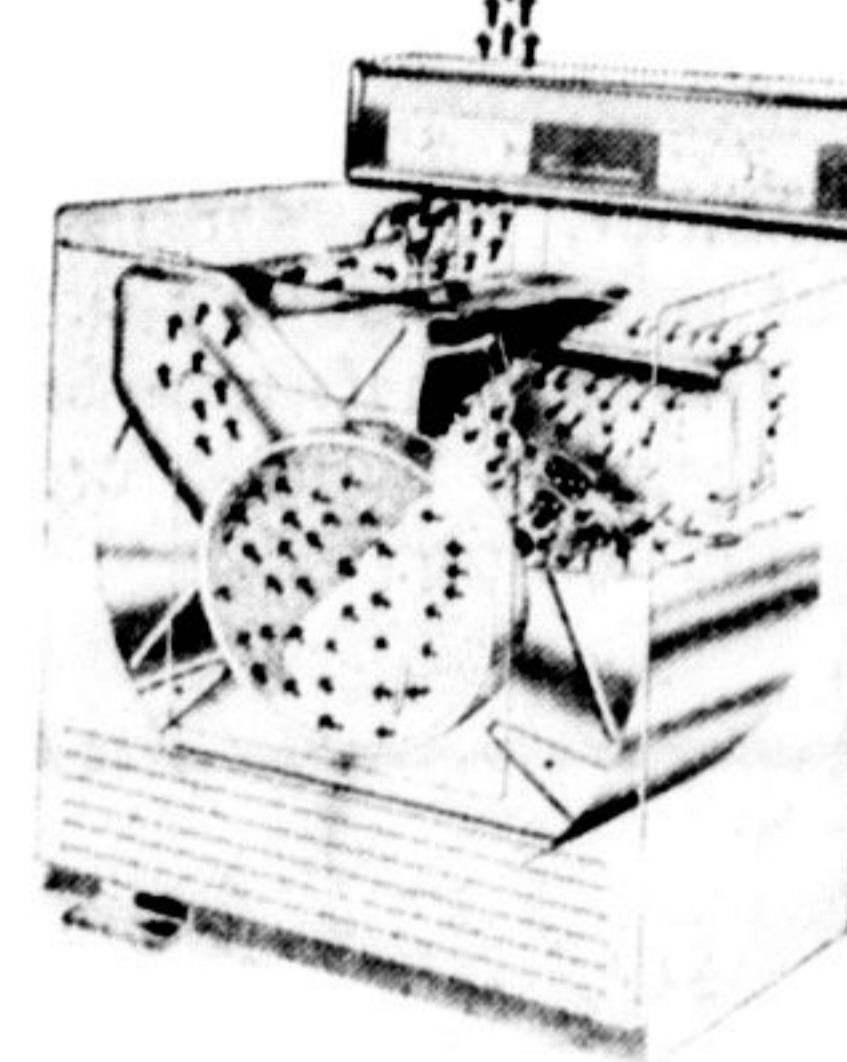

Automatic Washers

- Powermatic Transmission
- Dual Ball Bearing Mount
- Power Flo - Fluid Drive
- Vibration Free Operation
- No Bolting to Floor
- Large 12-lb. Load
- Heavy Duty 1/2 H.P. Motor

MODEL W-73

\$ 269
WITH TRADE

Simplicity DRYER

ONLY DRYER WITH TWO YEAR
FULL WARRANTY BECAUSE
IT'S BUILT BETTER

CHECK THESE FEATURES

- Large 16" Door Opening
- Giant Size Lint Trap
- New Exclusive Filtered Air Input (ask us about it)
- Sun Ray Heating Element
- Porcelain Platform
- Easy Venting
- High Air Volume Makes For Fast Efficient Drying
- Safe Temperatures For All Fabrics
- Large Drum for Big Loads