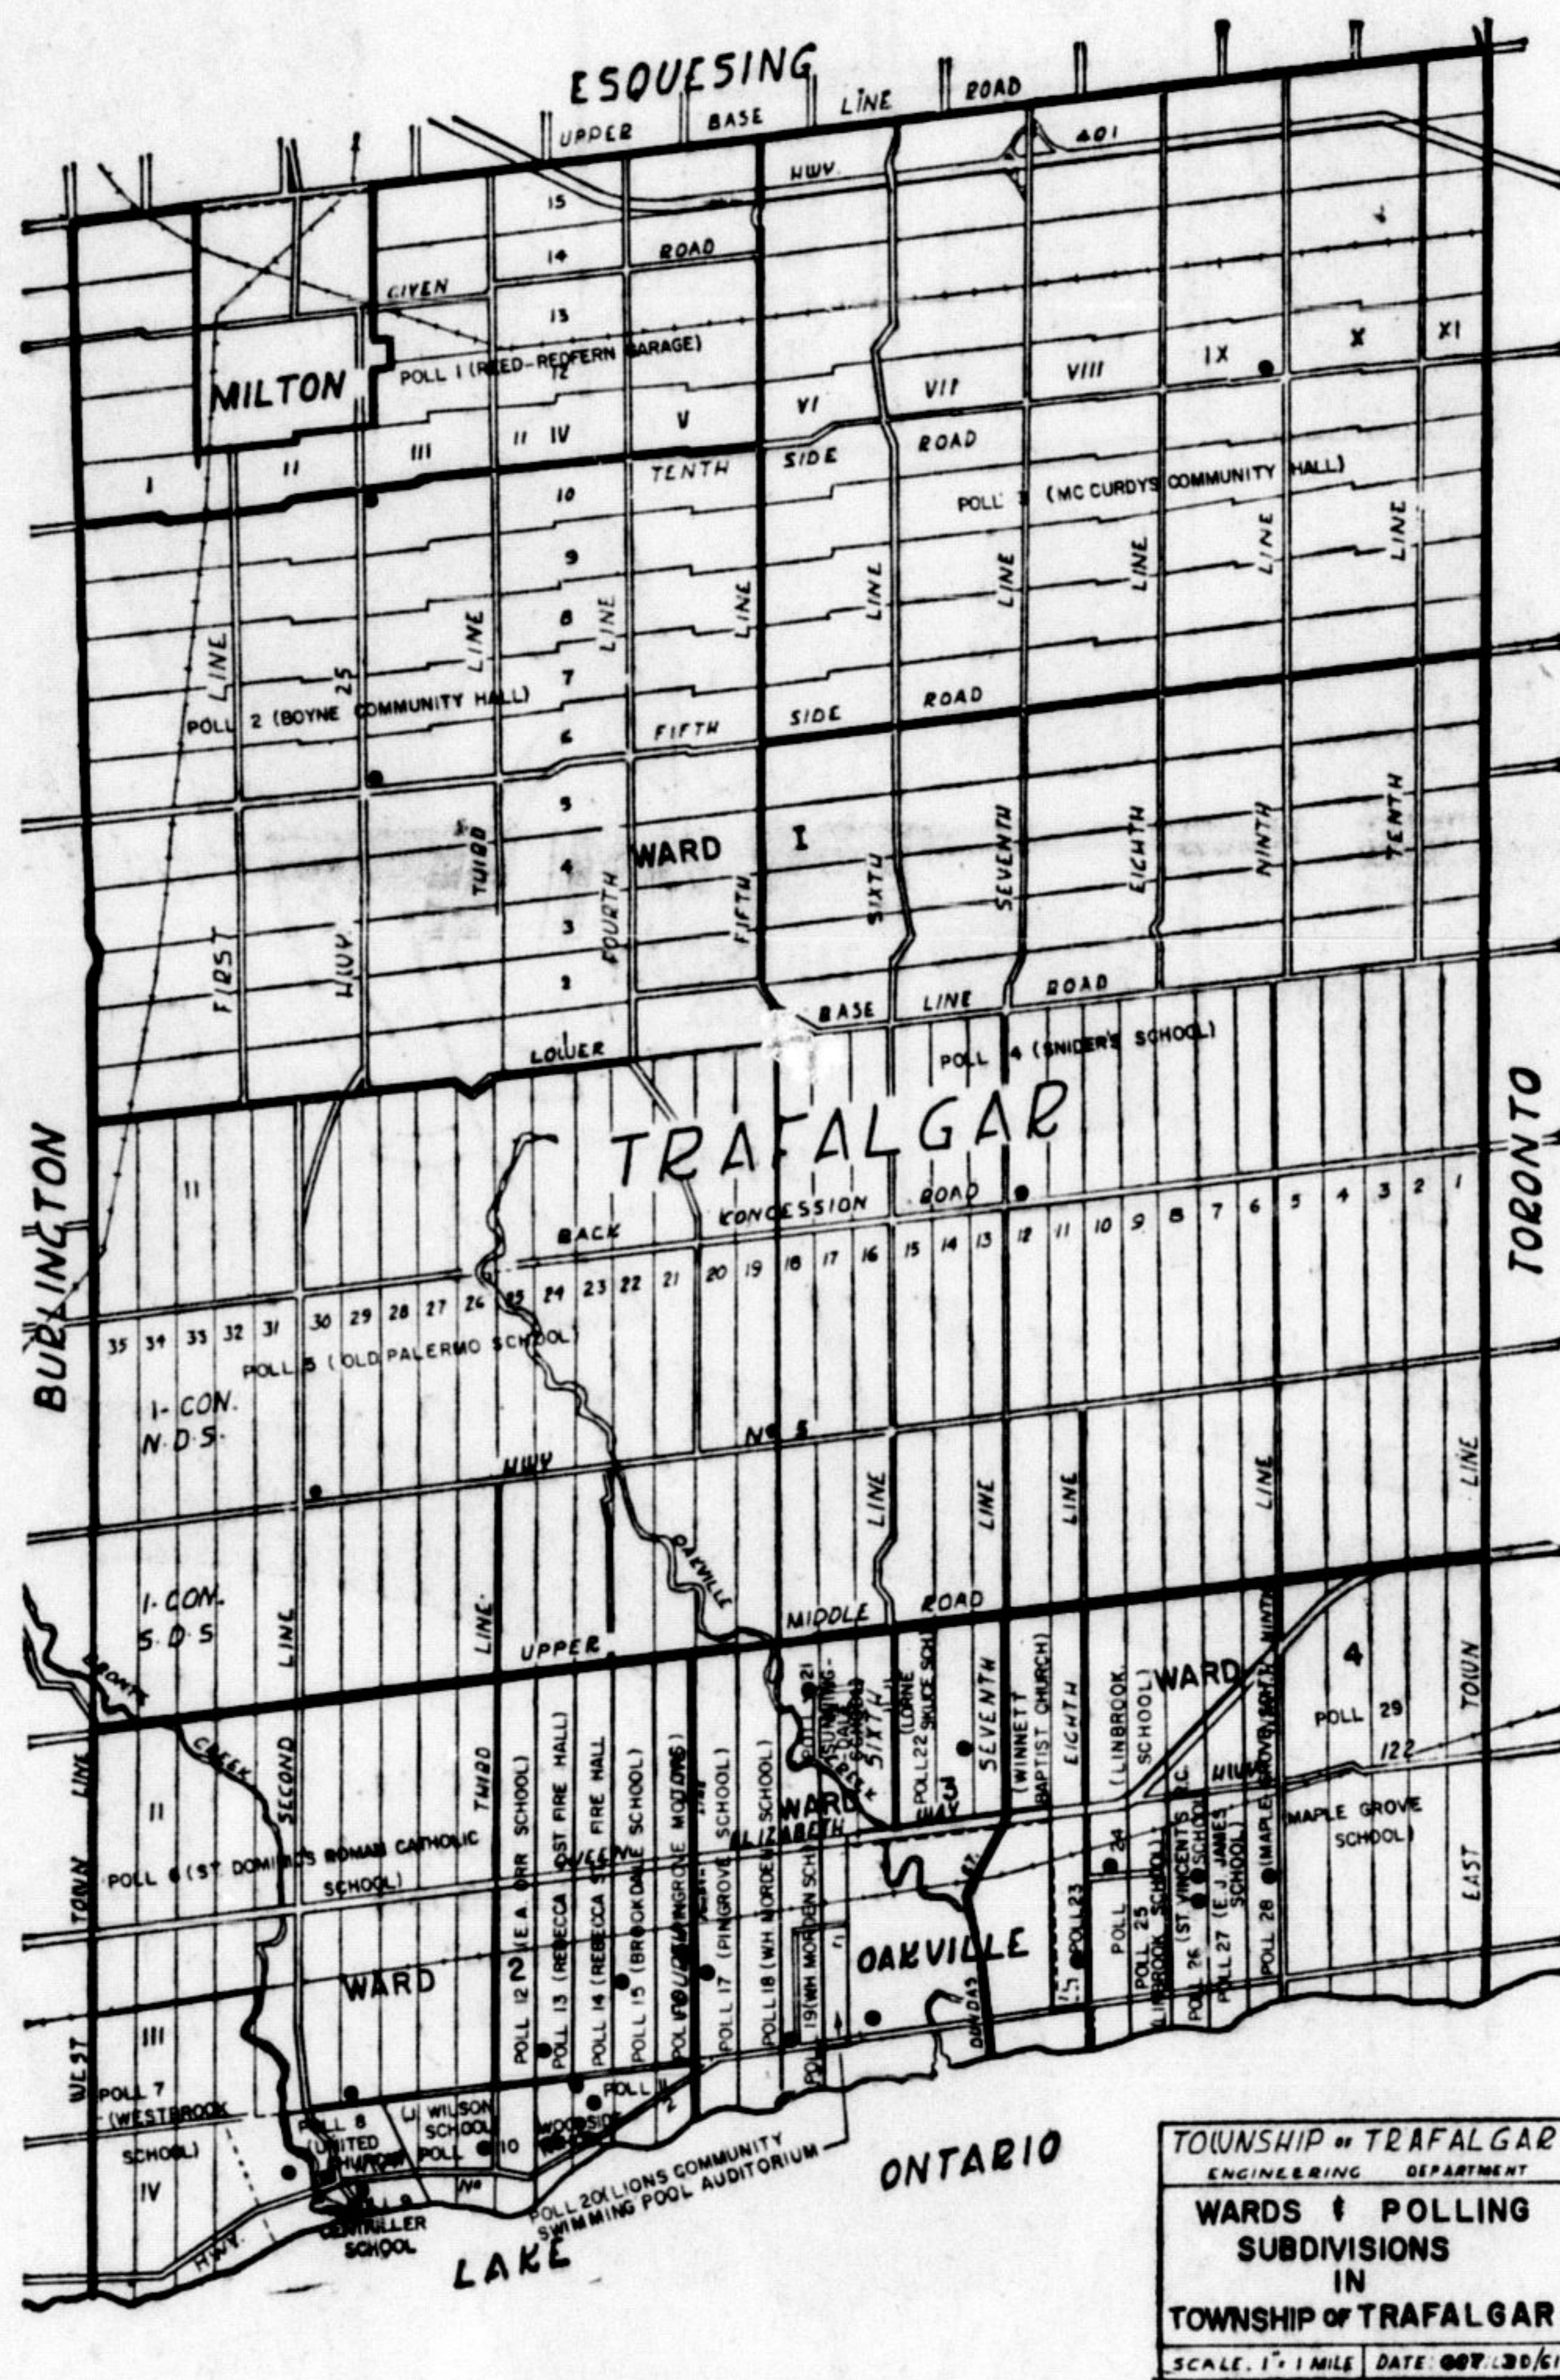

Milton Poor Hosts Paste Acton 15-3

Milton Pee Wees played the first game of their schedule Saturday against Acton. They played poor hosts, handing the Acton team a 15-3 pasting.

Garry Naylor tallied five times in leading Milton to their convincing win. Other Milton point-getters were Keith Higgs with three goals and one assist, Paul Kitchen and Marty Seeds with two goals and one assist each, Brian Brush and Ken Parton with one goal and two assists. Donnie Hearn with one goal, Ted Hood and Steve Keane with two assists each and Phillip Brush and David Gates with one assist each.

TOWNSHIP OF TRAFALGAR - TOWN OF OAKVILLE NOTICE TO VOTERS

Trafalgar and Oakville electorate are hereby advised that ELECTION DAY is DECEMBER 18th, 1961, polling hours 10.00 a.m. to 8.00 p.m. It is requested that the accompanying maps be studied to familiarize yourself with the location of your Polling Place within the Ward in which you reside; in the case of Non-Resident owners, the location of the Polling Place within the Ward in which you own property.

An ADVANCE POLL will be held on DECEMBER 16th, 1961; one Poll located in the Municipal Building, Town of Oakville; one Poll located in the Municipal Building, Township of Trafalgar. Polling hours from 9.00 a.m. to 5.00 p.m.

S. A. FEATHERSTONE,
Returning Officer

TOWNSHIP OF TRAFALGAR
WARDS AND POLLING SUBDIVISIONS