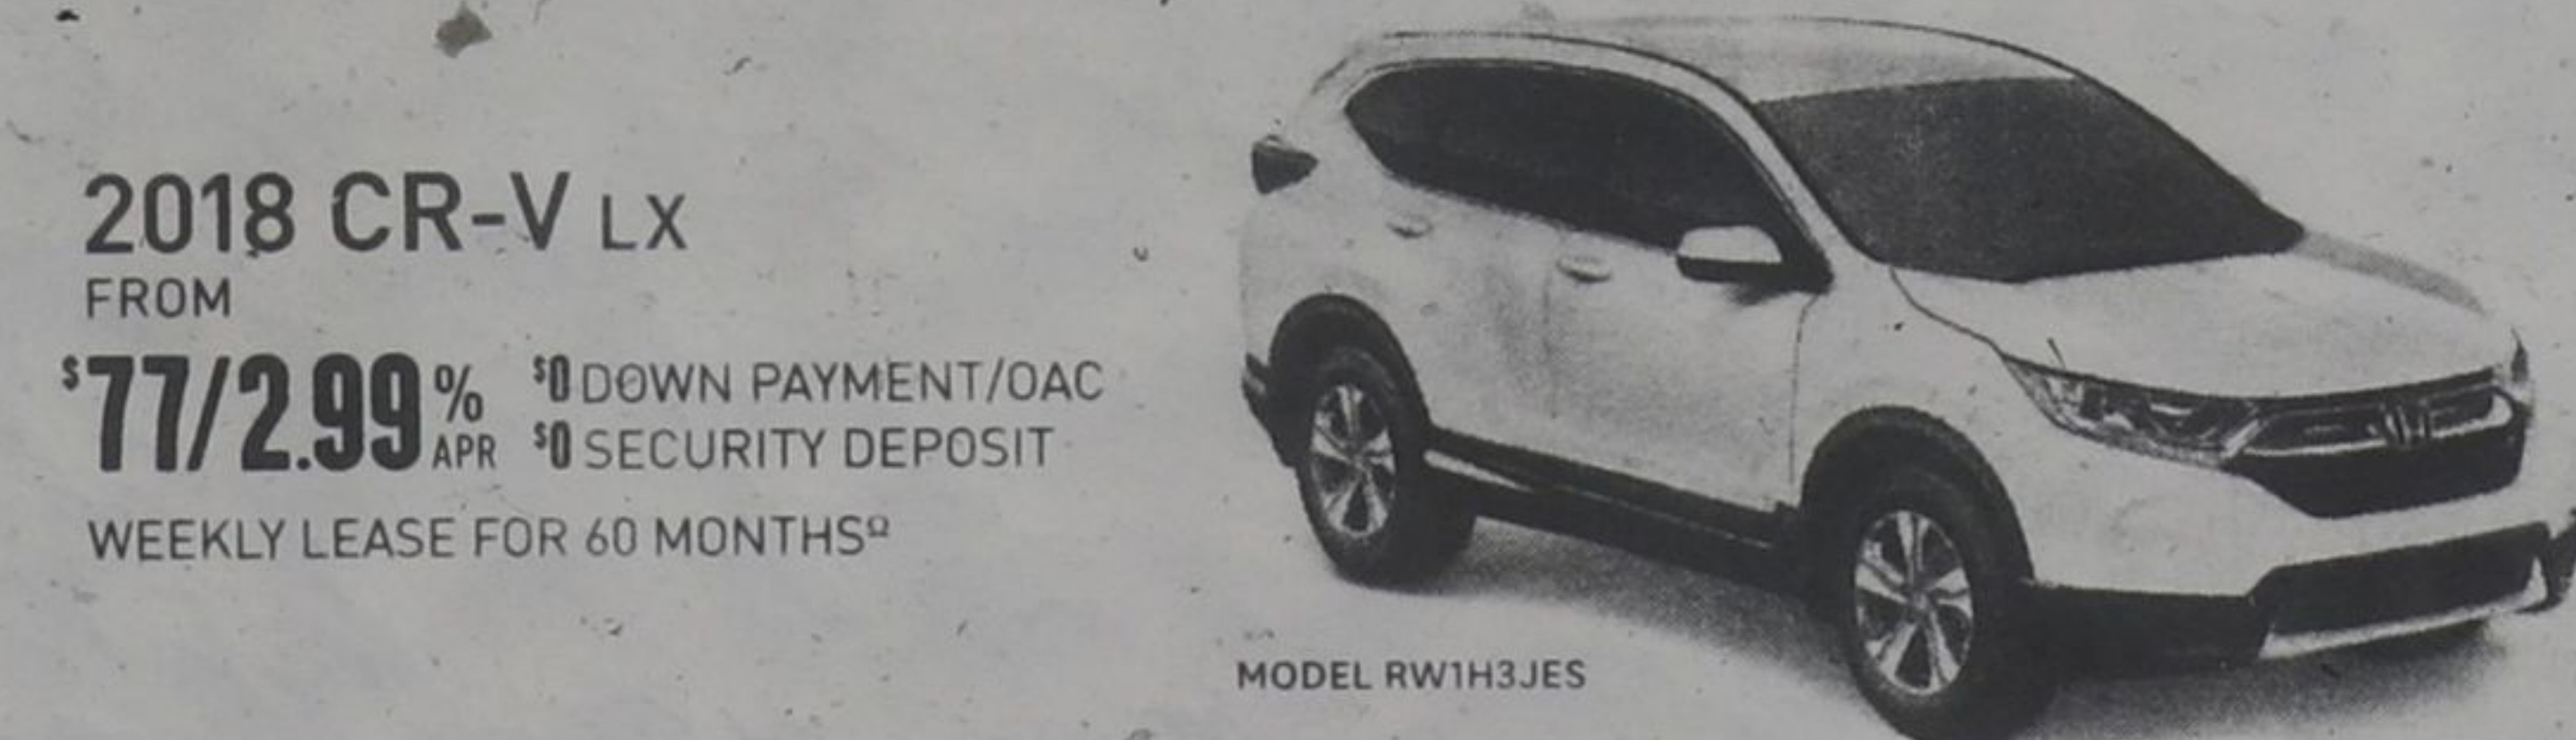

The Honda
2018
MODEL
CLEAROUT

**HURRY IN,
THEY'RE
GOING FAST!**

2018 Civic LX
FROM

\$56/199% ^{APR} \$0 DOWN PAYMENT/OAC
\$0 SECURITY DEPOSIT
WEEKLY LEASE FOR 60 MONTHS^a

INCLUDES THE **\$750** Civic BONUS

MODEL FC2E5JE

MODEL CV1E1JE

**ALL-NEW
2018 Accord LX**
FROM

\$75/199% ^{APR} \$0 DOWN PAYMENT/OAC
\$0 SECURITY DEPOSIT
WEEKLY LEASE FOR 60 MONTHS^a

MODEL RW1H3JES

2018 CR-V LX
FROM

\$77/299% ^{APR} \$0 DOWN PAYMENT/OAC
\$0 SECURITY DEPOSIT
WEEKLY LEASE FOR 60 MONTHS^a