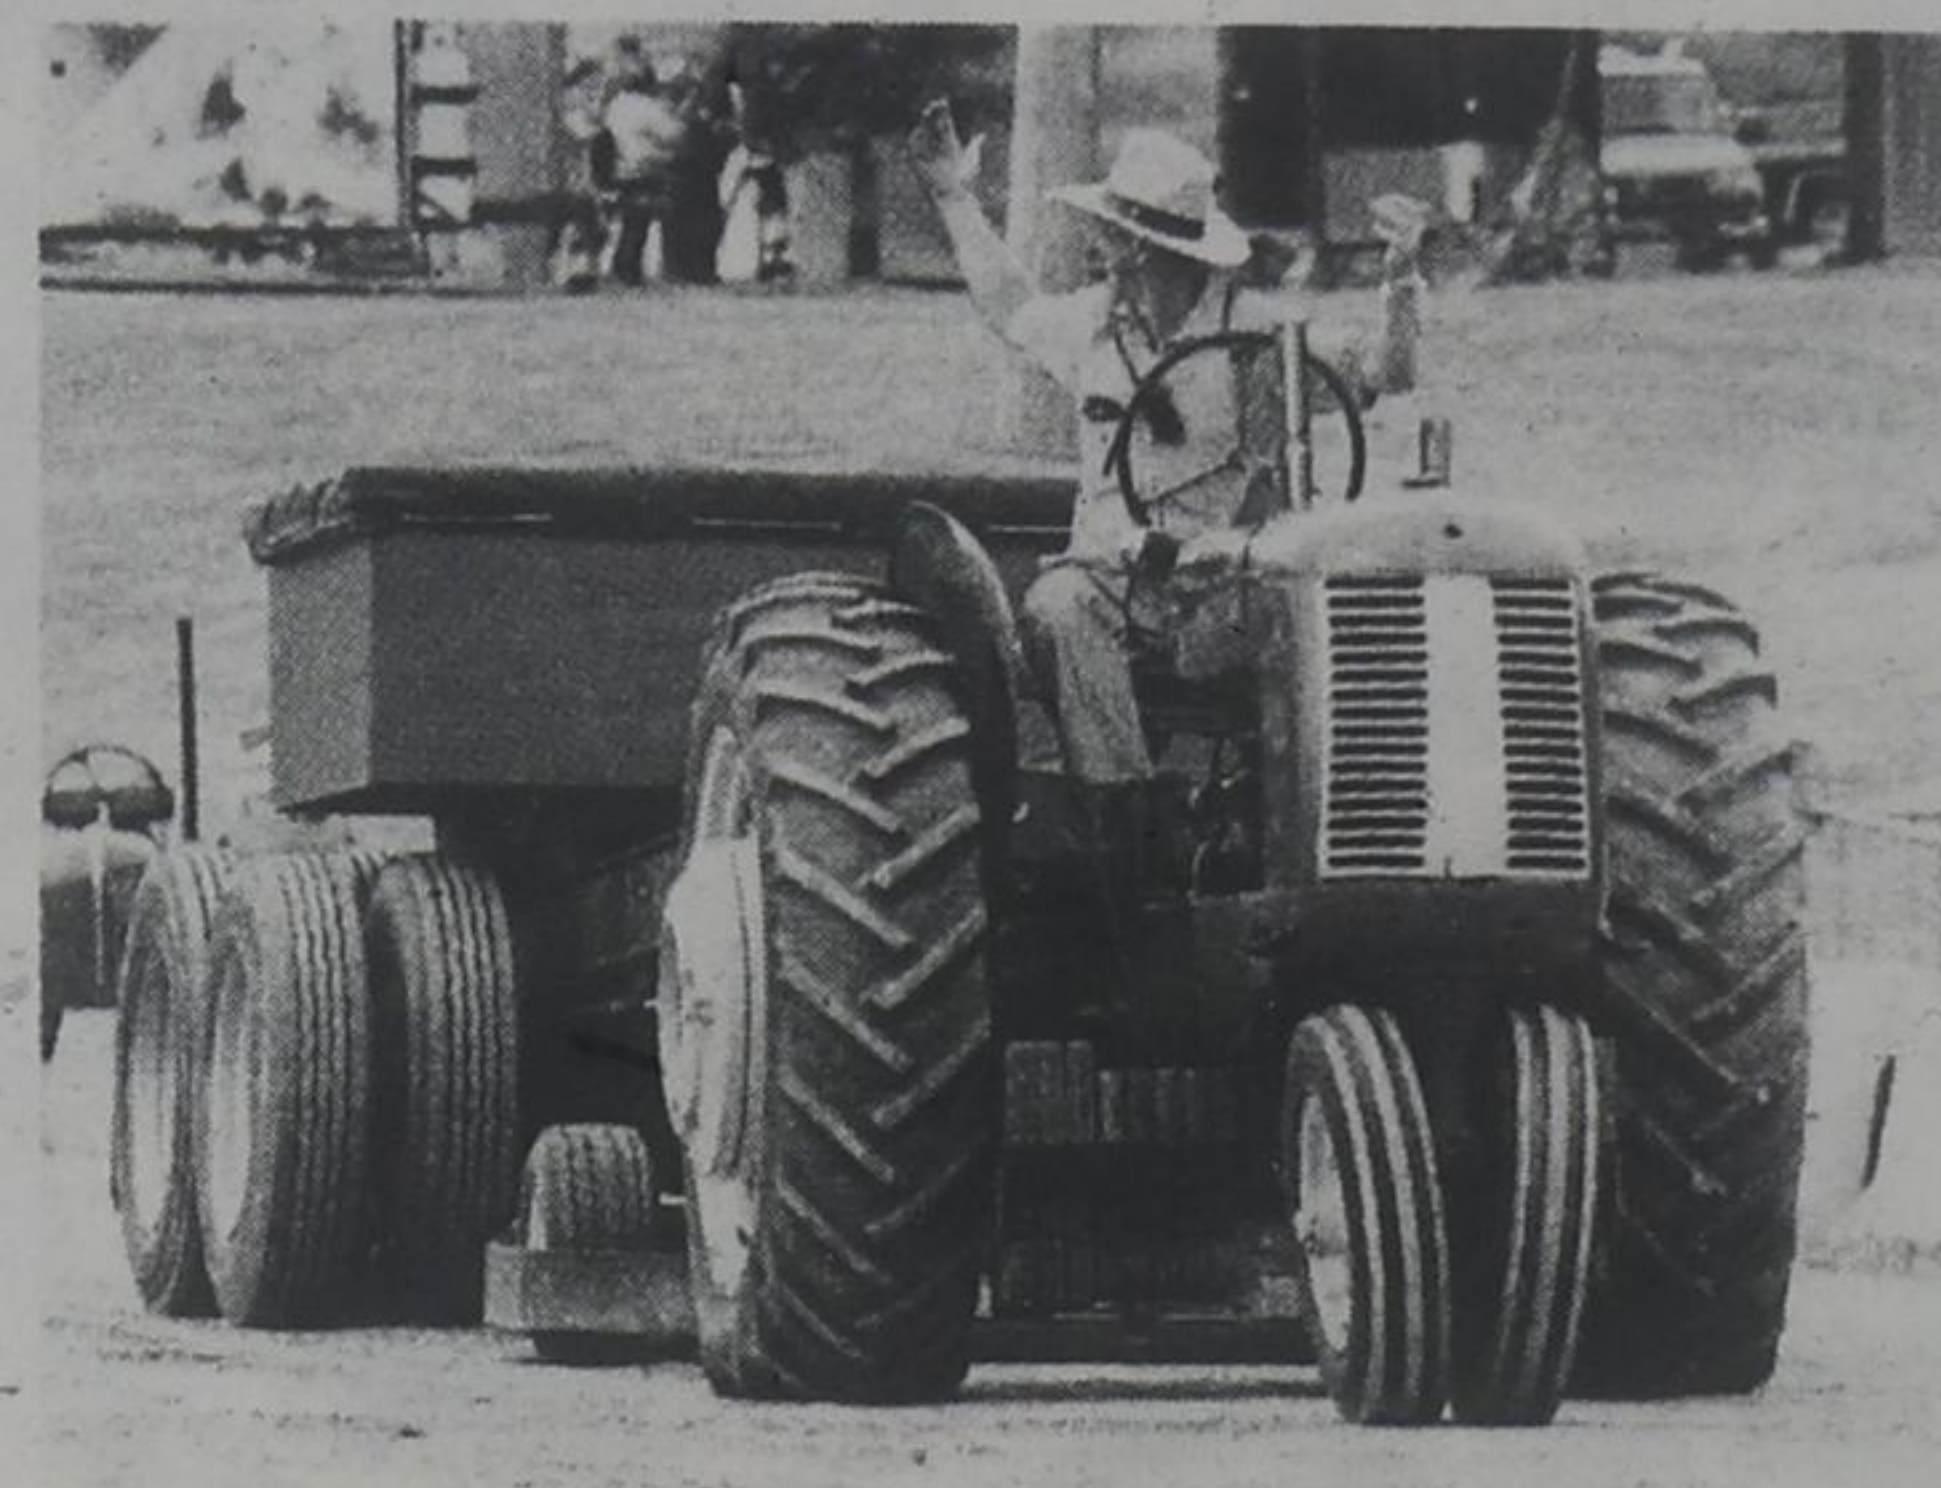

SUMMER FUN

Clockwise, from right: Willy Tallon Jr., 6, gives it his all as he pulls ahead of the competition and peddles towards the finish line in the kids pedal tractor pull event during Country Heritage Park's Summer Fair and Farm Expo Saturday. The event, complete with the 19th annual All Colours Antique Tractor Show, featured a kids' zone, pedal car tractor pull and more. Willy Tallon, shows his frustration in the vintage tractor pull event, when the 1948 Cockshutt 40 tractor he was driving kept popping out of gear, giving pulls of mere inches. Two-and-a-half-year-old Gwenhyvar Dotto takes a big bite out of her ice pop as she takes in the tractor pull event. Millie Tian, 5, and her brother Raymond, 8, work as a team to get their paddleboat across the miniature lake at the kids zone.

Graham Paine / Metroland

SUNDAY
16
SEPT
SAVE THE DATE

21ST ANNUAL
SUHAAG SHOW

INTERNATIONAL CENTRE
6900 AIRPORT RD
DOORS OPEN 11 AM - 6:30 PM
FASHION SHOWS 1.30 & 4.30 PM
416.716.5793 / 416.876.9779

Largest
South Asian
& Fashion
& Entertainment