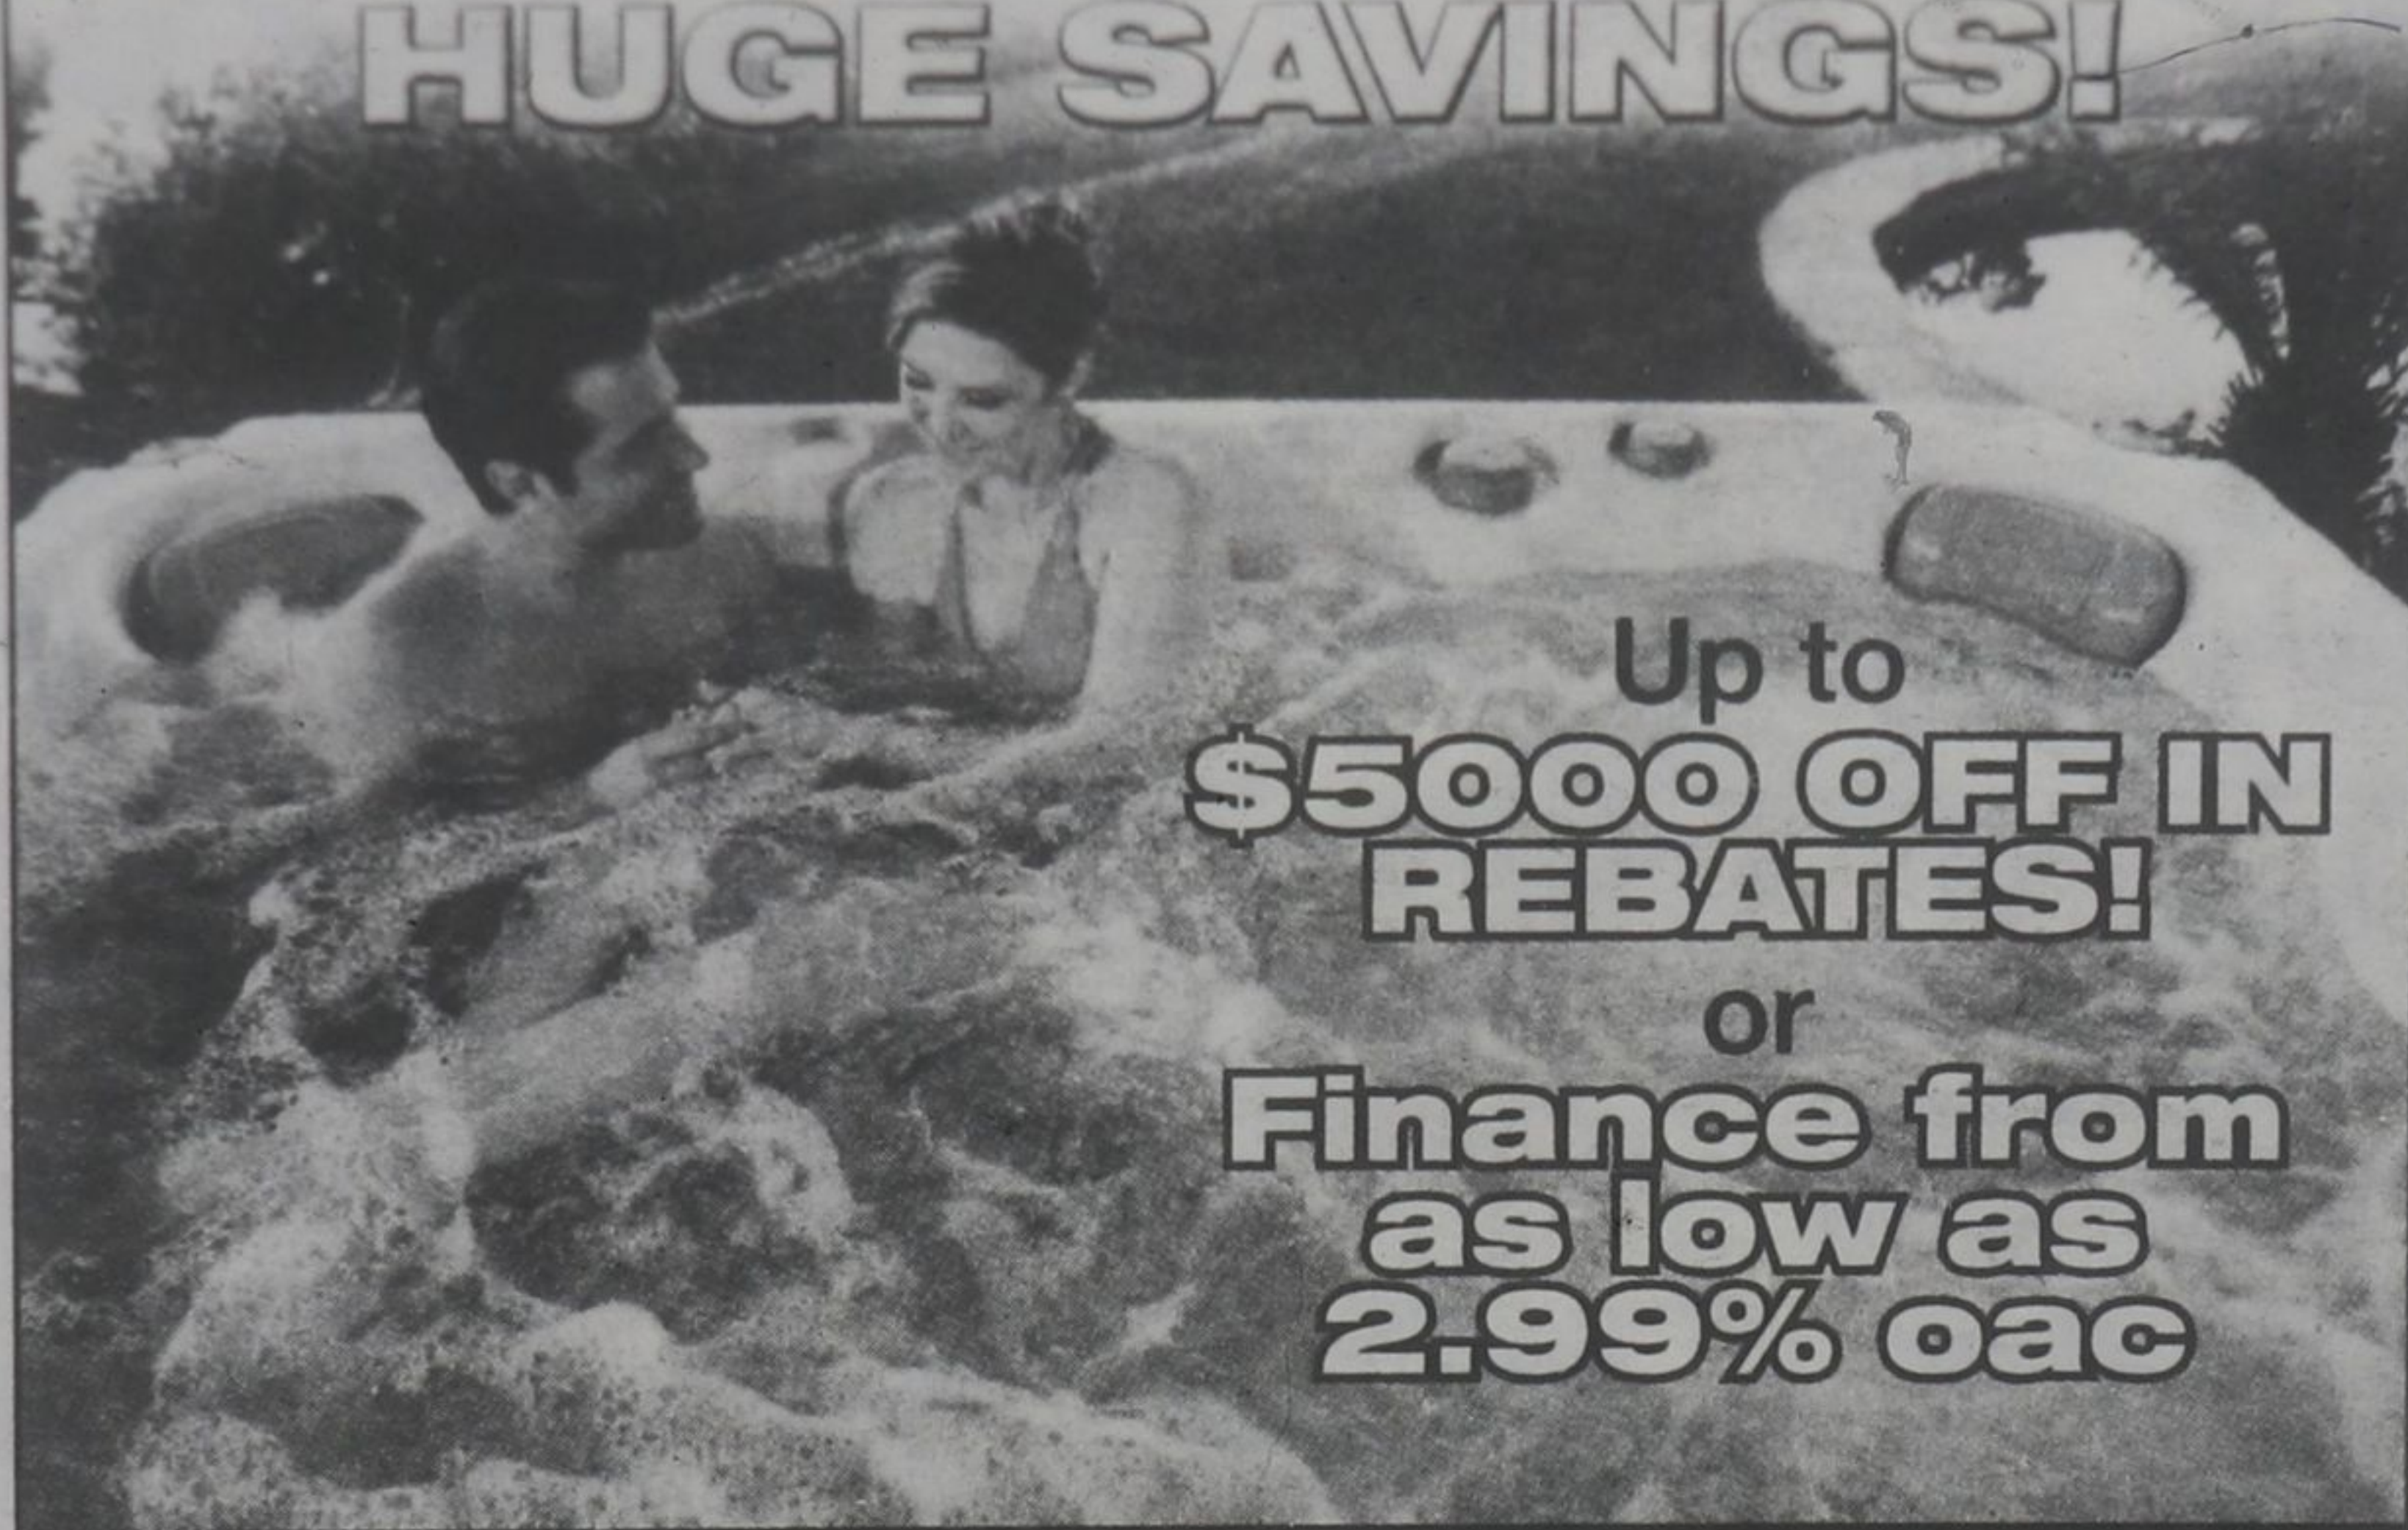

# Sundance Spas

**HOT TUB TRUCK  
LOAD SALE  
HUGE SAVINGS!**

Up to  
**\$5000 OFF IN  
REBATES!**  
or  
**Finance from  
as low as  
2.99% oac**

2000 Appleby Line (Millcroft Shopping Centre) Burlington  
5985 Rodeo Drive (Heartland beside Wicker Emporium) Mississauga  
380 Dundas St. (Highway #5) Unit D12 Oakville

905-315-7800 905-890-6200 905-257-5006

[www.thesundancespastore.com](http://www.thesundancespastore.com)

COMMUNITY

NEW GOLDEN ARCHES OPEN

Graham Painé / Metroland

Franchisees Amanda and Cam Binnie welcome residents to the first freestanding McDonald's to open in Milton in more than 40 years, located on James Snow Parkway just south of Hwy 401. It opened May 11 and all weekend long the location offered special opening prices on a wide variety of menu selections.