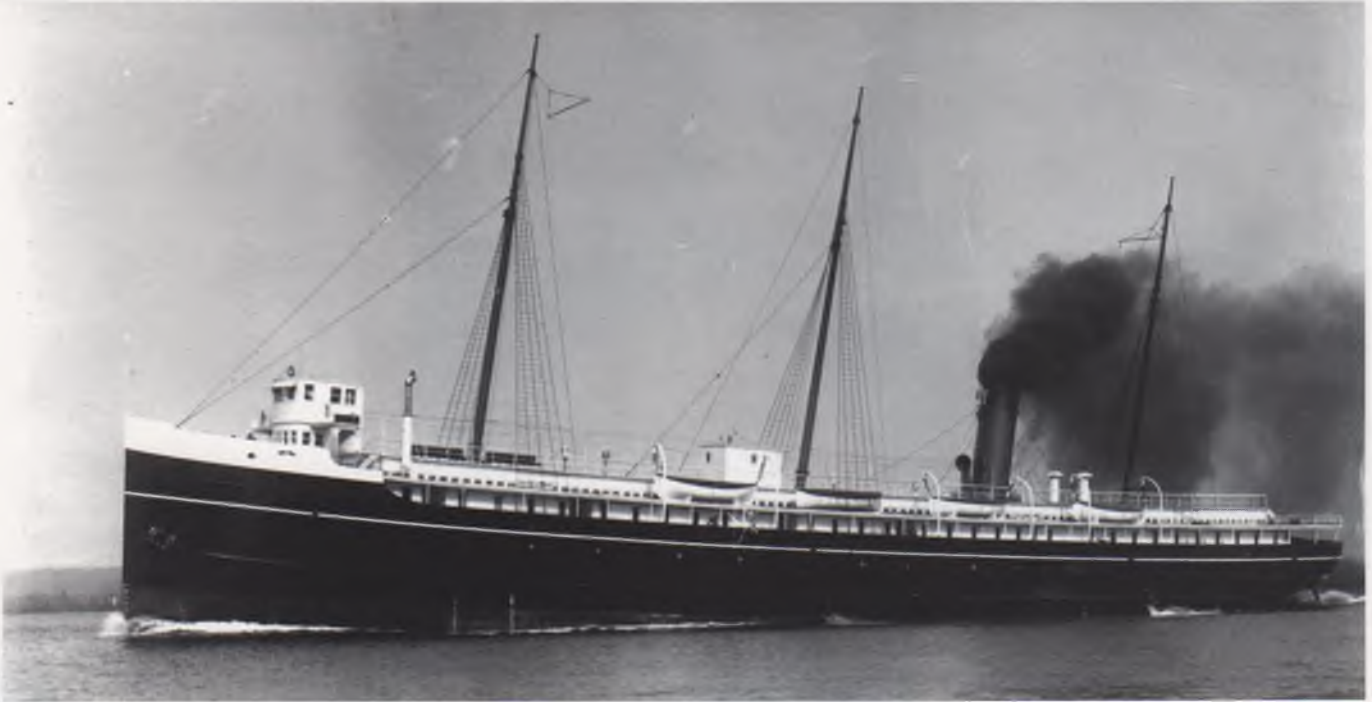

Young photo caught MANITOBA upbound in Little Rapids Cut, 1921.

Photo dating from the early 1920s shows the diningroom steward and galley crew of MANITOBA posed on the hurricane deck by the wireless shack.

A rare operating view of the luckless MANASOO in 1928. MANITOBA rescued the survivors of her September sinking.