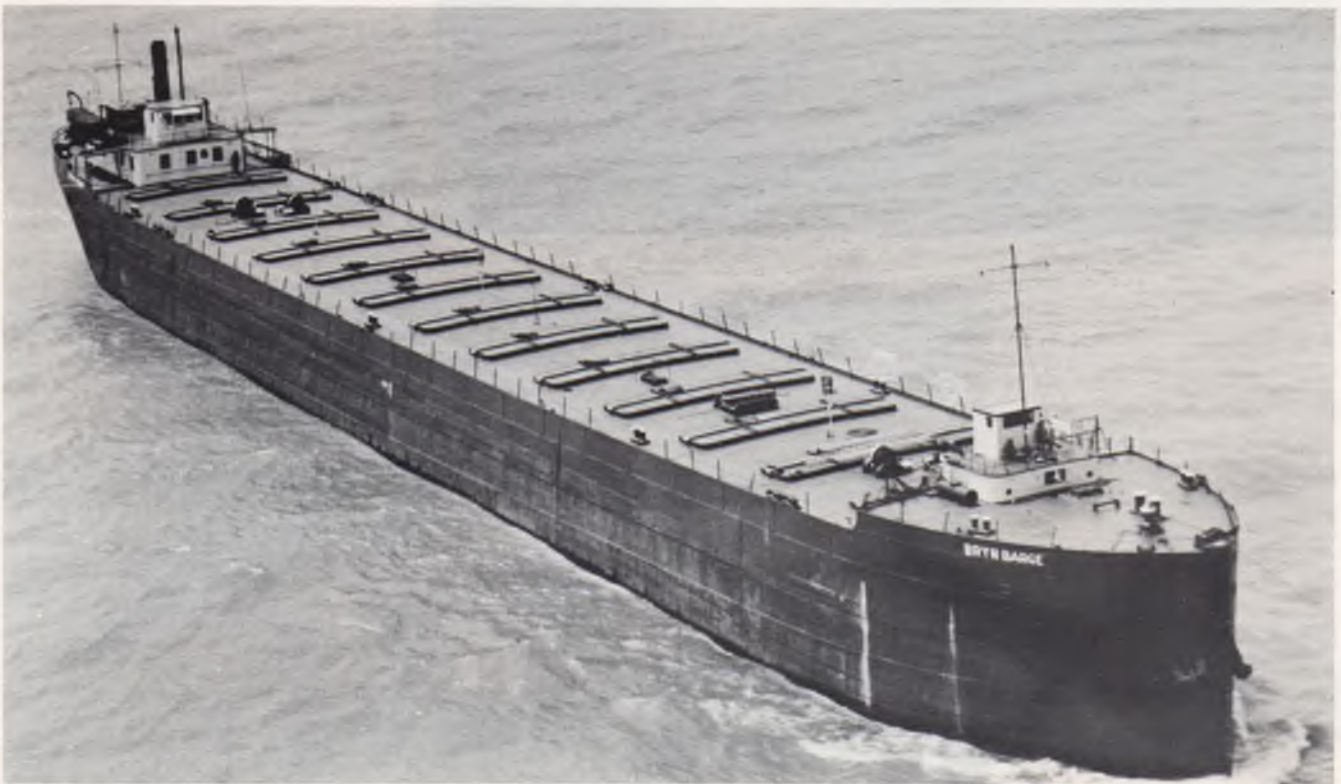

This Pesha photo, taken about the time of World War One, shows the barge BRYN MAWR downbound in the St. Clair River near Marine City.

BRYN MAWR is upbound out of the Davis Lock at the Soo in this view taken during the late 1930s by Edwin Wilson, of Milwaukee.

The camera of James M. Kidd caught BRYN BARGE upbound in the Detroit River under the Ambassador Bridge on May 26, 1951.