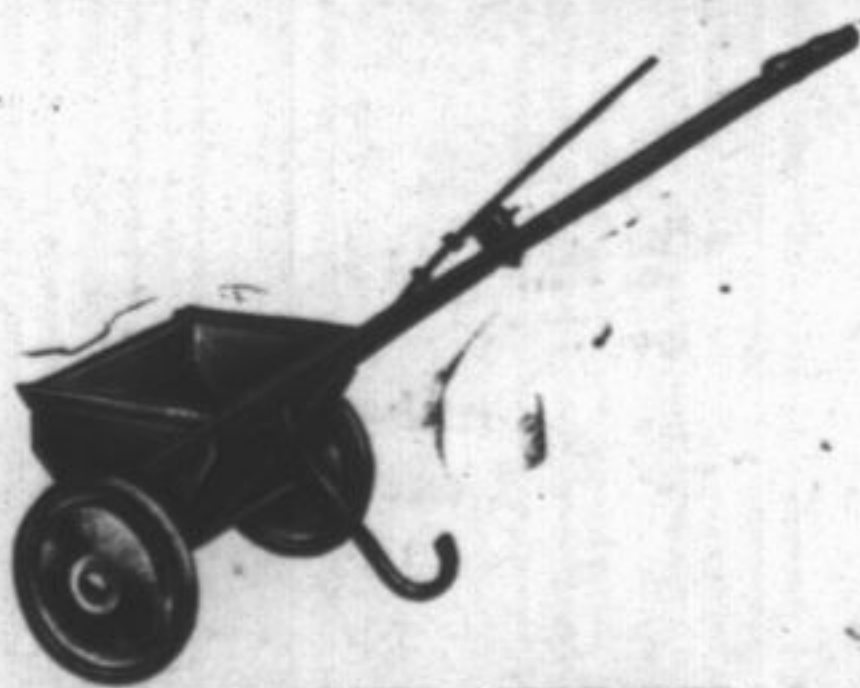

TIN SNIPS

10 inch with hardened steel jaws\$1.69

For Lawn and Garden

FERTILIZER SPREADER

Enjoy the convenience of a handy spreader. Clog-proof agitator, in red and green. 25 lb. capacity\$5.95

MILORGANITE

An ideal lawn and garden fertilizer. will not burn the lawn.
100 lb.\$3.50