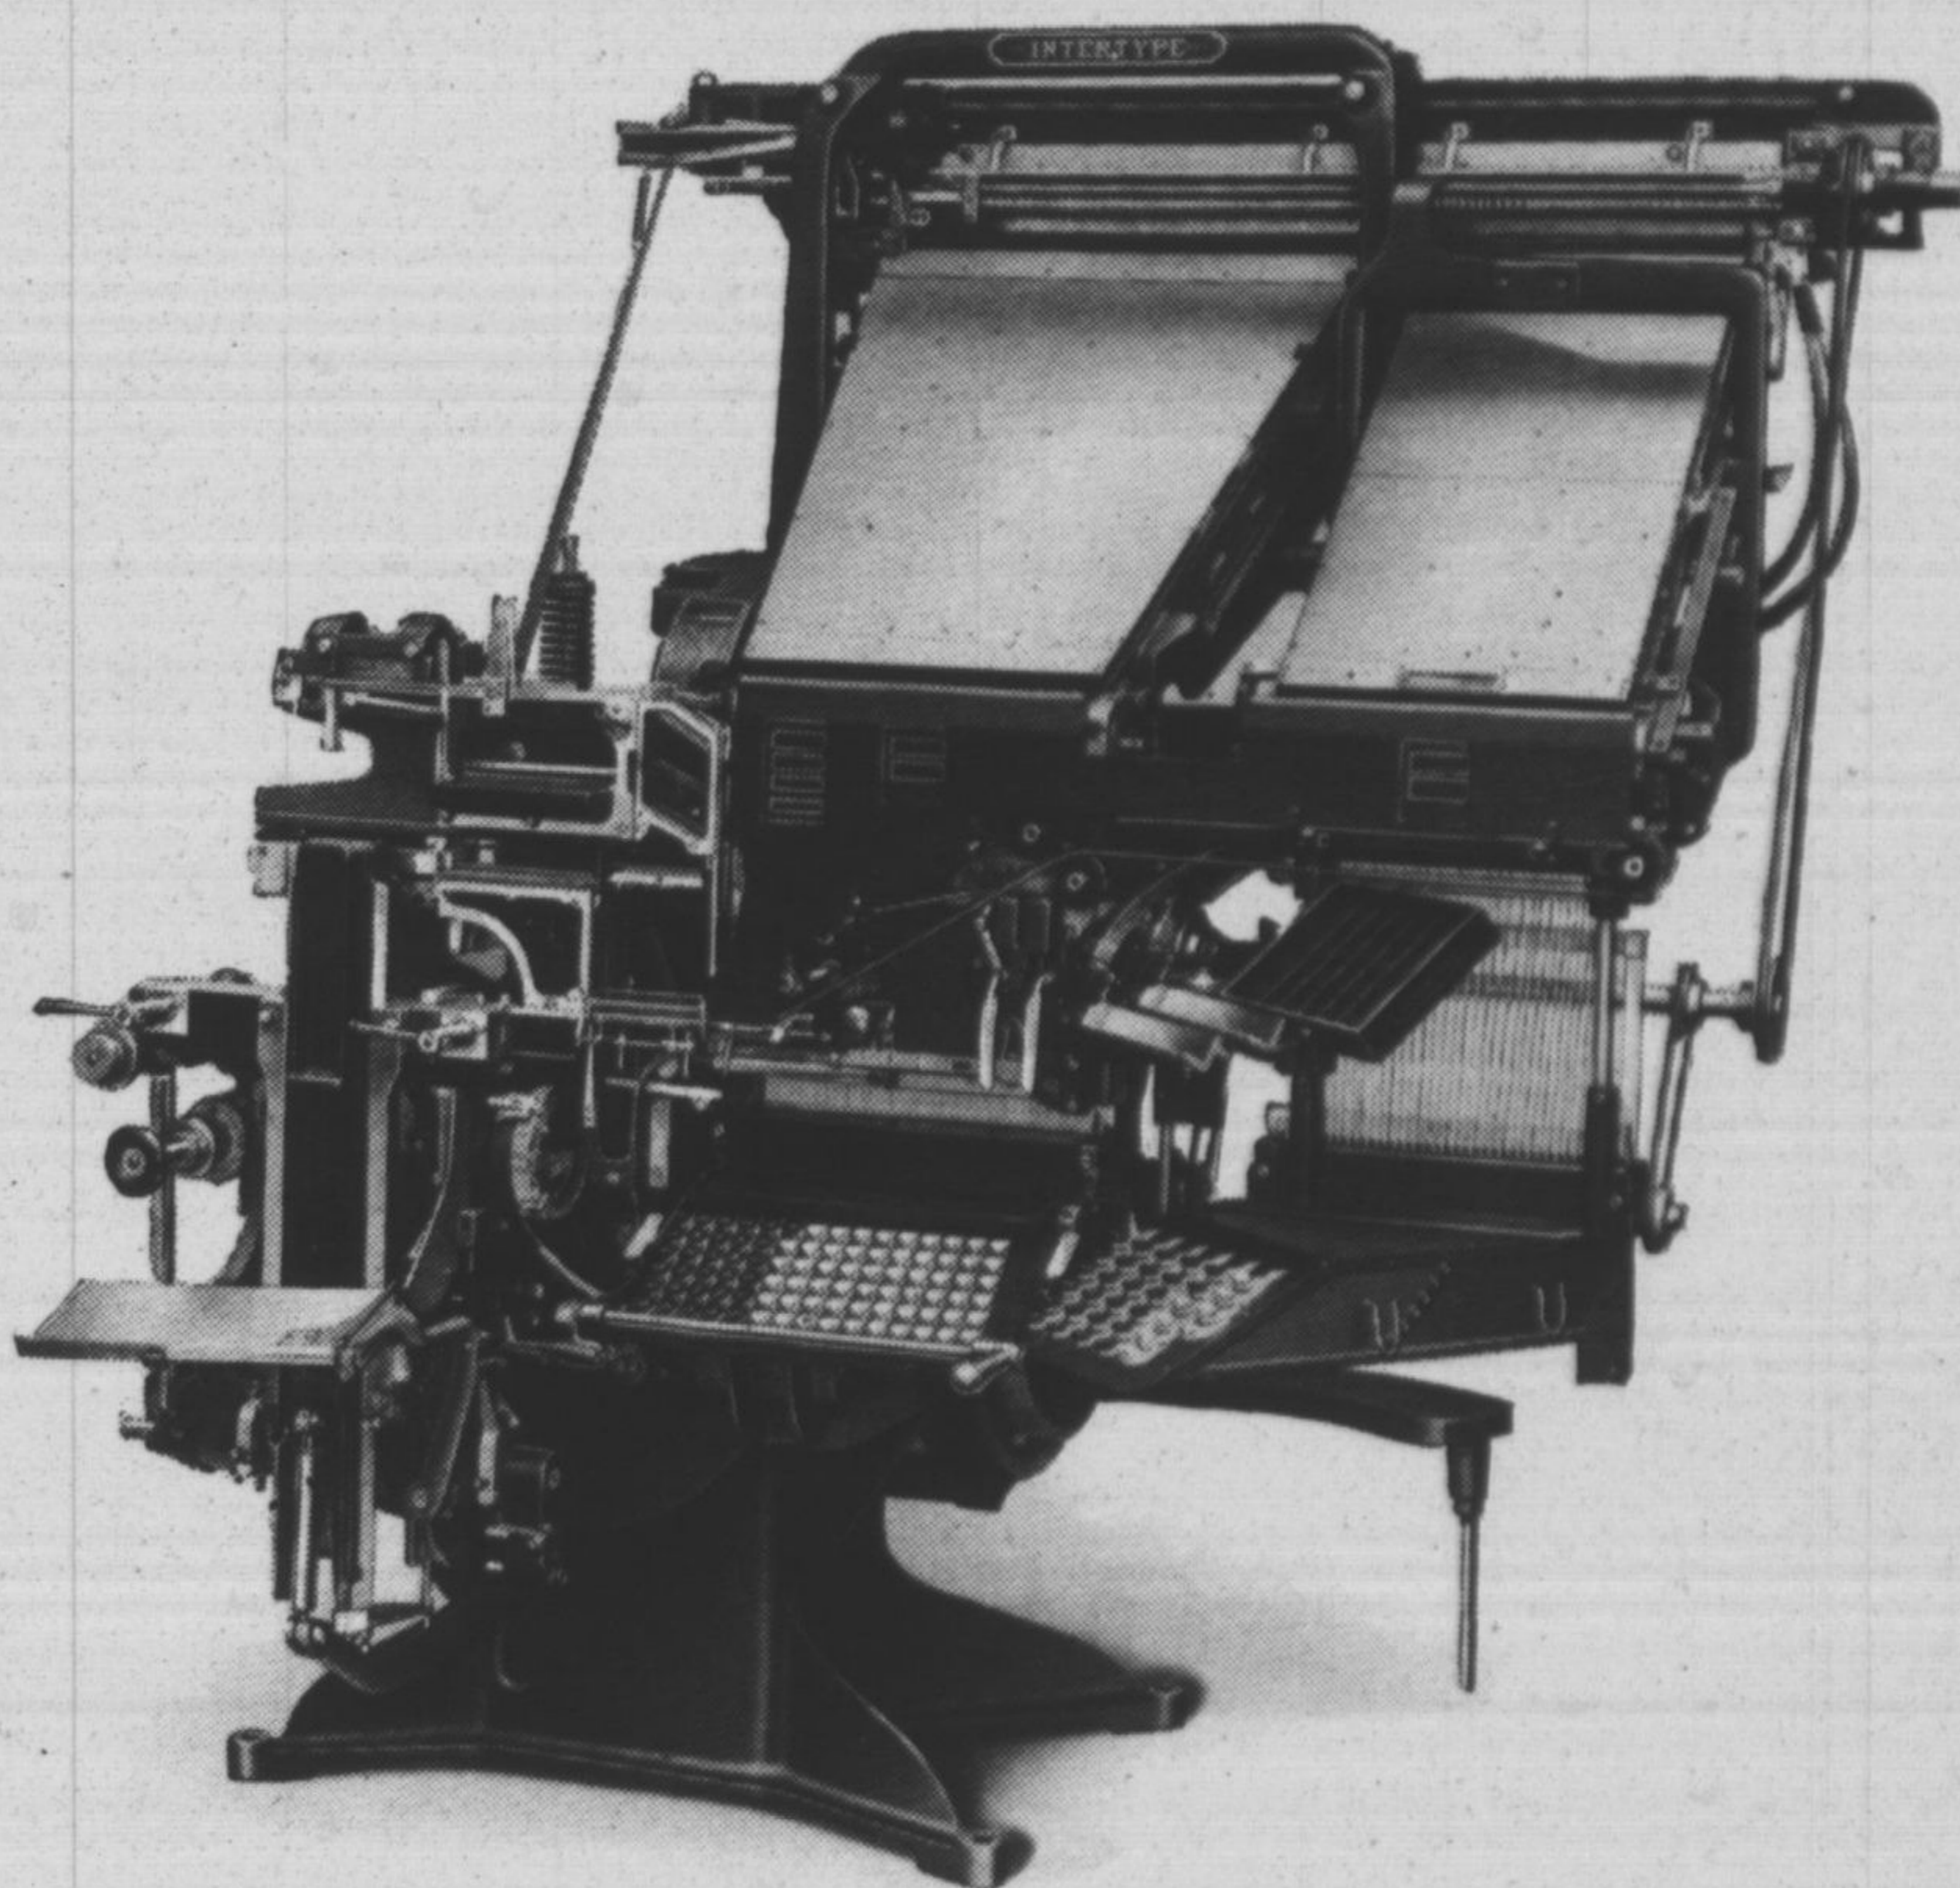

The

Install Intertype Machine

The above typesetting machine is the first new major piece of equipment installed by the Highland Park Press in its new plant location at 17 North Second Street. The plant only is located at this address. The newspaper and business office remains in the same location at 538 Central Ave. Telephones H. P. 557-558.