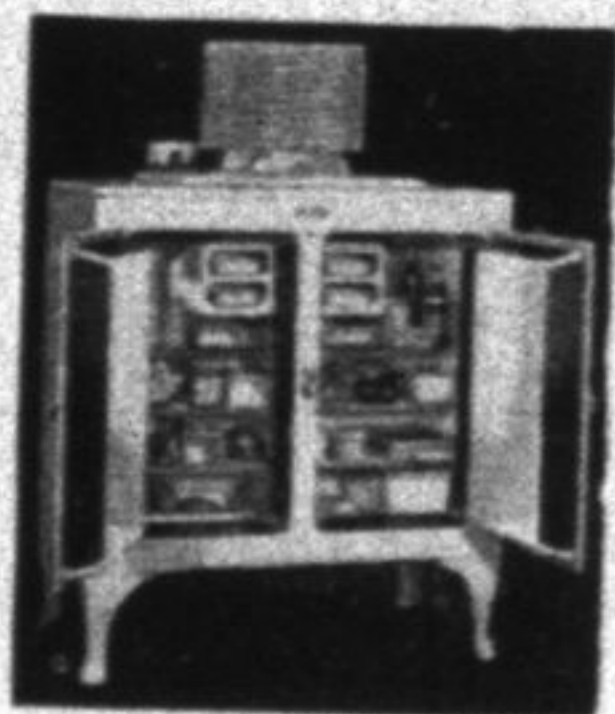

G. E. Monitor Top REFRIGERATOR

Illustrated S-100 Models **$210 up**

Complete installation can be had as low as $21.00 down, and a special Christmas payment plan makes further financing unnecessary until the following March 1st. Guarantee unequalled.