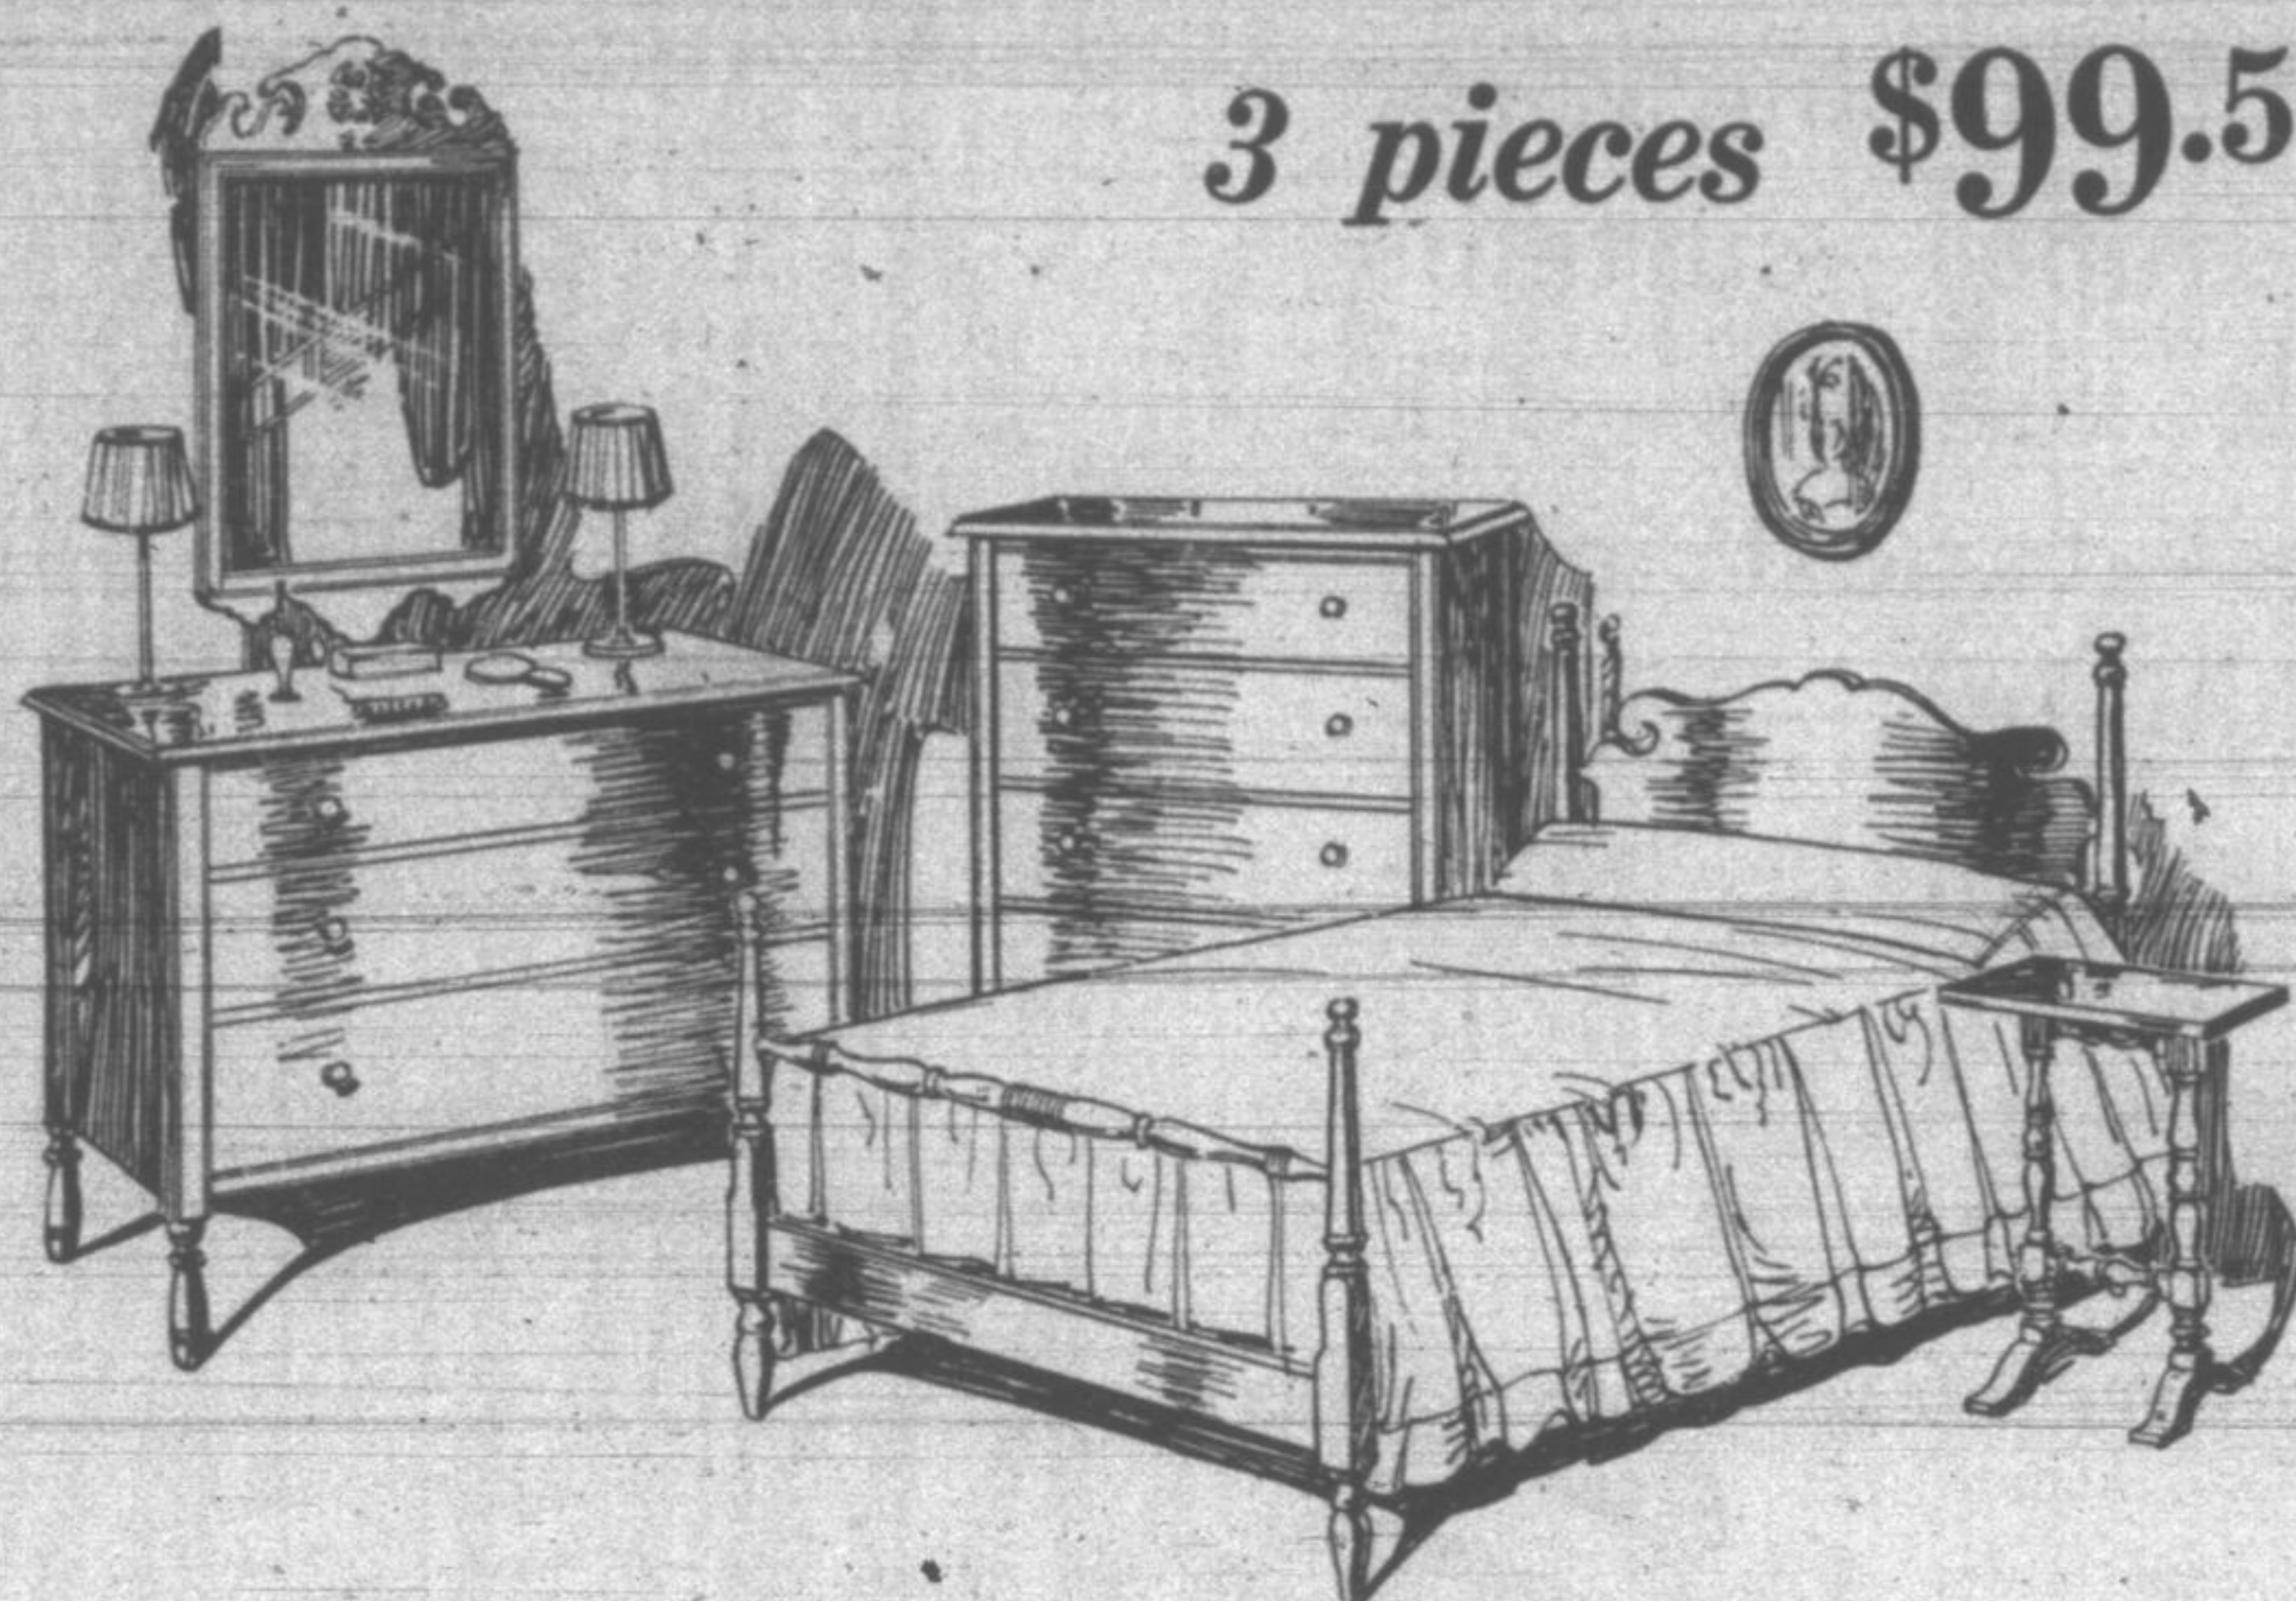

COLBY'S

IN EVANSTON

REMOVAL SALE

3 pieces \$99.50

A Maple Suite of three pieces — bed, bureau with hanging mirror and chest of good Early American Colonial design, finely figured and finished in a rich, mellow color. Made by Berkey & Gay to sell at \$190.00. Sale price **\$99.50**