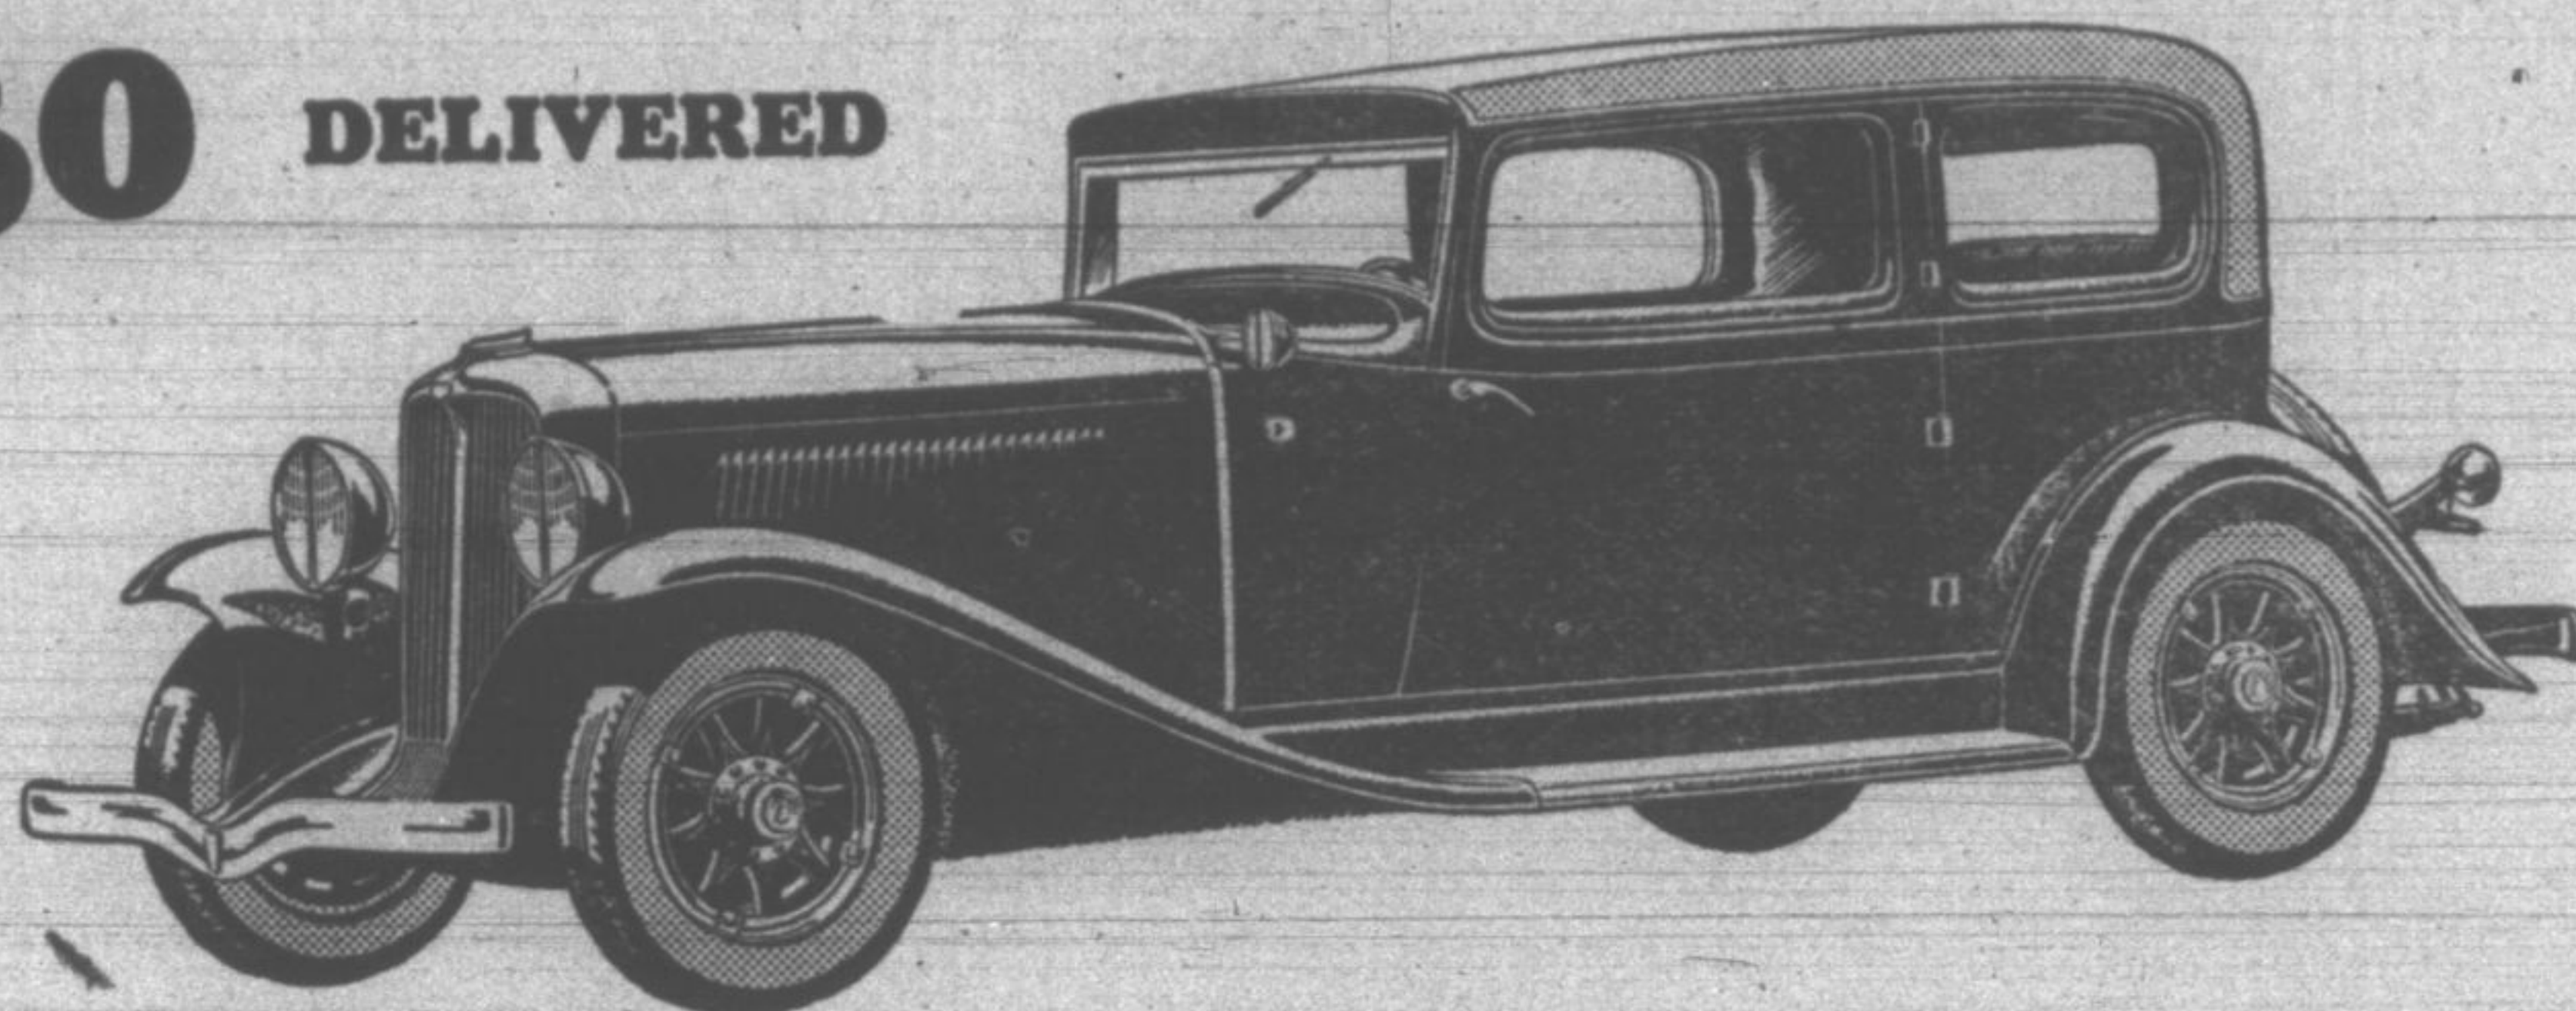

World's Biggest Value

\$1030 DELIVERED

98 HORSEPOWER, STRAIGHT EIGHT, 127" WHEEL BASE, SILENT CONSTANT MESH, STRONGEST FRAME, X-TYPE. AUTOMATIC CHASSIS LUBRICATION. WIDEST REAR SEAT. WIDEST DOOR OF ANY CAR. ADJUSTABLE FRONT SEAT.

IMPROVED L.G.S. PATENTED METHOD OF

FREE WHEELING

IN ALL FIVE CUSTOMER MODELS

AUBURN

PLACE YOUR ORDER AT ONCE TO INSURE EARLY DELIVERY

Standard models: 5-pass. 2-door Brougham \$1030; 4-door Full Sedan \$1080; Convertible Cabriolet \$1130; Convertible Phaeton Sedan \$1230; Business Man's Coupe \$1080. All custom models include Free Wheeling. 5-pass. 2-door Brougham \$1235; Business Man's Coupe \$1285; Convertible Cabriolet \$1335; 4-door Full Sedan \$1285; Convertible Phaeton Sedan \$1435. Delivered at Highland Park. Equipment other than standard at extra cost.