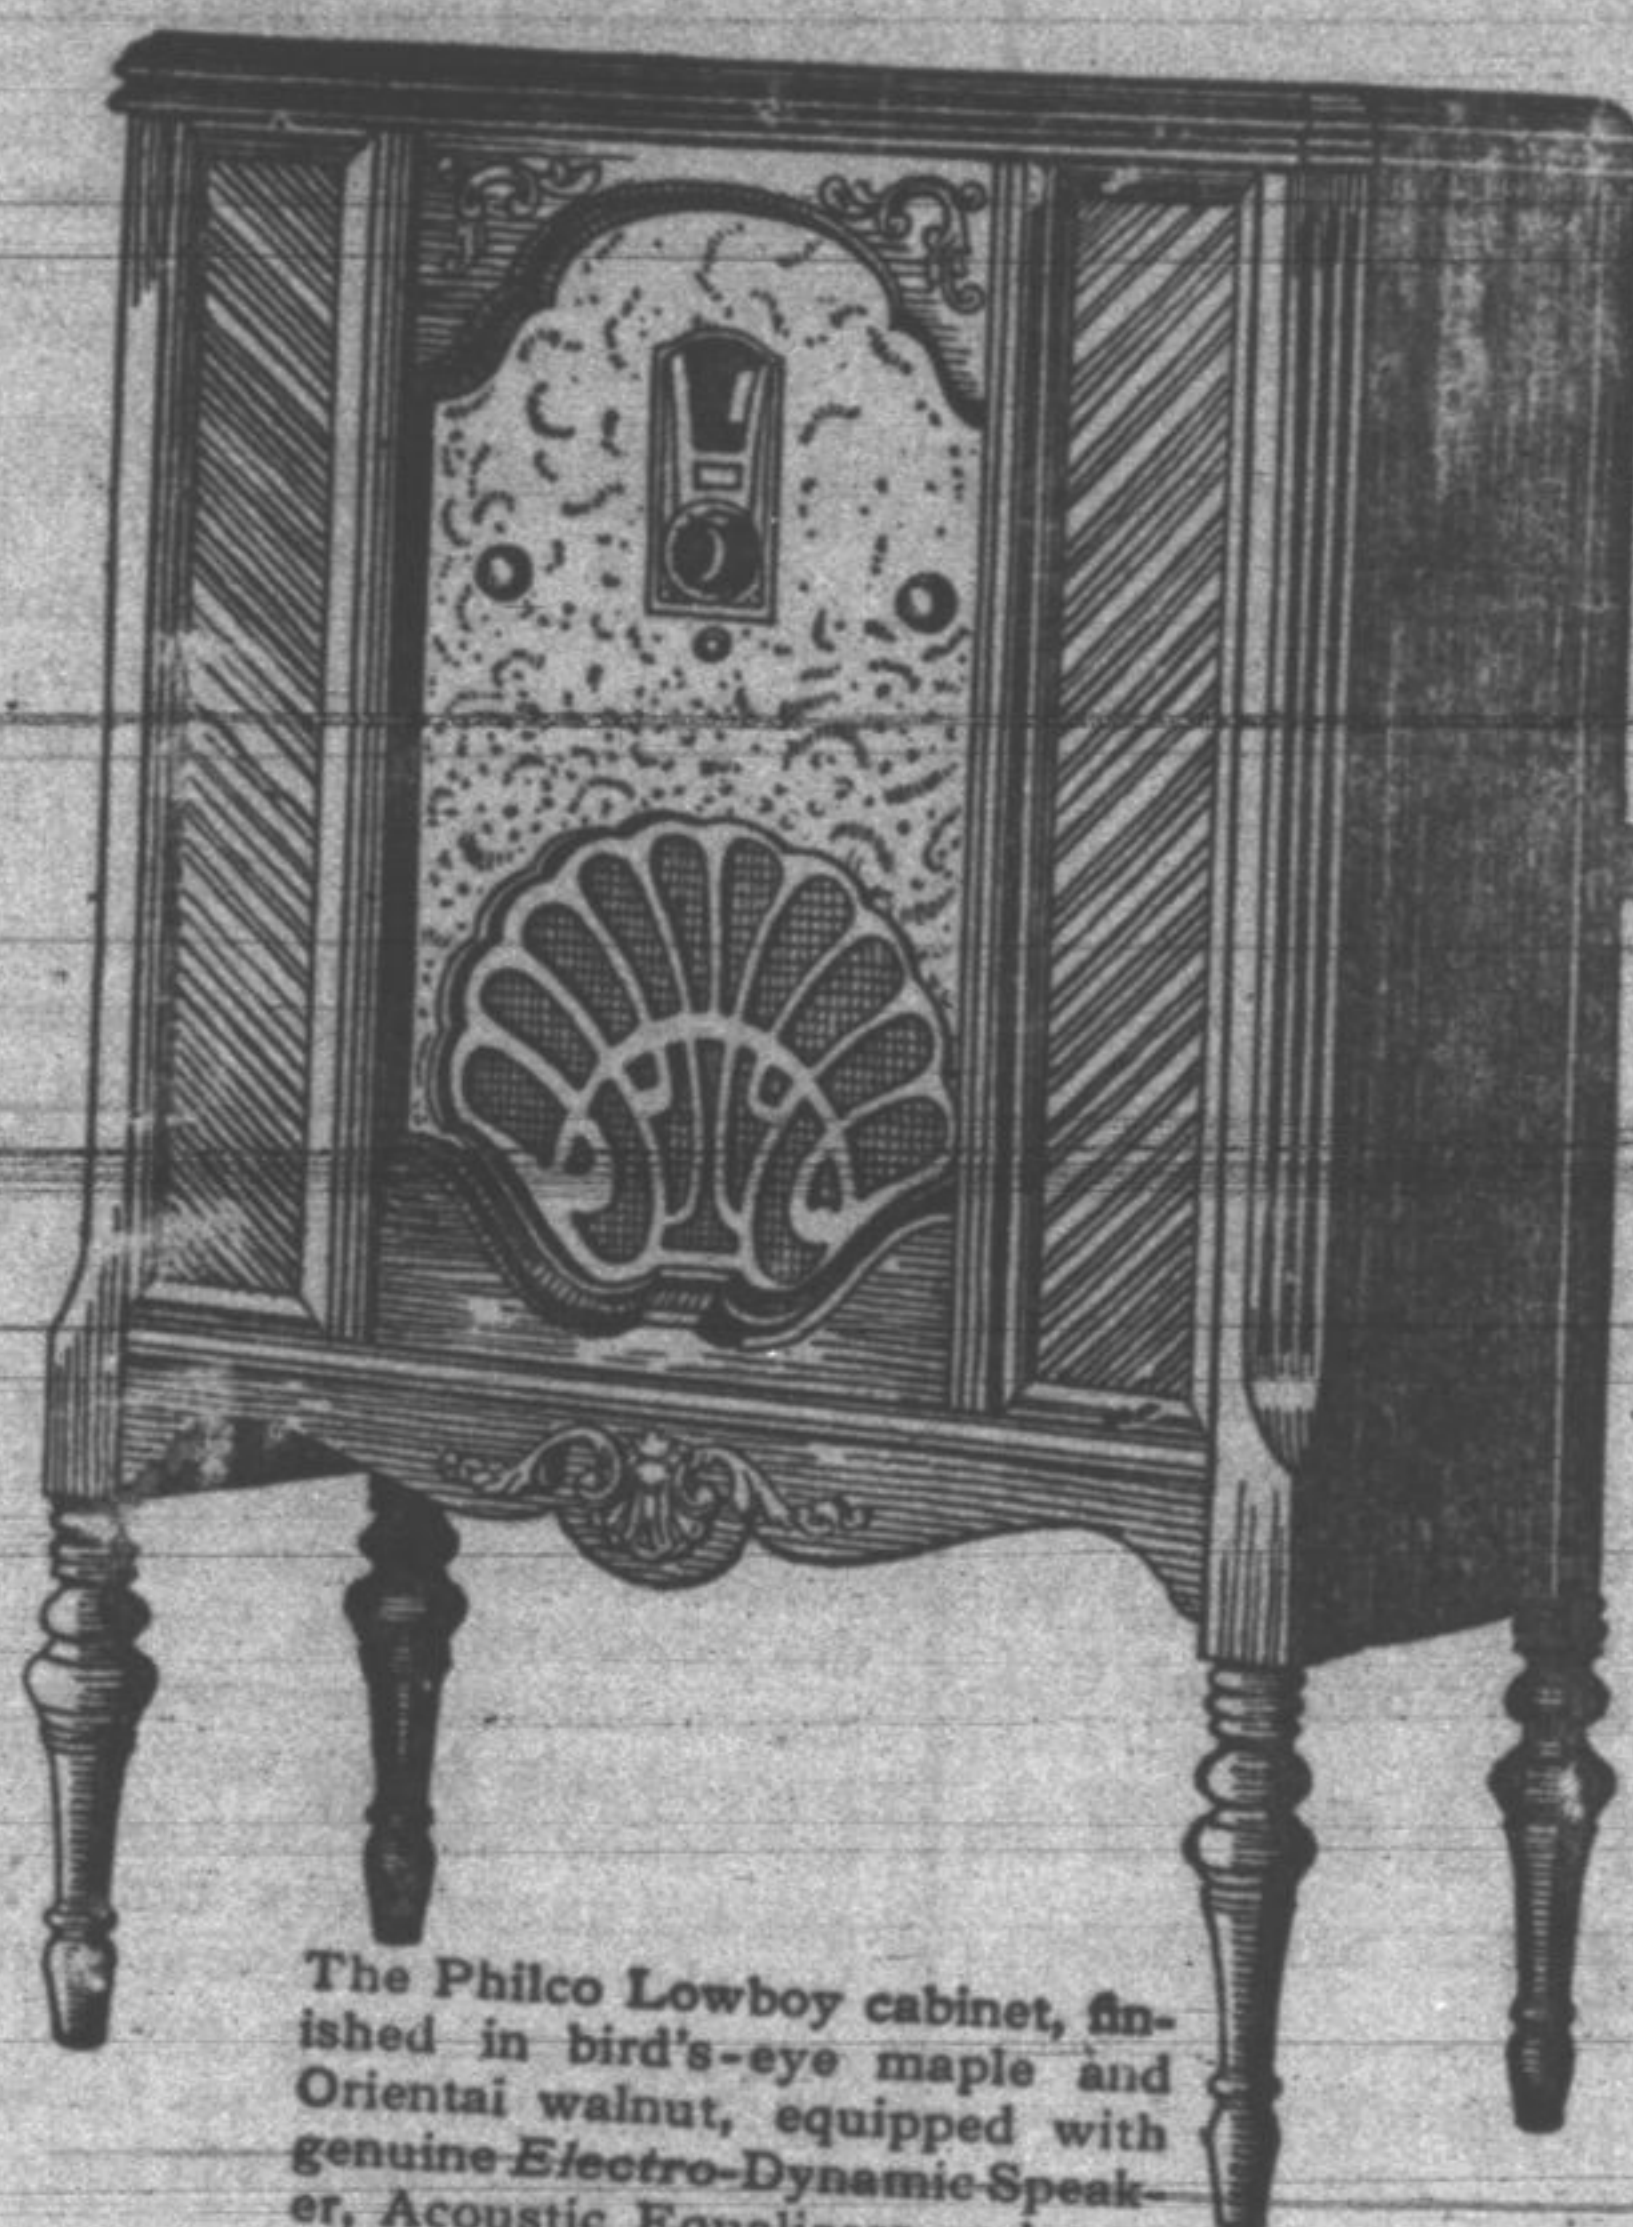

The Philco Lowboy cabinet, finished in bird's-eye maple and Oriental walnut, equipped with genuine *Electro-Dynamic* Speaker, Acoustic Equalizers and two 245 power tubes, push-pull.