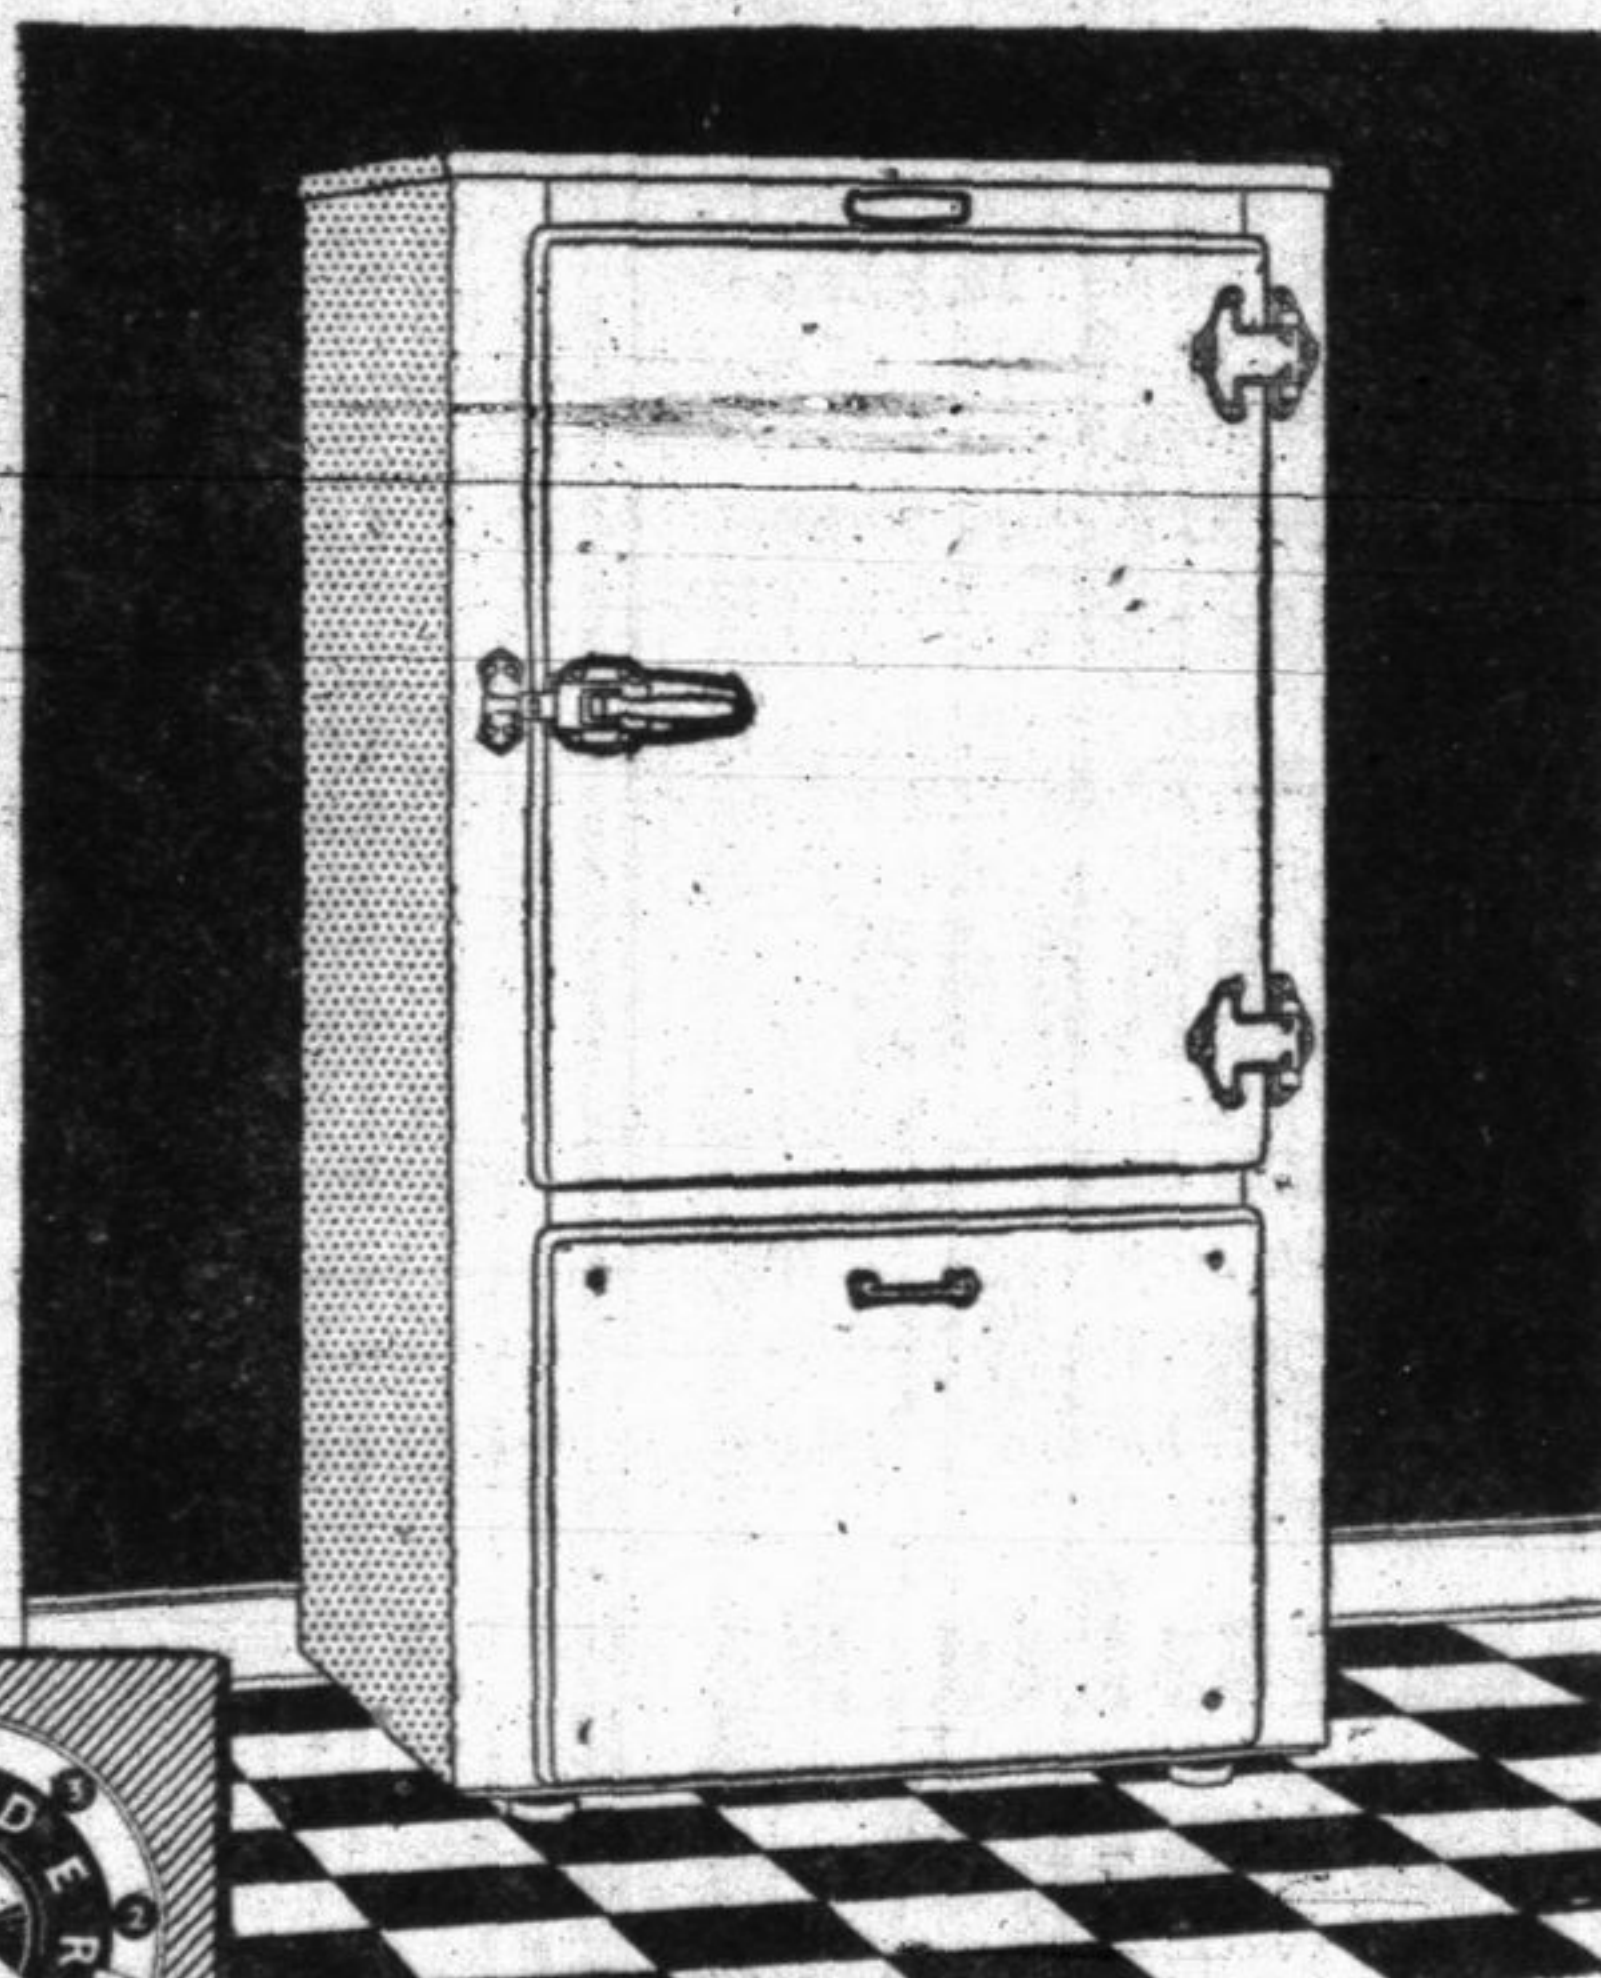

**See it now!
This new FRIGIDAIRE
that sells for only
\$195 (completely installed)**

equipped with the
"Cold Control"

*It's the most sensational
electric refrigerator ever
announced*

NEVER before has an electric refrigerator achieved the immediate and overwhelming popularity won by this new Frigidaire.

See the Frigidaire "Cold Control". It's as simple as setting a watch.

This new Frigidaire has 4 cubic feet of storage space, 8 square feet of shelf space. A small down payment will put it in your kitchen.