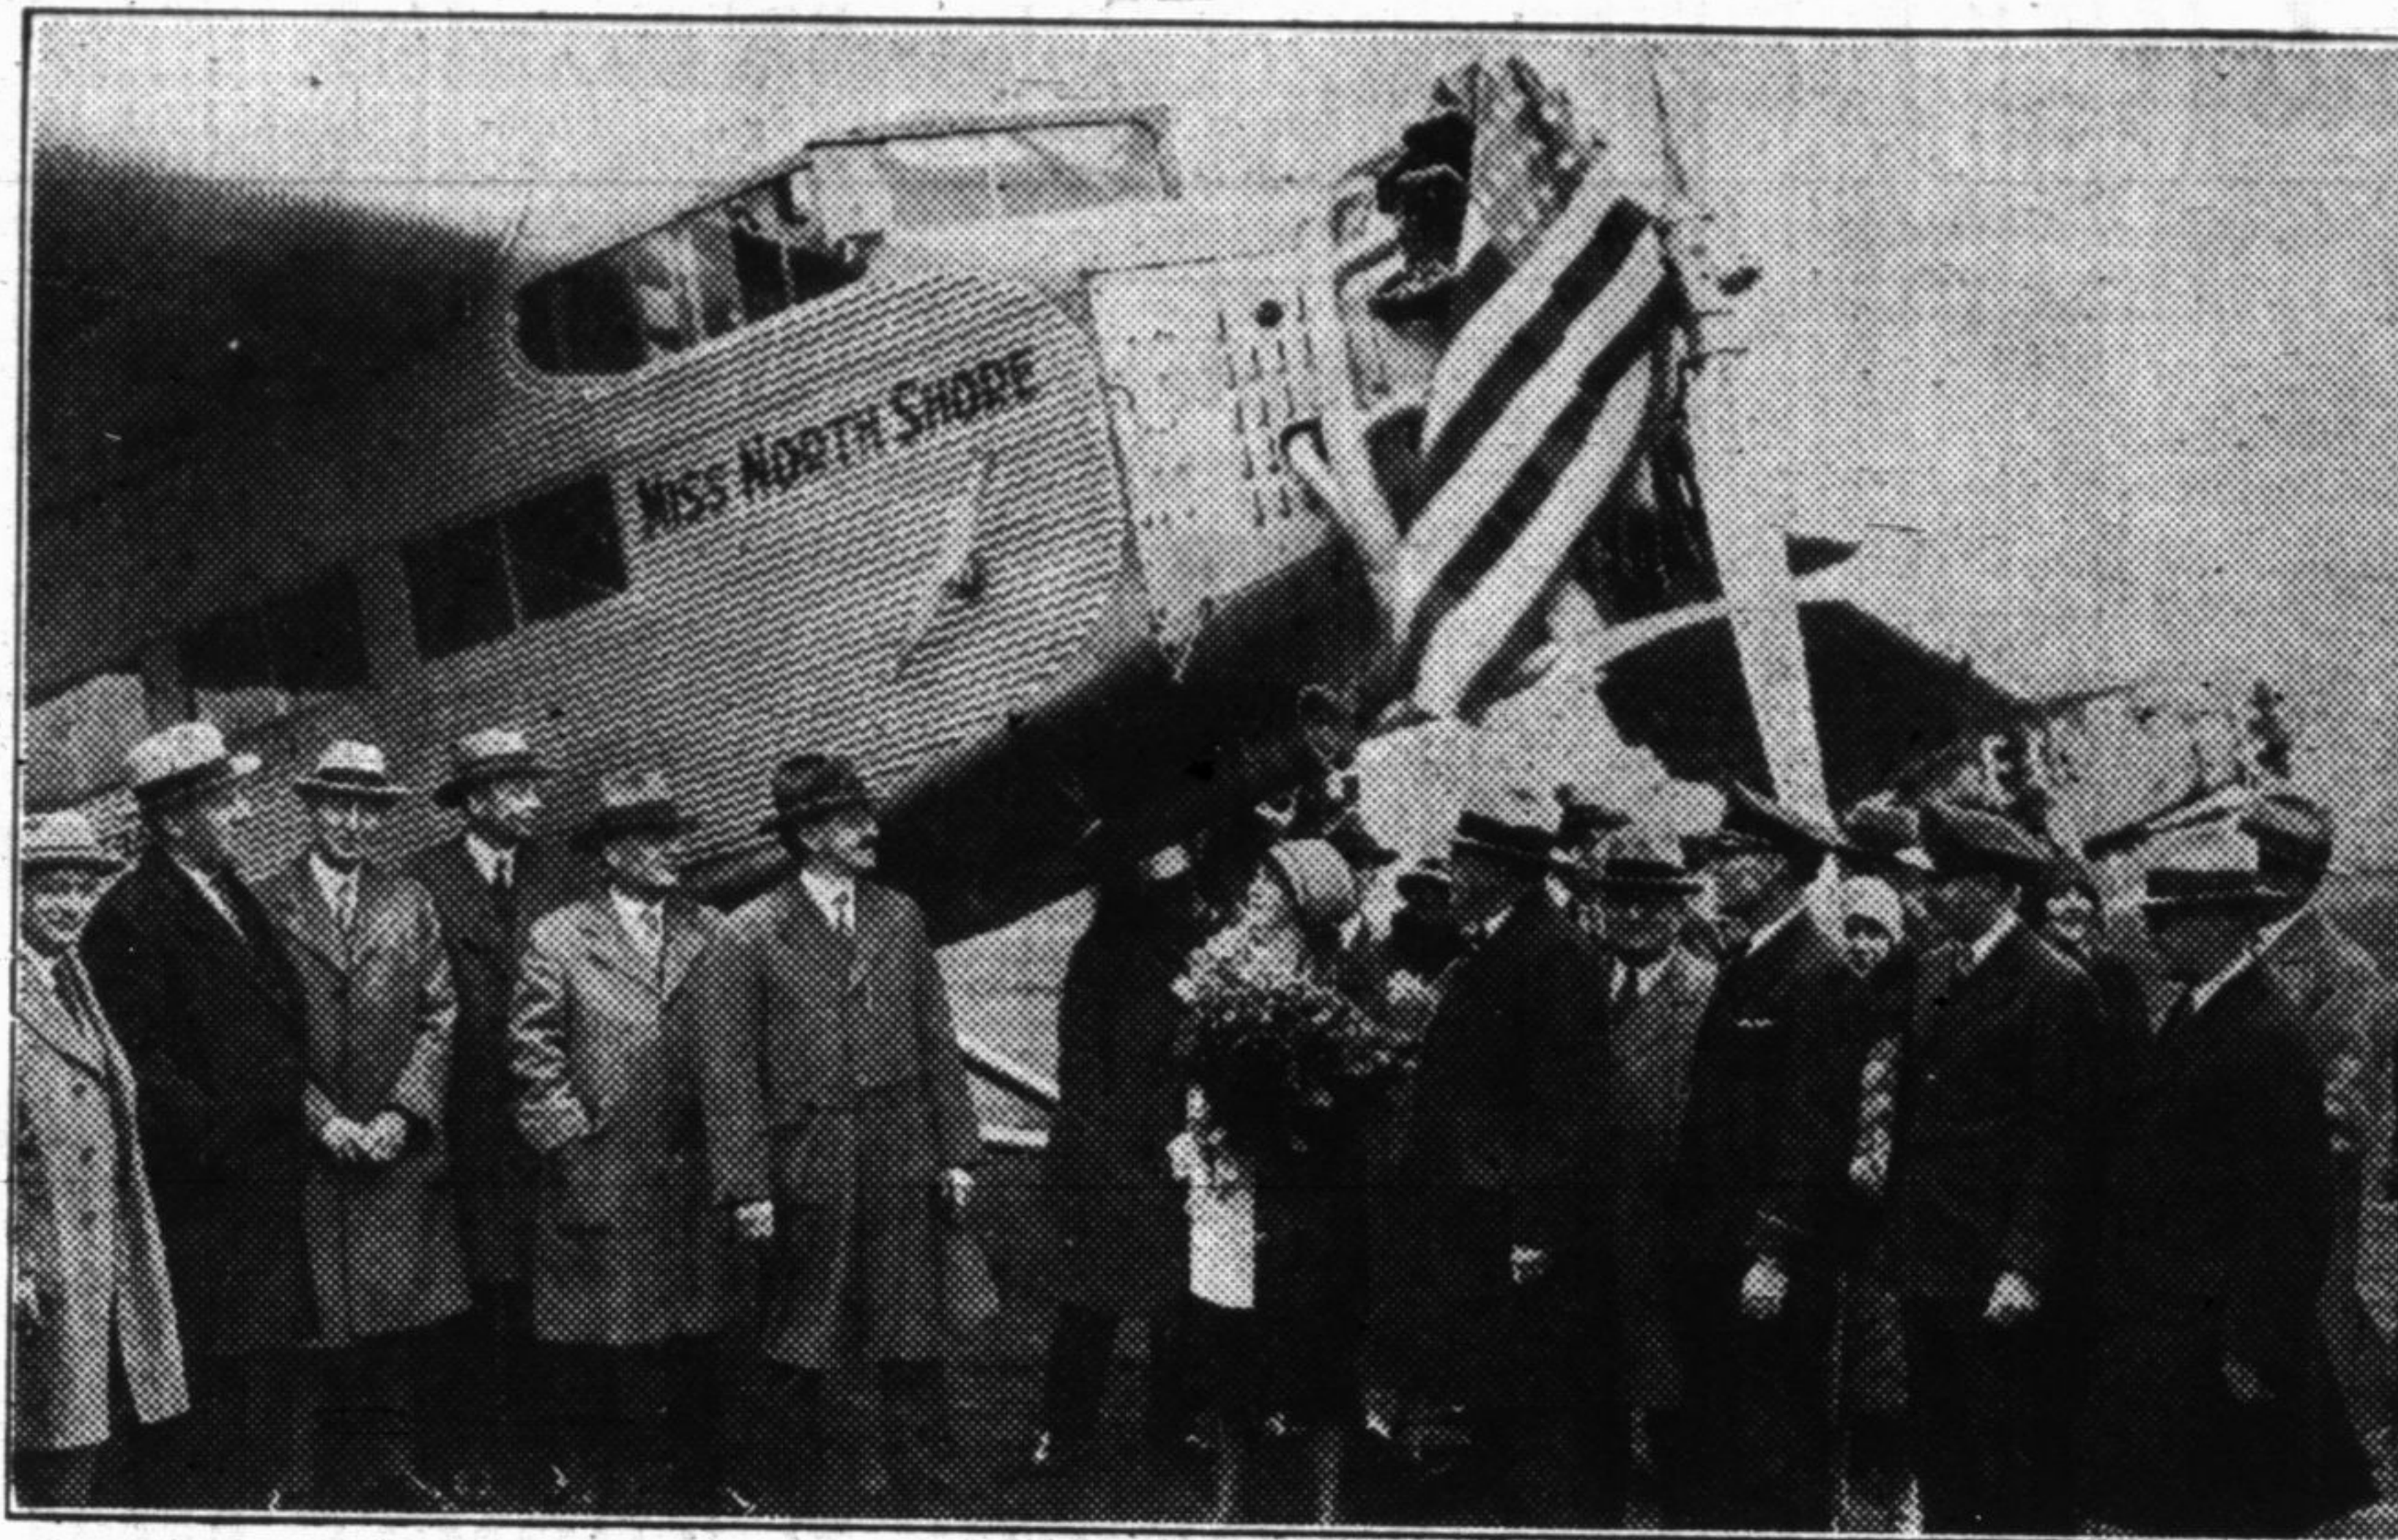

## North Shore Line Inaugurates New Rail-Air Service

The above picture was taken at the Chicago municipal airport on Monday, May 6, when the Chicago North Shore and Milwaukee Railroad (North Shore Line) inaugurated a new de luxe rail-air service between north shore communities and Detroit, Cleveland and New York, in conjunction with the Stout Air Lines.

Mrs. Daniel W. Hoan, wife of the mayor of Milwaukee, is seen in the act of christening the giant tri-motored all-metal airplane "Miss North Shore" just previous to its initial flight from Chicago to Detroit. On the left, reading from right to left, are: Mayor Hoan, Mayor William H. Armstrong of Racine, City Manager William O'Brien of Kenosha, Mayor Louis J. Yager of Waukegan, Howard P. Savage, past national commander of the American Legion, and Hal M. Lytle, vice-president of the North Shore Line. In the front to the right of Mrs. Hoan are: Alderman Albert J. Horan, chairman of the Chicago City Council aviation committee; the two Stout flyers who piloted the plane to Detroit, and Charles E. Thompson, vice-president of the North Shore Line.