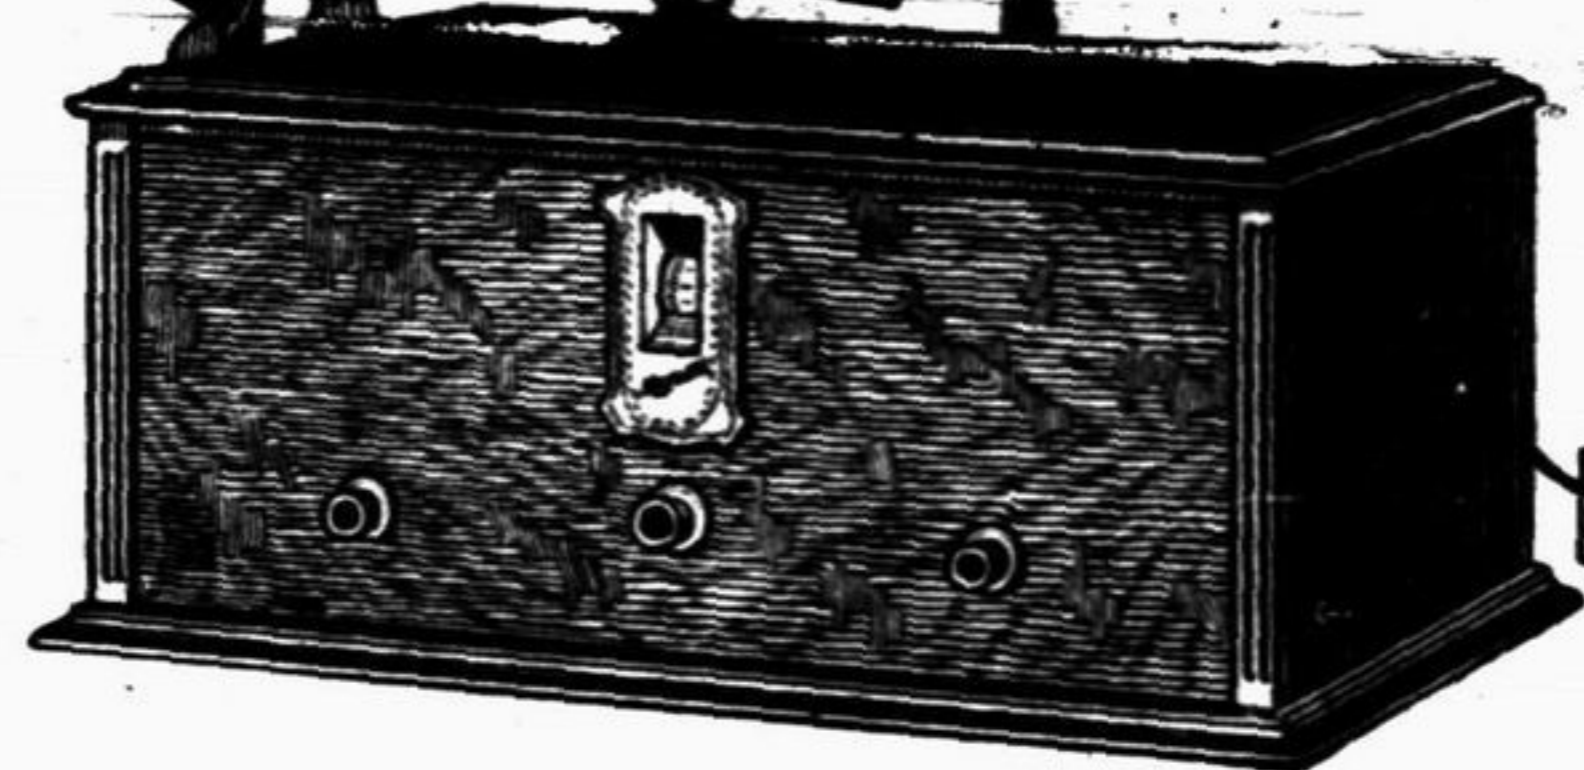

$85.00

THE "HIT" OF THE RADIO SHOW

MAJESTIC has taken the country by storm. A marvelous set, that was the sensation of the recent Radio Show at the Hotel Stevens. You must come in and listen to this new all-electric radio — no obligation. The finest radio on the market at a popular price that everybody can afford. Beautiful console type with matched burl walnut doors. ONE Dial control of extreme simplicity. When you see the set, when you hear the set, when you price the Majestic, you know it is the radio for your home. Built in Chicago—for Chicago broadcasting conditions.

FREE
Demonstration
Come in Today!

MARVELOUS TONE
QUALITY with Majestic
DYNAMIC
Power Speaker

Complete Troubleless
All-Electric Operation

Why does MAJESTIC give you so much more for your money? Because it is built complete in ONE factory. Co-ordinated quantity production makes possible a PERFECT radio at an astonishingly low price. 94 different inspections assure a 100% instrument in every case.

Nothing like it has ever been offered to the public. Faithful reproduction of the high reed notes as well as the lowest base notes give radio a new conception. All music and voice comes over the air in a most life-like, undistorted fashion. A seven-tube set with push-pull amplification. Completely shielded, making it very selective and shutting out interference. Majestic radio has been received by the public with open arms, because it has given a new conception to radio.

TERMS TO SUIT

Get acquainted with our convenient time payment plan. A moderate deposit will place this marvelous set in your home. The North Shore Music Company stands back of this set with a definite guarantee of satisfaction. Demonstrations without any obligation on your part arranged cheerfully. Come in now.

IMMEDIATE DELIVERY

North Shore Music Shop

SELVI G. CARLSON

546 Central Avenue

Open Evenings

Phone Highland Park 3066