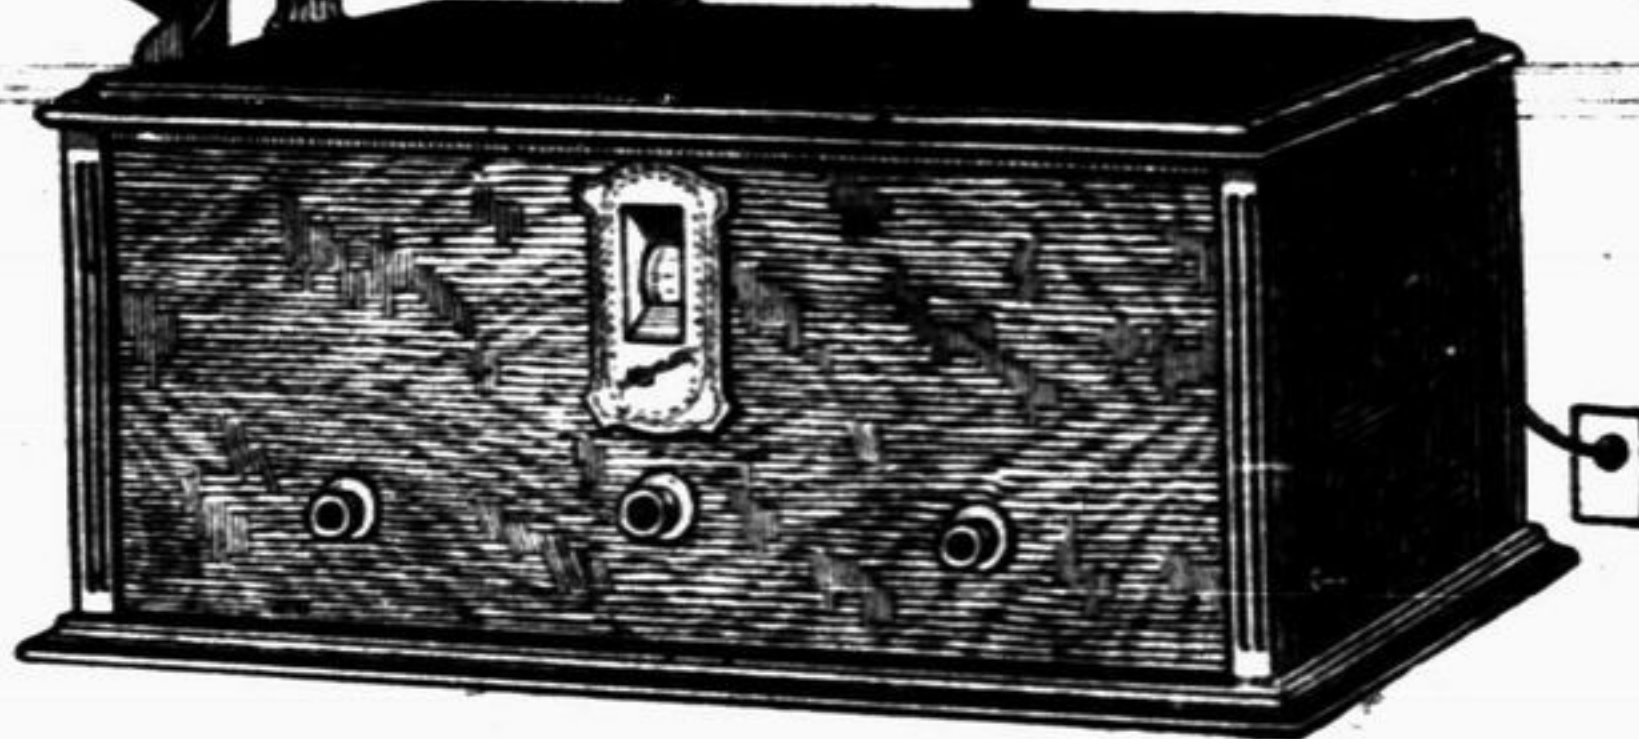

Model 61

$85.00

THE "HIT" OF THE RADIO SHOW

MAJESTIC has taken the country by storm. A marvelous set, that was the sensation of the recent Radio Show at the Hotel Stevens. You must come in and listen to this new all-electric radio — no obligation. The finest radio on the market at a popular price that everybody can afford. Beautiful console type with matched burl walnut doors. ONE Dial control of extreme simplicity. When you see the set, when you hear the set, when you price the Majestic, you know it is the radio for your home. Built in Chicago—for Chicago broadcasting conditions.

Complete Troubleless

All-Electric Operation

Why does MAJESTIC give you so much more for your money? Because it is built complete in ONE factory. Co-ordinated quantity production makes possible a PERFECT radio at an astonishingly low price. 94 different inspections assure a 100% instrument in every case.

FREE
Demonstration
Come in Today!

Nothing like it has ever been offered to the public. Faithful reproduction of the high reed notes as well as the lowest base notes give radio a new conception. All music and voice comes over the air in a most life-like, undistorted fashion. A seven-tube set with push-pull amplification. Completely shielded, making it very selective and shutting out interference. Majestic radio has been received by the public with open arms, because it has given a new conception to radio.

MARVELOUS TONE

QUALITY with Majestic

DYNAMIC

Power Speaker

TERMS TO SUIT

Get acquainted with our convenient time payment plan. A moderate deposit will place this marvelous set in your home. The North Shore Music Company stands back of this set with a definite guarantee of satisfaction. Demonstrations without any obligation on your part arranged cheerfully. Come in now.

IMMEDIATE DELIVERY

North Shore Music Shop

SELVI G. CARLSON

546 Central Avenue

Open Evenings

Phone Highland Park 3066