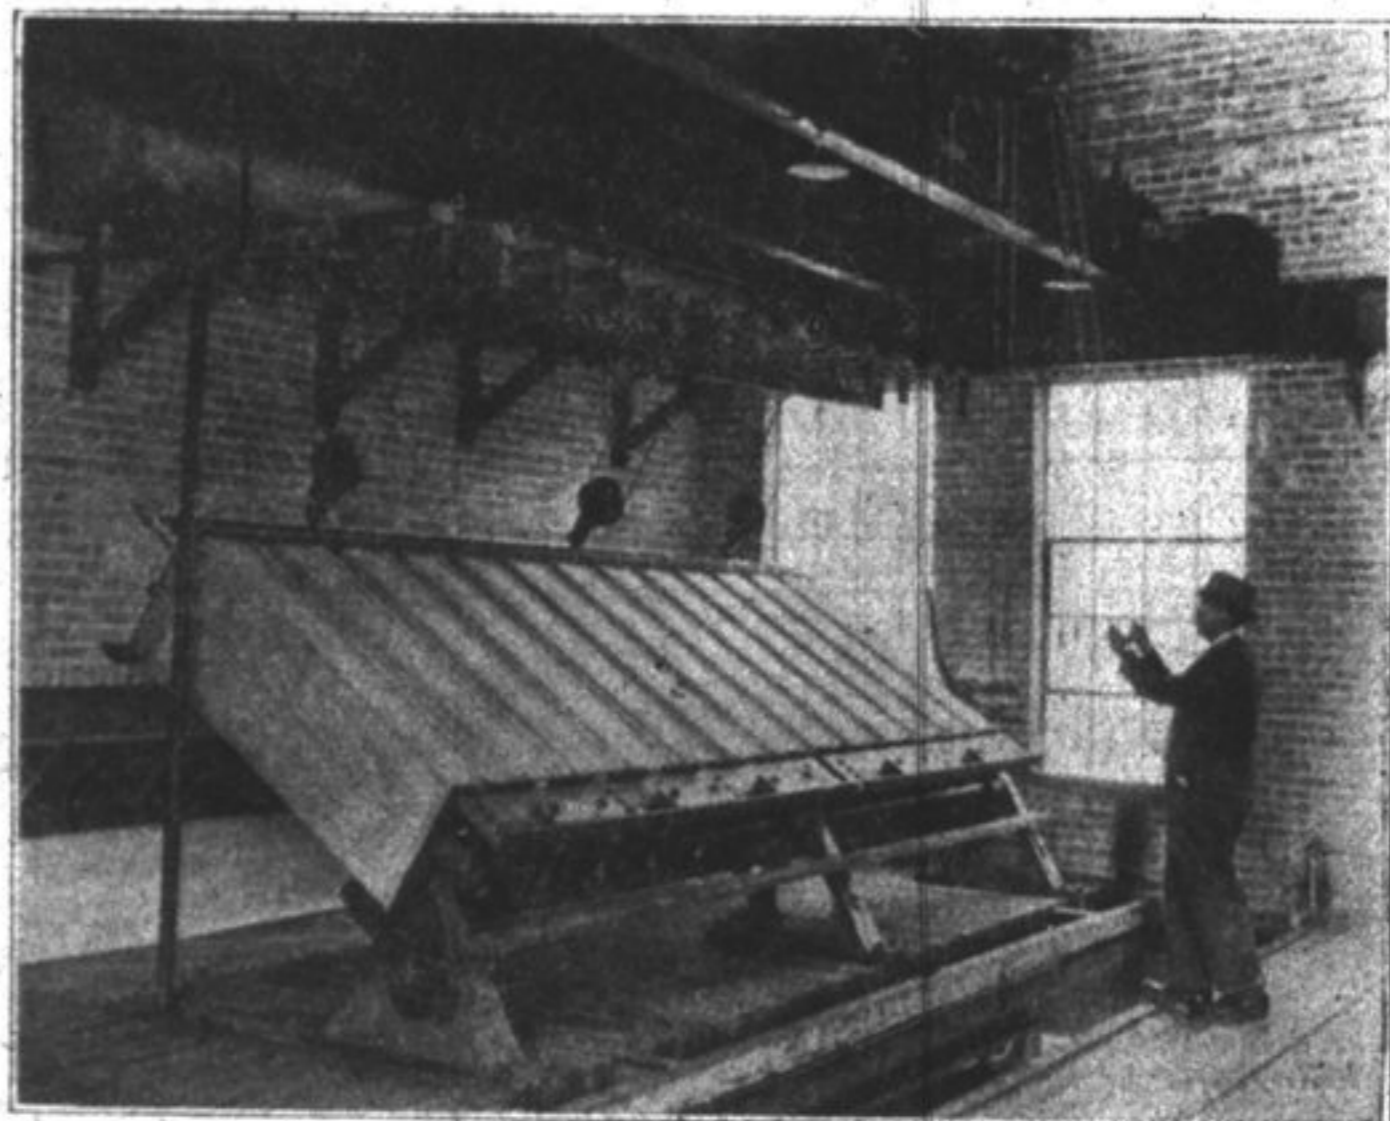

HIGHLAND PARK ICE CO.

Yards and Office
241 N. St. Johns Ave. Phone 34

Distributors of
MINERAL WATERS
and
PALE DRY GINGERALE