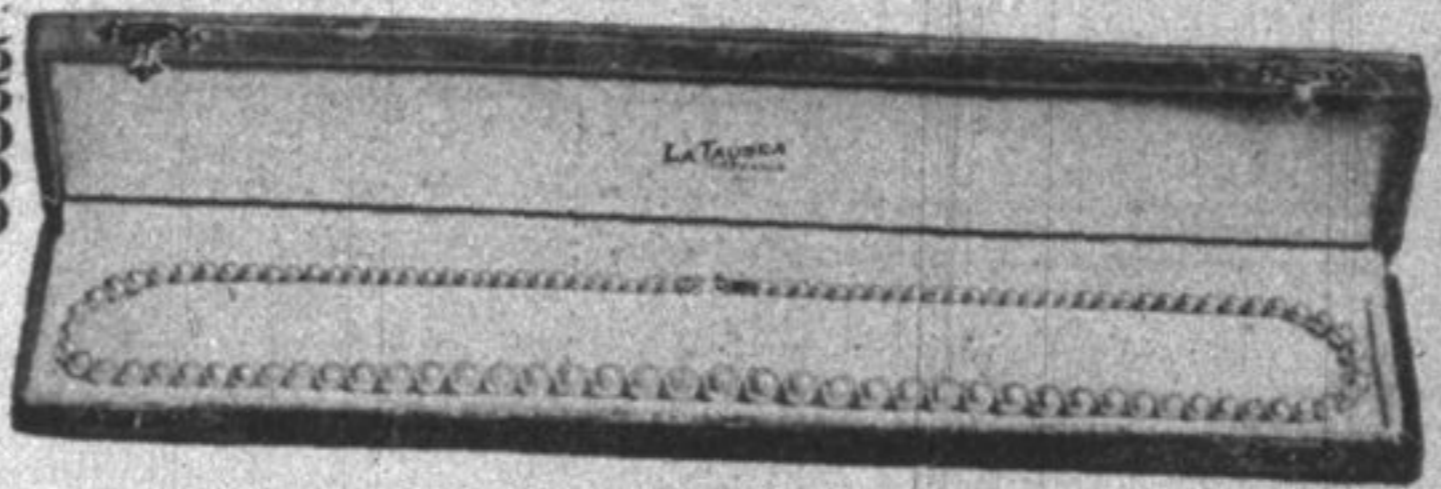

Beautiful, lustrous, indestructible Pearls. 14-kt. solid gold clasps in satin-lined box; up from $10

TERMS TO SUIT
An unusual grouping of LADIES' WATCHES—Exceptional values. Fine movements. Large assortment to select from. Our Christmas Special—$40.00 value, complete for $30