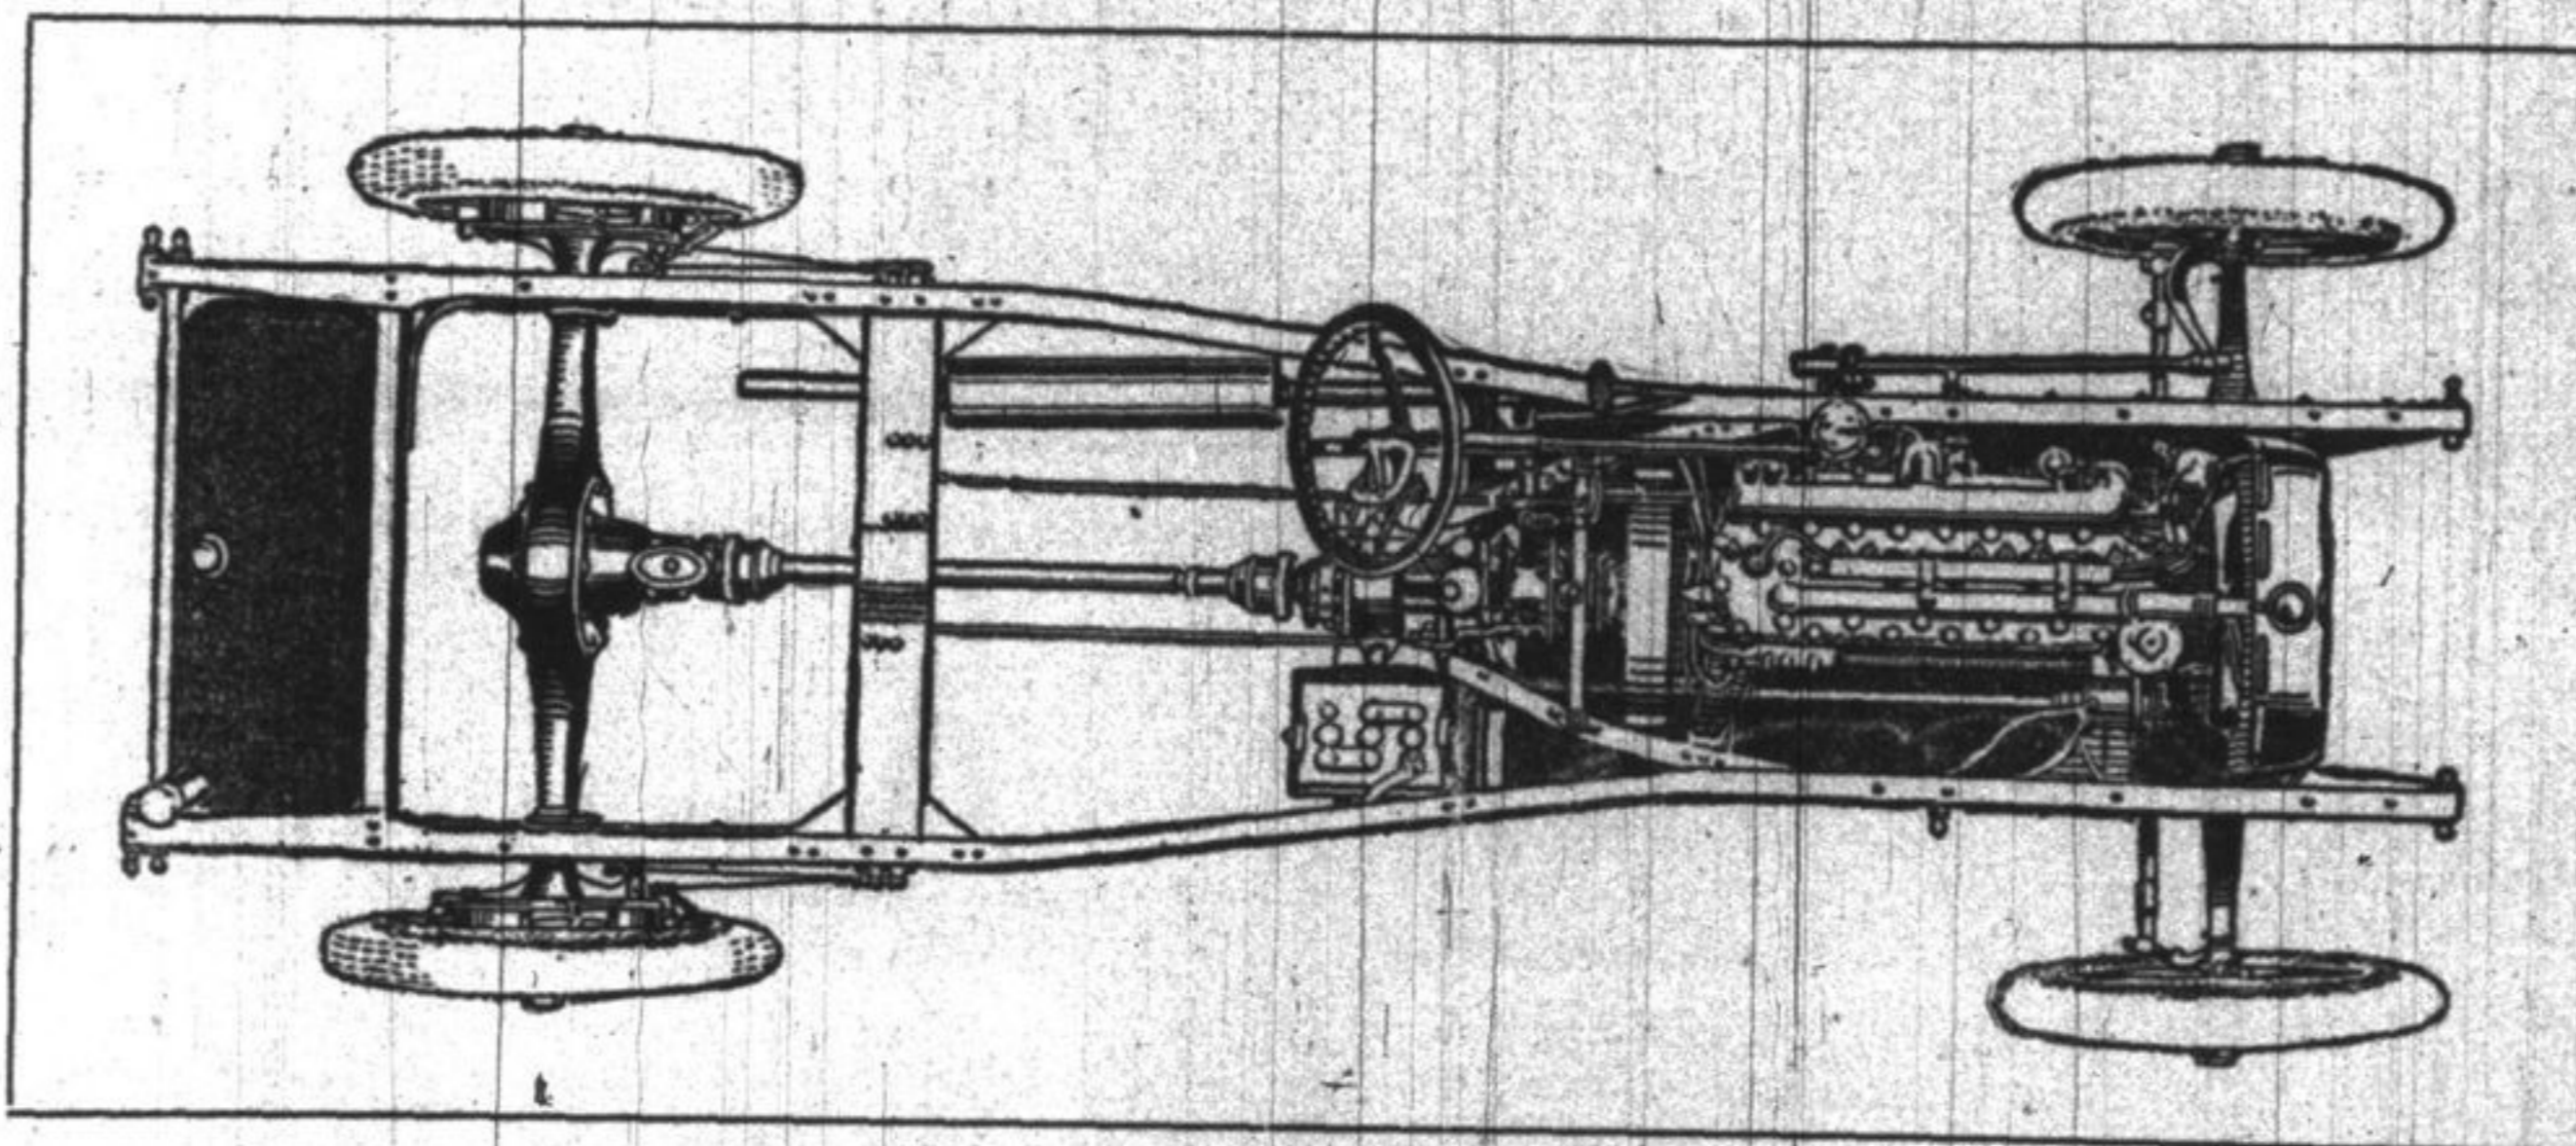

# The New Studebaker

**A**LL STUDEBAKERS are upholstered in genuine, hand-buffed leather, French plaited. The tops of all models are of a high-grade pantasote and the action is the improved one-man type. The curtains are of the quick-folding stow-away type and can be adjusted in a moment, and open with the doors. Two bevel French plate glass windows in the rear.

### PRICES DELIVERED

Light Four	-	-	-	\$1220
Light Six	-	-	-	1695
Light Four Sedan	-	-	-	1795
Light Six Sedan	-	-	-	2545
Big Six Touring,	equipped with Cord tires, 8-day Waltnam watch, Gabriel			2145
	snubbers and double tire carrier in rear			