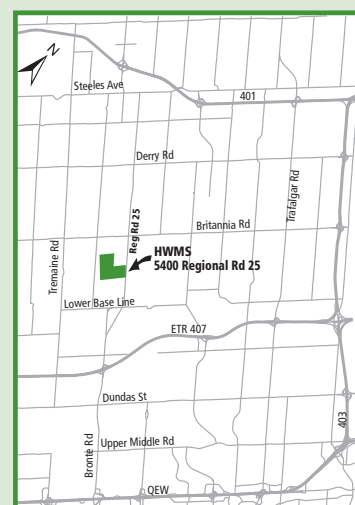

✗ **Unaccepted Materials:** cabinets, desks, typewriters, tires, auto parts, mattresses, infant equipment (cribs, etc.) and console TVs.

Halton Waste Management Site

5400 Regional Road 25, Milton
Open: Monday - Saturday 8 a.m. - 4:30 p.m.