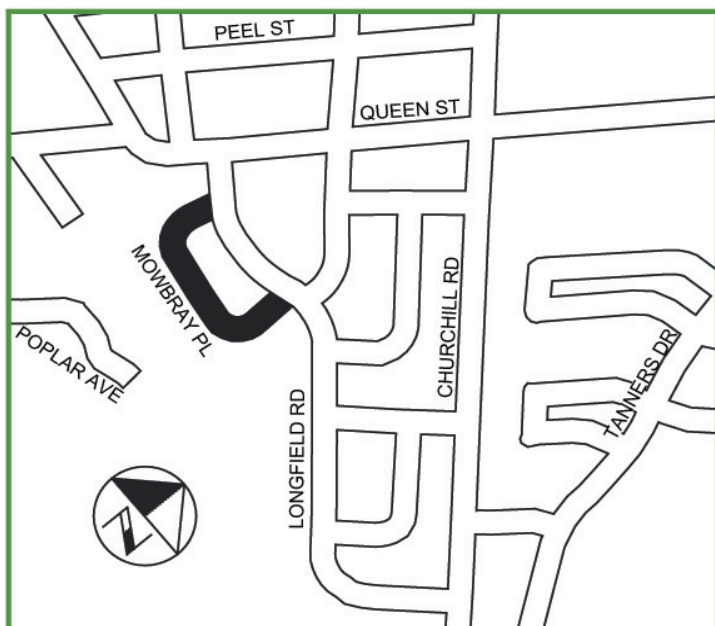

NOTICE OF CONSTRUCTION

RECONSTRUCTION OF WATERMAINS AND SANITARY SEWERS ON MOWBRAY PLACE TOWN OF HALTON HILLS (ACTON)

CONTRACT NUMBER: WS-2425-07
 SCHEDULED START DATE: NOVEMBER, 2007
 SCHEDULED COMPLETION DATE: JANUARY, 2008
 CONSTRUCTION SUPERVISOR: LEONARD VERWEY EXT. 7616