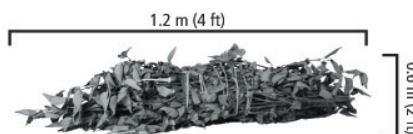

Urban Yard Waste Collection

Coming to an End

The last collection days of Yard Waste are:

- Zone B Wednesday, November 28
- Zone A Wednesday, December 5

Acceptable materials include:

- yard and garden trimmings
- pumpkins
- fallen fruit from trees
- tree trimmings

Grass clippings will not be collected with yard waste or garbage. Please "grass-cycle" by leaving grass clippings on your lawn.

Use only paper yard waste bags, or labelled, reusable, rigid containers with no lids. Yard waste labels for reusable containers are available at no charge from Halton Region. Containers must be no larger than 125 L (27 imperial gallons) or 23 kg (50 lbs).