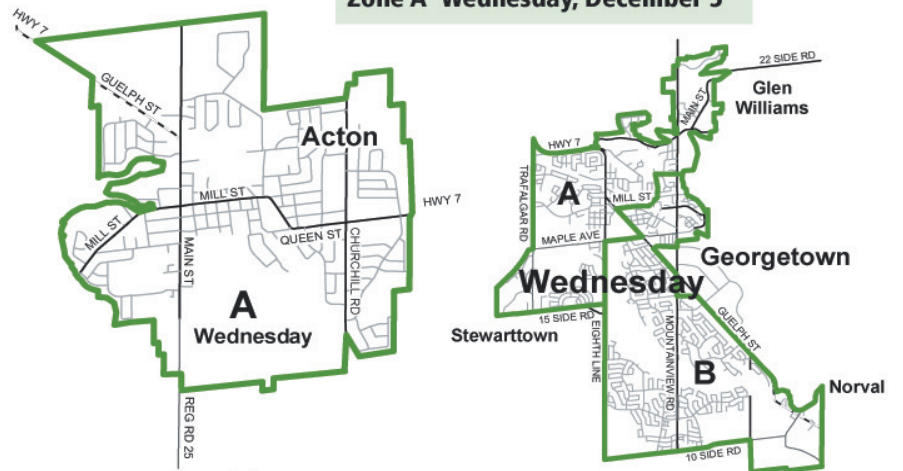

NOTICE OF CONSTRUCTION

RECONSTRUCTION OF WATERMAINS AND SANITARY SEWERS ON MOWBRAY PLACE TOWN OF HALTON HILLS (ACTON)

CONTRACT NUMBER: WS-2425-07
 SCHEDULED START DATE: NOVEMBER, 2007
 SCHEDULED COMPLETION DATE: JANUARY, 2008
 CONSTRUCTION SUPERVISOR: LEONARD VERWEY EXT. 7616

Urban Yard Waste Collection

Coming to an End

The last collection days of Yard Waste are:

- Zone B Wednesday, November 28
- Zone A Wednesday, December 5

Acceptable materials include:

- yard and garden trimmings
- pumpkins
- fallen fruit from trees
- tree trimmings