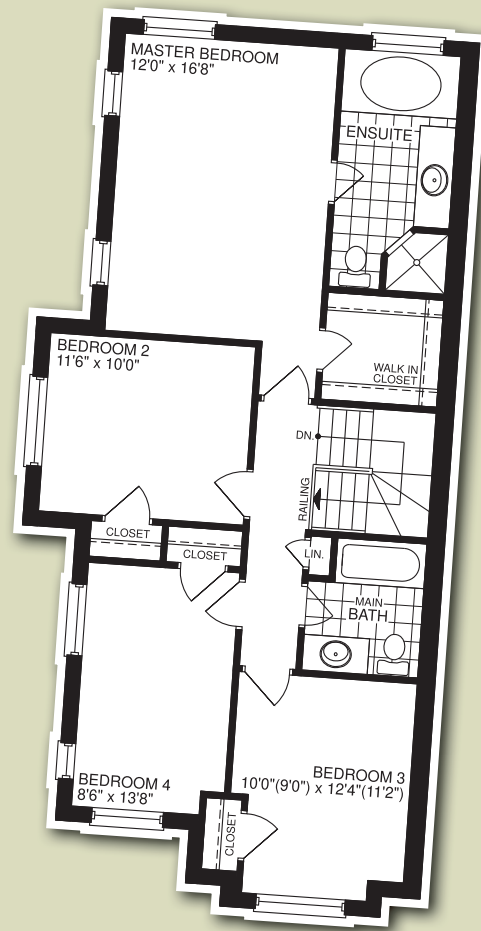

# LIMITED RELEASE OF LANEWAY TOWNHOMES IN GEORGETOWN

FROM THE **\$289,990**

**PURCHASE  
BEFORE  
OCT. 31<sup>ST</sup> 2008  
AND RECEIVE 2% OFF  
PURCHASE PRICE !\***

- OAK STAIRCASE\*
- 9' MAIN FLOOR CEILINGS
- EXTRA HEIGHT QUALITY KITCHEN CABINETRY WITH DECORATIVE CROWN MOULDING
- WHITE DECORA SWITCHES
- SMART HOME WIRING PACKAGE
- 5 APPLIANCES ... & much more!

The Garrett 2060 sq. ft.

The Garrett 2060 sq. ft.

Also Available:

**TRADITIONAL TOWNS** FROM **\$296,990**  
**DETACHED SINGLES** FROM **\$349,990**

**Call 905.873.9996  
or 1.888.520.8672**

THE HORSESHOE "B"

2040 sq. ft.

**COME VIEW OUR DECORATED MODEL HOME**

**Settle For Everything™**

\*Some conditions apply, laneway townhomes only. See Sales Representative for details. Prices and specification subject to change without notice. E. & O.E. Some items only available as per plans. Renderings are artist's concept.