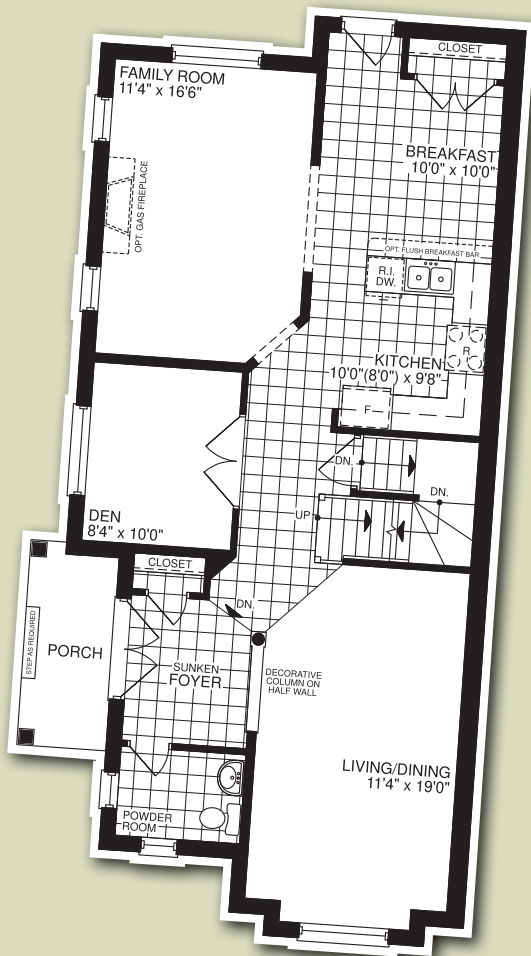

# LIMITED RELEASE OF LANEWAY TOWNHOMES IN GEORGETOWN

FROM THE **\$289,990**

**PURCHASE  
BEFORE  
OCT. 31<sup>ST</sup> 2008  
AND RECEIVE 2% OFF  
PURCHASE PRICE !\***

- OAK STAIRCASE\*
- 9' MAIN FLOOR CEILINGS
- EXTRA HEIGHT QUALITY KITCHEN CABINETRY WITH DECORATIVE CROWN MOULDING
- WHITE DECORA SWITCHES
- SMART HOME WIRING PACKAGE
- 5 APPLIANCES ... & much more!

The Garrett 2060 sq. ft.

The Garrett 2060 sq. ft.

Also Available:

**TRADITIONAL TOWNS** FROM **\$296,990**  
**DETACHED SINGLES** FROM **\$349,990**

**Call 905.873.9996  
or 1.888.520.8672**

THE HORSESHOE "B"

2040 sq. ft.

**COME VIEW OUR DECORATED MODEL HOME**

**Settle For Everything™**

\*Some conditions apply, laneway townhomes only. See Sales Representative for details. Prices and specification subject to change without notice. E. & O.E. Some items only available as per plans. Renderings are artist's concept.