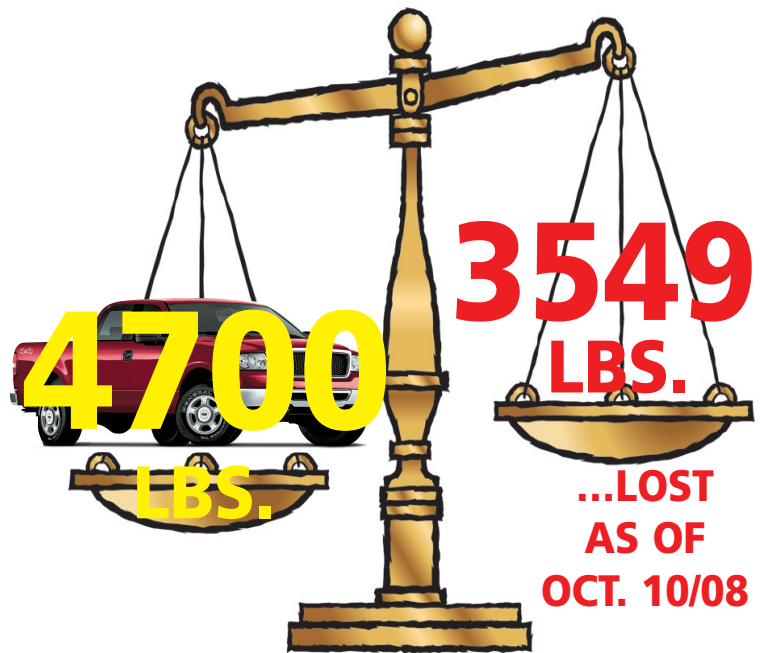

LOST:

Closet full of "fat pants."

Women's sized 18-24. Array of patterns and colours and of course, stretchy. If found ... burn!

**Stop in today!
Learn more about
Herbal Magic and our
common sense system
for weight loss:**

- **REAL FOOD**
- **PERSONAL COACHING**
- **NATURAL PRODUCTS**

Call today for
your free,
no obligation
consultation.

Herbal Magic
WEIGHT LOSS & NUTRITION CENTRES

372 Queen St., Acton
(Sobey's Plaza)

519-853-8123
www.herbalmagic.ca