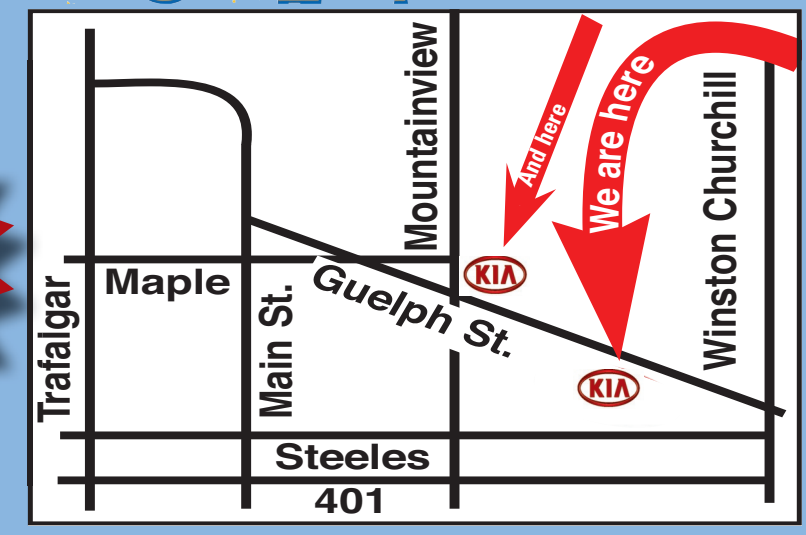

WE HAVE TO SELL 40 CARS IN 72 HOURS!

We're near ending the 3rd quarter of theyear, and head office has given us a goal of 40 cars to sell by the end of this weekend. We have to reach this goal!

This means we are lowering prices, and offering all factory incentives available.

We will meet our target, and you will get that nice new or used vehicle.

SAVE UP TO $10,000.00

5 Year Warranty

We've got you covered.
- 5-YEAR/100,000 KM WORRY-FREE COMPREHENSIVE WARRANTY
- 5-YEAR/100,000 KM POWERTRAIN WARRANTY
- 5-YEAR/100,000 KM EXTRA CARE ROADSIDE ASSISTANCE
- 5-YEAR/100,000 KM EXTRA CARE ROADSIDE ASSISTANCE
- NO DEDUCTIBLE CHARGE

OVER 150 USED VEHICLES TO CHOOSE FROM ON SITE

MOONLIGHT MADNESS

0% Financing up to 72 mos. with loan discount allowances OR up to $10,000 cash savings

NOW THAT'S A DEAL!! 2008 Magentis

$15,995
CASH PRICE

2.4L 16-valve CWT, or available 2.7 L 24-valve CWT V6 engine, 5-speed Steptronic automatic transmission, Standard air bags, AM/FM/CD stereo, equalizer with AUX audio inputs & steering wheel audio controls

0% Financing up to 72 mos.

NOW THAT'S A DEAL!! 2008 Sedona LX

$19,995
CASH PRICE

3.8L 24-valve CVT V6 Engine, 5 Speed Automatic Transmission, Extended Wheelbase, Standard Six Airbags & ABS, Standard Back-Up Warning System

0% Financing up to 72 mos.

This Thursday, Friday, Saturday & Sunday

9 am-9 pm   9 am-11 pm   9 am-6 pm   12 pm-4 pm

MOONLIGHT

AT BOTH KIA LOCATIONS

NOW THAT'S A DEAL!! 2008 Rondo

4 Cylinder 2.4L 16 Valve CVT, or available 2.7L 24 Valve CVT V6 engine, Automatic Steptronic Transmission, Standard 16" Alloy Wheels, Standard Six Airbags & ABS+ Power Windows/Locks/Side Mirrors, Standard Electronic Stability Control (ESC) & Traction Control System (TCS)

0% Financing up to 72 mos.

$16,595
CASH PRICE