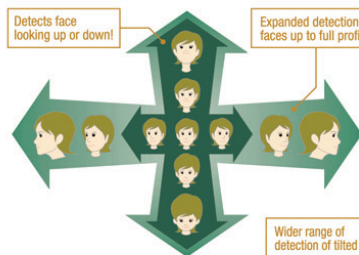

3 YEAR WARRANTY
Activate NOW at
www.fujiowner.ca
FUJIFILM

100 prepaid
4"x6" colour prints
print card

$5 OFF

PRE-PAID PRINT CARD

Print card discount is valid from Nov. 30 through till Dec. 24

foto source
Get it right, from the source!

GEORGETOWN PHOTO

foto source

Georgetown Market Place Mall

905-873-1237

www.fotosource.com

MILTON PHOTO

foto source

Milton Mall

905-878-3361