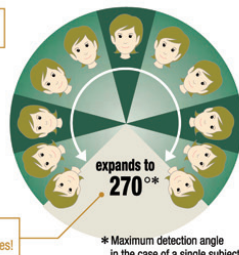

3 YEAR WARRANTY
Activate NOW at
www.fujiowner.ca
FUJIFILM

100 prepaid
4"x6" colour prints
print card

$5 OFF

PRE-PAID PRINT CARD

Print card discount is valid from Nov. 30 through till Dec. 24

foto source
Get it right, from the source!

GEORGETOWN PHOTO

foto source

Georgetown Market Place Mall

905-873-1237

www.fotosource.com

MILTON PHOTO

foto source

Milton Mall

905-878-3361