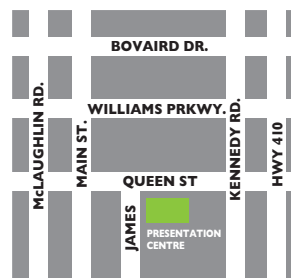

Model Suite

Santa Clause Parade this Saturday

Come join us Saturday, Nov. 17 from 12-9 pm for cookies and hot cocoa at our Sales Centre. We are located at the corner of Queen & James St. Best wishes for the Holiday Season!

SUITES FROM THE LOW \$200's parkplacecondos.ca or call 905.451.7001

Park Place Condominiums Presentation Centre located at the corner of Queen and James Streets, Brampton

Mon. - Thurs. 12pm - 7pm
Friday by appointment
Sat. and Sun. 11am - 5pm
Holidays 11am - 5pm